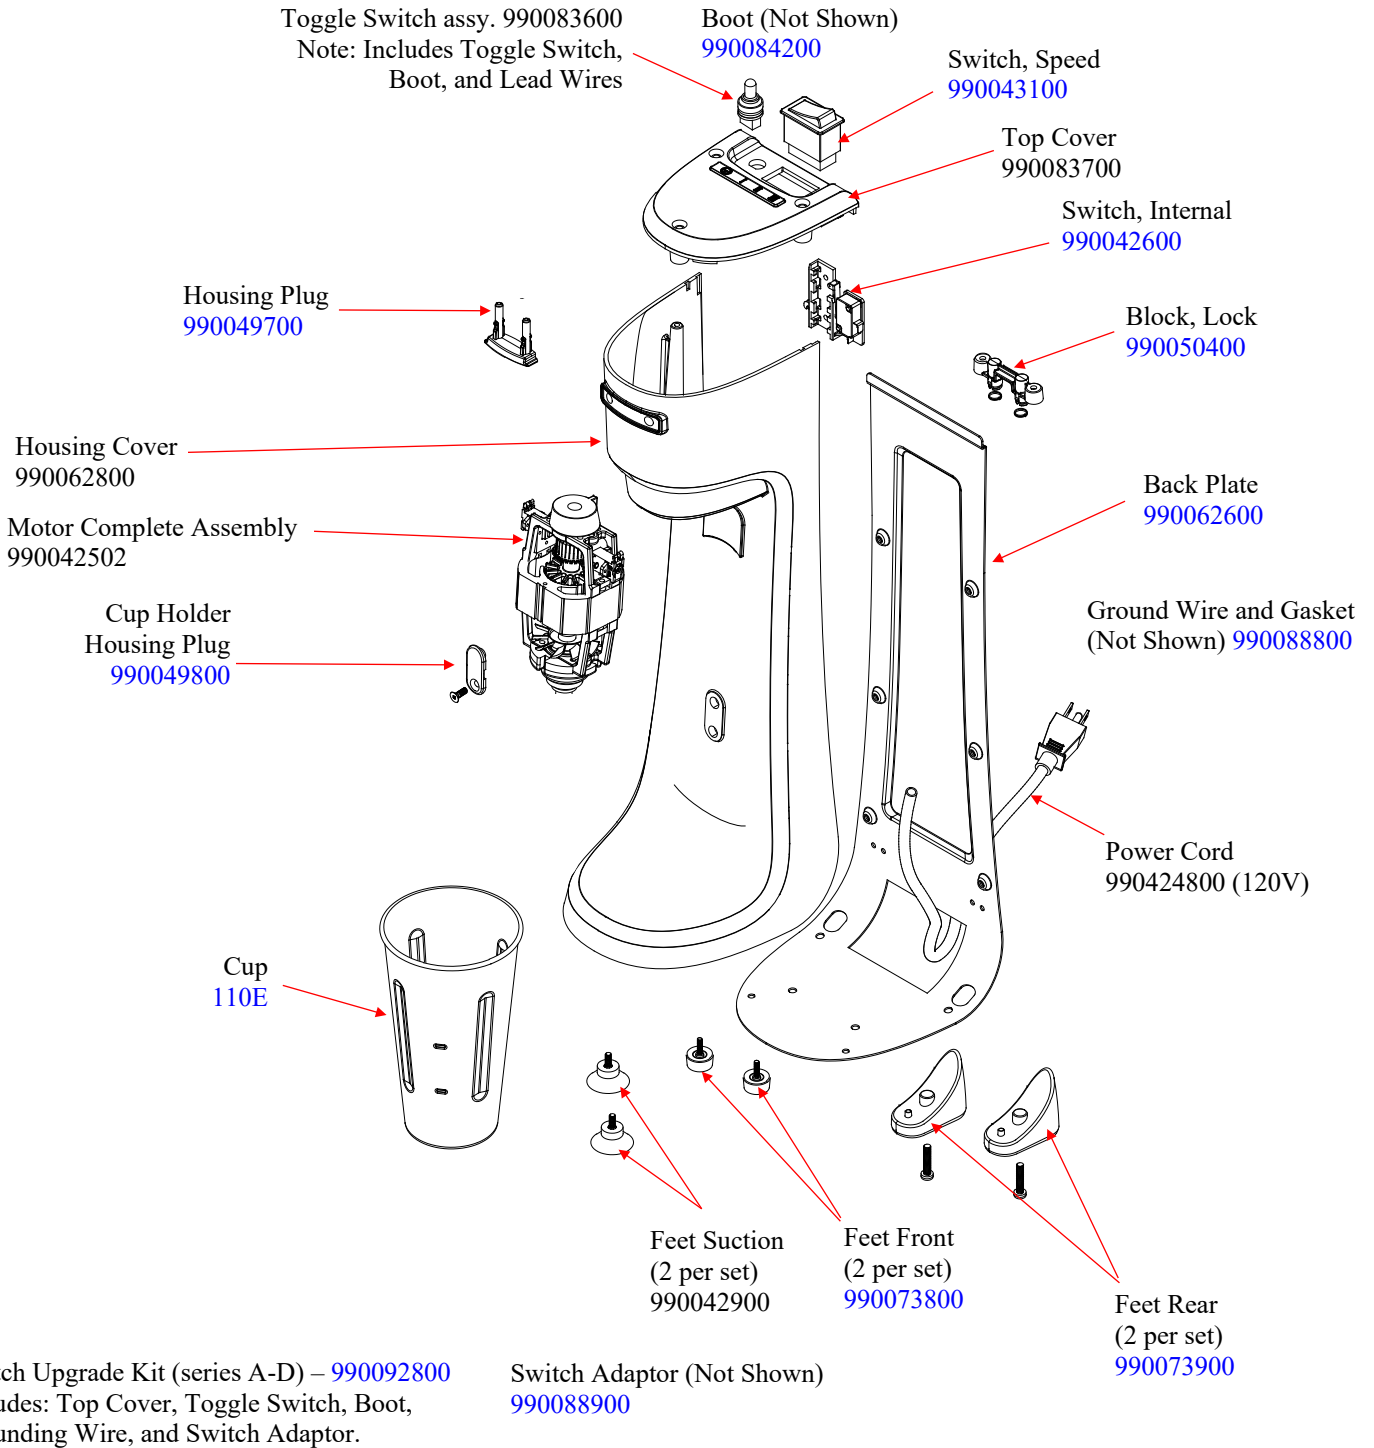

 4421 Waterfront Drive Glen Allen, VA 23060	Revision	Update Power Cord Part number				Rev. Date:
	Description:					7/2/2024
Request #:	DOC14038	Page:	1 of 2	Document #:	510021300	Rev: E

Parts and Accessories Diagram

Accessories

 4421 Waterfront Drive Glen Allen, VA 23060	Revision Description:	Update Power Cord Part number					Rev. Date:
	Request #:	DOC14038	Page:	2 of 2	Document #:	510021300	Rev: E