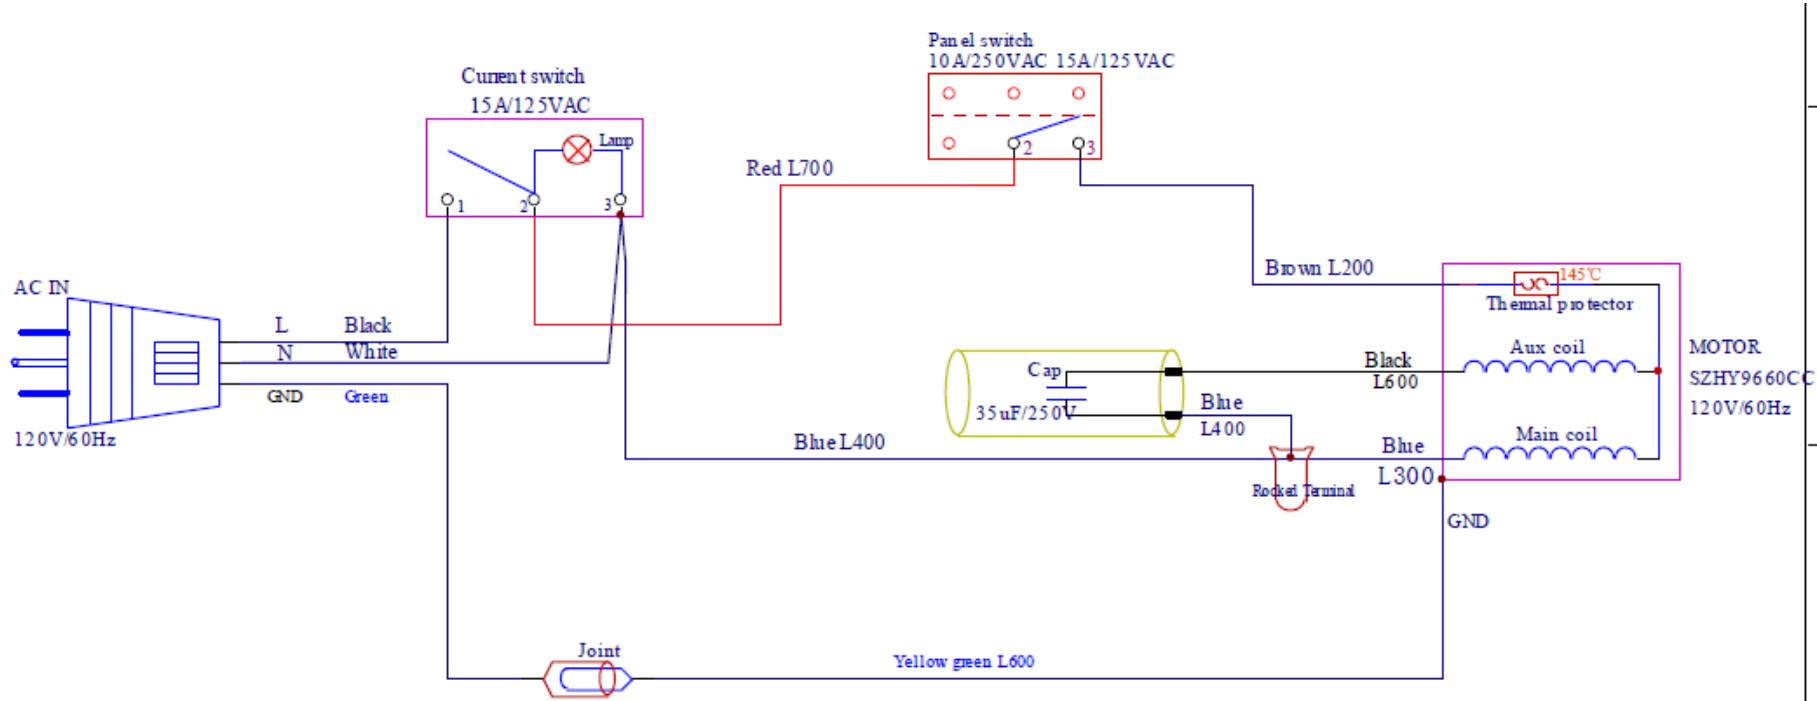

## WIRING DIAGRAM GM53 120V HMD880

**PROPRIETARY RIGHTS NOTICE** This document and all information contained within it is the property of Hamilton Beach Brands, Inc. (HBB). It is confidential and proprietary and has been provided to you for a limited purpose. It must be returned or destroyed upon request. Disclosure, reproduction or use of this document and any information contained within it, in full or in part, for any purpose is forbidden without the prior written consent of HBB. No photographs may be taken of any article fabricated or assembled from this document without the prior written consent of HBB.