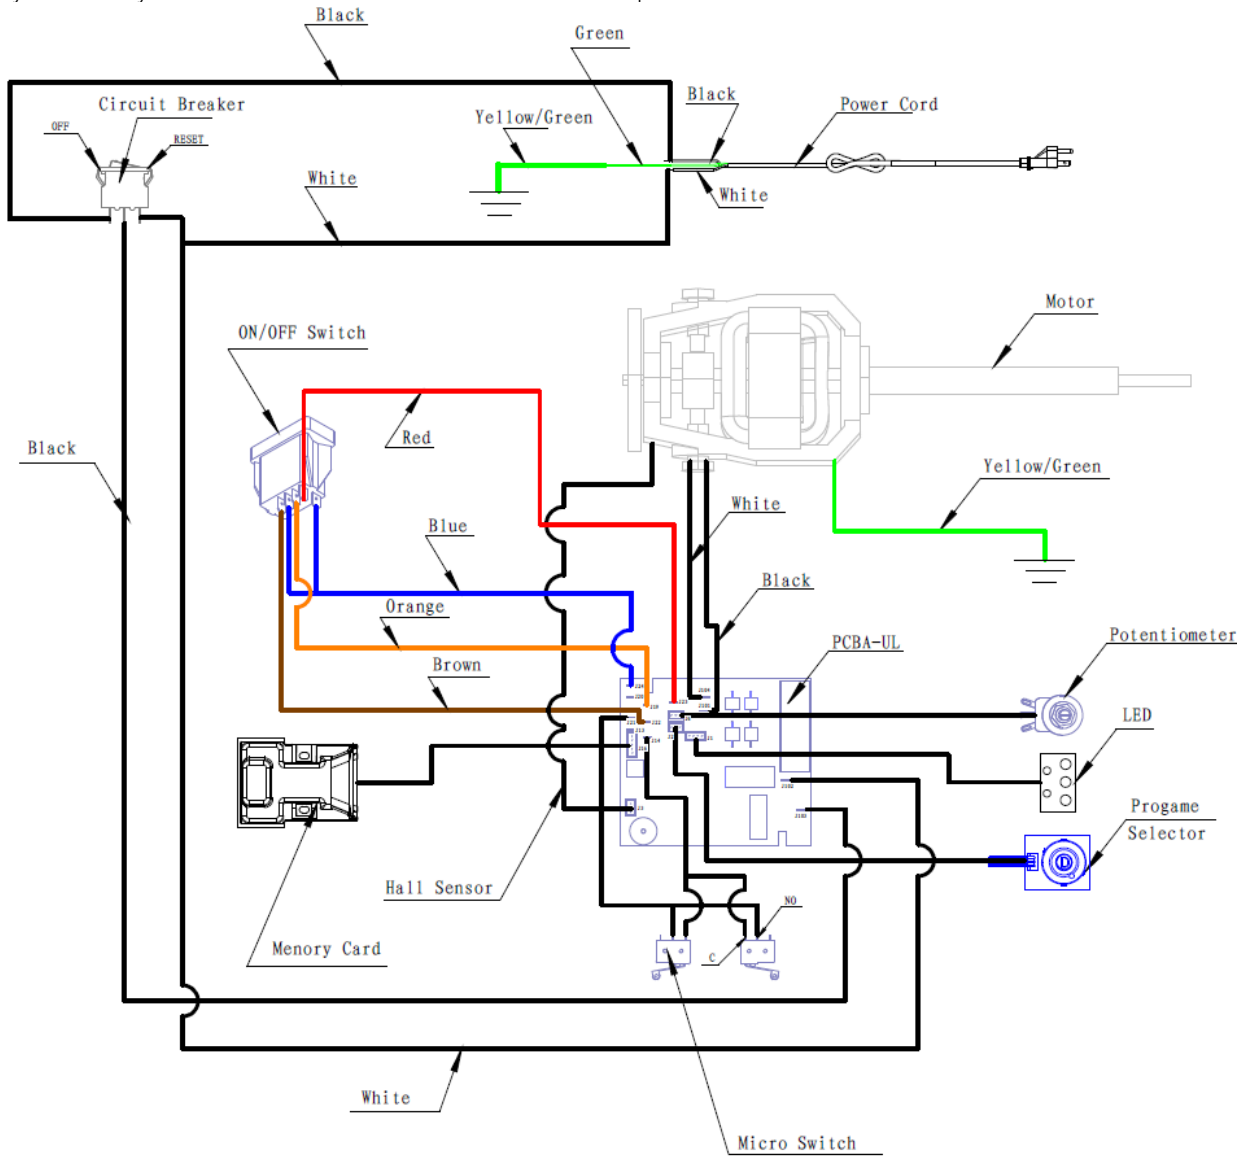

Wiring Diagram – GM52 HMD900 120V

PROPRIETARY RIGHTS NOTICE This document and all information contained within it is the property of Hamilton Beach Brands, Inc. (HBB). It is confidential and proprietary and has been provided to you for a limited purpose. It must be returned or destroyed upon request. Disclosure, reproduction or use of this document and any information contained within it, in full or in part, for any purpose is forbidden without the prior written consent of HBB. No photographs may be taken of any article fabricated or assembled from this document without the prior written consent of HBB.

 <p>Hamilton Beach 4421 Waterfront Drive Glen Allen, VA 23060</p>	Revision Description:	Production Release.				Rev. Date:
	Request #:	DOC11352	Page:	1 of 1	Document #:	530012900
						Rev: A