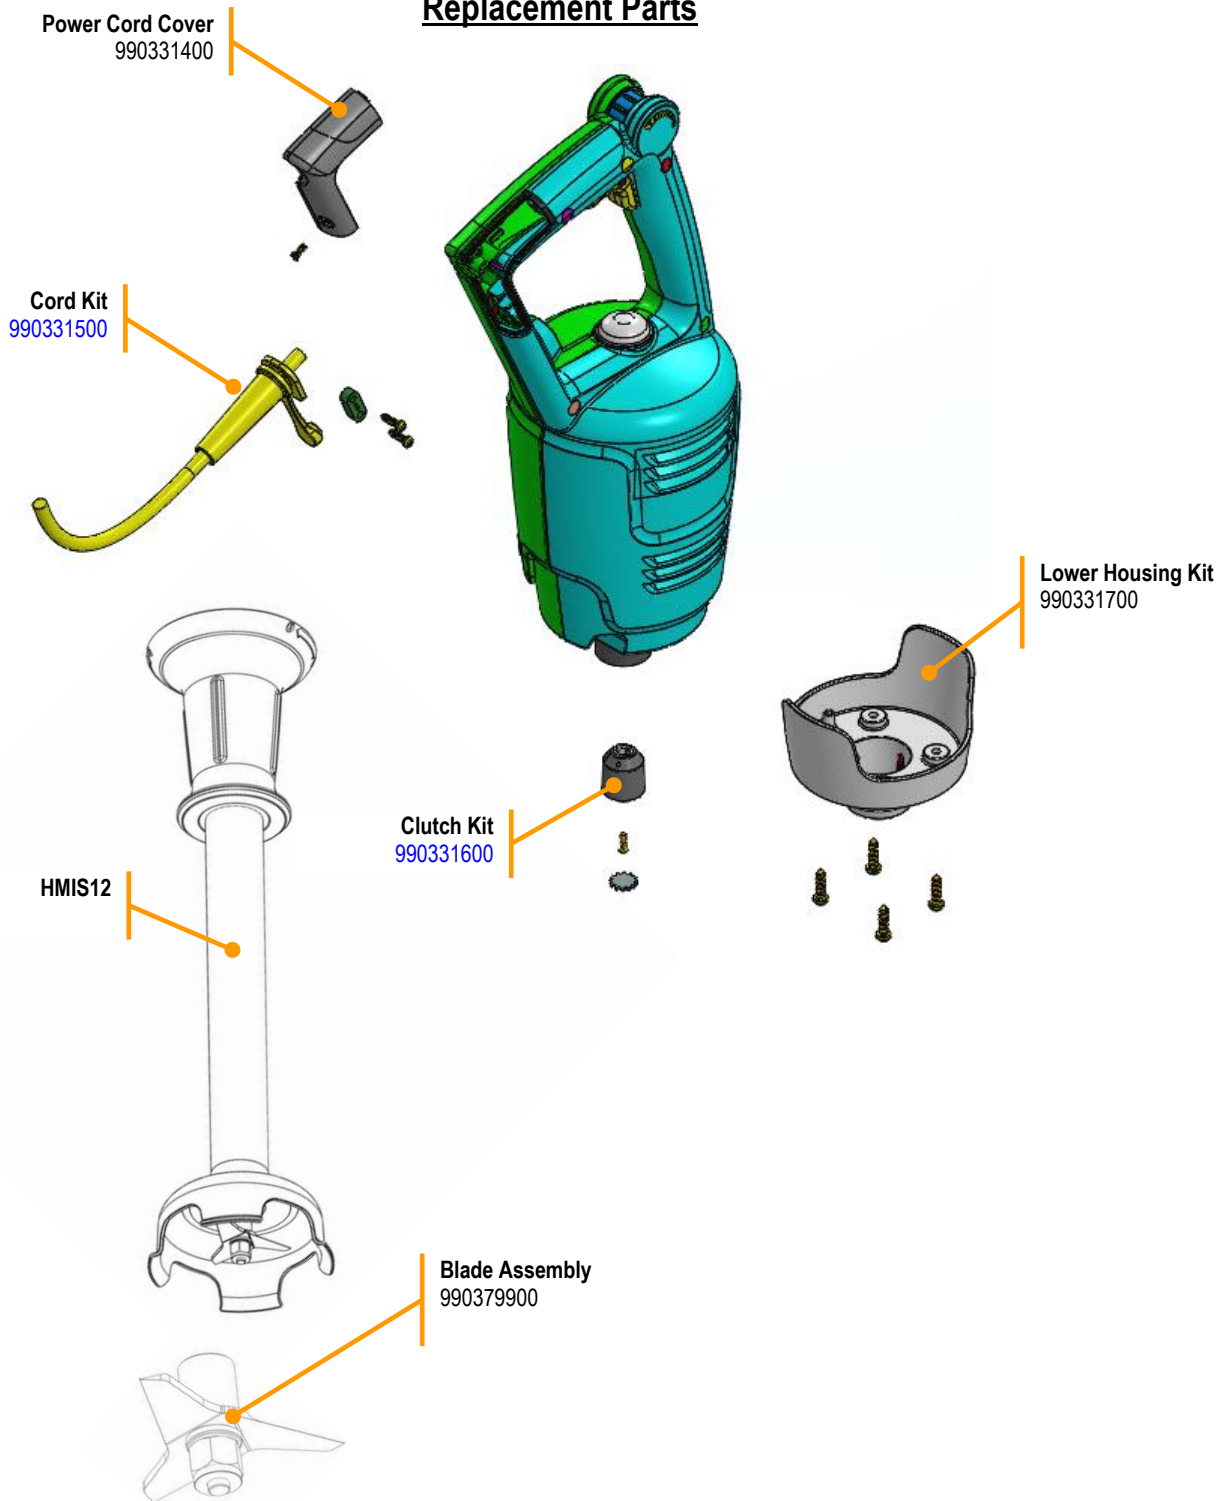

### Replacement Parts

 <p>Hamilton Beach 4421 Waterfront Drive Glen Allen, VA 23060</p>	Revision Description:	Add Whisks and Blade Assembly call-outs.				Rev. Date:
	Request #:	DOC11361	Page:	1 of 2	Document #:	540099504