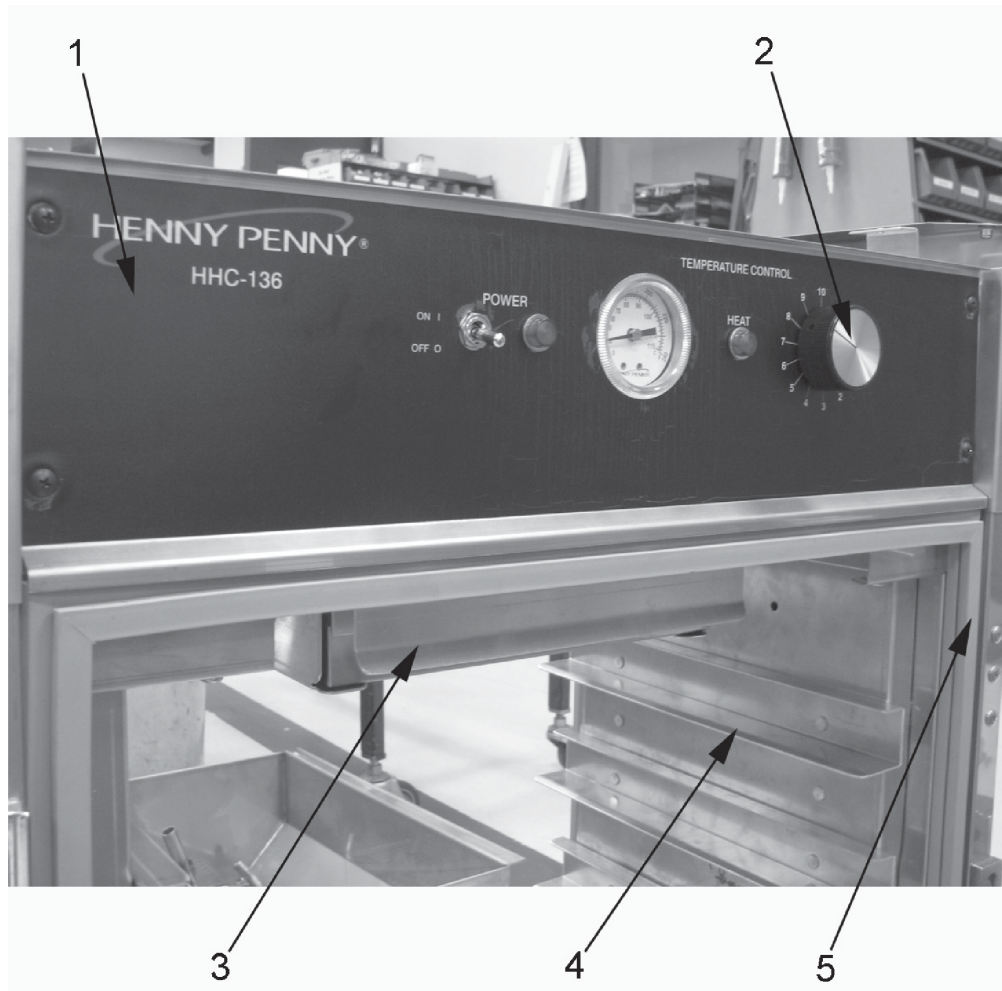

## Front View

Item No.	Part No.	Description	Qty.	Stocking Level
1	87339	Gray decal, HCN 5	1	
1	<a href="#">72228</a>	Black decal, HHC 136	1	
2	<a href="#">25863</a>	Thermostat knob	1	
3	73597	Water pan assembly	1	