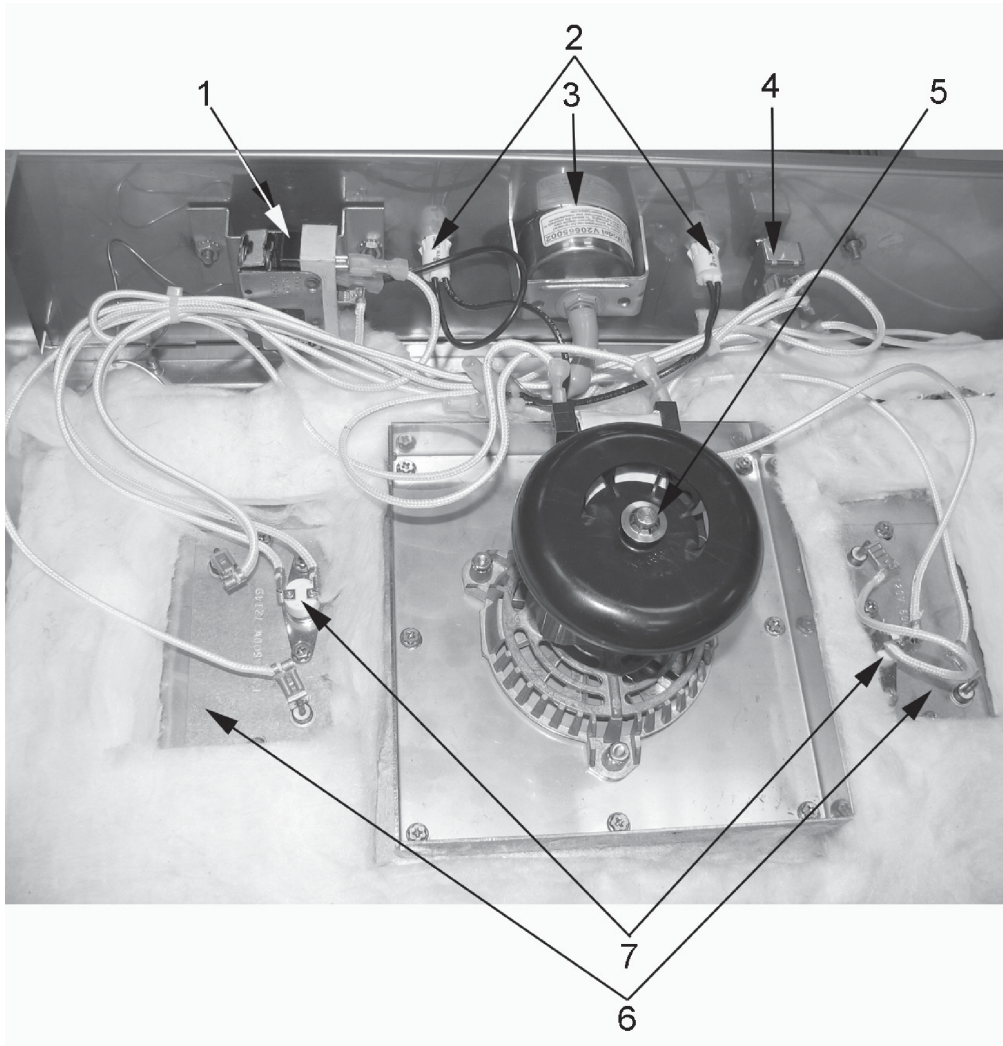

For the most up-to-date parts information, visit
<https://parts.hennypennyhelp.com>.

Electrical Assembly

Item No.	Part No.	Description	Qty.	Stocking Level
1	14209	Thermostat kit	1	
2	17365	Indicator light, 125 VAC	2	
2	16624	Indicator light	2