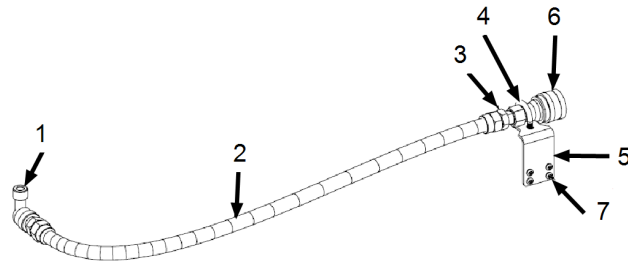

For the most up-to-date parts information, visit
<https://parts.hennypennyhelp.com>.

oFE 141 Split Vat Front Oil Dispose

Item No.	Part No.	Description	Qty.	Stocking Level
1	FP01-087	3/8 NPT, SS, street elbow	1	
2	77523-018	Suction tube 23.5 inch	1	B
3	FP01-238	Flare fitting, 3/8 in NPT, straight, 45°	1	
4	SC06-120	U-bolt, M6	1	
5	186735	3/8 in disconnect, support bracket	1	
6	17333	3/8 in disconnect, female	1	B
7	SC03-005	#8 x 1/2, PH, PHD screw	4	
8*	186816	Filter pan cover assembly - For front oil dispose option only	1	

Recommended Parts: A = Truck Stock; B = Dist. Stock
* = Not Shown