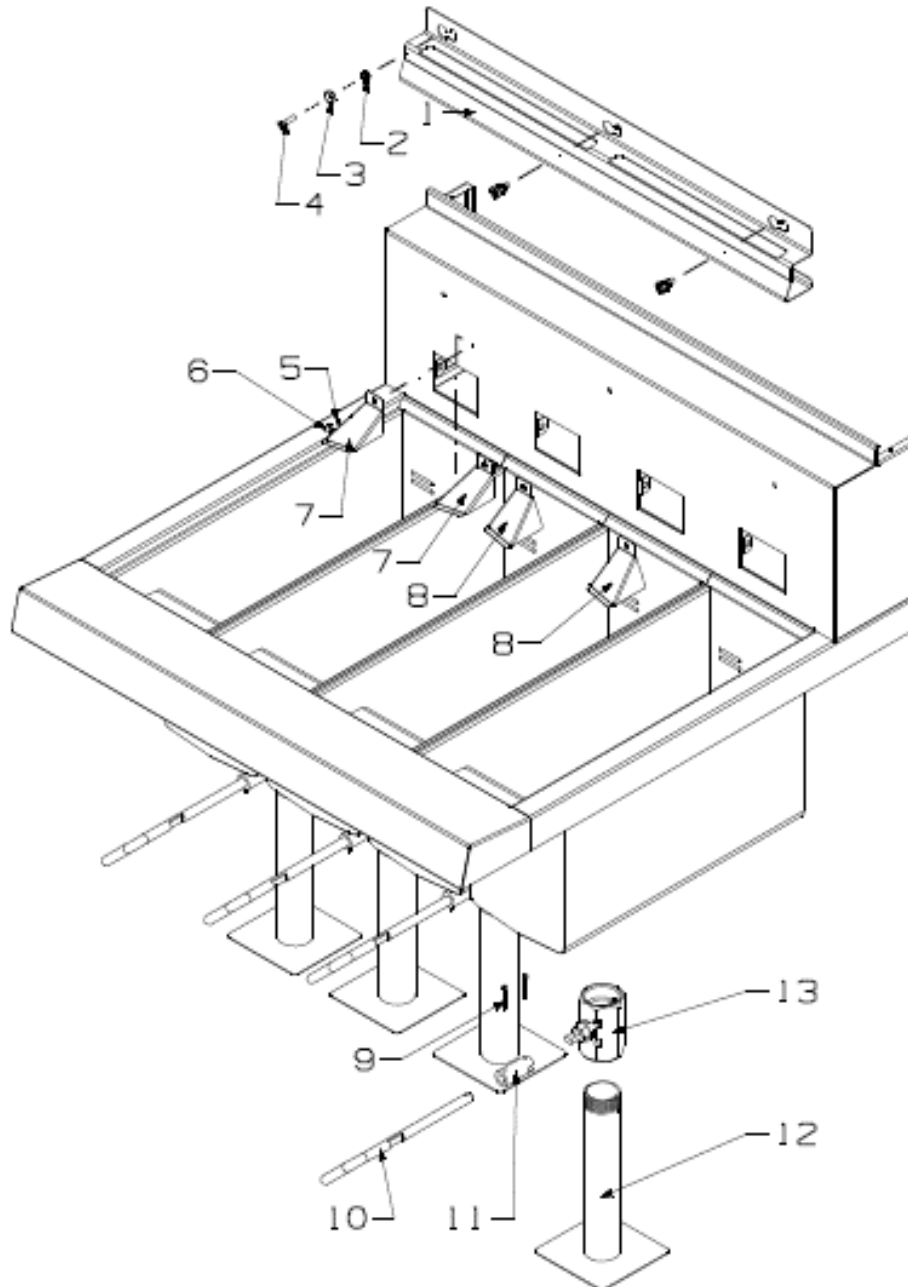

For the most up-to-date parts information, visit
<https://parts.hennypennyhelp.com>.

OFE 142 Split Vat Assembly

For the most up-to-date parts information, visit
<https://parts.hennypennyhelp.com>.

Item No.	Part No.	Description	Qty.	Stocking Level
1	95809	Basket hanger	1	
2	NS02-002	Keps nut, 1/4 x 20	3	
3	95807	Hanger spacer	3	
4	SC01-068	Screw, 1/4 x 20 x 1 in, CT	3	
5	LW01-012	Split ring, #10, SS	4	
6	NS03-030	Acorn nut, #10 x 32	4	
7	157422-002	Left oil diverter hood form	2	
8	157356-002	Right oil diverter hood form	2	
9	17255	Cotter pin	8	
10	91348	Normally open drain valve rod	4	
11	55142	Drain valve coupling	4	
12	91304	Drain EXT SQ assembly, OFE 142	4	
13	17261	Drain valve body only	4	B
Recommended Parts: A = Truck Stock; B = Dist. Stock * = Not Shown