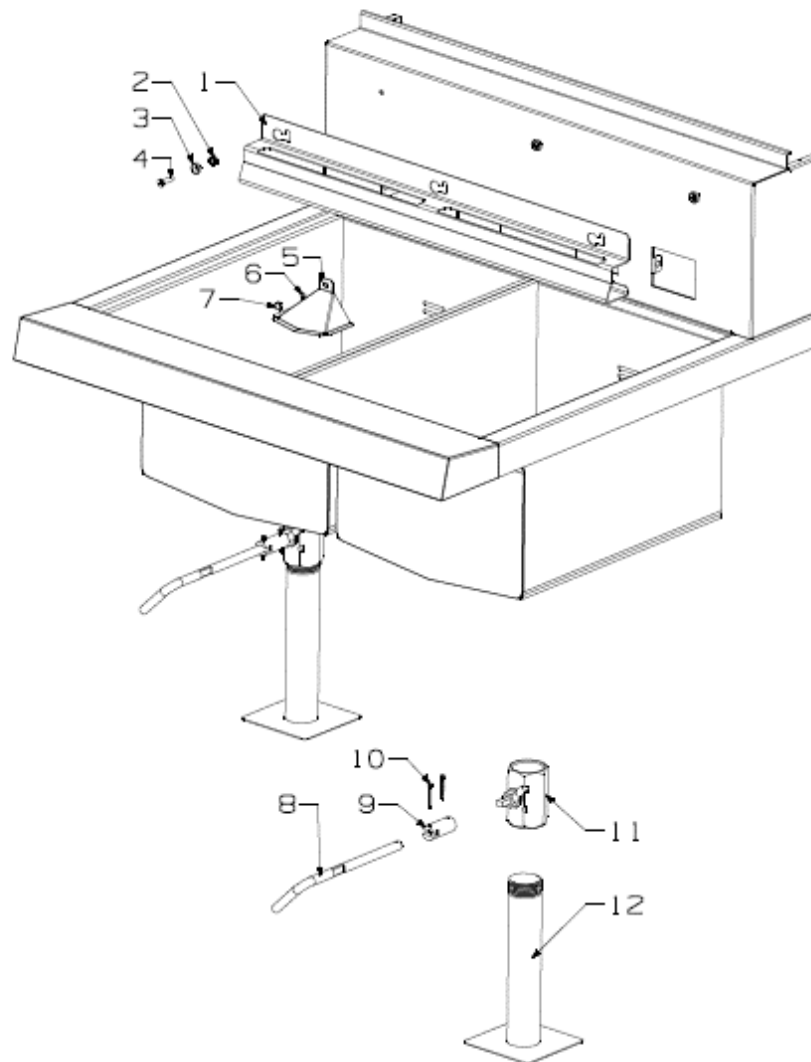

For the most up-to-date parts information, visit
<https://parts.hennypennyhelp.com>.

OFE 142 Full Vat Assembly

Item No.	Part No.	Description	Qty.	Stocking Level
1	95809	Hanger basket	1	
2	NS02-002	1/4 x 20 Keps nut	3