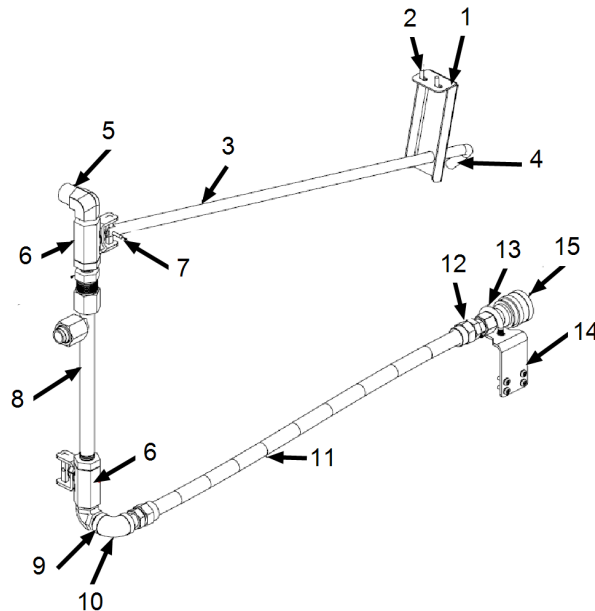

For the most up-to-date parts information, visit
<https://parts.hennypennyhelp.com>.

OFE 141 Full Vat Front Oil Dispose

Item No.	Part No.	Description	Qty.	Stocking Level
1	91973	Fill rod support bracket	1	
2	SC03-005	#8 x 1/2, PH, PHD screw	2	
3	92161	Return rod	1	
4	157601	Fryer handle grip, black	1	
5	93080	3/8 NPT male - 1/2 NPT female, elbow	1	A
6	17308	Filter valve	2	A
7	17255	Cotter pin	1	
8	186899	Front oil dispose tube, OFE141 F	1	
9	FP01-252	3/8-3/8 NPT male, elbow	1