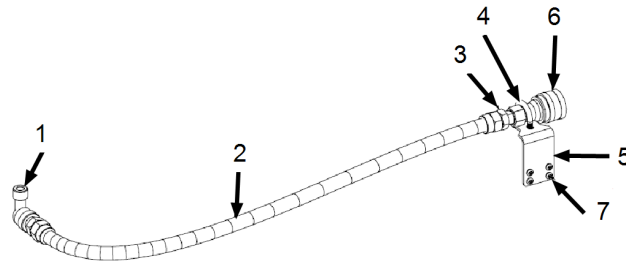

For the most up-to-date parts information, visit
<https://parts.hennypennyhelp.com>.

OFE 141 Full/Split Vat Front Oil Dispose

Item No.	Part No.	Description	Qty.	Stocking Level
1	FP01-087	3/8 NPT, SS, street elbow	1	
2	77523-019	Suction tube 28.5 inch	1	B
3	FP01-238	Flare fitting, 3/8 in NPT, straight, 45°	1	
4	SC06-120	U-bolt, M6	1	
5	186735	3/8 in disconnect, support bracket	1	
6	17333	3/8 in disconnect, female	1	B
7	SC03-005	#8 x 1/2, PH, PHD screw	4	
8*	186799	Filter pan cover assembly OFE142, FF -For front oil dispose option only	1