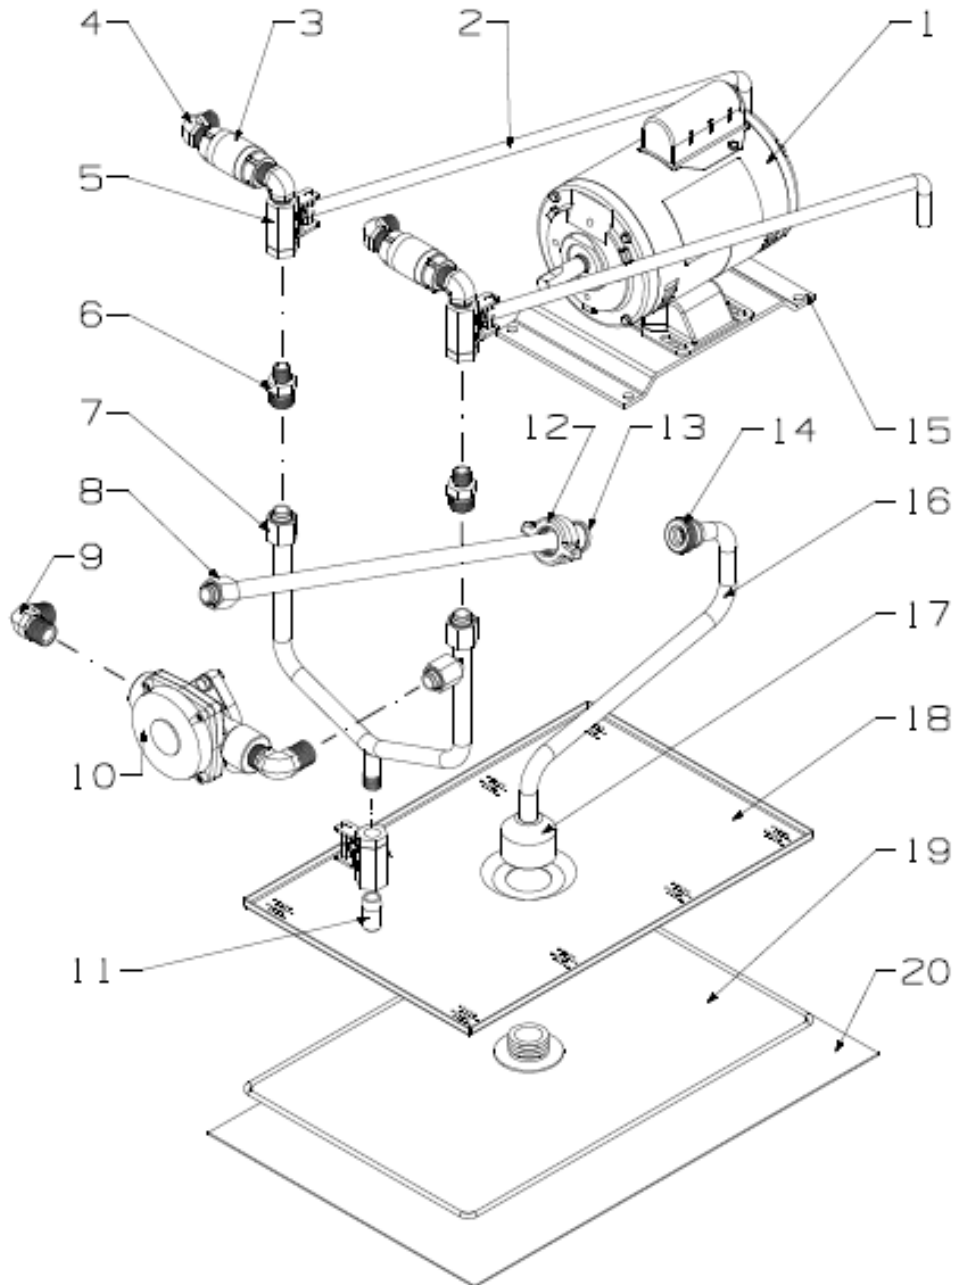

For the most up-to-date parts information, visit
<https://parts.hennypennyhelp.com>.

OFE 141 Horizontal Piping System - Split

Applies to Serial Numbers before BF1509001

For the most up-to-date parts information, visit
<https://parts.hennypennyhelp.com>.

Item No.	Part No.	Description	Qty.	Stocking Level
1	153608	1/2 HP 50/60Hz. motor	1	A
2	91520	Drain open return rod, OFE 141	2	
3	74469	Check valve, 1/2 in	2	A
4	93080	Elbow, 3/8 in. NPT male to 1/2 in. NPT male	4	
5	17308	Filter valve	3	A
6	91231	Male connector fitting	2	
7	151899	Vat to pump assembly	1	
8	151919	Return tube assembly	1	
9	17407	Elbow connector, 1/2 in, male	2	
10	171168	5 GPM pump sub assembly	1	B
11	93023	0.5 nipple, 3/8 in NPT x 1 in, SS	1	
12	69288	Handle fitting union	1	
13	69287	Fitting union, male	1	
14	69286	Fitting union, female	1	
15	151917	Pump motor mounting bracket	1	
16	151918	Pickup tube	1	
17	65208	Filter nut, female	1	
18	65211	Crumb catcher	1	
19	89412	Filter section assembly	1