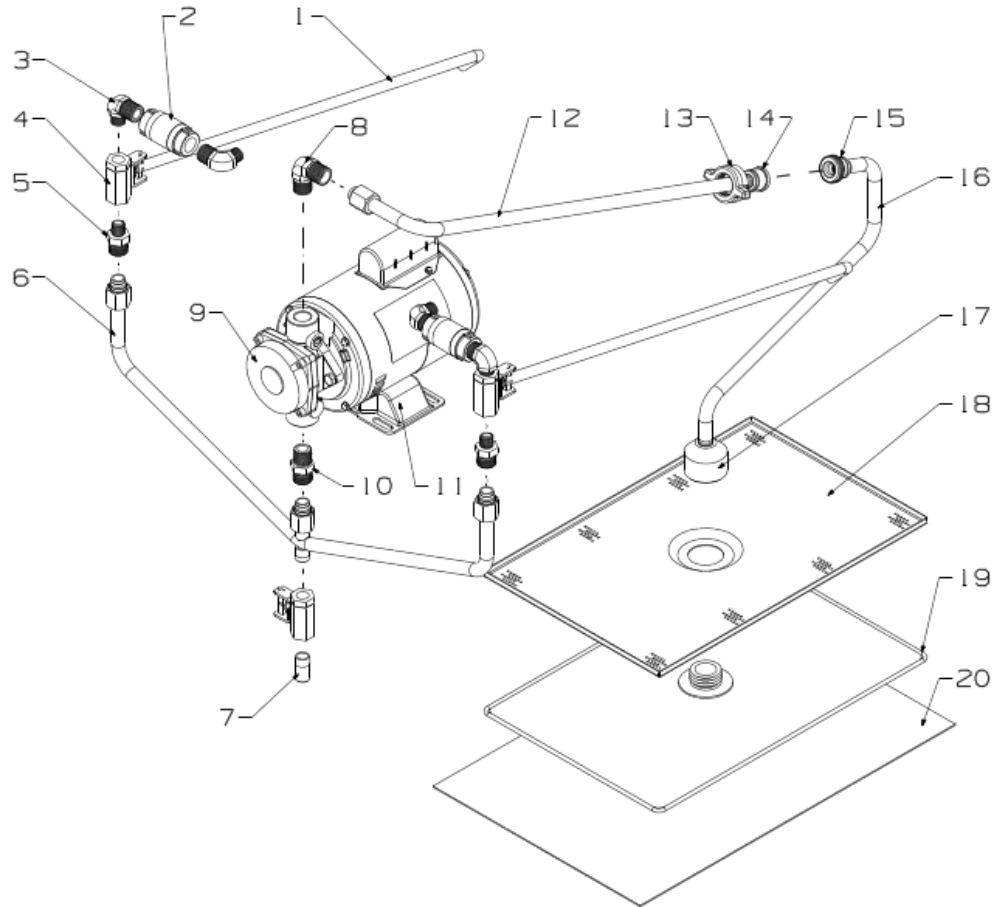

For the most up-to-date parts information, visit
<https://parts.hennypennyhelp.com>.

OFE 142 Full Vat Vertical Piping System

Item No.	Part No.	Description	Qty.	Stocking Level
1	92161	Open drain return valve, OFE 142	2	
2	74469	Check valve, 1/2 in	2	A
3	93080	Elbow, 3/8 in. NPT male to 1/2 in. NPT male	4