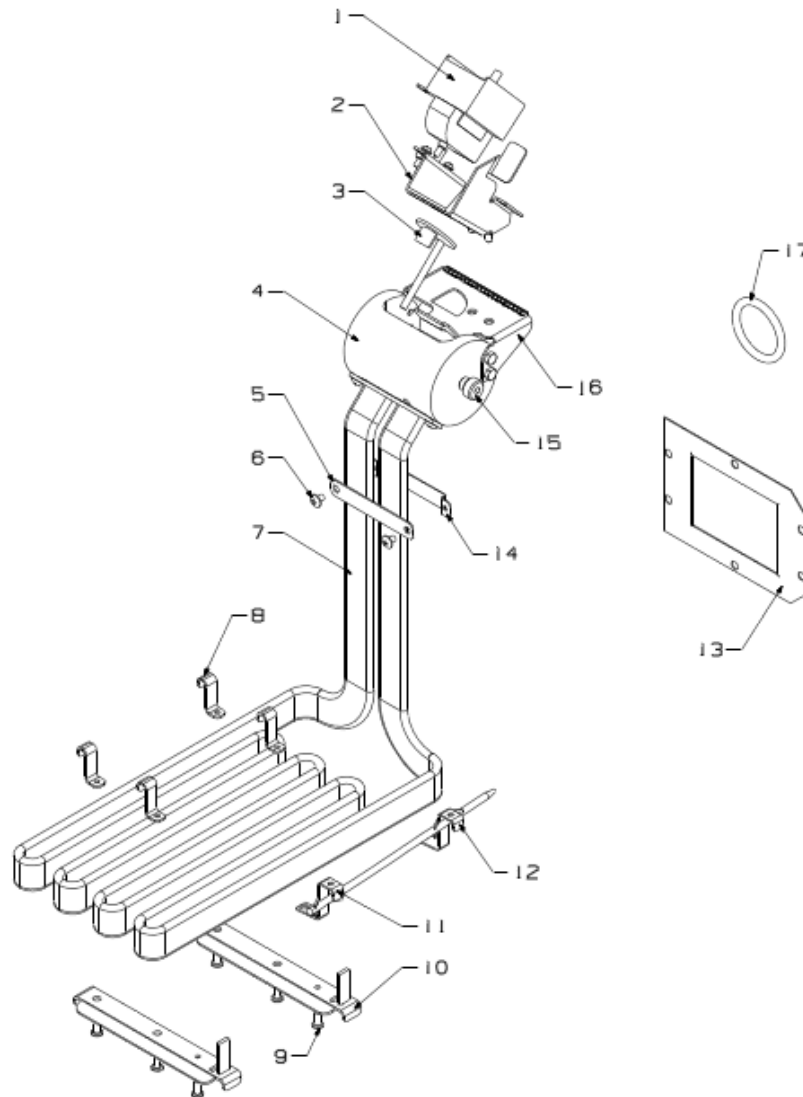

For the most up-to-date parts information, visit
<https://parts.hennypennyhelp.com>.

Element & Hub Assembly - Split

Item No.	Part No.	Description	Qty.	Stocking Level
1	60241	High limit, 425° F, CE	1	A
2	91635	High limit pivot bracket assembly	1	
3	91624	High limit reset pin assembly	1