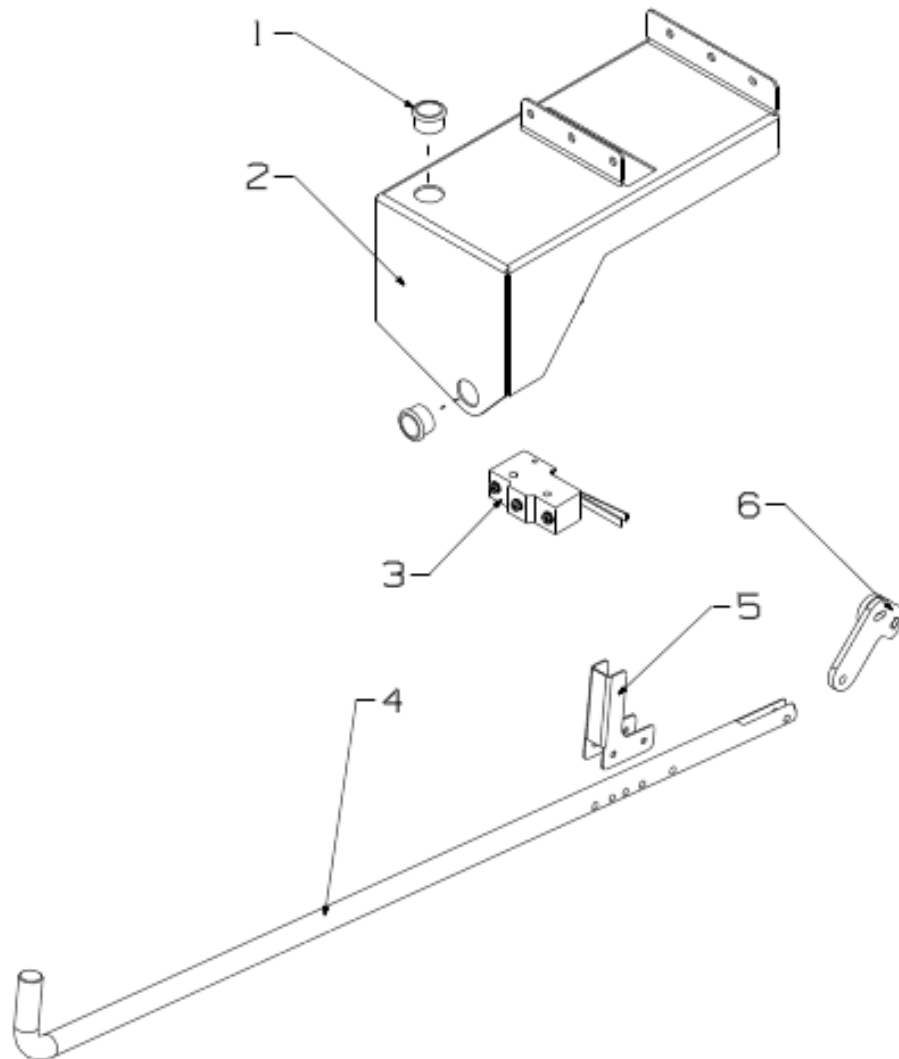

For the most up-to-date parts information, visit <https://parts.hennypennyhelp.com>.

GDS Rod Assembly

Item No.	Part No.	Description	Qty.	Stocking Level
1	EF02-106	Snap bushing, 1/2 in, ID plastic	2	
2	93927	Motor rod support brace	1