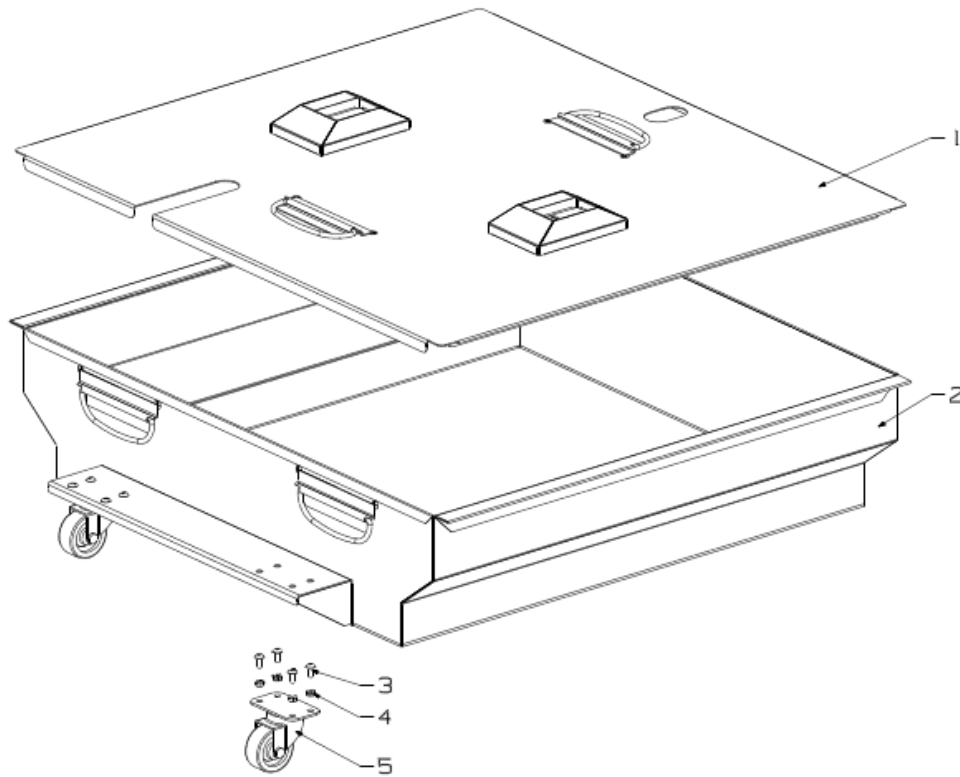

For the most up-to-date parts information, visit
<https://parts.hennypennyhelp.com>.

OFE 142 Filter Pan Assembly - Full

Item No.	Part No.	Description	Qty.	Stocking Level
1	155830	Filter pan cover assembly	1	
2	92163	Filter pan assembly	1	
3	SC01-074	Screw, #10 x 32 x 1/2 in, CT	16	
4	NS02-001	Keps hex nut, #10 x 32	16	
5	94348	Swivel caster plate, 2 in	4