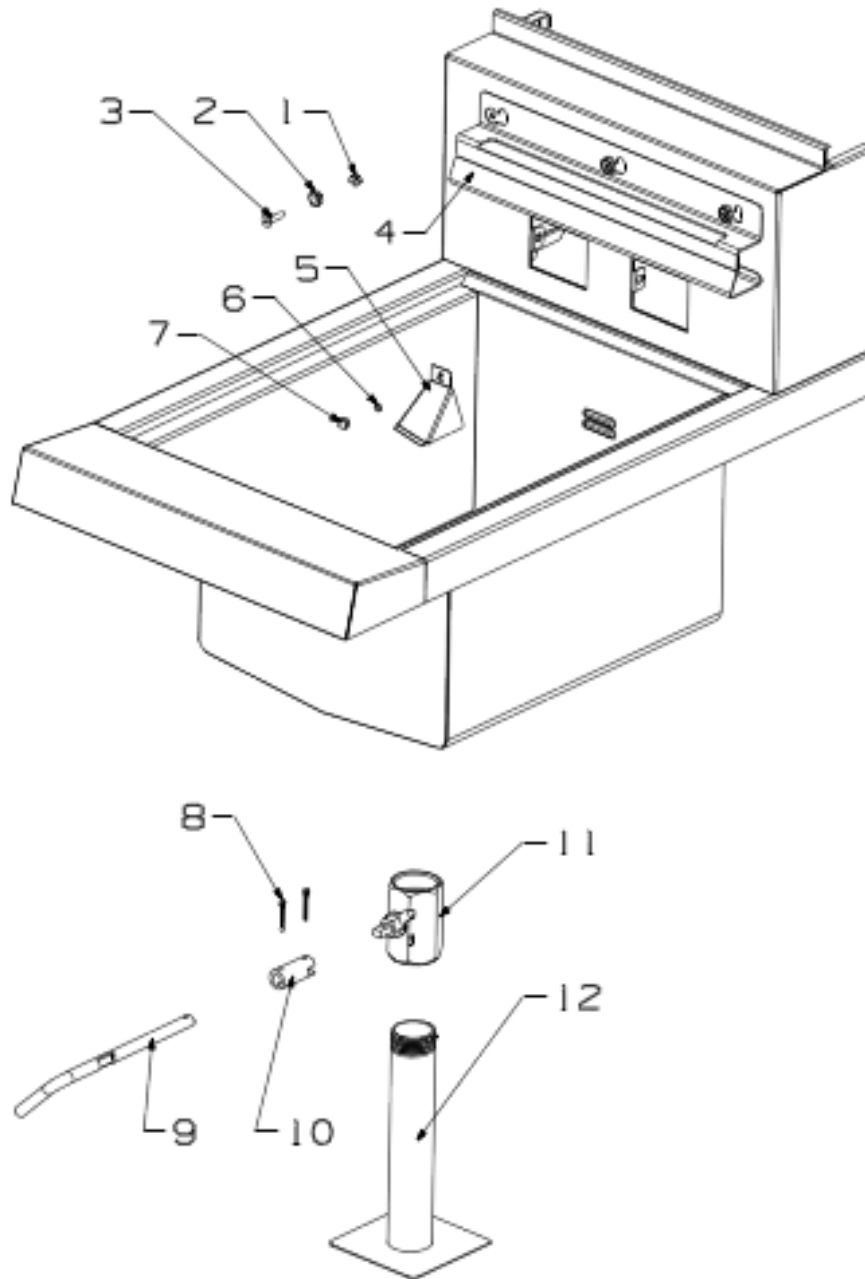

For the most up-to-date parts information, visit
<https://parts.hennypennyhelp.com>.

OFE 141 Full Vat Assembly

For the most up-to-date parts information, visit
<https://parts.hennypennyhelp.com>.

Item No.	Part No.	Description	Qty.	Stocking Level
1	NS02-002	Keps nut, 1/4 x 20	3	
2	95807	Hanger spacer	3	
3	SC01-068	Screw, 1/4 x 20 x 1 in, CT	3	
4	96342	Basket hanger, OFE141	1	
5	157356-002	Right oil diverter hood	1	
6	LW01-012	Split ring, #10, SS	1	
7	NS03-030	Acorn nut, #10 x 32	1	
8	17255	Cotter pin	2	
9	91348	Normally open drain valve rod	1	
10	55142	Drain valve coupling	1	
11	17261	Drain valve body only	1	B
12	91304	Drain EXT SQ assembly, OFE 142	2	
Recommended Parts: A = Truck Stock; B = Dist. Stock * = Not Shown