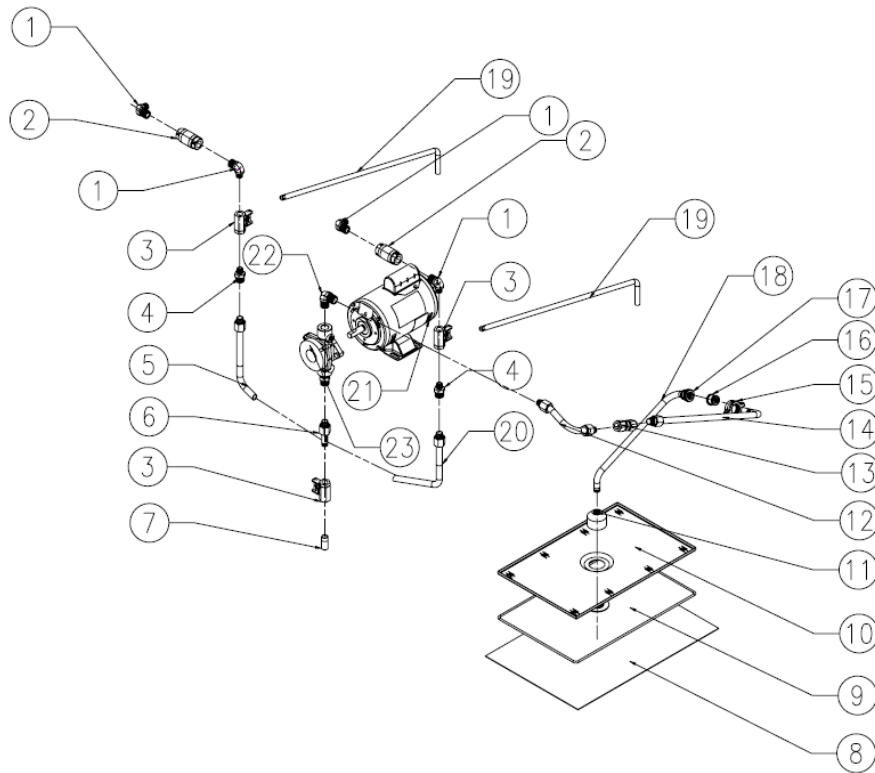

For the most up-to-date parts information, visit
<https://parts.hennypennyhelp.com>.

OFE 141 Split Vat Vertical Piping System

Item No.	Part No.	Description	Qty.	Stocking Level
1	93080	Elbow, 3/8 in. NPT to 1/2 in, NPT male	4	A
2	74469	Check valve, 1/2 in	2	A
3	17308	Filter valve	3	A
4	91231	Connector fitting, male	2	
5	93997	One way to pump tube assembly	1