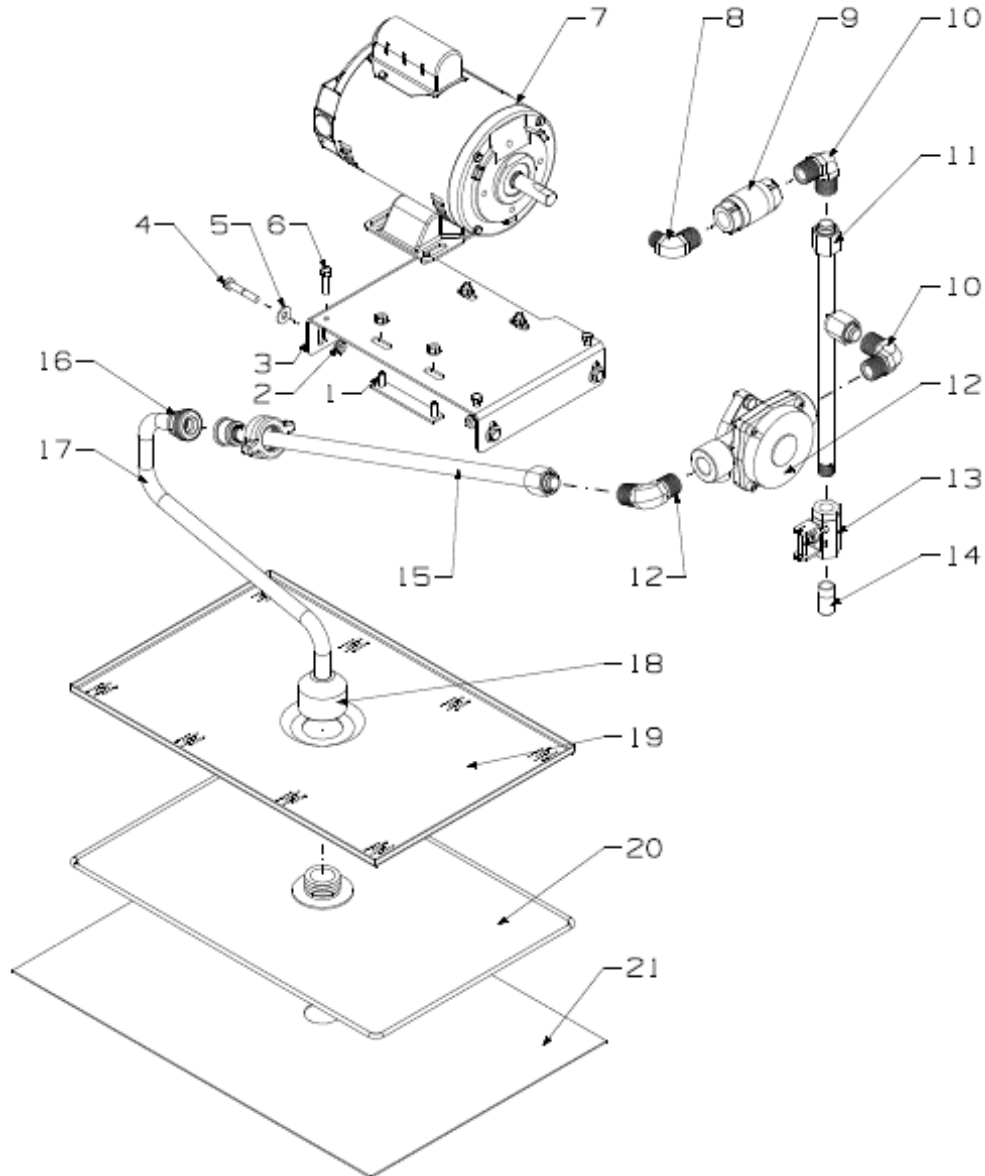

For the most up-to-date parts information, visit
<https://parts.hennypennyhelp.com>.

OFE 141 Horizontal Piping System - Full

Applies to Serial Numbers after BF1509001

For the most up-to-date parts information, visit
<https://parts.hennypennyhelp.com>.

Item No.	Part No.	Description	Qty.	Stocking Level
1	92930	Pump mounting plate assembly	2	
2	NS04-005	Flanged lock nut, 1/4 x 20, serrated	8	
3	156113-002	Pump motor mounting brace	1	
4	SC01-039	Hex screw, 1/4 x 20 x 1 in	4	
5	WA01-002	Washer, 1/4 in, type A	4	
6	SC01-104	Hex screw, 1/4 x 20 x 1 1/2 in	4	
7	153608	1/2 HP 50/60Hz. motor	1	A
8	93080	Elbow, male, 3/8 in NPT male x 1/2 in NPT	1	
9	74469	Check valve, 1/2 in	1	A
10	17407	Elbow connector, male, 1/2 in	3	
11	151950	Vat to pump assembly	1	
12	171168	5 GPM pump sub assembly	1	B
13	17308	Filter valve	1	A
14	93023	0.5 nipple, 3/8 in NPT x 1 in., SS	1	
15	151919	Return tube assembly	1	
16	69289	Filter union assembly	1	
17	151918	Pickup tube	1	
18	65208	Female filter nut	1	
19	65211	Crumb catcher	1