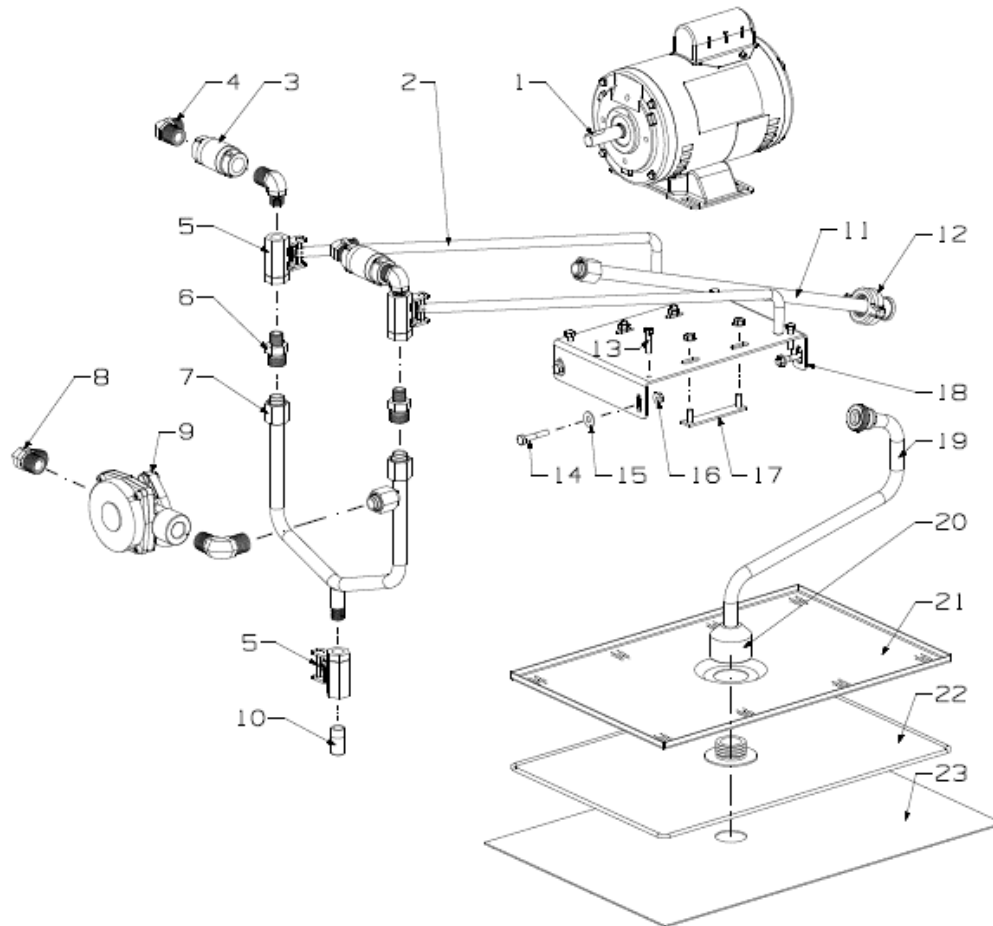

For the most up-to-date parts information, visit
<https://parts.hennypennyhelp.com>.

OFE 141 Horizontal Piping System - Split

Applies to Serial Numbers after BF1509001

Item No.	Part No.	Description	Qty.	Stocking Level
1	153608	1/2 HP 50/60Hz. motor	1	A
2	91520	Drain open return rod, OFE 141	2	
3	74469	Check valve, 1/2 in	2	A