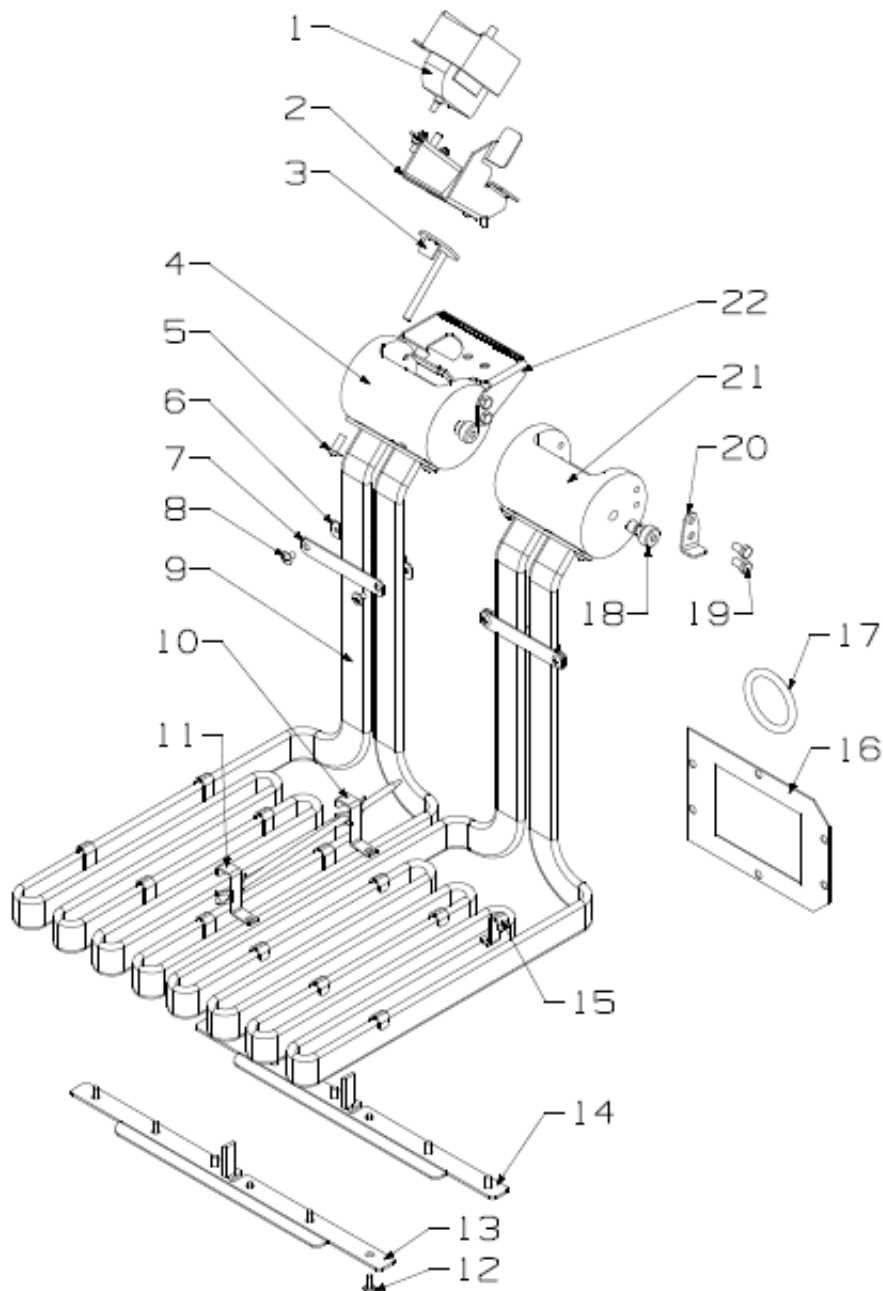

For the most up-to-date parts information, visit
<https://parts.hennypennyhelp.com>.

Element and Hub Assembly - Full

For the most up-to-date parts information, visit
<https://parts.hennypennyhelp.com>.

Item No.	Part No.	Description	Qty.	Stocking Level
1	60241	High limit, 425° F, CE	1	A
2	91635	High limit bracket pivot	1	
3	91624	High limit reset pin assembly	1	
4	74209	Element pivot housing	1	
5	SC01-074	Screw, #10 x 32 x 1/2 in, CT	4	
6	75818	Rear capillary bracket	2	
7	75819	Front capillary plate	2	
8	SC01-076	Screw, #8 x 32 x 1/4 in, CT	4	
9	78484-005	Heating element, 220 VAC, 7kW	2	B
9	78484-006	Heating element, 240 VAC, 7kW	2	B
10	78615	Full rear high limit guard	1	
11	78614	Full front high limit guard	1	
12	SC04-003	Screw, #8 x 32 x 3/8 in, CT	12	
13	92323	Full spreader assembly	1	
14	92444	Full spreader assembly, OFE 142	1	
15	78499	Spreader strap	12	
16	76964	Pivot hub gasket, .015	2	B
17	OR01-004	O-ring, #8115	4	A
18	75022	Reworked shoulder screw, 3/8 in	4	
19	SC01-084	Hex screw, #10 x 32 x 3/8 in	6