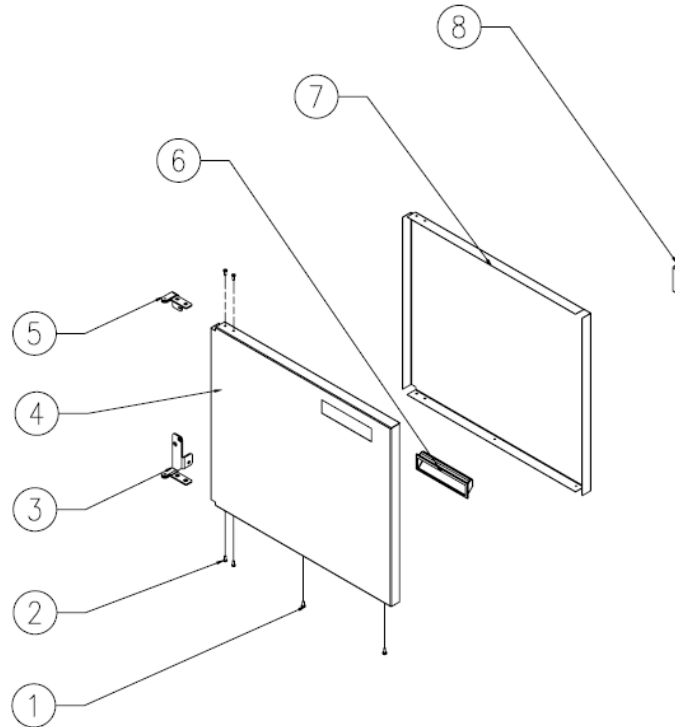

For the most up-to-date parts information, visit
<https://parts.hennypennyhelp.com>.

OFE 141 Door Assembly

Item No.	Part No.	Description	Qty.	Stocking Level
1	SC04-003	Screw, #8 x 32 x 3/8 in, CT	2	
2	SC01-049	Screw, #6 x 32 x 3/8 in, CT	4	
3	21034	Bottom hinge assembly	1	
4	88699	Right outer door panel	1	
5	17618	Top hinge assembly	1	
6	41836	Pull pocket	1