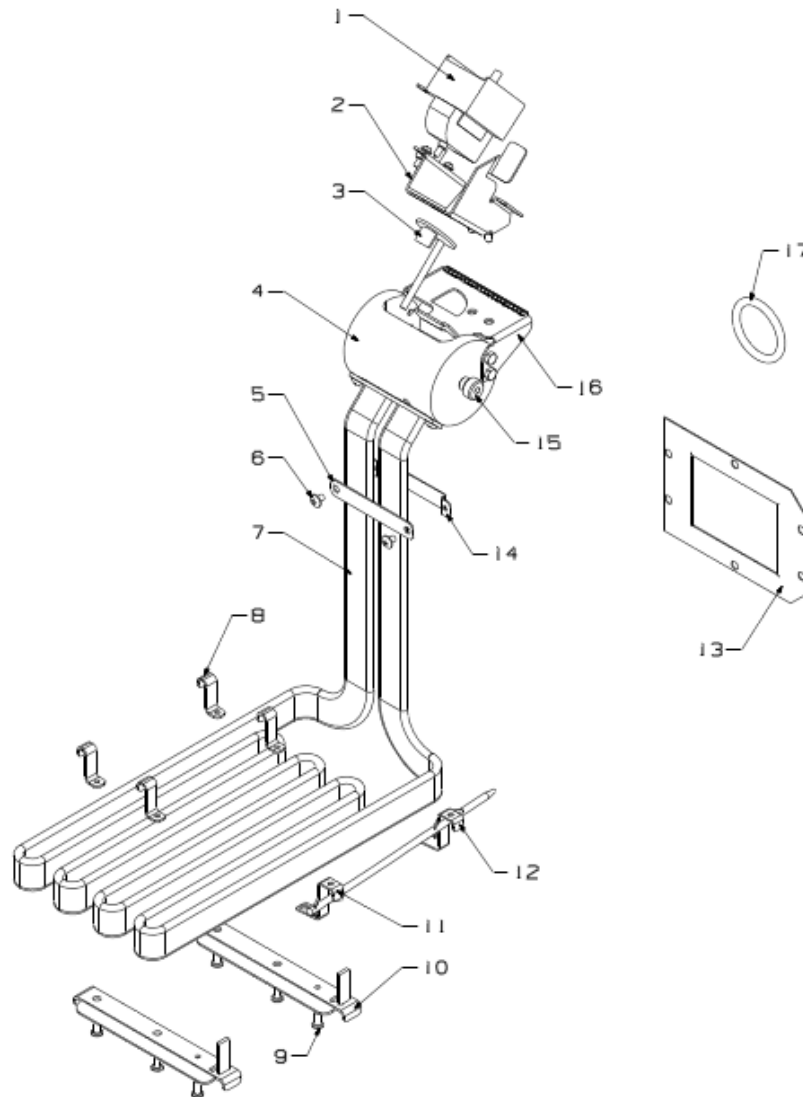

For the most up-to-date parts information, visit
<https://parts.hennypennyhelp.com>.

Element & Hub Assembly - Split

Item No.	Part No.	Description	Qty.	Stocking Level
1	60241	High limit, 425° F, CE	1	A
2	91635	High limit pivot bracket assembly	1