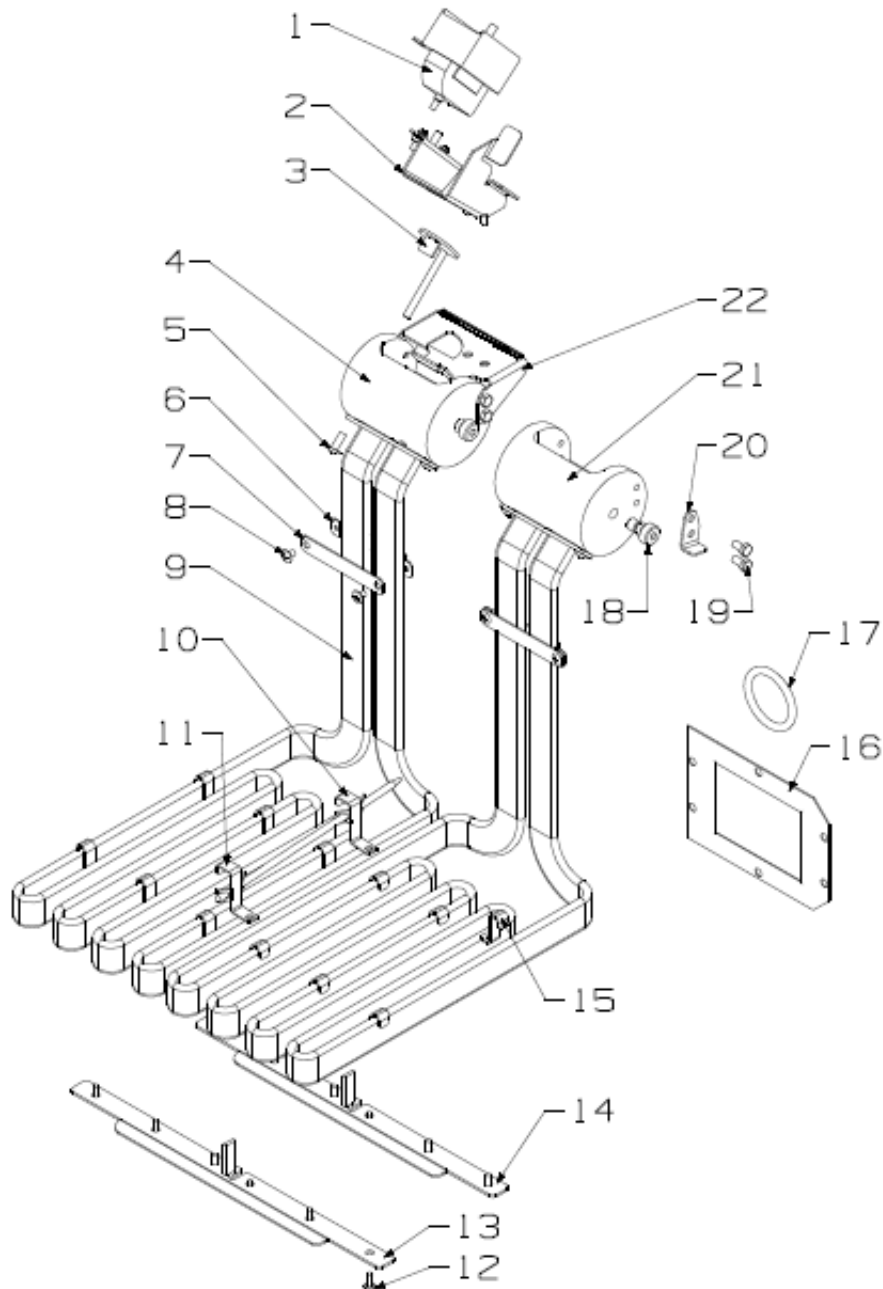

For the most up-to-date parts information, visit
<https://parts.hennypennyhelp.com>.

Element & Hub Assembly - Split

Item No.	Part No.	Description	Qty.	Stocking Level
1	60241	High limit, 425° F, CE	1	A
2	91635	High limit pivot bracket assembly	1	

For the most up-to-date parts information, visit
<https://parts.hennypennyhelp.com>.

Item No.	Part No.	Description	Qty.	Stocking Level
3	91624	High limit reset pin assembly	1	
4	74209	Element pivot housing	1	
5	75819	Front capillary plate	1	
6	SC01-076	Screw, #8 x 32 x 1/4 in, CT	2	
7	78484-005	Heating element, 220 VAC, 7 kW	1	B
7	78484-006	Heating element, 240 VAC, 7 kW	1	B
8	78499	Spreader strap	4	
9	SC04-003	Screw, #8 x 32 x 3/8 in, CT	6	
10	91630	Spreader split assembly	2	
11	91639	Split front high limit guard	1	
12	91641	Split rear high limit guard	1	
13	76964	Pivot hub gasket, .015	1	B
14	75818	Rear capillary rear bracket	1	
15	75022	Reworked shoulder screw, 3/8 in	2	
16	92393	High limit mounting bracket	1	
17	OR01-004	O-ring, #8115	2	A

Recommended Parts: A = Truck Stock; B = Dist. Stock
*** = Not Shown**

For the most up-to-date parts information, visit
<https://parts.hennypennyhelp.com>.

Element and Hub Assembly - Full

For the most up-to-date parts information, visit
<https://parts.hennypennyhelp.com>.