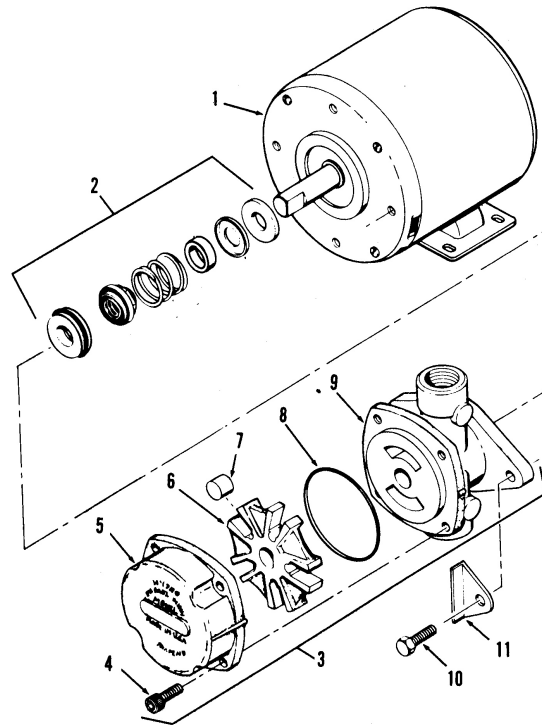

For the most up-to-date parts information, visit
<https://parts.hennypennyhelp.com>.

Filter Motor and Pump Assembly

Item No.	Part No.	Description	Qty.	Stocking Level
1	153608	1/2 HP 50/60Hz.motor	1	A
2	17476	Seal kit	1	A
3	171168	Pump assembly	1	B
4	SC01-132	- Pump cover screw	1	
5	171171	- Pump cover	1	
6	171170	- Pump rotor	1	B
7	171169	- Pump roller (set of 5)	1	A