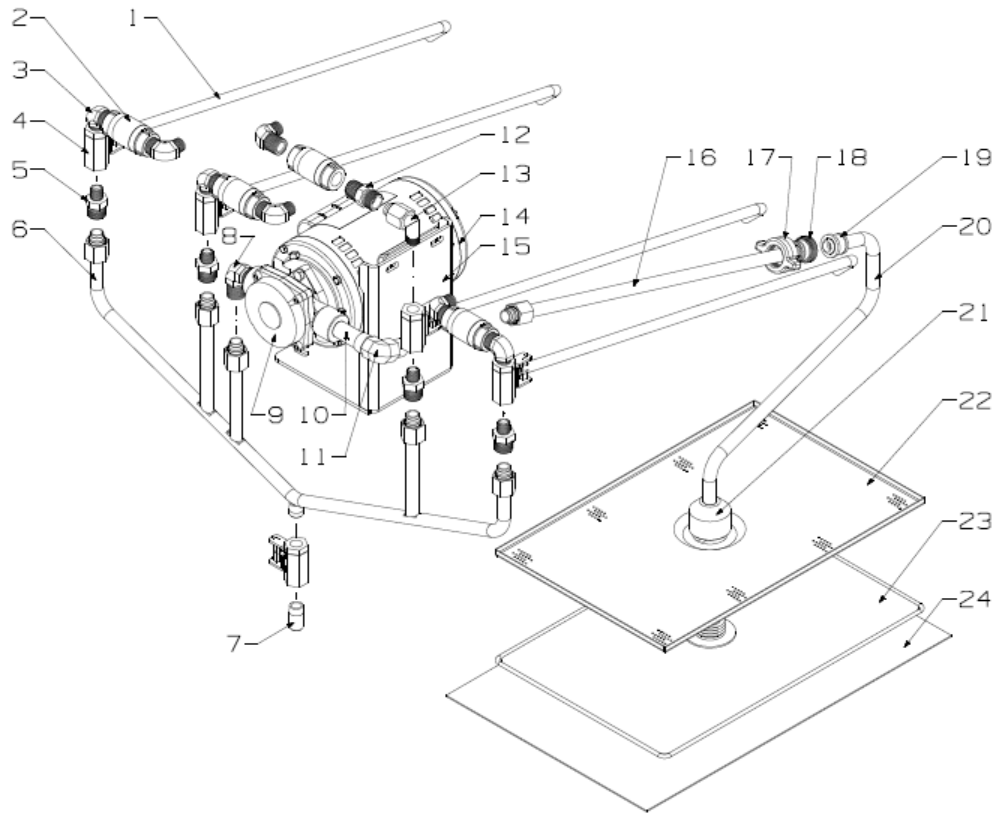

For the most up-to-date parts information, visit
<https://parts.hennypennyhelp.com>.

OFE 142 Split Vat Horizontal Piping System

Item No.	Part No.	Description	Qty.	Stocking Level
1	92161	Drain open return rod, OFE 142	4	
2	74469	Check valve, 1/2 in	4	A
3	93080	Elbow, 3/8 in NPT male x 1/2 in NPT male	7	
4	17308	Filter valve	5	A
5	91231	Connector fitting, male	4