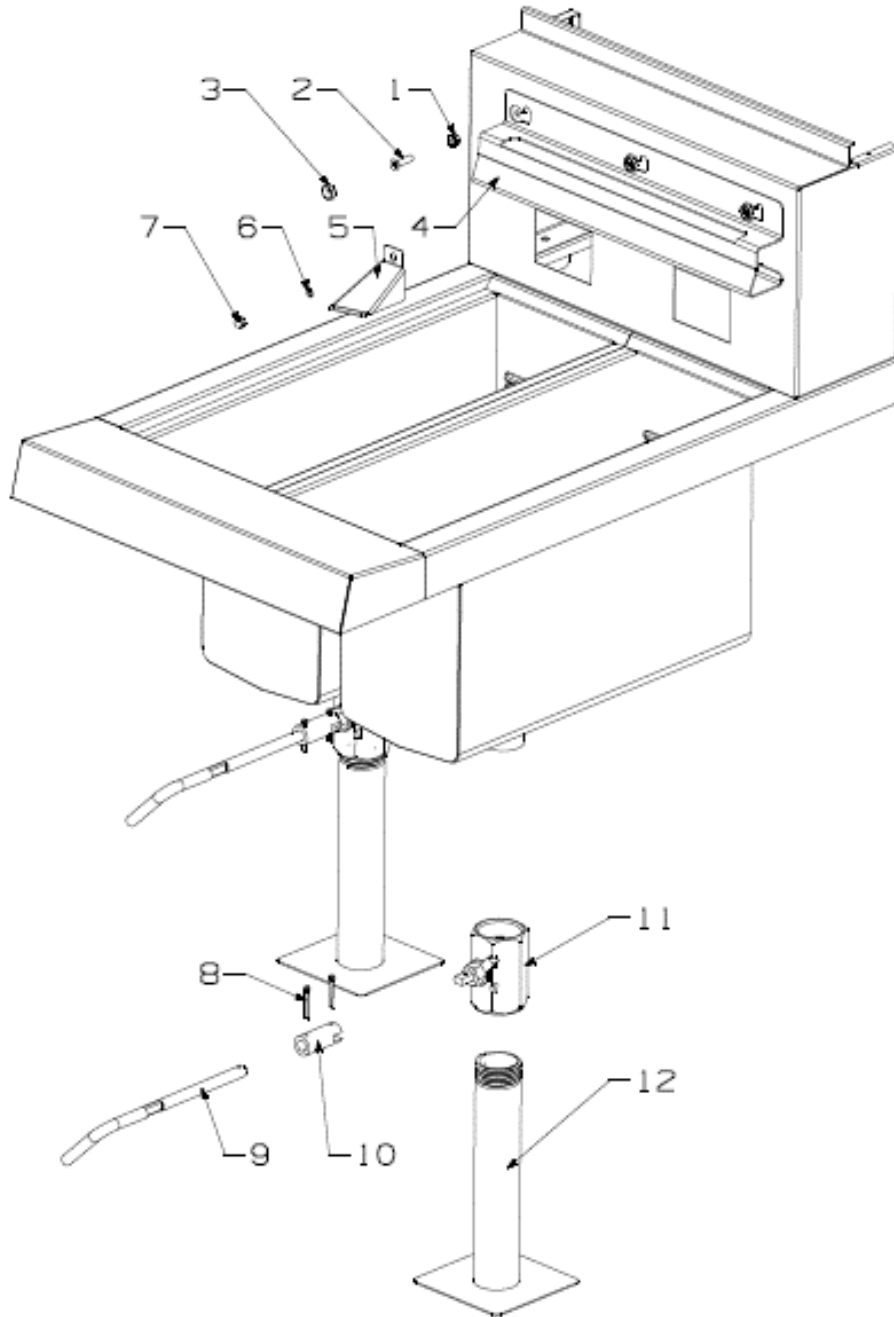

For the most up-to-date parts information, visit
<https://parts.hennypennyhelp.com>.

OFE 141 Split Vat Assembly

For the most up-to-date parts information, visit
<https://parts.hennypennyhelp.com>.

Item No.	Part No.	Description	Qty.	Stocking Level
1	NS02-002	Keps nut, 1/4 x 20	3	
2	95807	Hanger spacer	3	
3	SC01-068	Screw, 1/4 x 20 x 1 in, CT	3	
4	96342	Basket hangers, OFE 141	1	
5	157422-002	Left oil diverter hood	2	
6	LW01-012	Split ring, #10, SS	2	
7	NS03-030	Acorn nut, #10 x 32	2	
8	17255	Cotter pin	4	
9	91348	Normally open drain valve rod	2	
10	55142	Drain valve coupling	2	
11	17261	Drain valve body only	2	B
12	91304	Drain EXT SQ assembly, OFE 142	2	
Recommended Parts: A = Truck Stock; B = Dist. Stock * = Not Shown