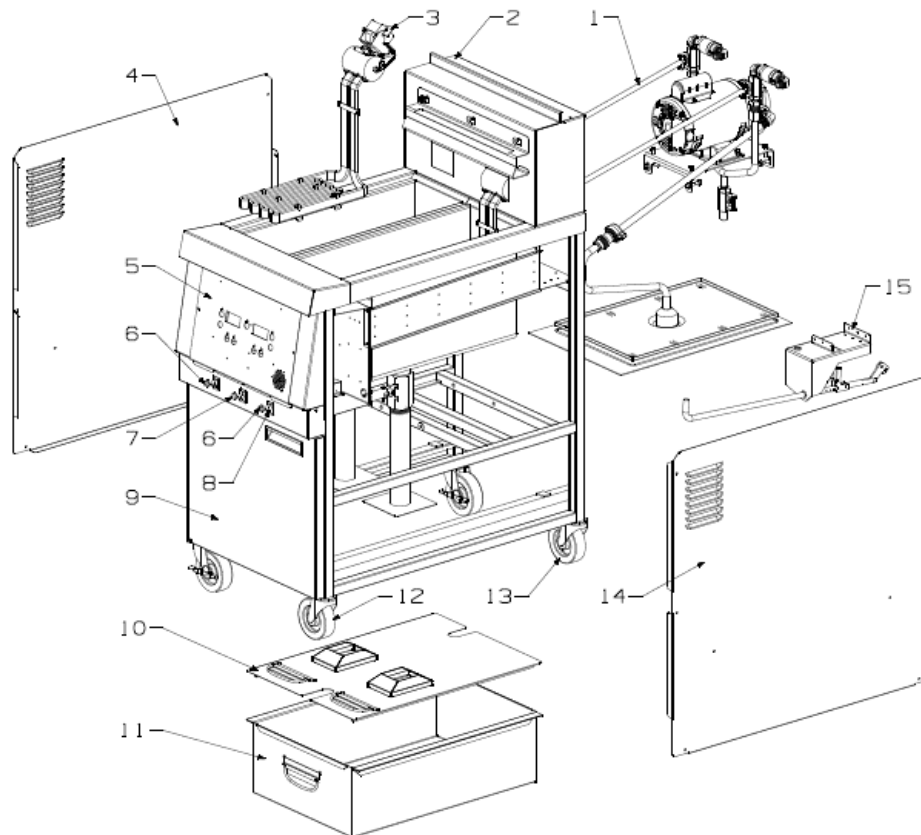

For the most up-to-date parts information, visit
<https://parts.hennypennyhelp.com>.

OFE 141

OFE 141 Split General Assembly

Item No.	Part No.	Description	Qty.	Stocking Level
1	93978	Split vat GDS piping system	1	
2	88758	Split vat assembly, OFE 141	1	
3		See Element and Hub Assembly		
4	92223	Left side panel	1	

For the most up-to-date parts information, visit
<https://parts.hennypennyhelp.com>.

Item No.	Part No.	Description	Qty.	Stocking Level
5	-	See Control Panel Assembly	-	
6	38503	Indicator light, 28V		B
7	16624	Indicator light, 250 VAC	1	B
8	52224	Covered power switch	2	A
9	88697	Door assembly, OFE 141	1	
10	88804	Filter pan cover assembly	3	
11	88734	Filter pan assembly	1	
12	52064	Swivel castor with brake, 4 in	1	C
13	60312	Swivel caster without brake, 4 in	1	C
14	92196	Right panel side	2	
15	93926	Full vat GPS rod assembly	2	
Recommended Parts: A = Truck Stock; B = Dist. Stock * = Not Shown				