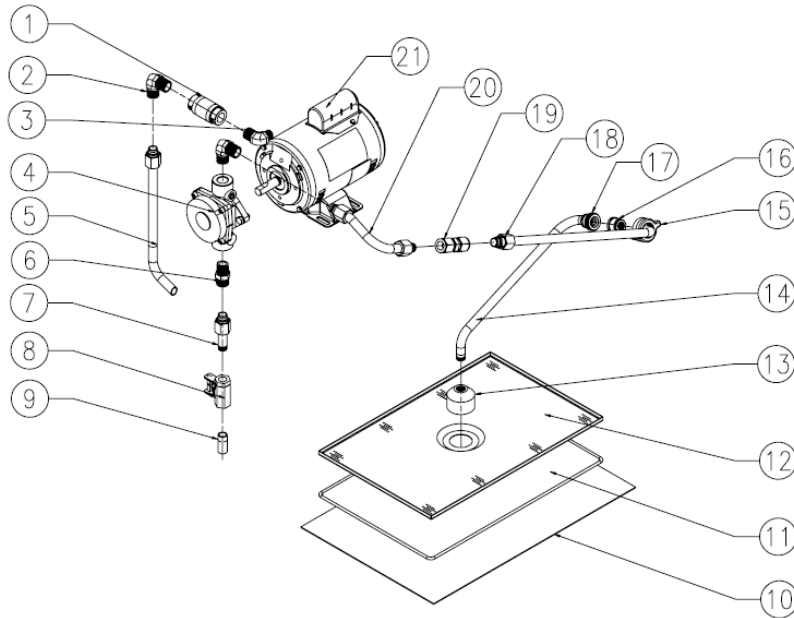

For the most up-to-date parts information, visit
<https://parts.hennypennyhelp.com>.

OFE 141 Full Vat Vertical Piping System

Item No.	Part No.	Description	Qty.	Stocking Level
1	74469	Check valve, 1/2 in	1	A
2	17407	Elbow connector, male, 1/2 in	2	
3	93080	Elbow, 3/8 in. NPT to 1/2 in, NPT male	1	
4	171168	5 GPM pump sub assembly	1	B
5	93890	One-way tube to pump assembly	1	
6	16807	Connector fitting, male	1	
7	93086	Pump to V-tube assembly	1