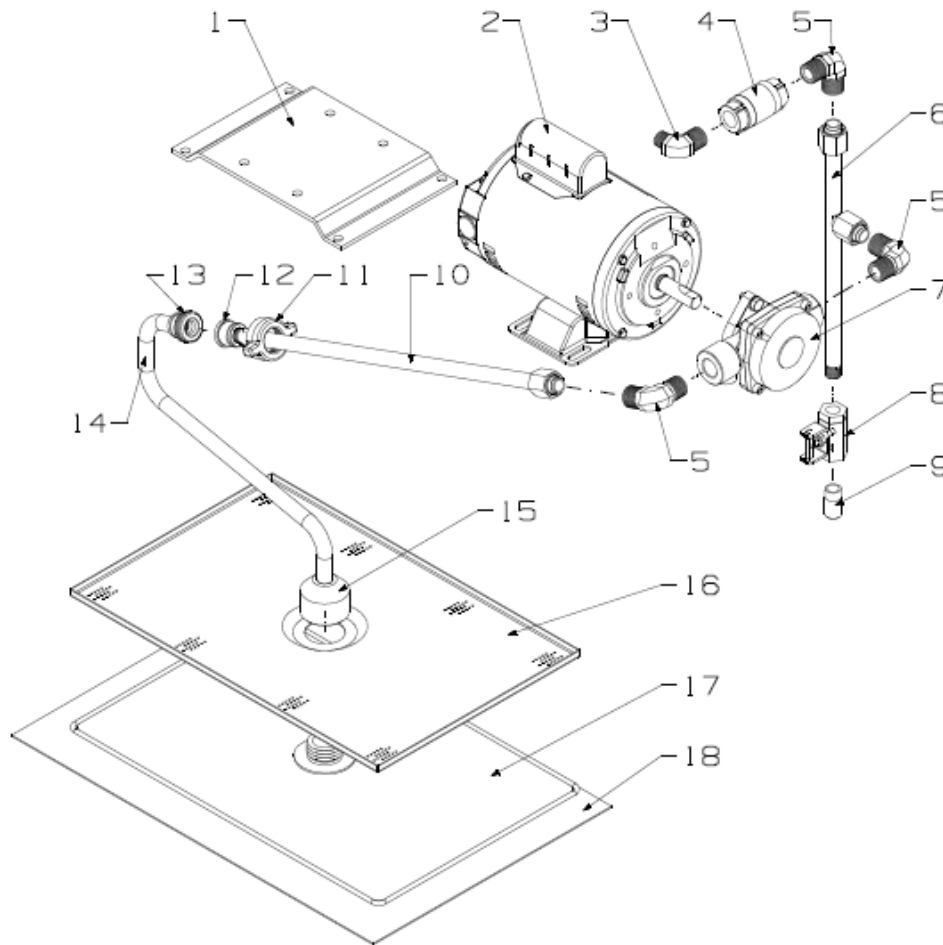

For the most up-to-date parts information, visit
<https://parts.hennypennyhelp.com>.

OFE 141 Horizontal Piping System - Full

Applies to Serial Numbers before BF1509001

Item No.	Part No.	Description	Qty.	Stocking Level
1	151917	Pump motor mounting brace	1	
2	153608	1/2 HP 50/60Hz.motor	1	A