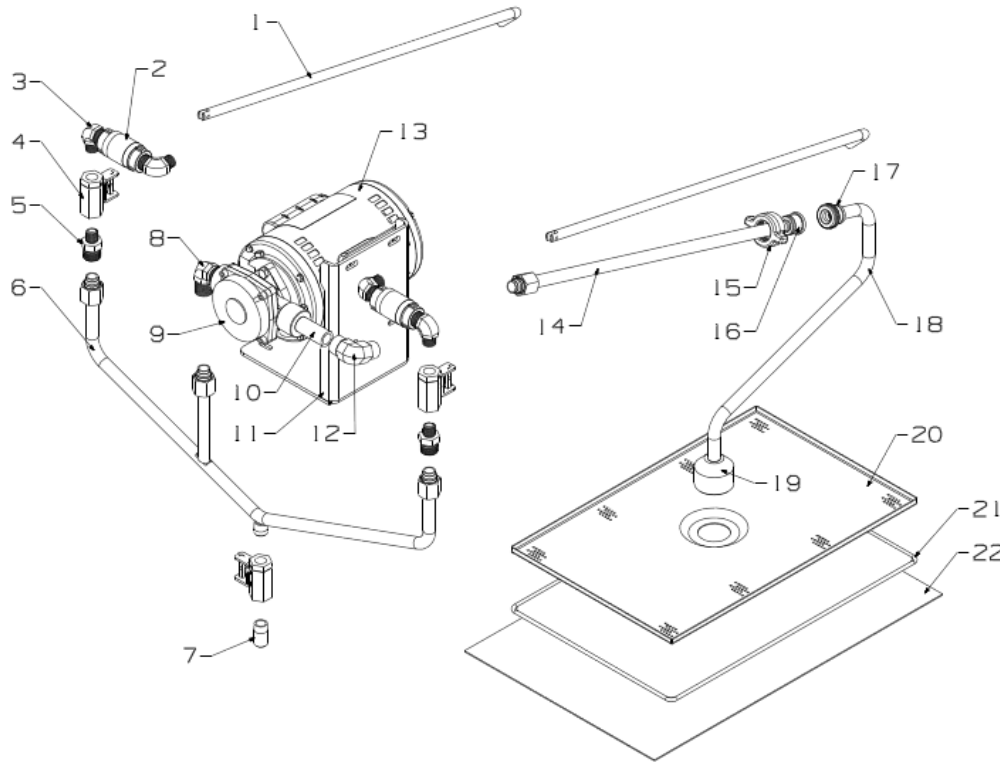

For the most up-to-date parts information, visit
<https://parts.hennypennyhelp.com>.

OFE 142 Full Vat Horizontal Piping System

Item No.	Part No.	Description	Qty.	Stocking Level
1	92161	Drain open return rod, OFE 142	2	
2	74469	Check valve, 1/2 in	2	A
3	93080	Elbow, 3/8 in NPT male x 1/2 in NPT male	4	
4	17308	Filter valve	3	A
5	91231	Male connector fitting	2	
6	95645	Valve to vat tube assembly	1