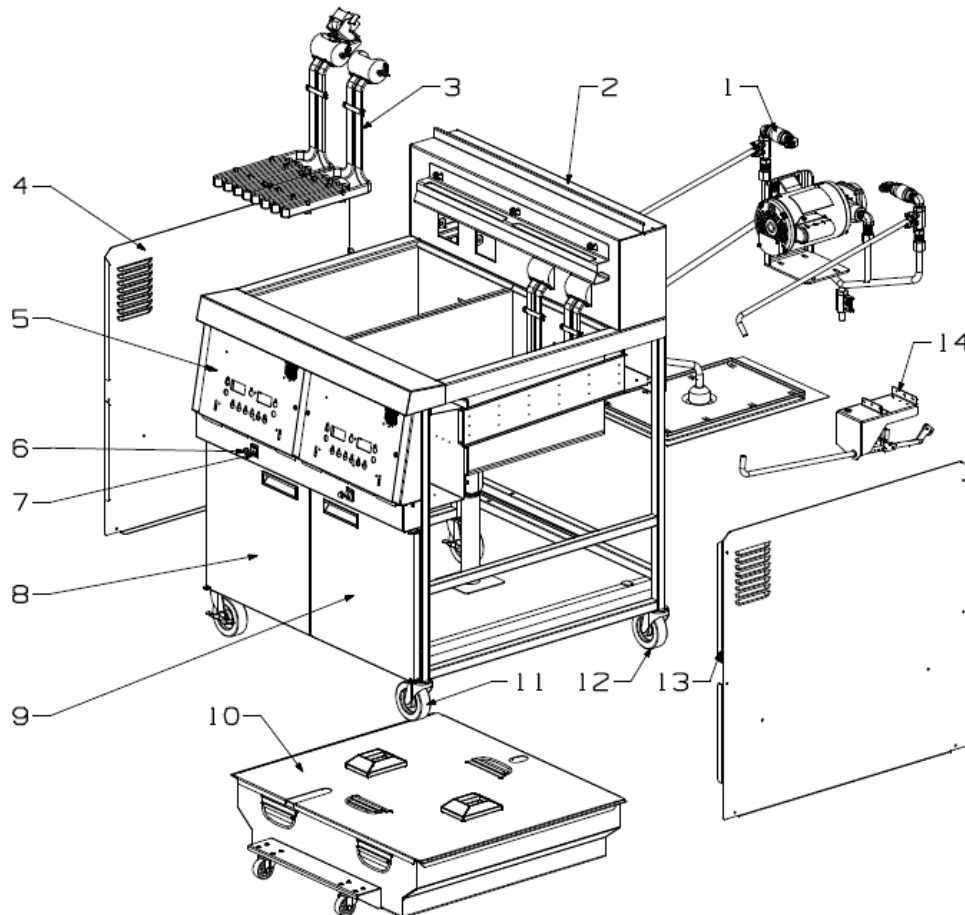

For the most up-to-date parts information, visit
<https://parts.hennypennyhelp.com>.

OFE 142 Full General Assembly

Item No.	Part No.	Description	Qty.	Stocking Level
1	95785	Piping system	1	
2	93631	Vat and enclosure assembly	2	
3	-	See Element and Hub Assembly, Full	-	
4	92223	Left side panel	1