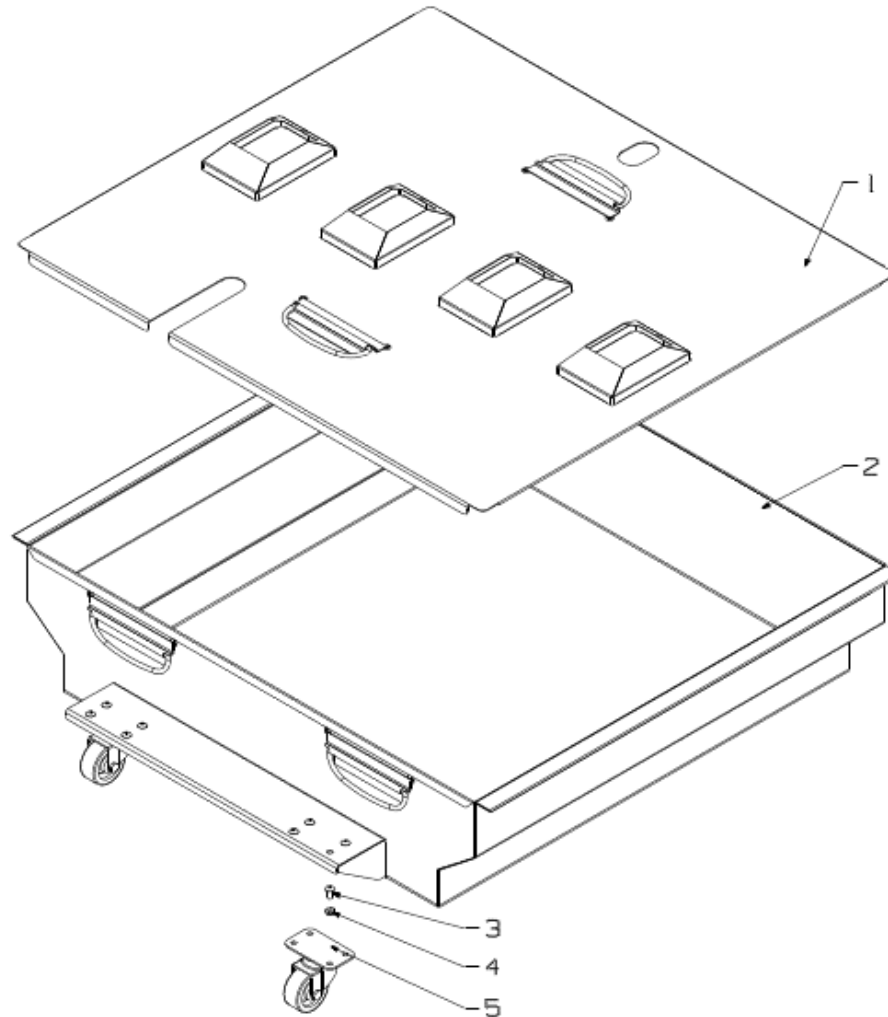

For the most up-to-date parts information, visit
<https://parts.hennypennyhelp.com>.

OFE 142 Filter Pan Assembly - Split

Item No.	Part No.	Description	Qty.	Stocking Level
1	155899	Filter pan cover assembly	1	
2	92163	Filter pan assembly	1	
3	SC01-074	Screw, #10 x 32 x 1/2 in, CT	16