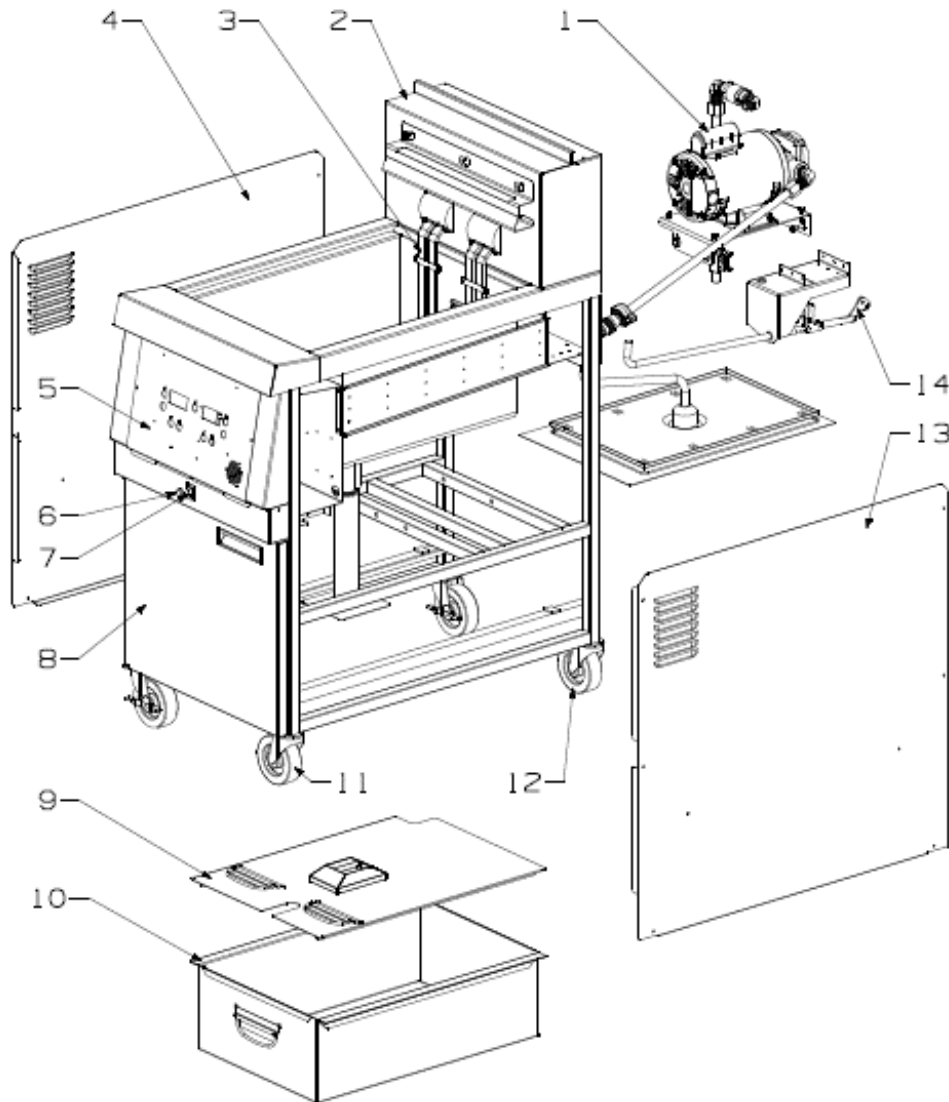

For the most up-to-date parts information, visit
<https://parts.hennypennyhelp.com>.

OFE 141 Full General Assembly

Item No.	Part No.	Description	Qty.	Stocking Level
1	93887	Vat GPS piping system, full	1	
2	88736	Vat assembly, full, OFE 141	1