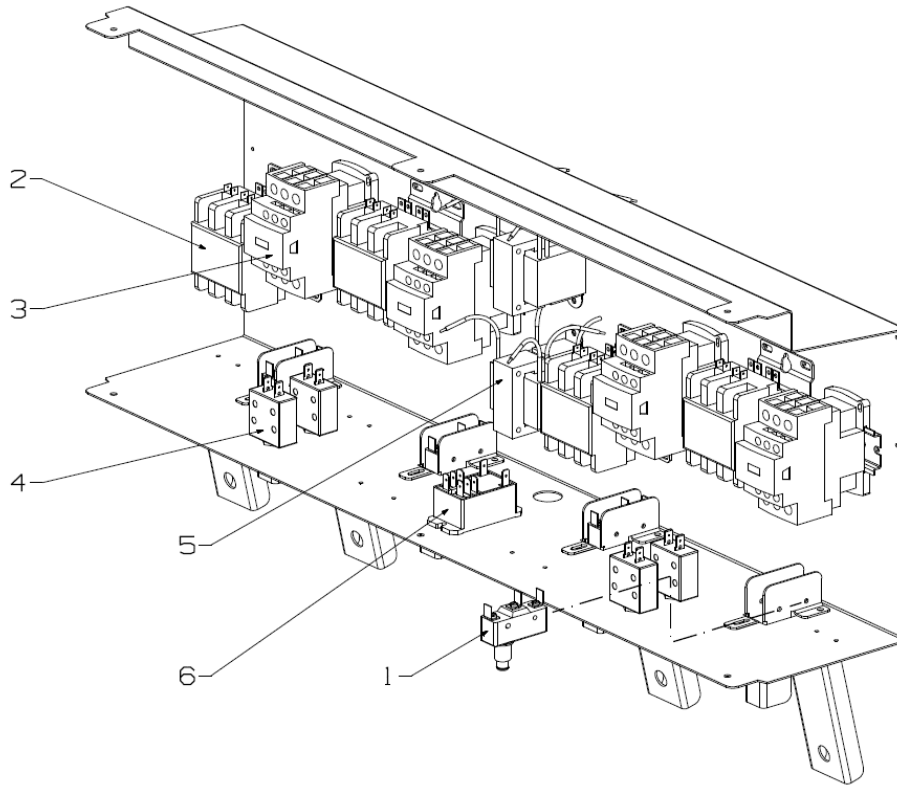

For the most up-to-date parts information, visit
<https://parts.hennypennyhelp.com>.

Electrical Assembly

Item No.	Part No.	Description	Qty.	Stocking Level
1	18227	Microswitch, 250°F	1 vat	A
2	51795	Contactor, 24 VAC	1 vat	A
3	65073	Square-D contactor, 24 VAC	1 vat	A
4	EF02-125	Push button reset breaker	2 well	A
5	86087	Transformer assembly, 24V/240 VAC, 75VA	1 well	A