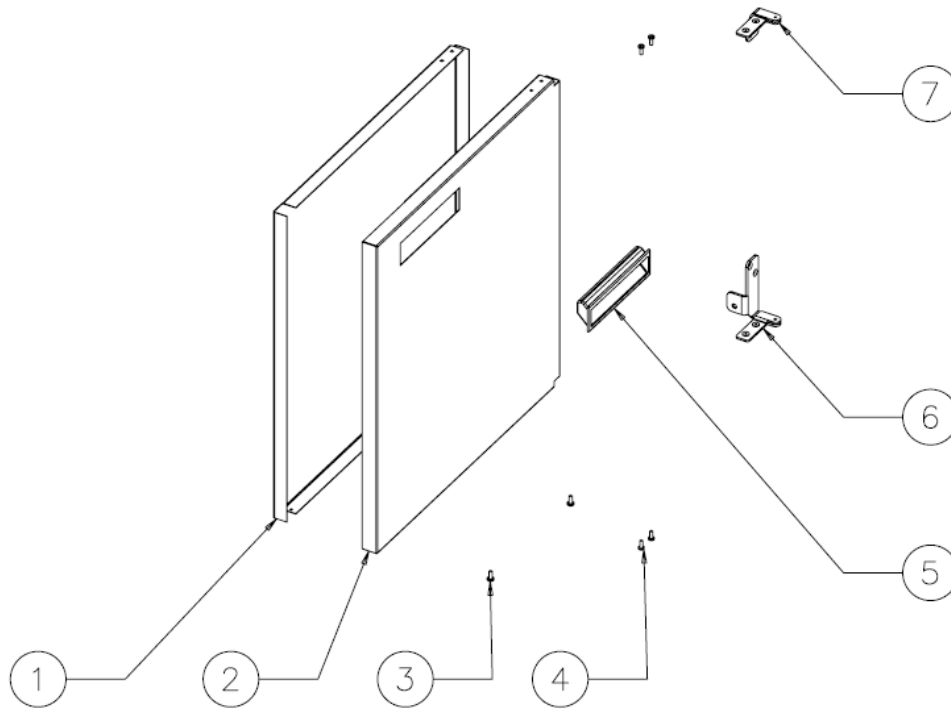

For the most up-to-date parts information, visit
<https://parts.hennypennyhelp.com>.

OFE 142 Right Door Assembly

Item No.	Part No.	Description	Qty.	Stocking Level
1	84849	Right inner door panel	1	
2	84850	Right outer door panel	1	
3	SC04-003	Screw, #8 x 32 x 3/8 in, CT	2	
4	SC01-049	Screw, #6 x 32 x 3/8 in, CT	4	
5	41836	Pull pocket	1	
6	21433	Right bottom hinge assembly	1