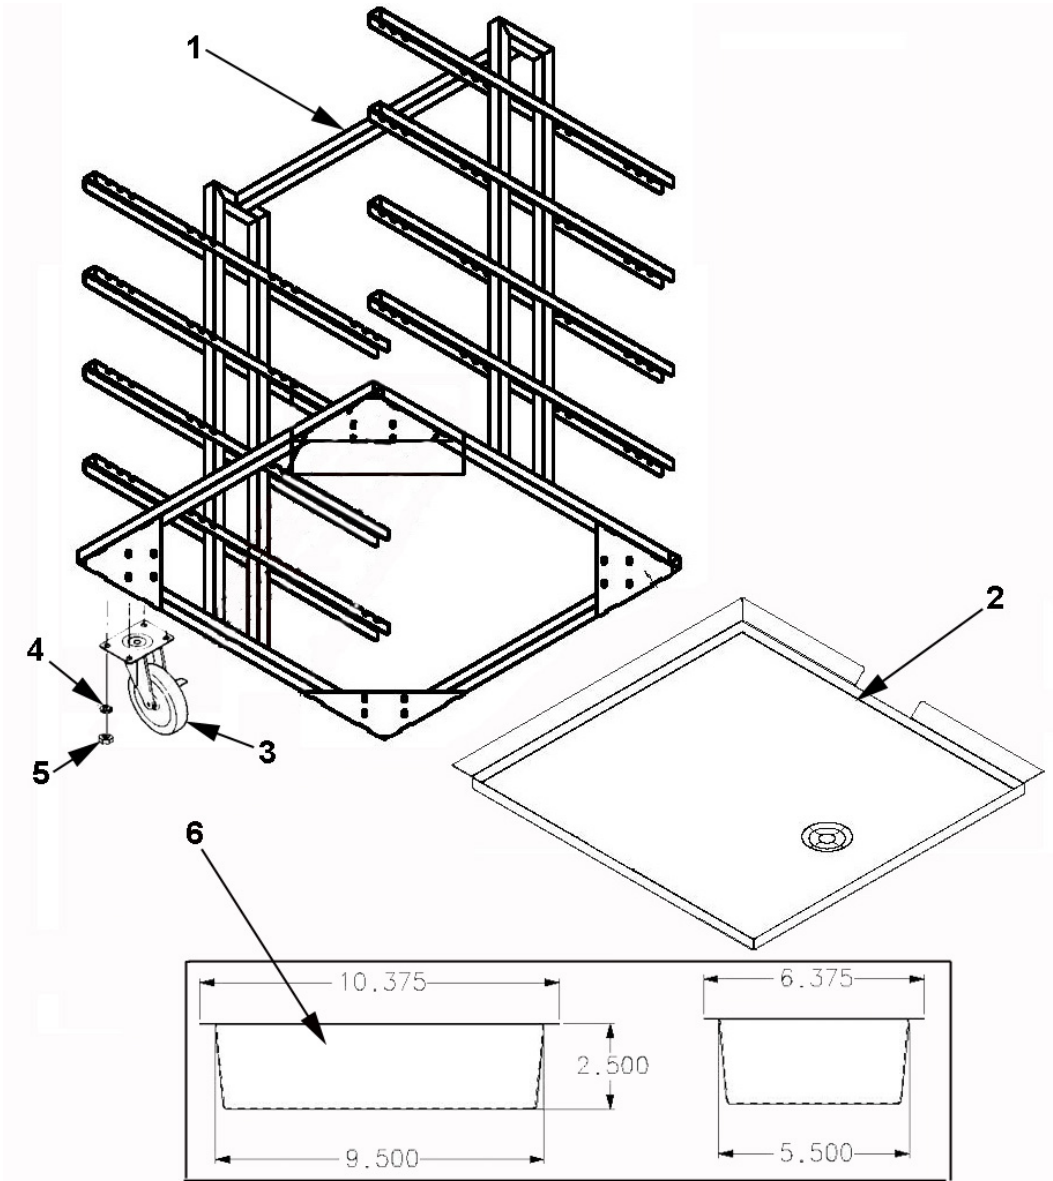

ROTISSERIE SPIT STANDS

Item No.	Part No.	Description	Qty.
*	02748	Rotisserie Spit Stand – 16 Spit	1
*	02749	Rotisserie Spit Stand – 12 Spit	1
1	58283	Frame – Tube Weldment Assy – 16 Spit	1
1	55620	Frame – Tube Weldment Assy – 12 Spit	1
2	58284	Drain Pan Assy. – 16 Spit	1
2	59155	Drain Pan Assy. – 12 Spit	1
3	27154	Caster - Locking	4
4	WA01-002	Washer – 1/4 Type-A Series W	16
5	NS02-002	Nut – 1/4-20 C	16
6	05287	1/4 SS Pan 10.38 x 6.38 x 2.5	1
7*	15212	Plug – Tubing Square	4

*not shown