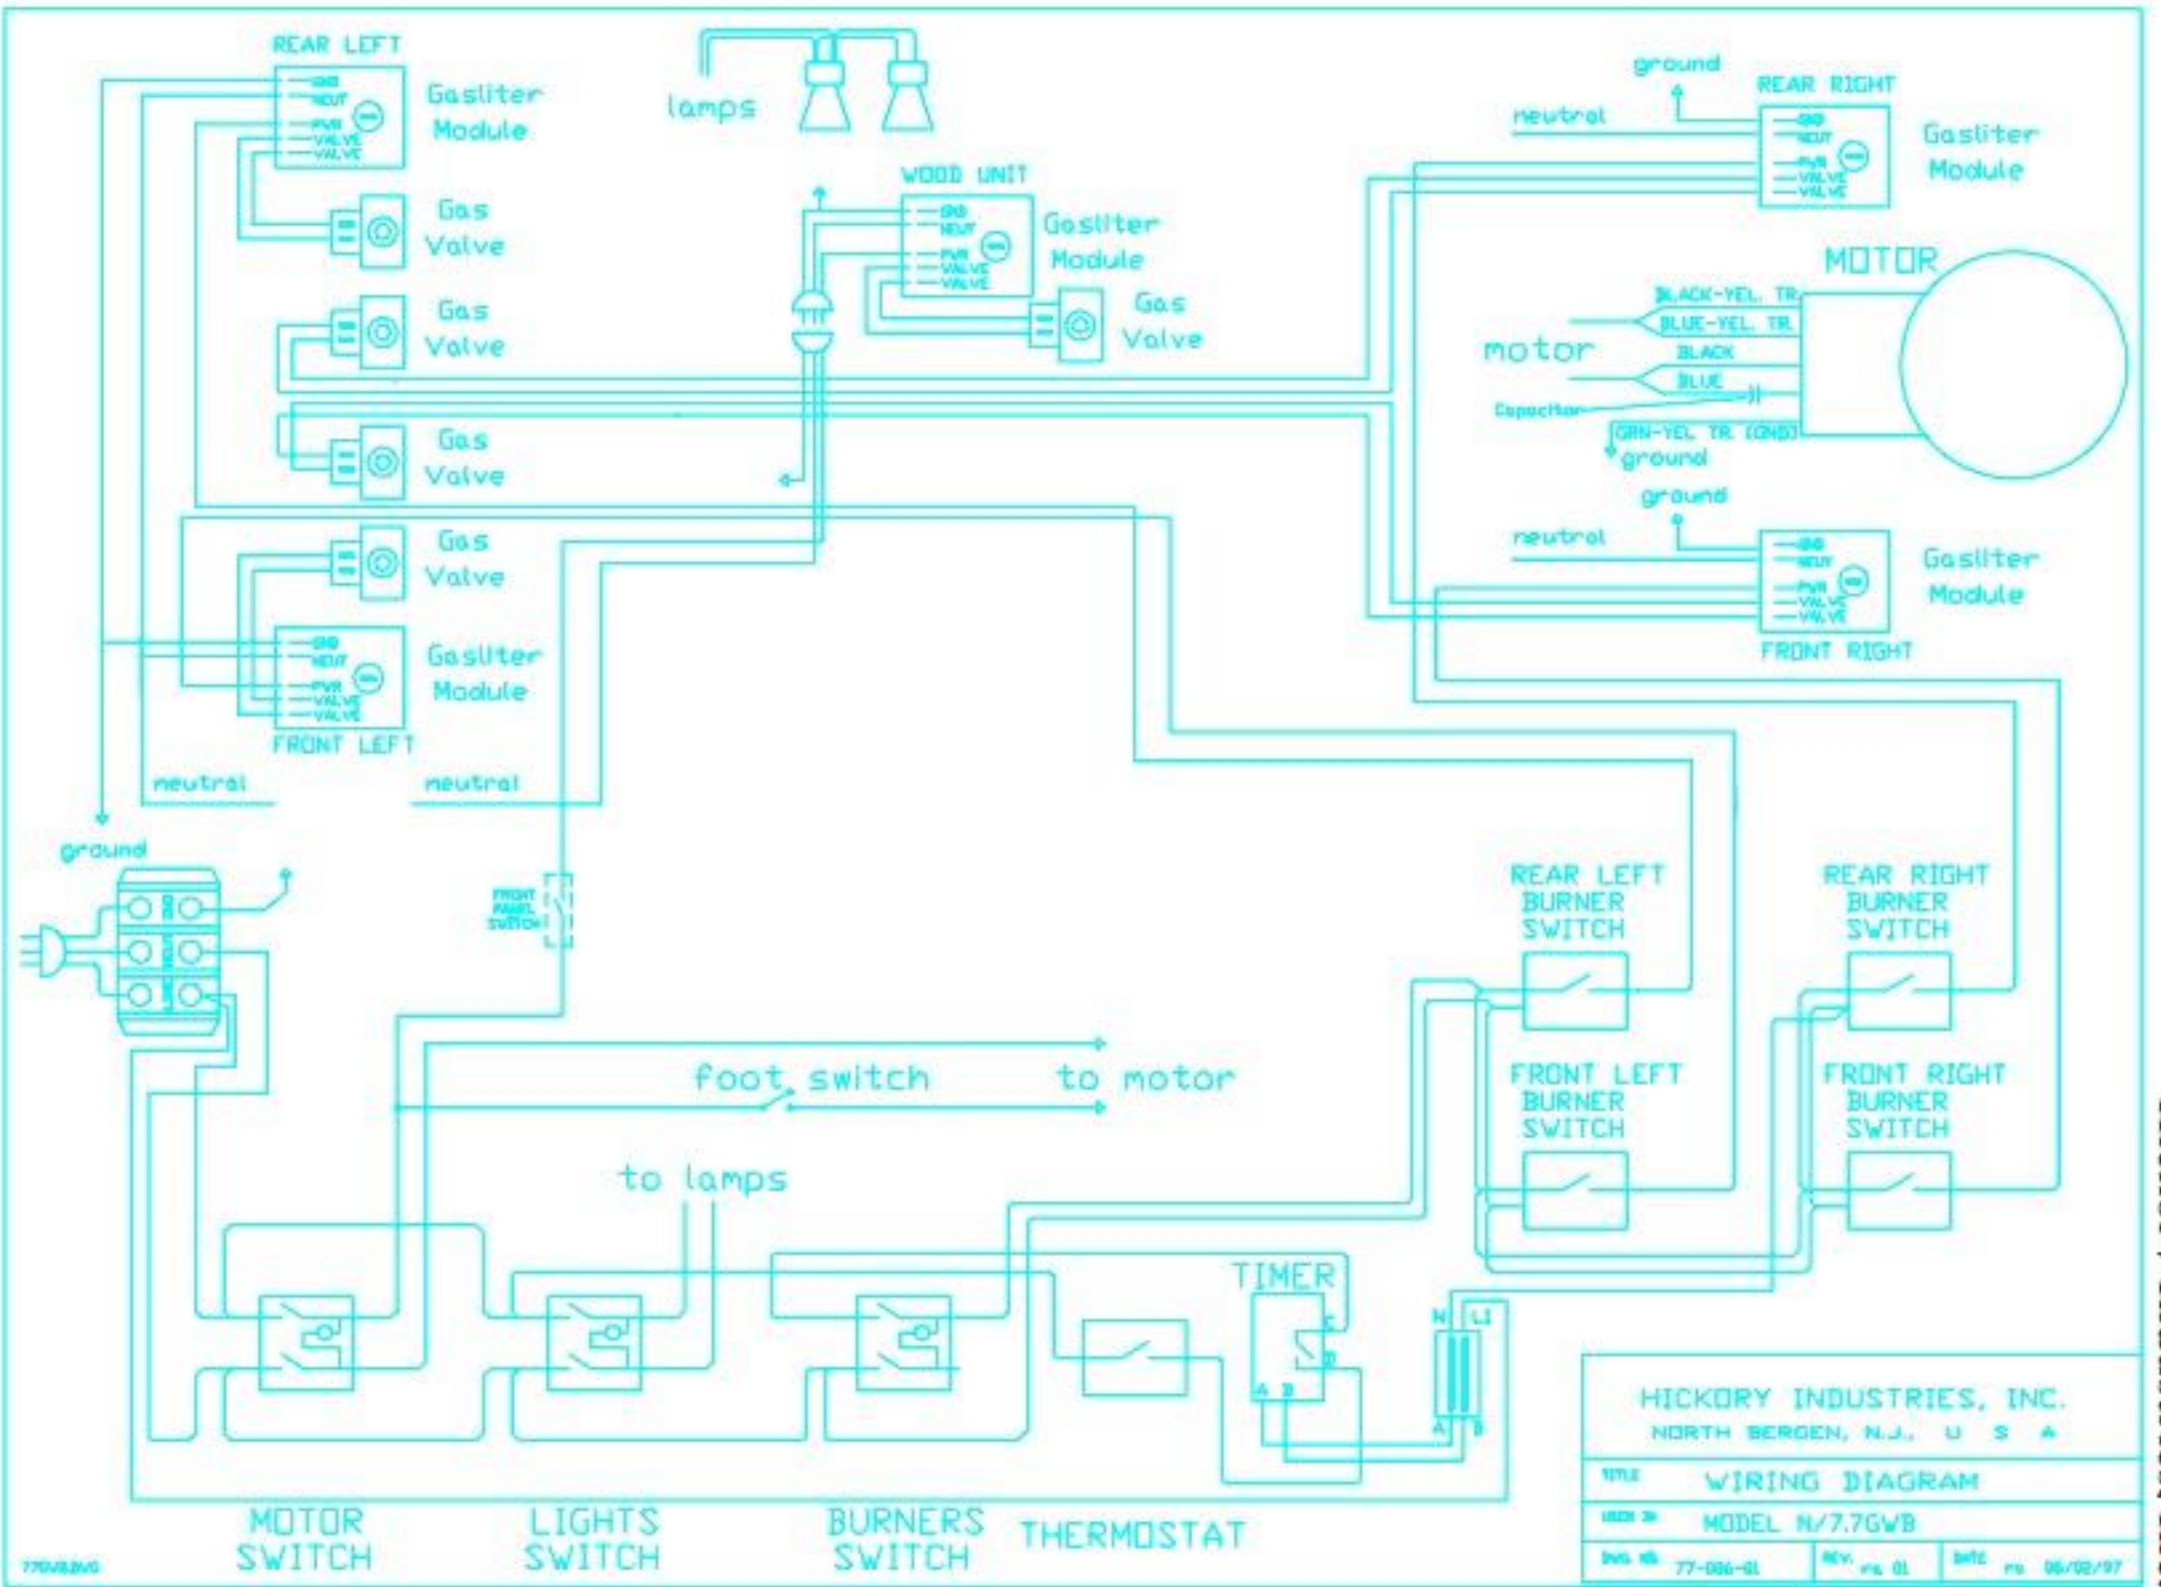

HICKORY INDUSTRIES, INC.		
NORTH BERGEN, N.J., U S A		
TITLE	WIRING DIAGRAM	
USER ID	MODEL N/7.7GWB	
REV. NO.	REV. vs. DL	DATE vs. 06/02/97