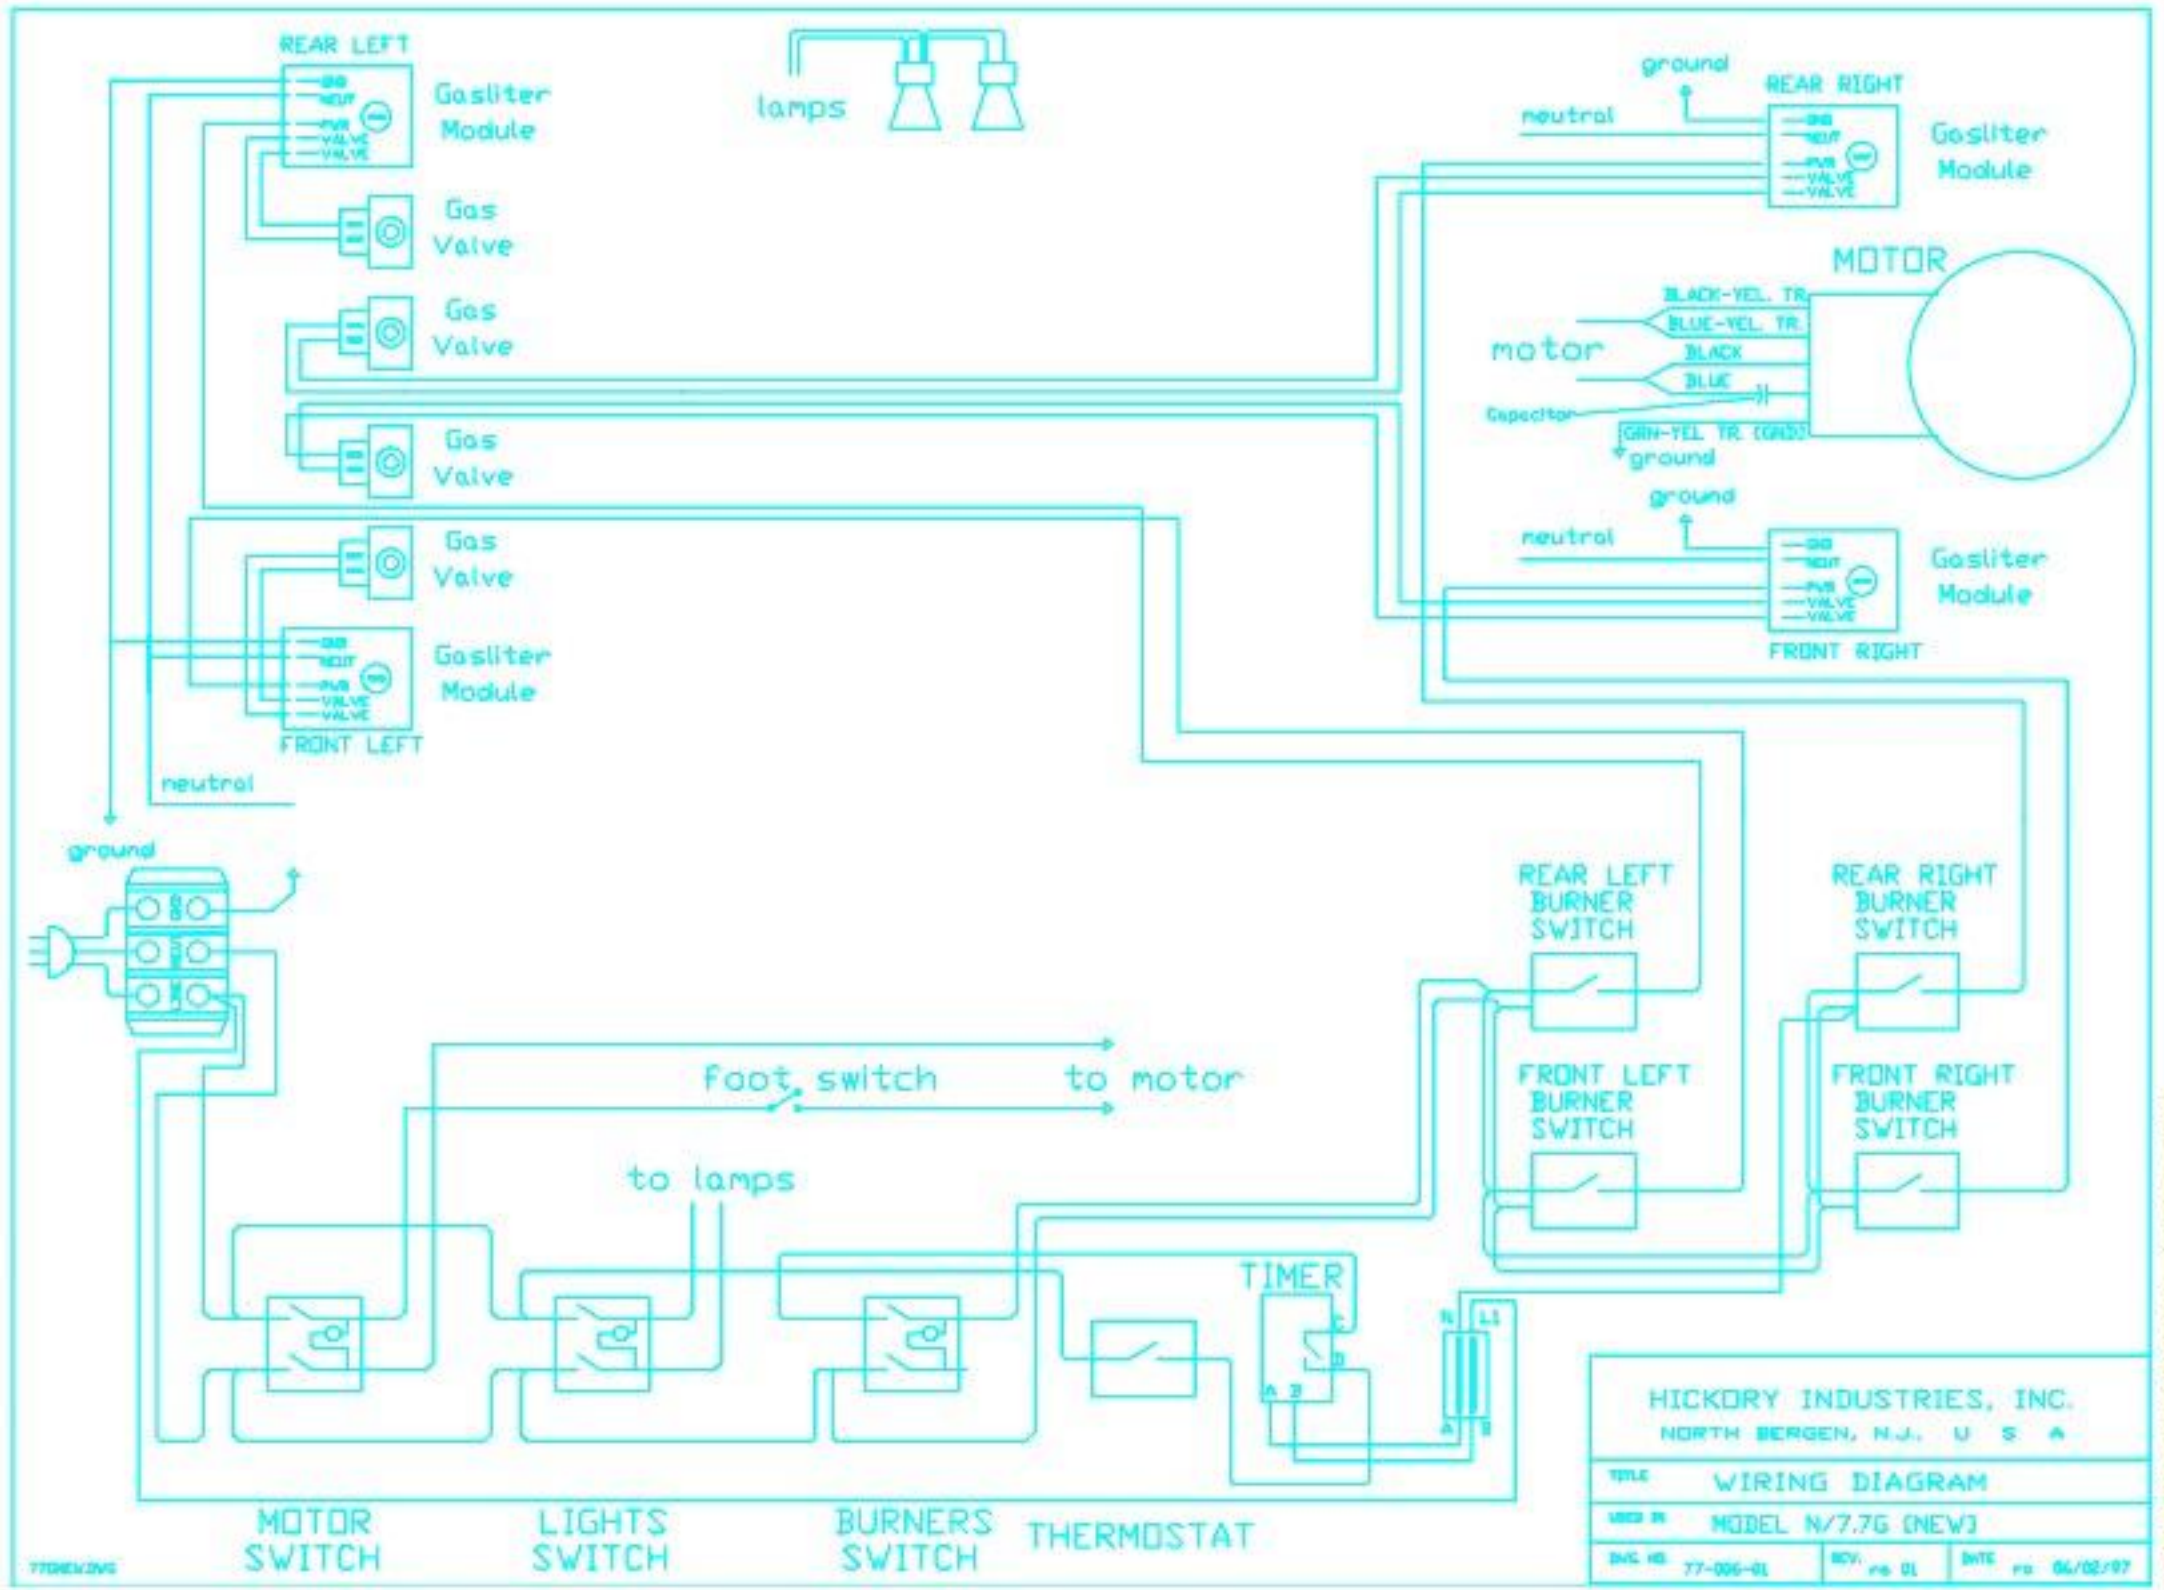

HICKORY INDUSTRIES, INC.		
NORTH BERGEN, N.J., U S A		
TYPE	WIRING DIAGRAM	
MODEL	MODEL N/7.7G (OLD 4/97)	
REV. NO.	REV. 04 02	DATE rev. 05/20/97

HICKORY INDUSTRIES, INC.		
NORTH BERGEN, N.J. U S A		
TITLE WIRING DIAGRAM		
USED IN MODEL N/7.7G (NEW)		
DWG NO 77-006-01	REV. rev 01	DATE rev 06/02/97

770REV.DWG

4900 Westside Avenue, North Bergen, New Jersey 07047 N/7.7G Installation 10/97
 Tel: (201) 223-0050 Fax: (201) 223-0950

Hickory Industries, Inc.

HICKORY INDUSTRIES, INC.		
NORTH BERGEN, N.J., U S A		
TITLE	WIRING DIAGRAM	
USER ID	MODEL N/7.7GWB	
REV. NO.	REV. vs. DL	DATE vs. 06/02/97