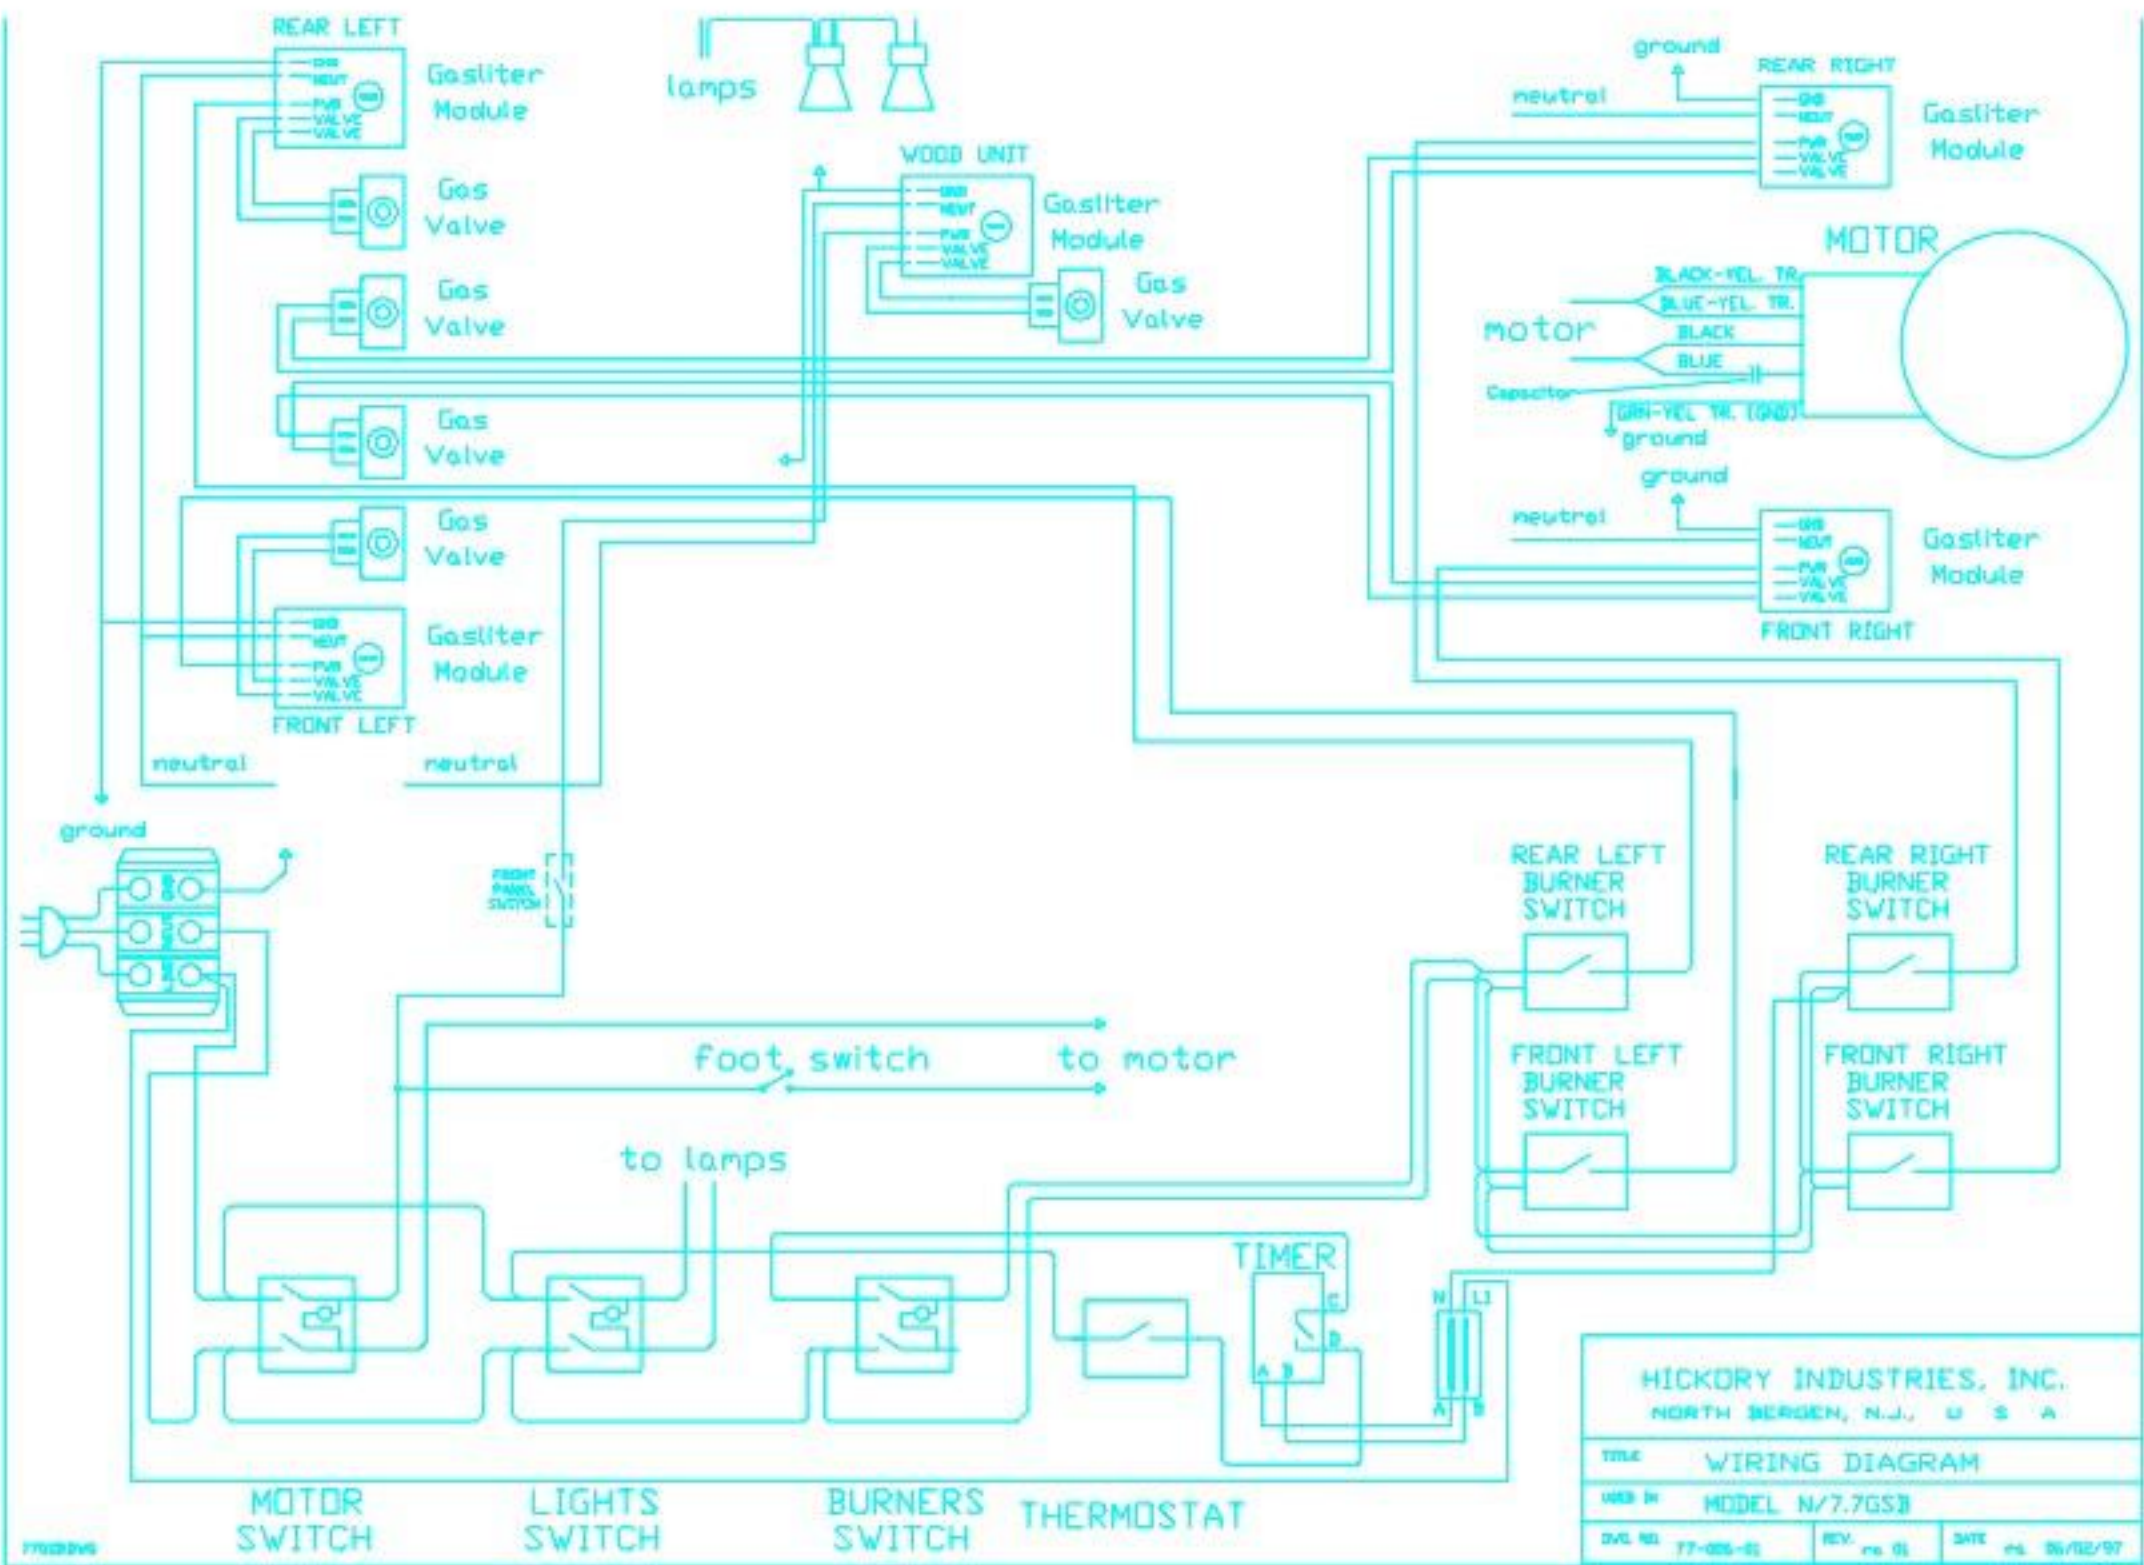

4900 Westside Avenue, North Bergen, New Jersey 07047 N/7.7G Installation 10/97
Tel: (201) 223-0050 Fax: (201) 223-0950

Hickory Industries, Inc.