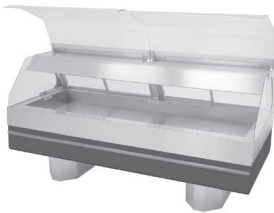

CATALOG OF REPLACEMENT PARTS

HHFC DELI DISPLAY CASES

HHFC8	ML-114913	High Profile
	ML-114919	Low Profile
	ML-126813	Two Tier
	ML-126814	Pedestal
	ML-126823	Designer

HHFC8C	ML-114916	Counter
--------	-----------	---------

CONTROL PANEL WITH OVERHEAD HEAT LAMPS

ILLUS.	PART NO.	NAME OF PART	AMT.
PL-56264			
1	00-424085-00001	Switch – Dimmer	AR
2	00-425440-00002	Switch – Dimmer (ML-126813)	AR
3	00-424085-00002	Knob – Dimmer Switch	AR
4	00-425440-00001	Thermostat – Well (375 Deg.)	AR
5	00-424085-00059	Knob – Well Thermostat	AR
6	00-424085-00043	Light – Indicator	AR
7	00-851800-00061	Fuse Holder	AR
8	00-424085-00069	Fuse Holder (For 40 Amp. Fuse) (Previous Construction)	AR
9	00-851800-00558	Fuse (20 Amp.)	AR
10	00-424085-00029	Fuse (40 Amp.) (Previous Construction)	AR

DELI CASE WITH OVERHEAD HEAT LAMPS

ILLUS.	PART NO.	NAME OF PART	AMT.
PL-56268			
1	00-424085-00038	Glass Front Panel (Full Service)	AR
2	00-851800-00555	Handle – Extrusion (Full Service)	1
3	00-851800-00554	Glass Front Panel (Self Service) (ML-114913, ML-114916, ML-114919, & ML-126814)	1
4	00-851800-00324	Glass Front Panel (Self Service) (ML-126813)	1
5	00-851800-00566	Trim – Glass (Self Service)	1
6	00-424085-00041	Bulb – Heat Lamp (120 W., 130 V.) (Full Service)	AR
7	00-851800-00287	Bulb – Heat Lamp (250 W., 120 V.) (Self Service) (Standard) (Non-Coated)	AR
8	00-851800-00306	Bulb – Heat Lamp (250 W., 120 V.) (Self Service) (Alternate) (Coated)	AR