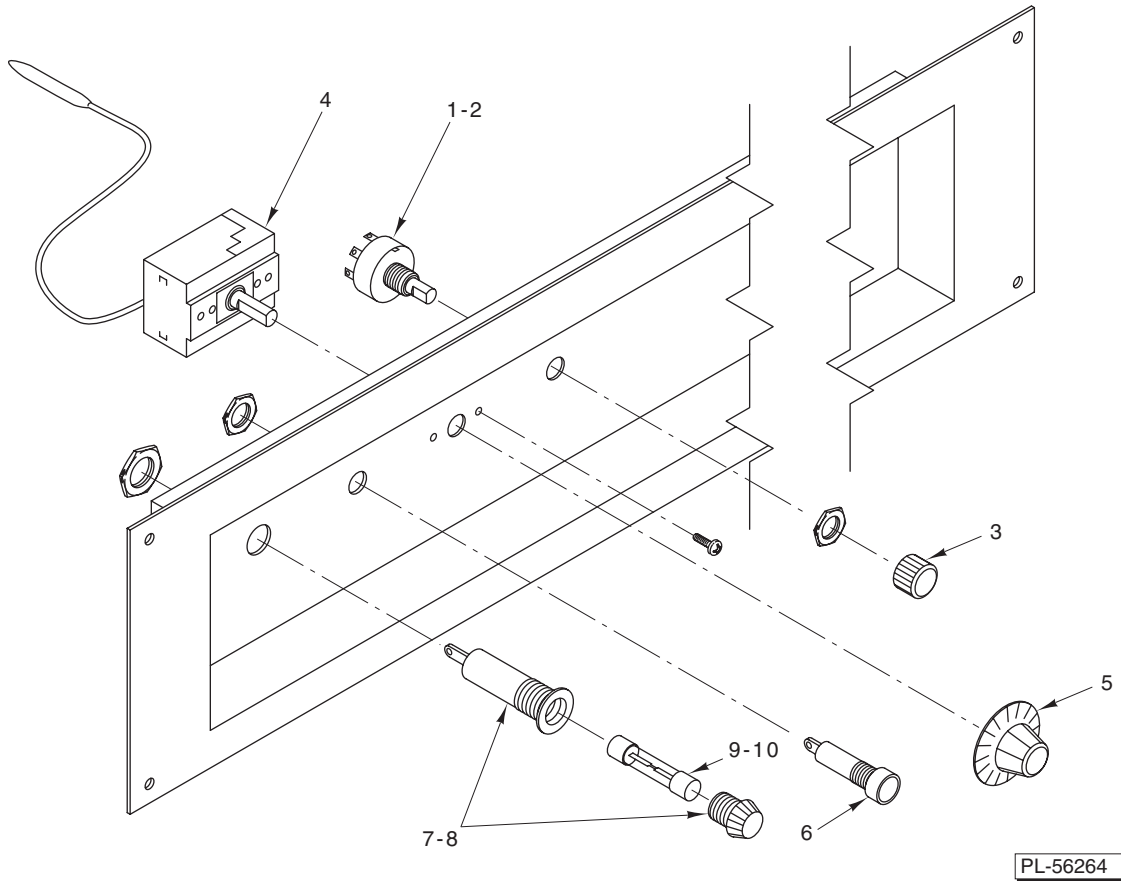

CATALOG OF REPLACEMENT PARTS

HHFC DELI DISPLAY CASES

HHFC8	ML-114913	High Profile
	ML-114919	Low Profile
	ML-126813	Two Tier
	ML-126814	Pedestal
	ML-126823	Designer

HHFC8C	ML-114916	Counter
--------	-----------	---------

CONTROL PANEL WITH OVERHEAD HEAT LAMPS

ILLUS.	PART NO.	NAME OF PART	AMT.
PL-56264			
1	00-424085-00001	Switch – Dimmer	AR
2	00-425440-00002	Switch – Dimmer (ML-126813)	AR
3	00-424085-00002	Knob – Dimmer Switch	AR
4	00-425440-00001	Thermostat – Well (375 Deg.)	AR
5	00-424085-00059	Knob – Well Thermostat	AR
6	00-424085-00043	Light – Indicator	AR
7	00-851800-00061	Fuse Holder	AR
8	00-424085-00069	Fuse Holder (For 40 Amp. Fuse) (Previous Construction)	AR
9	00-851800-00558	Fuse (20 Amp.)	AR
10	00-424085-00029	Fuse (40 Amp.) (Previous Construction)	AR