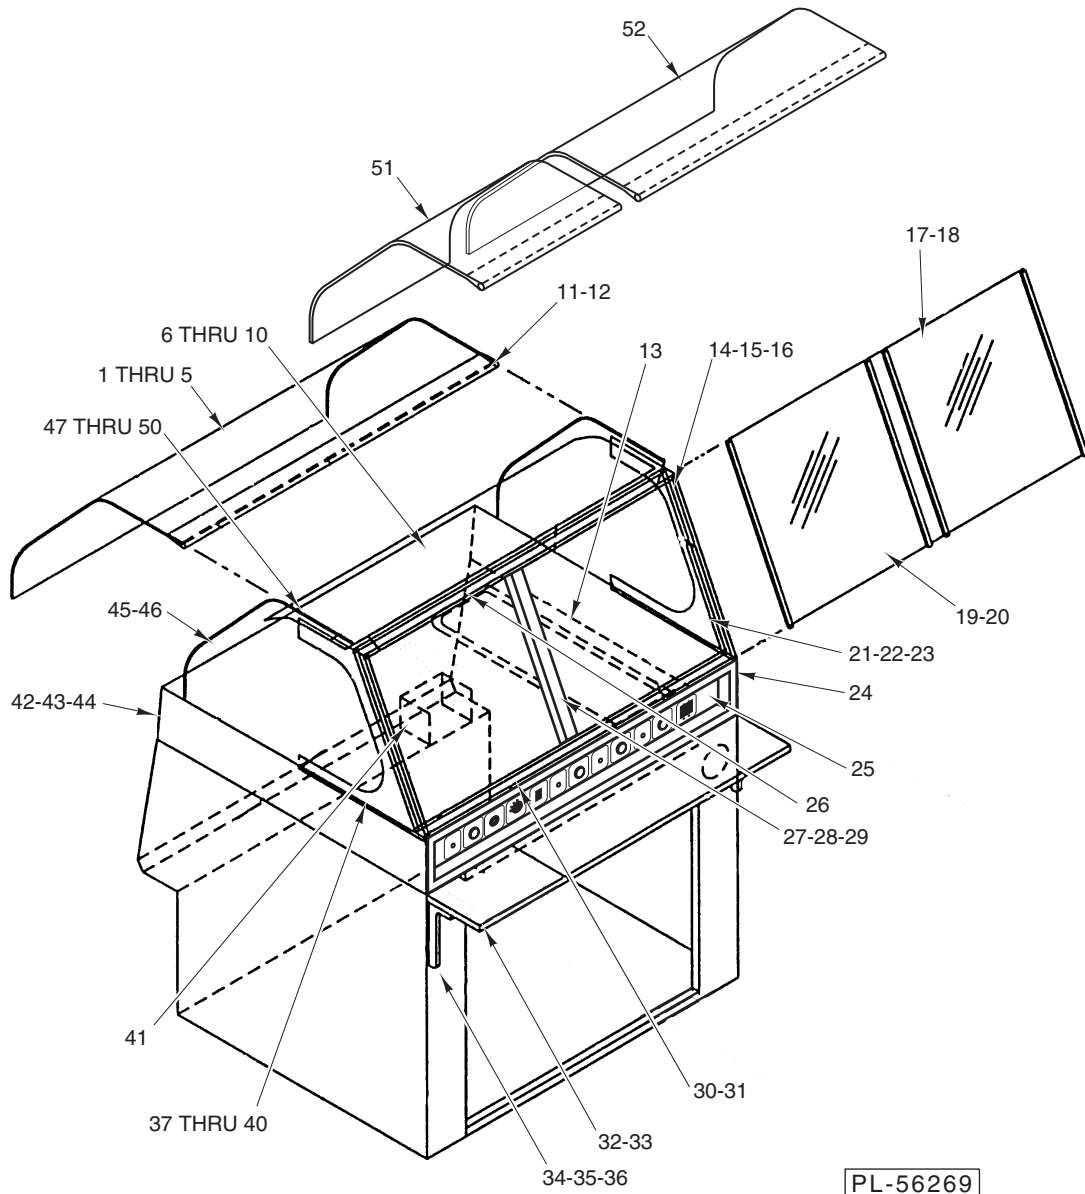

DELI CASE WITH OVERHEAD CAL ROD HEATERS

ILLUS.	PART NO.	NAME OF PART	AMT.
PL-56269			
1	00-424085-00038	Glass Front Panel (Full Service)	1
2	00-851800-00555	Handle - Extrusion (Full Service)	1
3	00-851800-00554	Glass Front Panel (Self Service) (ML-114913, ML-114916, ML-114919, & ML-126814)	1
4	00-851800-00324	Glass Front Panel (Self Service) (ML-126813)	1
5	00-851800-00566	Trim - Glass (Self Service)	1
6	00-877682	Bulb - Halogen (75 W.)	AR
7	00-877687-00029	Light Socket Assy.	AR
8	00-877687-00006	Element - Overhead Heater (920 W.)	AR
9	00-877687-00009	Bushing Wireways	AR
10	00-877687-00013	Element Guard - Cal Rod	AR
11	00-851800-00551	Clamp - Glass Upper (LH)	1
12	00-851800-00552	Clamp - Glass Upper (RH)	1