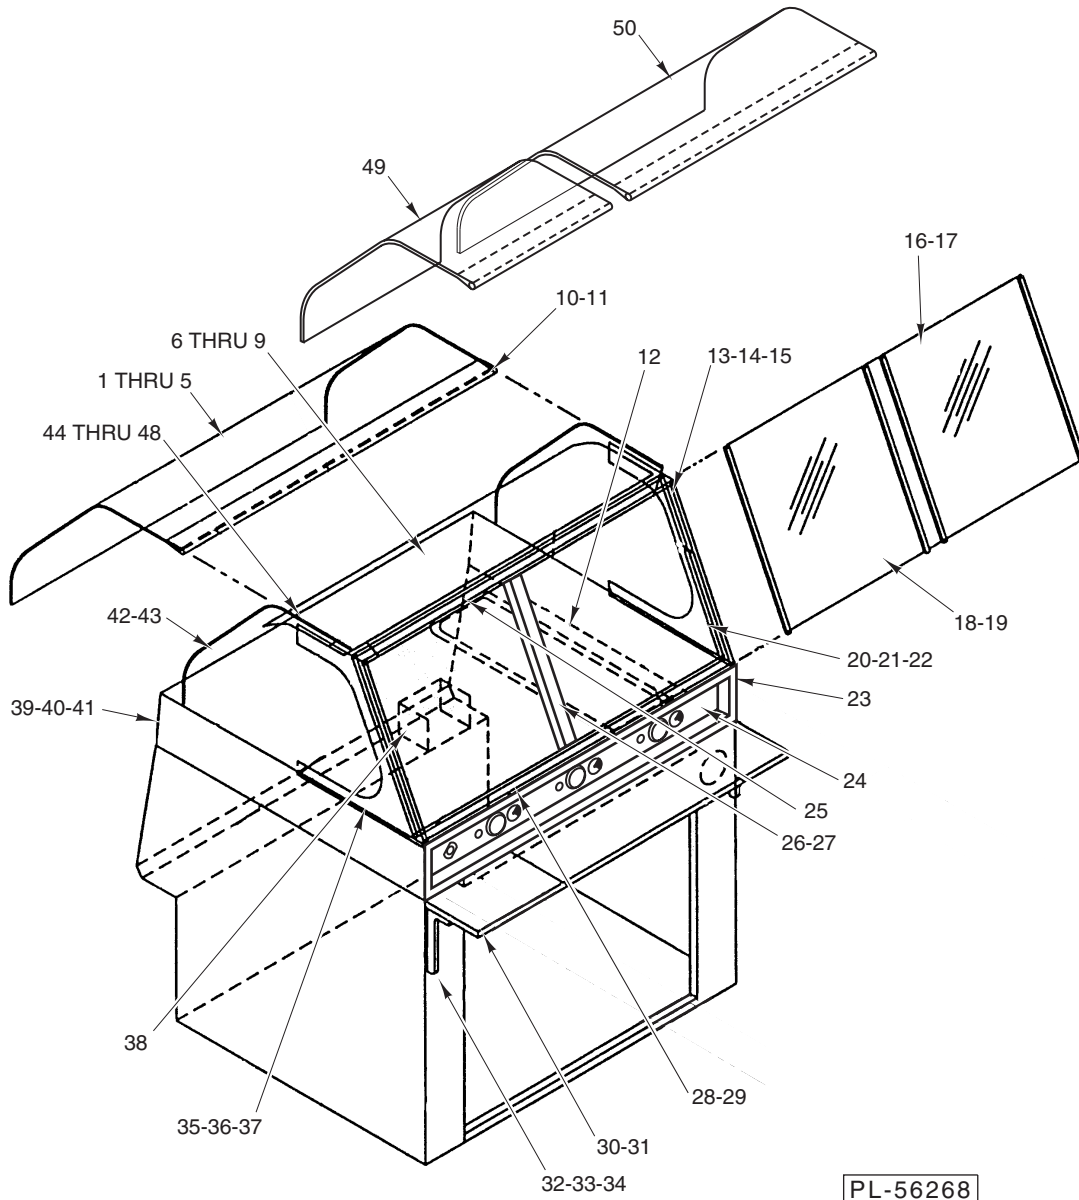

CONTROL PANEL WITH OVERHEAD HEAT LAMPS

ILLUS.	PART NO.	NAME OF PART	AMT.
PL-56264			
1	00-424085-00001	Switch – Dimmer	AR
2	00-425440-00002	Switch – Dimmer (ML-126813)	AR
3	00-424085-00002	Knob – Dimmer Switch	AR
4	00-425440-00001	Thermostat – Well (375 Deg.)	AR
5	00-424085-00059	Knob – Well Thermostat	AR
6	00-424085-00043	Light – Indicator	AR
7	00-851800-00061	Fuse Holder	AR
8	00-424085-00069	Fuse Holder (For 40 Amp. Fuse) (Previous Construction)	AR
9	00-851800-00558	Fuse (20 Amp.)	AR
10	00-424085-00029	Fuse (40 Amp.) (Previous Construction)	AR

DELI CASE WITH OVERHEAD HEAT LAMPS

ILLUS.	PART NO.	NAME OF PART	AMT.
PL-56268			
1	00-424085-00038	Glass Front Panel (Full Service)	AR
2	00-851800-00555	Handle – Extrusion (Full Service)	1
3	00-851800-00554	Glass Front Panel (Self Service) (ML-114913, ML-114916, ML-114919, & ML-126814)	1
4	00-851800-00324	Glass Front Panel (Self Service) (ML-126813)	1
5	00-851800-00566	Trim – Glass (Self Service)	1
6	00-424085-00041	Bulb – Heat Lamp (120 W., 130 V.) (Full Service)	AR
7	00-851800-00287	Bulb – Heat Lamp (250 W., 120 V.) (Self Service) (Standard) (Non-Coated)	AR
8	00-851800-00306	Bulb – Heat Lamp (250 W., 120 V.) (Self Service) (Alternate) (Coated)	AR