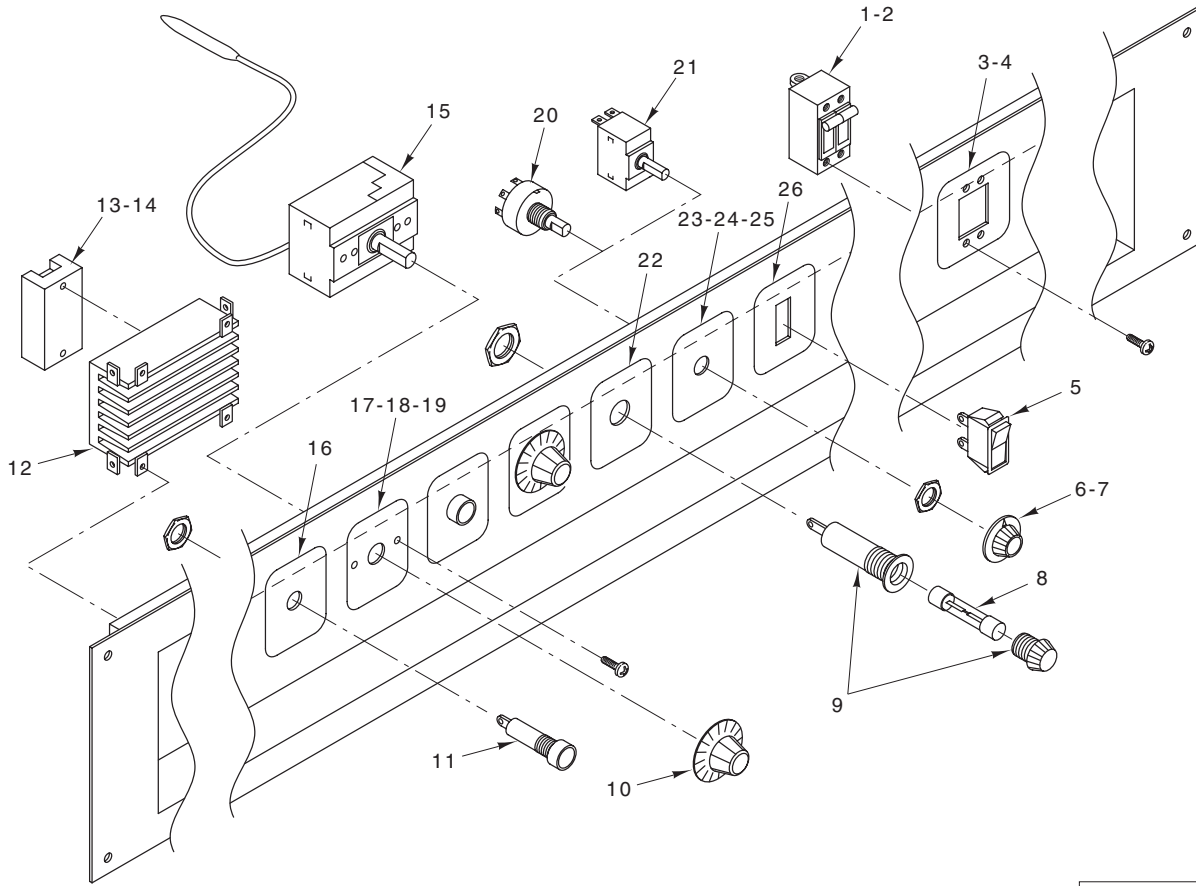

CATALOG OF REPLACEMENT PARTS

HHFC DELI DISPLAY CASES

HHFC8	ML-114913	High Profile
	ML-114919	Low Profile
	ML-126813	Two Tier
	ML-126814	Pedestal
	ML-126823	Designer

HHFC8C	ML-114916	Counter
--------	-----------	---------

CONTROL PANEL WITH OVERHEAD HEAT LAMPS

ILLUS.	PART NO.	NAME OF PART	AMT.
PL-56264			
1	00-424085-00001	Switch – Dimmer	AR
2	00-425440-00002	Switch – Dimmer (ML-126813)	AR
3	00-424085-00002	Knob – Dimmer Switch	AR
4	00-425440-00001	Thermostat – Well (375 Deg.)	AR
5	00-424085-00059	Knob – Well Thermostat	AR
6	00-424085-00043	Light – Indicator	AR
7	00-851800-00061	Fuse Holder	AR
8	00-424085-00069	Fuse Holder (For 40 Amp. Fuse) (Previous Construction)	AR
9	00-851800-00558	Fuse (20 Amp.)	AR
10	00-424085-00029	Fuse (40 Amp.) (Previous Construction)	AR