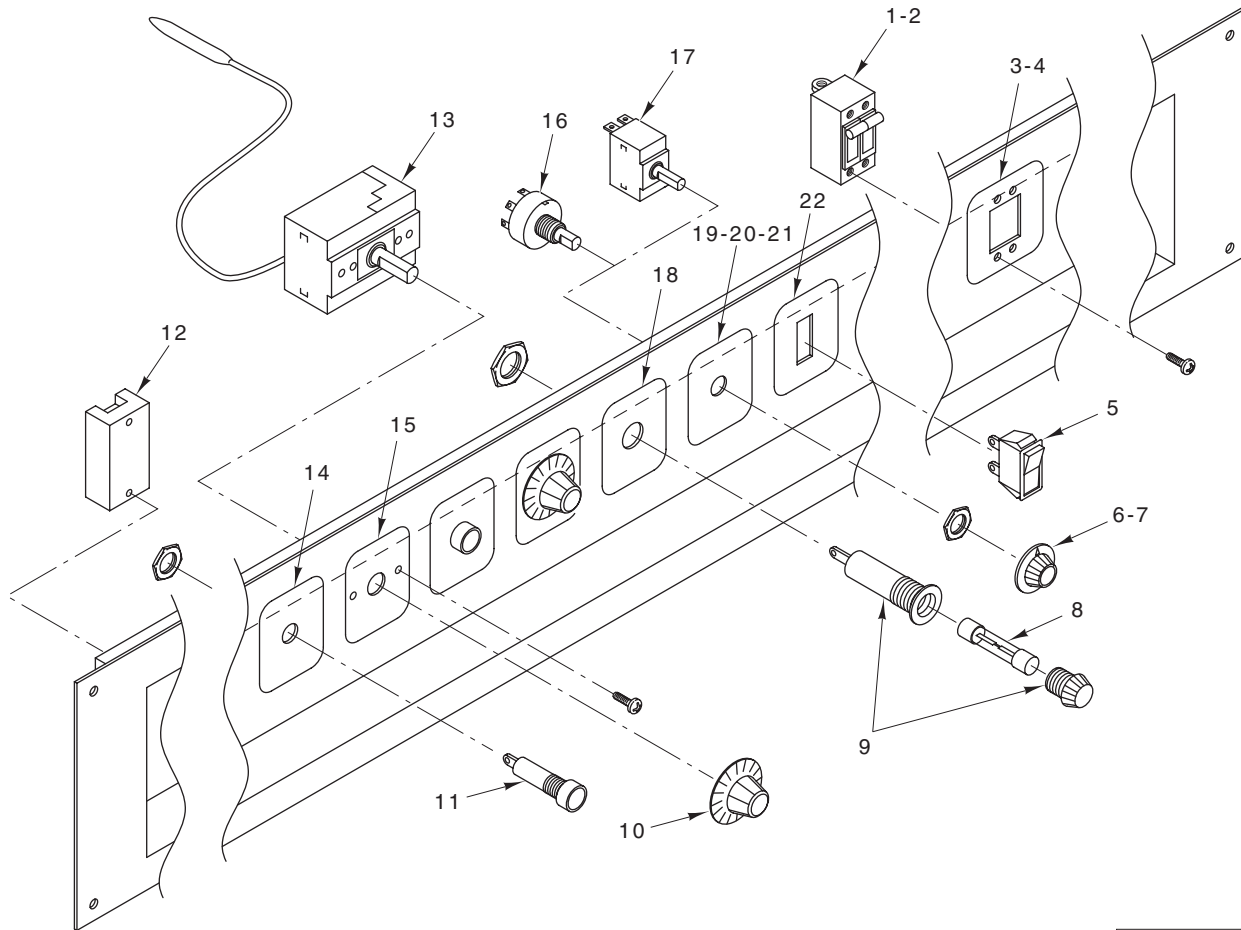

CATALOG OF REPLACEMENT PARTS

HHFC DELI DISPLAY CASES

HHFC4	ML-114911	High Profile
	ML-114917	Low Profile
	ML-126809	Two Tier
	ML-126810	Pedestal
	ML-126821	Designer

HHFC4C	ML-114914	Counter
--------	-----------	---------

CONTROL PANEL WITH OVERHEAD HEAT LAMPS

ILLUS.	PART NO.	NAME OF PART	AMT.
PL-56226			
1	00-424085-00001	Switch – Dimmer	AR
2	00-425440-00002	Switch – Dimmer (ML-126809)	AR
3	00-424085-00002	Knob – Dimmer Switch	AR
4	00-425440-00001	Thermostat – Well (375 Deg.)	AR
5	00-424085-00059	Knob – Well Thermostat	AR
6	00-424085-00043	Light – Indicator	AR
7	00-851800-00061	Fuse Holder	AR
8	00-851800-00422	Fuse (15 Amp.)	AR