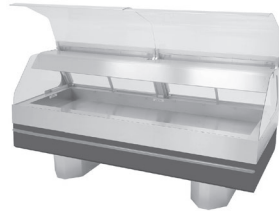

CATALOG OF REPLACEMENT PARTS

HHFC DELI DISPLAY CASES

HHFC4	ML-114911	High Profile
	ML-114917	Low Profile
	ML-126809	Two Tier
	ML-126810	Pedestal
	ML-126821	Designer

HHFC4C	ML-114914	Counter
--------	-----------	---------

CONTROL PANEL WITH OVERHEAD HEAT LAMPS

ILLUS.	PART NO.	NAME OF PART	AMT.
PL-56226			
1	00-424085-00001	Switch – Dimmer	AR
2	00-425440-00002	Switch – Dimmer (ML-126809)	AR
3	00-424085-00002	Knob – Dimmer Switch	AR
4	00-425440-00001	Thermostat – Well (375 Deg.)	AR
5	00-424085-00059	Knob – Well Thermostat	AR
6	00-424085-00043	Light – Indicator	AR
7	00-851800-00061	Fuse Holder	AR
8	00-851800-00422	Fuse (15 Amp.)	AR