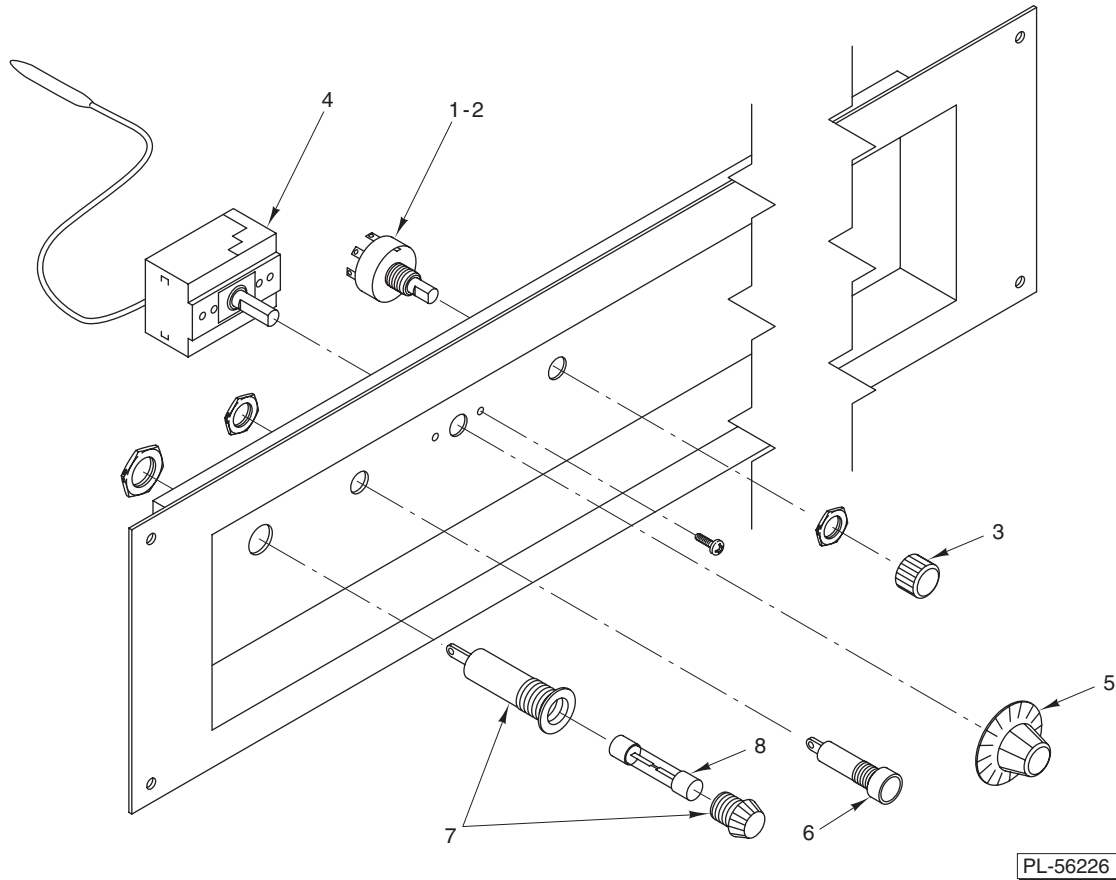

CATALOG OF REPLACEMENT PARTS

HHFC DELI DISPLAY CASES

HHFC4	ML-114911	High Profile
	ML-114917	Low Profile
	ML-126809	Two Tier
	ML-126810	Pedestal
	ML-126821	Designer

HHFC4C	ML-114914	Counter
--------	-----------	---------

CONTROL PANEL WITH OVERHEAD HEAT LAMPS

ILLUS.	PART NO.	NAME OF PART	AMT.
PL-56226			
1	00-424085-00001	Switch – Dimmer	AR
2	00-425440-00002	Switch – Dimmer (ML-126809)	AR
3	00-424085-00002	Knob – Dimmer Switch	AR
4	00-425440-00001	Thermostat – Well (375 Deg.)	AR
5	00-424085-00059	Knob – Well Thermostat	AR
6	00-424085-00043	Light – Indicator	AR
7	00-851800-00061	Fuse Holder	AR
8	00-851800-00422	Fuse (15 Amp.)	AR