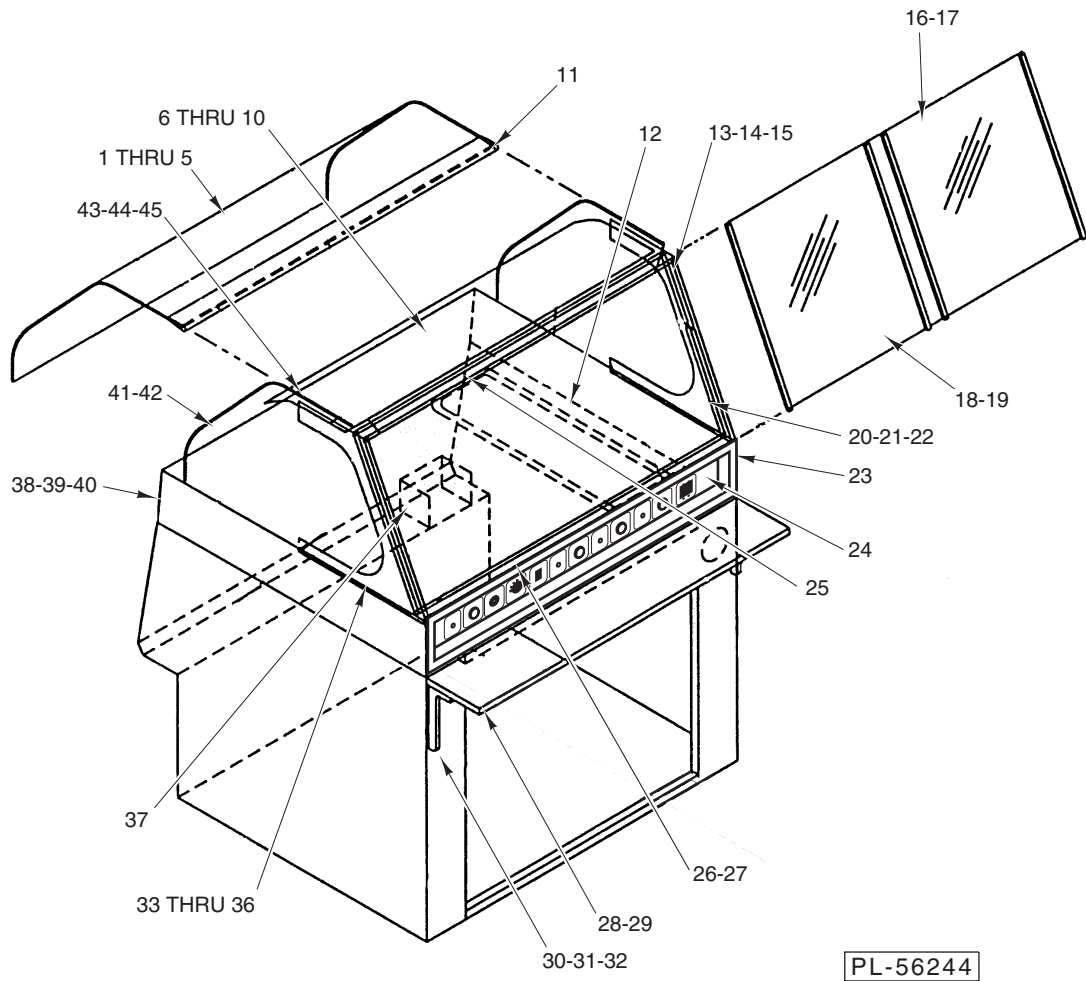

DELI CASE WITH OVERHEAD HEAT LAMPS

DELI CASE WITH OVERHEAD HEAT LAMPS

ILLUS. PL-56225	PART NO.	NAME OF PART	AMT.
1	00-424085-00036	Glass Front Panel (Full Service)	AR
2	00-851800-00521	Handle – Extrusion (Full Service)	1
3	00-851800-00305	Glass Front Panel (Self Service) (ML-114911, ML-114914, ML-114917, & ML-126810)	1
4	00-851800-00322	Glass Front Panel (Self Service) (ML-126809)	1
5	00-851800-00529	Trim – Glass (Self Service)	1
6	00-424085-00041	Bulb – Heat Lamp (120 W., 130 V.) (Full Service)	AR
7	00-851800-00287	Bulb – Heat Lamp (250 W., 120 V.) (Self Service) (Standard) (Non-Coated)	AR
8	00-851800-00306	Bulb – Heat Lamp (250 W., 120 V.) (Self Service) (Alternate) (Coated)	AR
9	00-424085-00045	Socket Assy. – Heat Lamp	AR
10	00-424085-00033	Clamp – Glass Upper	2
11	00-424085-00023	Element – Well (750 W., 120 V.)	AR
12	00-424085-00004	Jamb – Door Side	2
13	00-851800-00528	Gasket – Door Seal (ML-114911, ML-114914, ML-114917, & ML-126810)	AR
14	00-851800-00565	Gasket – Door Seal (ML-126809 & ML-126821)	AR
15	00-424085-00011	Glass – Door (RH)	1
16	00-424085-00018	Glass – Door (RH) (Mirrored)	1
17	00-424085-00012	Glass – Door (LH)	1
18	00-424085-00017	Glass – Door (LH) (Mirrored)	1
19	00-424085-00050	Strut (RH)	1
20	00-851800-00507	Cover – Strut (RH)	AR
21	00-851800-00525	Wire Cover Weldment (RH)	AR
22	00-851800-00523	Panel – Well Trim (RH) (SST) (ML-114911, ML-114914, ML-114917, & ML-126810)	1
23	00-424085-00057	Block – Terminal Top	AR
24	00-424085-00008	Track – Door Upper	1
25	00-424085-00003	Glide – Door (White Nylon)	AR
26	00-424085-00005	Track – Door Lower	1
27	00-424085-00046	Board – Sandwich (W/O Hinges)	1
28	00-851800-00526	Cutting Board Backer	AR
29	00-424085-00042	Hinge – Sandwich Board (All Except ML-114914)	AR
30	00-851800-00540	Cutting Board – Stationary Assy. (LH) (ML-114914)	AR
31	00-851800-00541	Cutting Board – Stationary Assy. (RH) (ML-114914)	AR
32	00-424085-00049	Strut (LH)	1
33	00-851800-00506	Cover – Strut (LH)	AR
34	00-851800-00524	Wire Cover Weldment (LH)	AR
35	00-424085-00056	Block – Terminal Bottom	AR
36	00-424085-00024	Panel – Well Front (All Except ML-126809)	1
37	00-425440-00008	Glass – Well Front (ML-126809)	1
38	00-851800-00522	Panel – Well Trim (LH) (SST) (ML-114911, ML-114914, ML-114917, & ML-126810)	1
39	00-424085-00039	Panel – Side Glass (Clear)	2
40	00-424085-00040	Panel – Side Glass (Mirrored)	AR
41	00-424085-00060	Canopy – Top (SST)	1
42	00-851800-00584	Canopy – Top Rear (Light Shade) (SST) (ML-126809)	AR
43	00-851800-00567	Cover – Hinge	AR
44	00-851800-00530	Cylinder – Lift	AR
	00-425440-00017	Breaker Base – Master On/Off (ML-126809)	AR
	00-424085-00067	Bar – Divider (Long) (All Except ML-126809)	AR
	00-424085-00068	Bar – Divider (Short) (All Except ML-126809)	AR
	00-425440-00005	Extrusion – Rack Glide (Upper) (ML-126809)	AR
	00-425440-00004	Slide – Rack Glide (Nylon) (ML-126809)	AR
	00-425440-00011	Rack (Upper) (ML-126809)	AR
	00-425440-00014	Rack (Lower) (ML-126809)	AR
	00-851800-00453	Leg (ML-114914)	AR
	00-853557	Temperature Probe – Laser	AR
	00-424087-00001	Caster – Swivel (5 In.) (All Except ML-114914)	AR
	00-851800-00539	Midshelf (ML-114911 & ML-114917)	AR