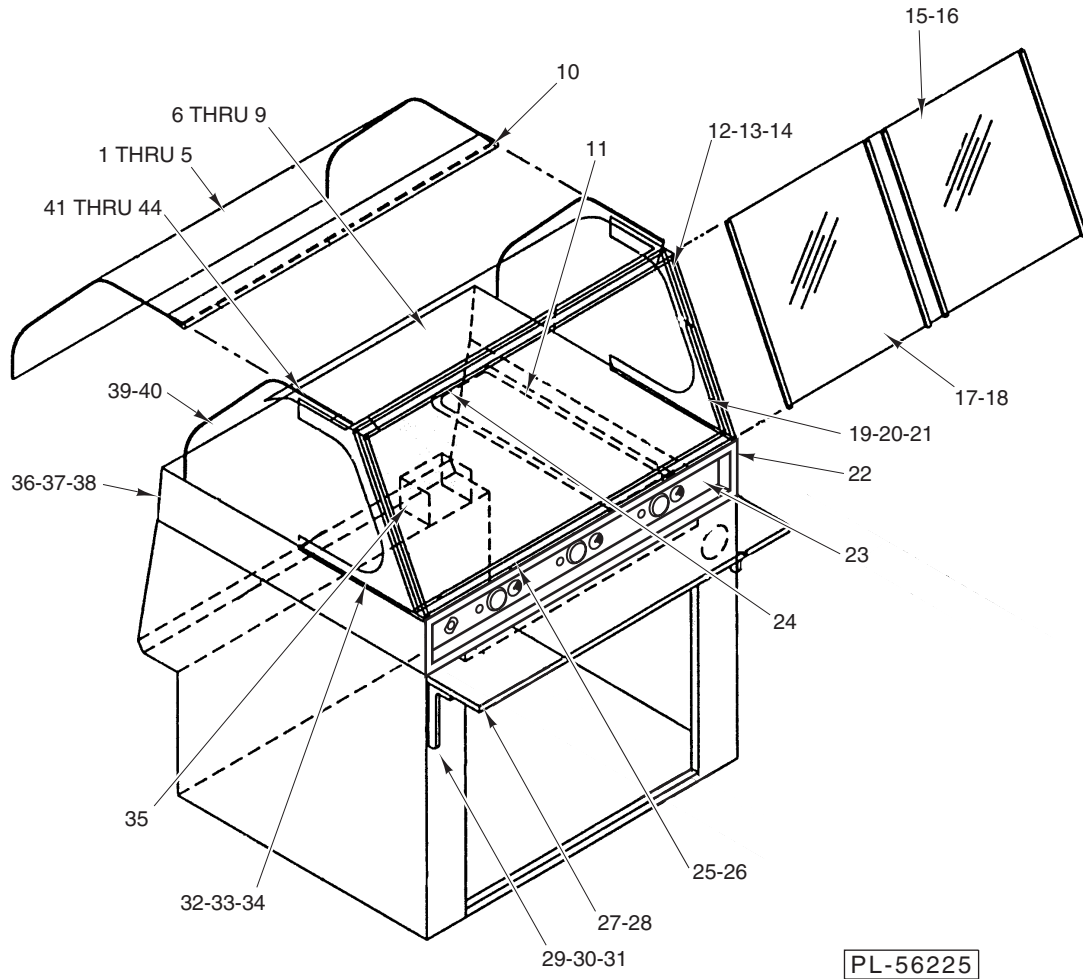

DELI CASE WITH OVERHEAD HEAT LAMPS

DELI CASE WITH OVERHEAD HEAT LAMPS

ILLUS. PL-56225	PART NO.	NAME OF PART	AMT.
1	00-424085-00036	Glass Front Panel (Full Service)	AR
2	00-851800-00521	Handle – Extrusion (Full Service)	1
3	00-851800-00305	Glass Front Panel (Self Service) (ML-114911, ML-114914, ML-114917, & ML-126810)	1
4	00-851800-00322	Glass Front Panel (Self Service) (ML-126809)	1
5	00-851800-00529	Trim – Glass (Self Service)	1
6	00-424085-00041	Bulb – Heat Lamp (120 W., 130 V.) (Full Service)	AR
7	00-851800-00287	Bulb – Heat Lamp (250 W., 120 V.) (Self Service) (Standard) (Non-Coated)	AR
8	00-851800-00306	Bulb – Heat Lamp (250 W., 120 V.) (Self Service) (Alternate) (Coated)	AR
9	00-424085-00045	Socket Assy. – Heat Lamp	AR
10	00-424085-00033	Clamp – Glass Upper	2
11	00-424085-00023	Element – Well (750 W., 120 V.)	AR
12	00-424085-00004	Jamb – Door Side	2
13	00-851800-00528	Gasket – Door Seal (ML-114911, ML-114914, ML-114917, & ML-126810)	AR
14	00-851800-00565	Gasket – Door Seal (ML-126809 & ML-126821)	AR
15	00-424085-00011	Glass – Door (RH)	1
16	00-424085-00018	Glass – Door (RH) (Mirrored)	1
17	00-424085-00012	Glass – Door (LH)	1
18	00-424085-00017	Glass – Door (LH) (Mirrored)	1
19	00-424085-00050	Strut (RH)	1
20	00-851800-00507	Cover – Strut (RH)	AR
21	00-851800-00525	Wire Cover Weldment (RH)	AR
22	00-851800-00523	Panel – Well Trim (RH) (SST) (ML-114911, ML-114914, ML-114917, & ML-126810)	1
23	00-424085-00057	Block – Terminal Top	AR
24	00-424085-00008	Track – Door Upper	1
25	00-424085-00003	Glide – Door (White Nylon)	AR
26	00-424085-00005	Track – Door Lower	1
27	00-424085-00046	Board – Sandwich (W/O Hinges)	1
28	00-851800-00526	Cutting Board Backer	AR
29	00-424085-00042	Hinge – Sandwich Board (All Except ML-114914)	AR
30	00-851800-00540	Cutting Board – Stationary Assy. (LH) (ML-114914)	AR
31	00-851800-00541	Cutting Board – Stationary Assy. (RH) (ML-114914)	AR
32	00-424085-00049	Strut (LH)	1
33	00-851800-00506	Cover – Strut (LH)	AR
34	00-851800-00524	Wire Cover Weldment (LH)	AR
35	00-424085-00056	Block – Terminal Bottom	AR
36	00-424085-00024	Panel – Well Front (All Except ML-126809)	1
37	00-425440-00008	Glass – Well Front (ML-126809)	1
38	00-851800-00522	Panel – Well Trim (LH) (SST) (ML-114911, ML-114914, ML-114917, & ML-126810)	1
39	00-424085-00039	Panel – Side Glass (Clear)	2
40	00-424085-00040	Panel – Side Glass (Mirrored)	AR
41	00-424085-00060	Canopy – Top (SST)	1
42	00-851800-00584	Canopy – Top Rear (Light Shade) (SST) (ML-126809)	AR
43	00-851800-00567	Cover – Hinge	AR
44	00-851800-00530	Cylinder – Lift	AR
	00-425440-00017	Breaker Base – Master On/Off (ML-126809)	AR
	00-424085-00067	Bar – Divider (Long) (All Except ML-126809)	AR
	00-424085-00068	Bar – Divider (Short) (All Except ML-126809)	AR
	00-425440-00005	Extrusion – Rack Glide (Upper) (ML-126809)	AR
	00-425440-00004	Slide – Rack Glide (Nylon) (ML-126809)	AR
	00-425440-00011	Rack (Upper) (ML-126809)	AR
	00-425440-00014	Rack (Lower) (ML-126809)	AR
	00-851800-00453	Leg (ML-114914)	AR
	00-853557	Temperature Probe – Laser	AR
	00-424087-00001	Caster – Swivel (5 In.) (All Except ML-114914)	AR
	00-851800-00539	Midshelf (ML-114911 & ML-114917)	AR