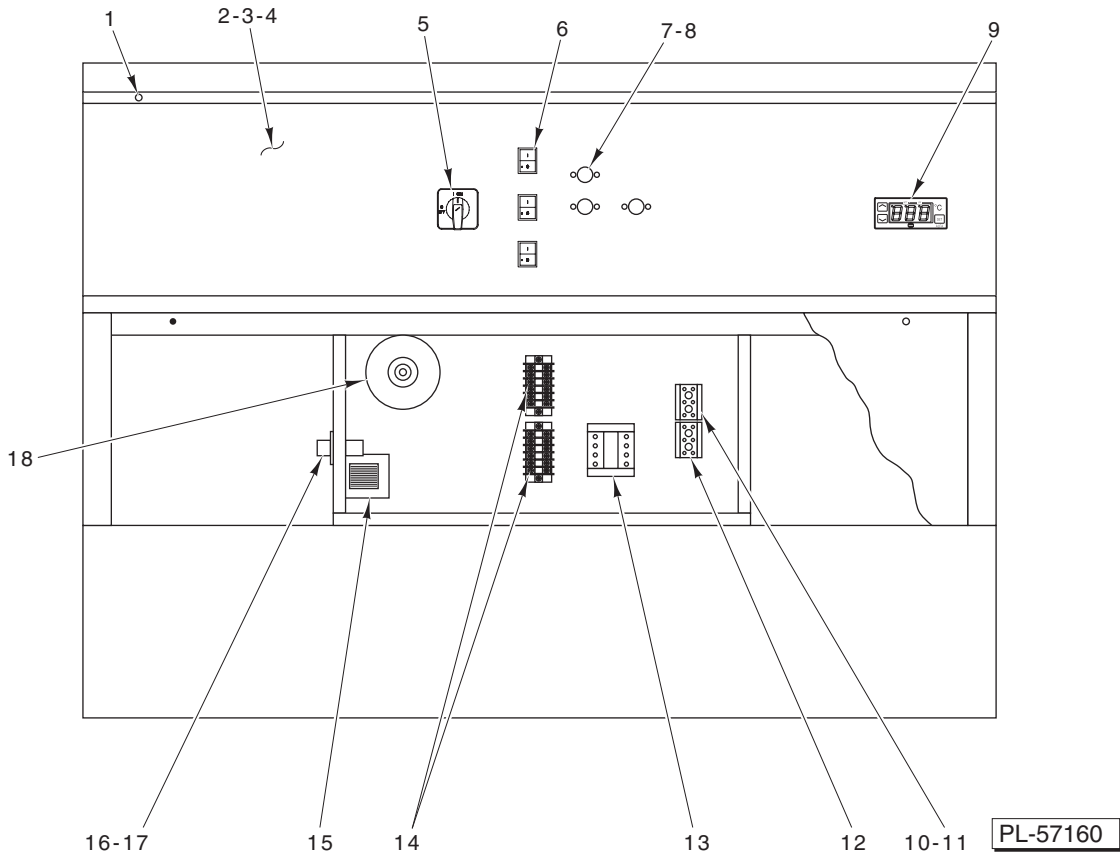

CONTROLS AND ELECTRICAL COMPONENTS

ILLUS.	PART NO.	NAME OF PART	AMT.
PL-57160			
1	00-877707-00061	Mach. Screw M5 X 12 Hex Button Hd.	AR
2	00-877708-00409	Panel – Control (SST) (ML-132073)	1
3	00-877708-00609	Panel – Control (SST) (ML-132074)	1
4	00-877708-00809	Panel – Control (SST) (ML-132075)	1
5	00-877707-00028	Switch – Rotary (Main Power)	1
6	00-877707-00029	Switch – Toggle (Lights & Heaters)	3
7	00-356840	Holder – Fuse	3
8	00-422905-00097	Fuse (10 Amp.)	3
9	00-877707-00004	Controller (Self-Service) (Includes Sensor)	1
10	00-877707-00030	Block – Terminal (1-2-3)	1
11	00-358712-00003	Jumpers – Copper	AR
12	00-877707-00056	Block – Terminal (4-5-6)	1
13	00-360151	Relay	1
14	00-422800-00068	Block – Terminal (6-Position)	2
15	00-877707-00022	Transformer (230/12 V.)	1
16	00-356840	Holder – Fuse	1
17	00-877707-00024	Fuse (2.5 Amp., 12 V.)	1
18	00-877707-00021	Transformer (208/230 V.)	1