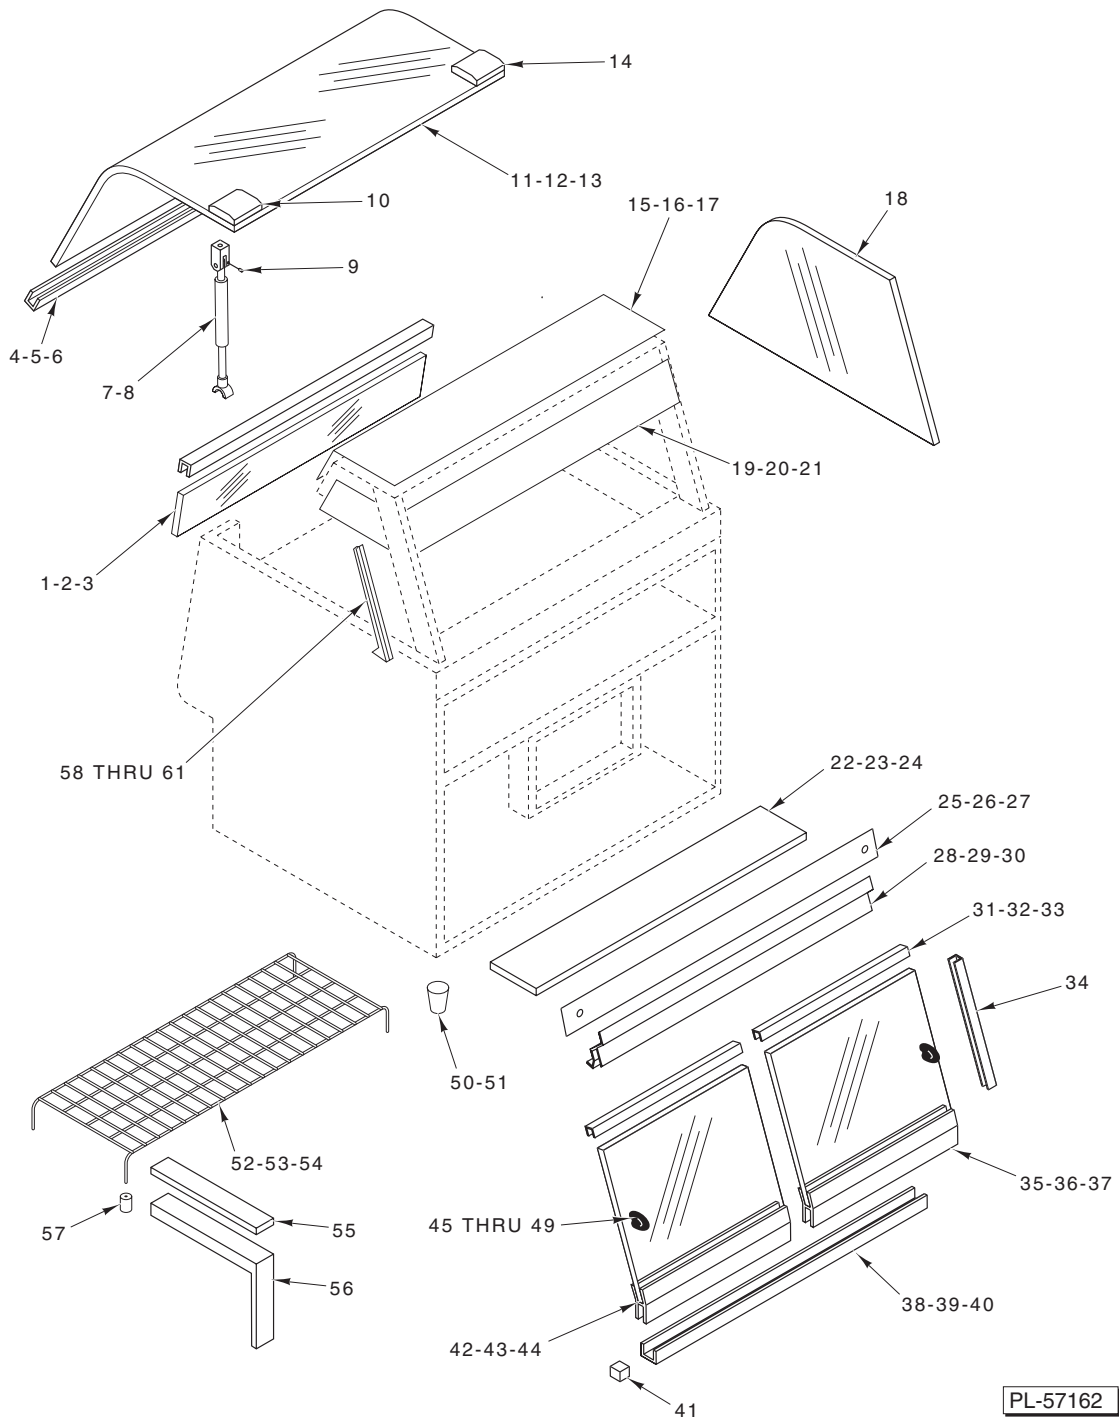

CATALOG OF REPLACEMENT PARTS

HHTC SERIES HOT TWO-TIER CASE

HHTC4	ML-132073
HHTC6	ML-132074
HHTC8	ML-132075

Table of Contents

3	Controls and Electrical Components
5	Glass and Doors
7	Lights and Heating Components

CONTROLS AND ELECTRICAL COMPONENTS

ILLUS.	PART NO.	NAME OF PART	AMT.
PL-57160			
1	00-877707-00061	Mach. Screw M5 X 12 Hex Button Hd.	AR
2	00-877708-00409	Panel – Control (SST) (ML-132073)	1
3	00-877708-00609	Panel – Control (SST) (ML-132074)	1
4	00-877708-00809	Panel – Control (SST) (ML-132075)	1
5	00-877707-00028	Switch – Rotary (Main Power)	1
6	00-877707-00029	Switch – Toggle (Lights & Heaters)	3
7	00-356840	Holder – Fuse	3
8	00-422905-00097	Fuse (10 Amp.)	3
9	00-877707-00004	Controller (Self-Service) (Includes Sensor)	1
10	00-877707-00030	Block – Terminal (1-2-3)	1
11	00-358712-00003	Jumpers – Copper	AR
12	00-877707-00056	Block – Terminal (4-5-6)	1
13	00-360151	Relay	1
14	00-422800-00068	Block – Terminal (6-Position)	2
15	00-877707-00022	Transformer (230/12 V.)	1
16	00-356840	Holder – Fuse	1
17	00-877707-00024	Fuse (2.5 Amp., 12 V.)	1
18	00-877707-00021	Transformer (208/230 V.)	1