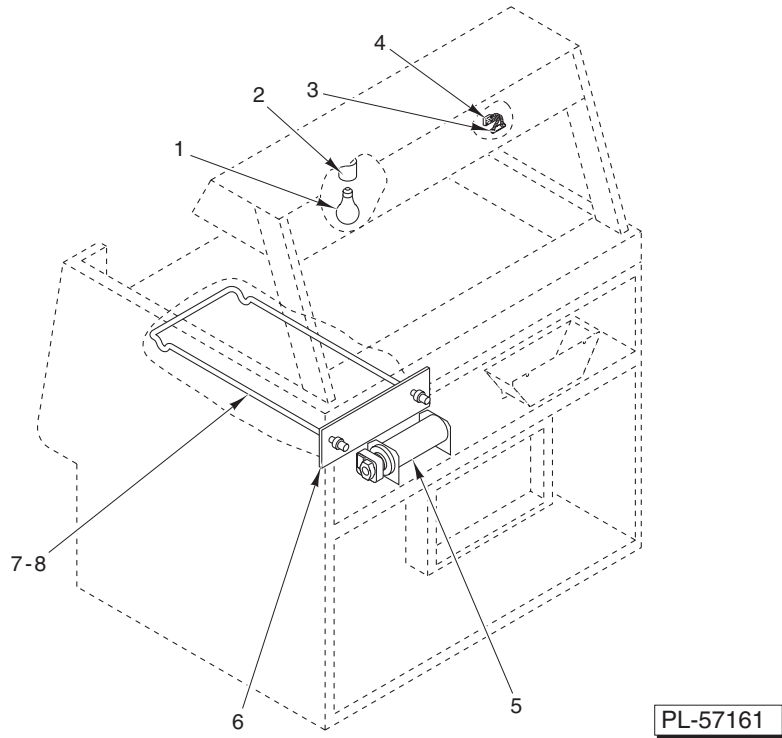

LIGHTS AND HEATING COMPONENTS

LIGHTS AND HEATING COMPONENTS

ILLUS.	PART NO.	NAME OF PART	AMT.
PL-57161			
1	00-877708-00008	Bulb – Coated (100 W., 10,000 Hour)	AR
2	00-877708-00001	Socket – Bulb	AR
3	00-877707-00008	Heater – Upper (250 W.) Ceramic	AR
4	00-877707-00047	Block – Terminal (2-Position) (Ceramic)	AR
5	00-877707-00009	Fan – Well Heater	AR
6	00-877708-00013	Plate – Element Mounting	AR
7	00-877707-00006	Element – Well Heater (1500 W., 208 V.)	AR
8	00-877707-00053	Element – Well Heater (1500 W., 230 V.)	AR