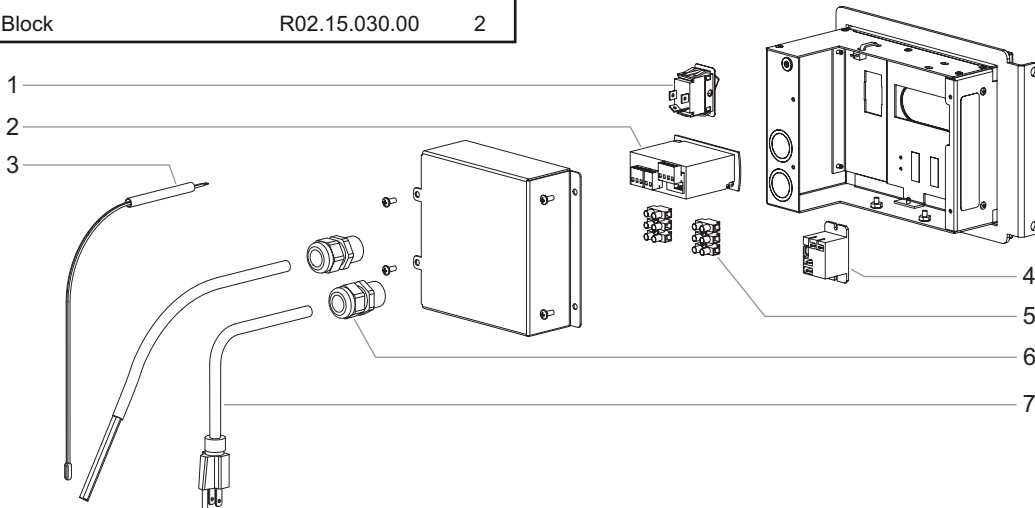

PARTS FOR CONTROL ENCLOSURE

Item	Description	Part No.	Qty.
1	Switch, Rocker	02.19.015.00	1
2	Controller, Electronic w/ Probe	R02.01.375.00	1
3	Temperature Probe	02.01.387.00	1
4	Relay	02.01.088.00	1
5	Terminal Block	R02.15.030.00	2

Item	Description	Part No.	Qty.
6	Cord Grip (CWB Models only)	R02.20.259.00	2
7	Power Cord (CWB Models only)	02.18.284.00	1
8	Conversion Kit (includes items 1-7, control box, and wiring diagram)	R00.02.0094.00	1