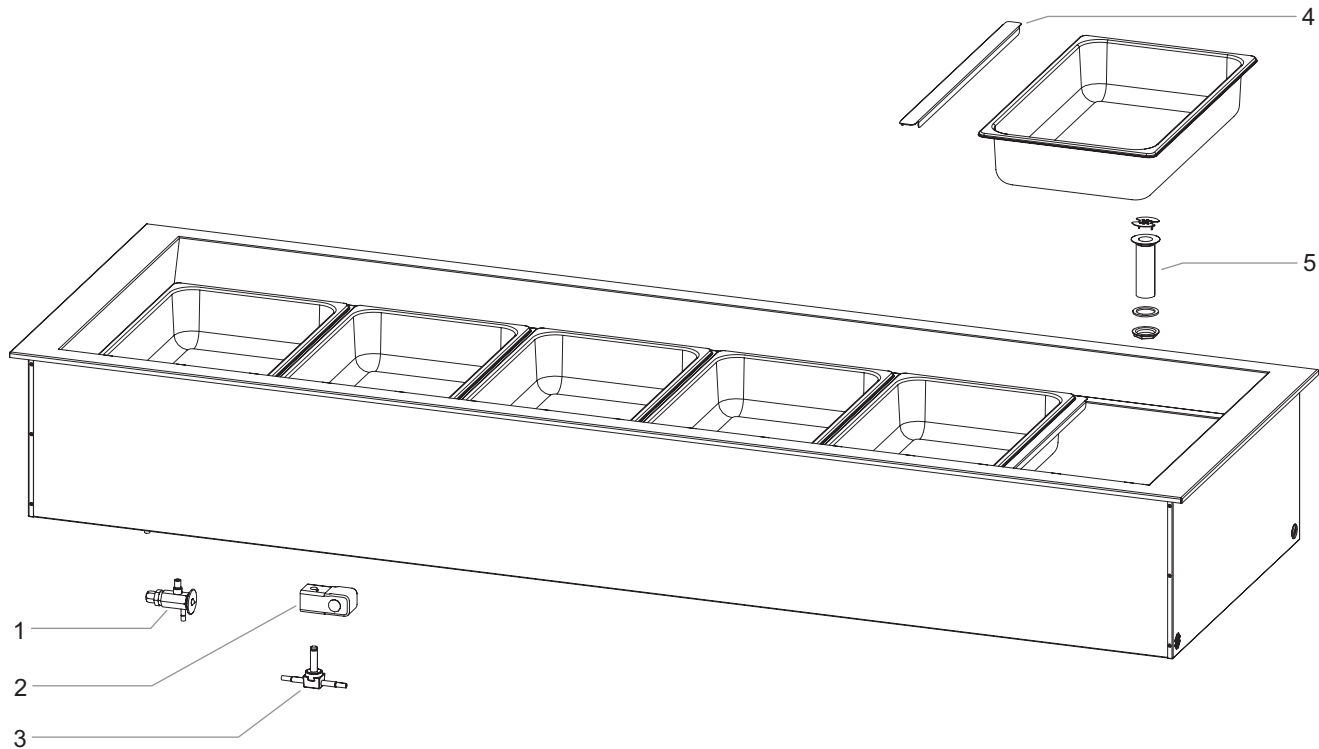

PARTS FOR MAIN ASSEMBLY

Item Description	Part No.	Qty.
1 TXV Valve		
1-4 Well Models	03.02.075.00	1
5-6 Well Models	03.02.076.00	1
2 Solenoid Coil (CWBX Models only)		
120 V	03.02.082.00	1
240 V	03.02.084.00	1
3 Solenoid Valve (CWBX Models only)	03.02.081.00	1

Item Description	Part No.	Qty.
4 Pan Divider	04.47.090.00	1-5
5 Drain w/ Gasket and Nut	03.05.109.00	1
Wiring Diagrams		
CWB Models	10-01-1099	
CWBR and CWBX Models	10-01-1101	

NOTE: Quantities shown as a range (example = "1-5") are dependent upon the number of wells in a unit.