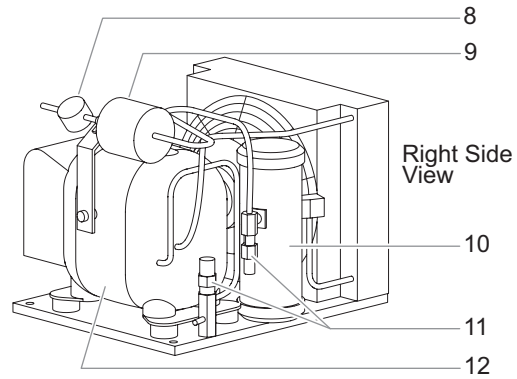

PARTS FOR CONDENSING UNIT (CWB AND CWBR MODELS)

Item	Description	Part No.	Qty.
1	Fan Motor, Condensing Unit		
	1/4, 1/3 hp Compressor	03.13.004.00	1
	1/2 hp Compressor	03.13.021.00	1
2	Fan Shroud, Condensing Unit		
	1/4, 1/3 hp Compressor	03.13.014.00	1
	1/2 HP Compressor	03.13.026.00	1
3	Fan Blade, Condensing Unit		
	1/4, 1/3 hp Compressor	03.13.005.00	1
	1/2 hp Compressor	03.13.022.00	1
4	Air Condenser, Condensing Unit		
	1/4 hp Compressor	03.13.006.00	1
	1/3 hp Compressor	03.13.017.00	1
	1/2 hp Compressor	03.13.023.00	1
5	Condenser Shroud, Condensing Unit		
	1/4, 1/3 hp Compressor	03.13.029.00	1
	1/2 hp Compressor	03.13.031.00	1

Item	Description	Part No.	Qty.
6	Relay, Compressor		
	1/4 hp Compressor	03.13.015.00	1
	1/3 hp Compressor	03.13.019.00	1
	1/2 hp Compressor	03.13.027.00	1
7	Starter, Compressor		
	1/4 hp Compressor	03.13.016.00	1
	1/3 hp Compressor	03.13.020.00	1
	1/2 hp Compressor	03.13.028.00	1
8	Sight Glass	03.13.002.00	1
9	Filter Drier	03.13.003.00	1
10	Accumulator (Receiver)		
	1/4, 1/3 hp Compressor	03.13.010.00	1
	1/2 hp Compressor	03.13.024.00	1
11	Valve, Service	03.13.012.00	2
12	Compressor		
	1/4 hp	03.13.013.00	1
	1/3 hp	03.13.018.00	1
	1/2 hp	03.13.025.00	1