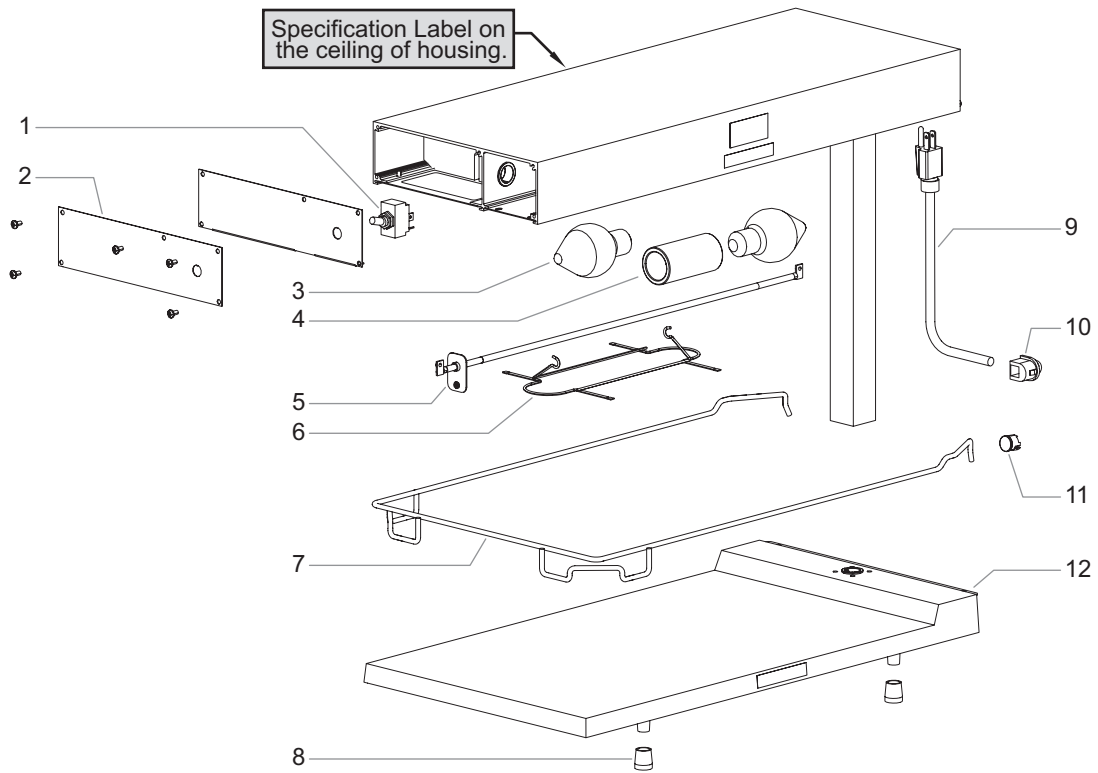

<u>Model Name</u>	<u>Page</u>
GRFF and GRFFL.....	2
GRFFB and GRFFBL.....	3

Replacement Parts List

Glo-Ray® Portable Food Warmers

GRFF Series

Item	Description	Part No.	Qty.
1	On/Off Switch, Toggle	R02.19.008A.00	1
2	Label		
	GRFF, Toggle Switch	07.01.039.00	1
	GRFFL, Toggle Switch	07.01.043.00	1
	GRFF, Infinite Control	07.01.038.00	1
	GRFFL, Infinite Control	07.01.044.00	1
3	Bulb		
	120 V	02.30.265.00	2
	220, 220-230, 230-240, 240 V	02.30.266.00	2
4	Lamp Holder	R02.30.045.00	1
5	Heating Element		
	120 V	R02.08.101D.00	1
	220, 220-230, V	R02.08.136E.00	1
	240, 230-240 V	R02.08.103E.00	1
6	Wire Guard	04.37.100.00	1
7	Rubber Feet	R05.30.068.00	4
8	Base Assembly, GRFF	04.09.520.00	1
9	Cord Grip		
	Right Angle	02.20.330.00	1
	Straight	02.20.212.00	1

Item	Description	Part No.	Qty.
1	On/Off Switch, Toggle	R02.19.008A.00	1
2	Label		
	GRFFB , Toggle Switch	07.01.039.00	1
	GRFFBL , Toggle Switch	07.01.043.00	1
	GRFFB , Infinite Control	07.01.038.00	1
	GRFFBL , Infinite Control	07.01.044.00	1
3	Bulb		
	120 V	02.30.265.00	2
	220, 220–230, 230–240, 240 V	02.30.266.00	2
4	Lamp Holder	R02.30.045.00	1
5	Heating Element		
	120 V (Standard)	R02.08.101D.00	1
	120 V (No Base Heat Option)	R02.08.001D.00	
	220, 220–230 V	R02.08.136E.00	1
	240, 230–240 V	R02.08.103E.00	1
6	Wire Guard	04.37.100.00	1
7	Pan Rail	04.09.410.00	1
8	Rubber Feet	05.06.038.00	4
9	Cord and Plug		
	120 V: NEMA 5-15P	R02.18.030.00	1
	220, 220–230 V: CEE 7/7 Schuko	02.18.077.00	1
	240, 230–240 V: BS-1363	02.18.066.00	1
	240 V: AS 3112	02.18.104.00	1
10	Cord Grip		
	Right Angle	02.20.330.00	1
	Straight	02.20.212.00	1
11	Thermostat High Limit	R02.16.029.00	1
12	Heated Base Assembly (includes Items 8 and 11)	R04.09.400.00	1
13	T-Block (not shown)	R02.15.030.00	1