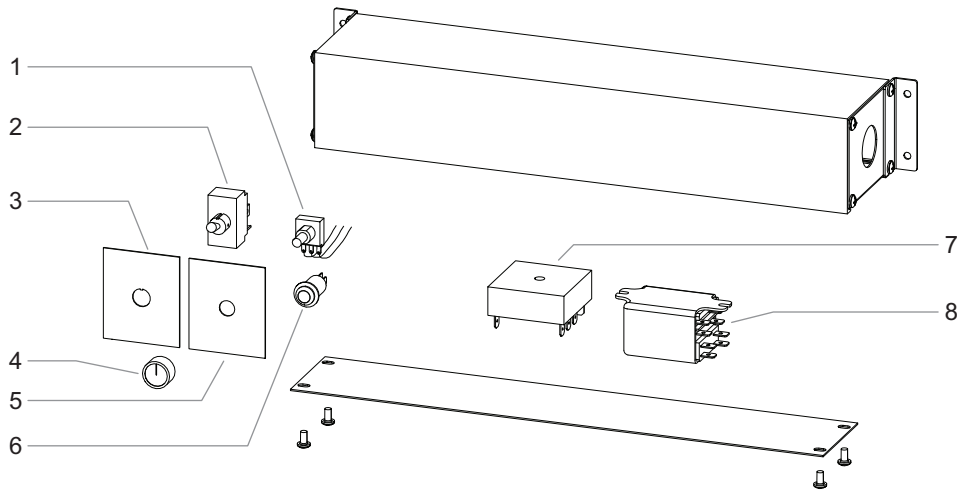

## Parts for Remote Control Enclosure

Item	Description	Part No.	Qty.
1	Potentiometer	02.01.108.00	1
2	Toggle Switch		
	Power Control with Electronic Infinite Switch	R02.19.008A.00	1
	Light Control	R02.19.016.00	1
	Heat Control	R02.19.008A.00	1
3	Label, Toggle Switch	07.01.035.00	1
4	Knob, Infinite Switch	05.30.042.00	1
5	Label, Electronic Infinite Switch	07.01.200.00	1
6	Indicator Light		
	120 V	02.19.070R.00	1
	208 and 240 V	02.19.071R.00	1