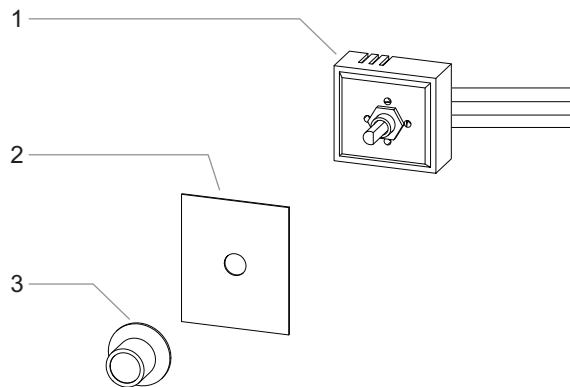

Parts for Remote Infinite Control Box

Item Description	Part No.	Qty.
1 Infinite Switch w/ four leads (includes label and knob)		
120 V	R02.19.018.00	1
208 V	R02.19.017.00	1
240 V	R02.19.019.00	1

Item Description	Part No.	Qty.
2 Label, Control	07.01.034.00	1
3 Knob, Control	05.30.043.00	1