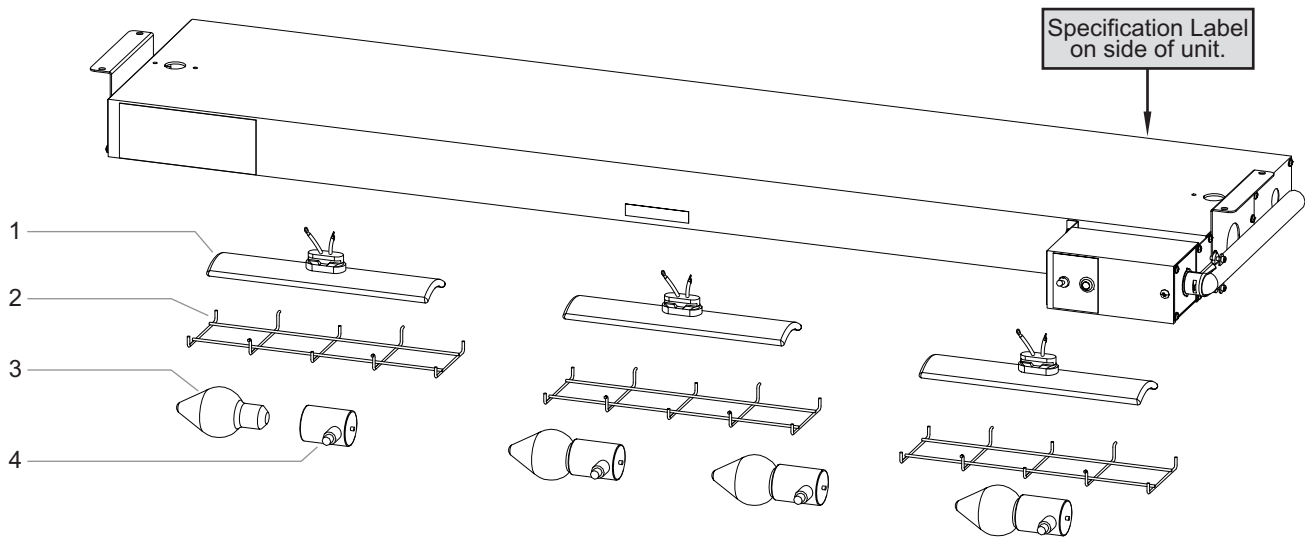

# Replacement Parts List

**Hatco Ultra-Glo® Ceramic Strip Heater**  
**UGA Series**

*NOTE: The last four digits in a ten digit numerical serial number are the manufacturing date code.  
 Example: Serial number 9625061151 has a date code of "1151" which indicates the following:*