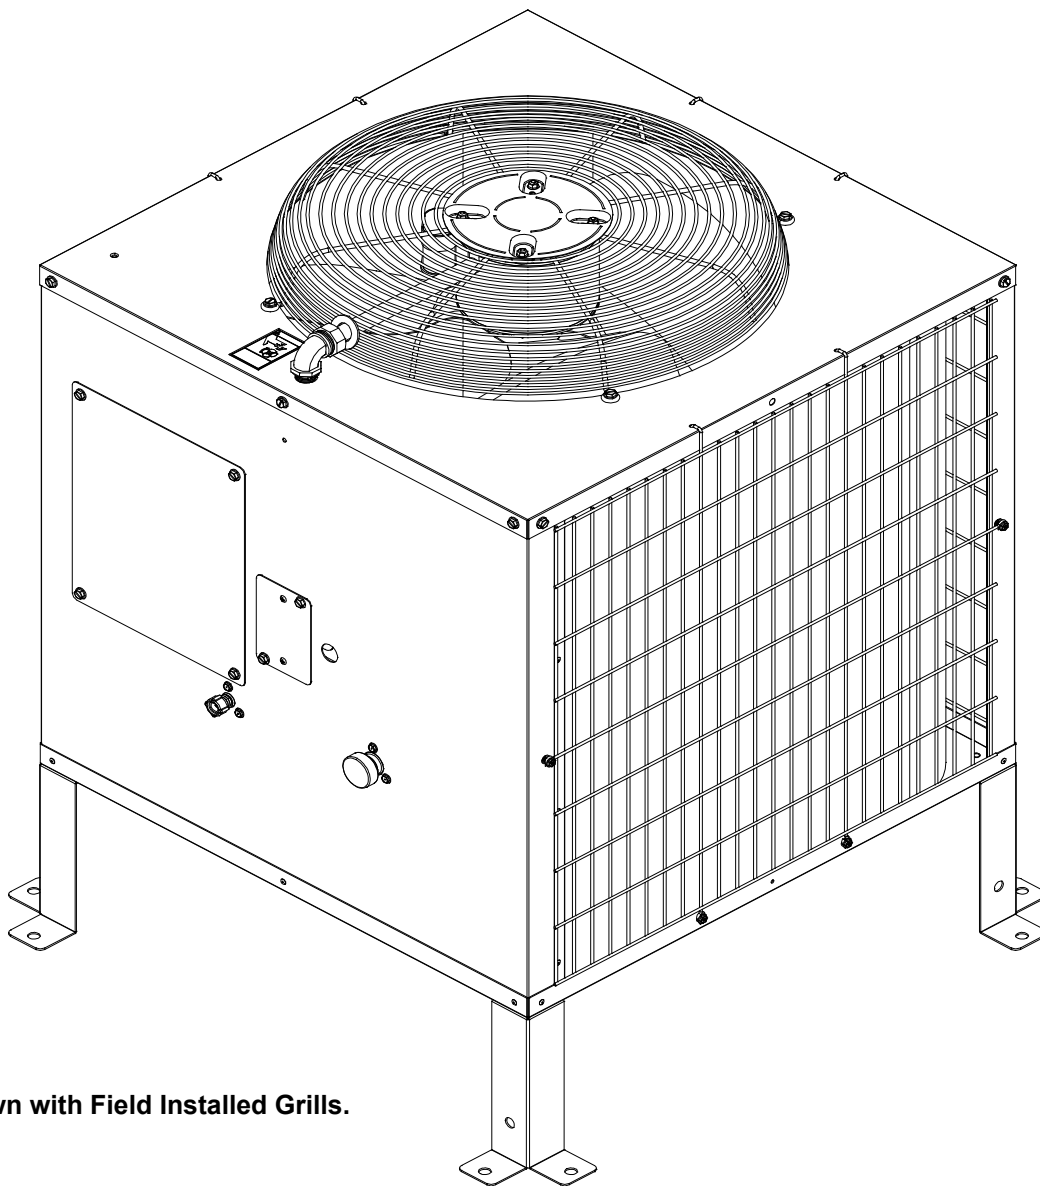

SERVICE PARTS MANUAL REMOTE CONDENSERS

RCA1001, **RCA1061**
RCA2061, RCA3061, RCA3561
RGA0501-HM, RGA1001-HM, RGA1061-HM

Note: Shown with Field Installed Grills.

This parts list contains the service parts available for the following remote condensers.