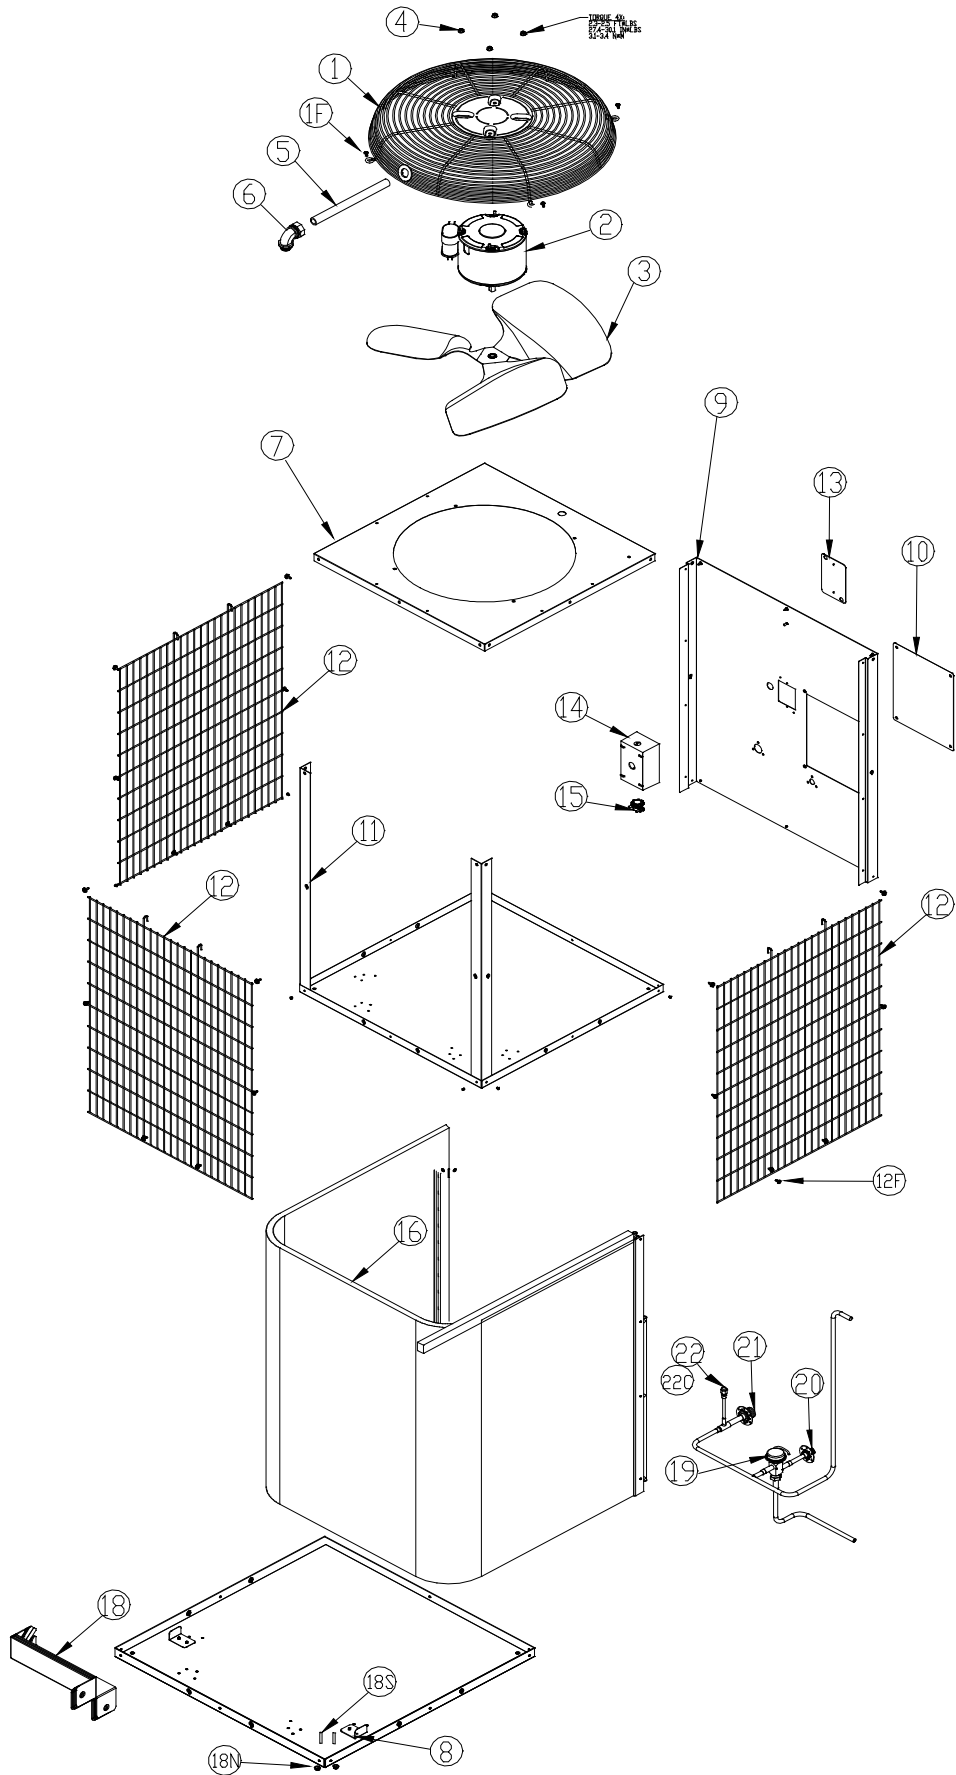

RCA2061, RCA3061, RCN2061, RCN3061, CRMHC680/1466A, CRMHC975/2154A

RCA-RGA Service Parts

Remote Condenser

Item No.	Model Number			Description
	RCA2061	RCA3061	RCA3561	
1	9131553-01	9131553-01	9131553-01	Fan Guard
1F	9031019-04	9031019-04	9031019-04	Fan Guard Fasteners (Guard to Top Panel)
2	9161142-02	9161142-02	9161142-02	Fan Motor
	See Below	See Below	See Below	Fan Motor Start Cap** Not Available Seperatly
3	9131555-01	9131555-01	9131555-01	Fan Blade
4	9031118-04	9031118-04	9031118-04	Fan Motor Flanged Lock Nut 8-32
5	9051753-01	9051753-01	9051753-01	Conduit
6	9091178-01	9091178-01	9091178-01	Elbow, Conduit Fitting
7	3022002-01	3022002-01	3022002-01	Top Panel
8	3013606-01	3013606-02	3013606-01	Condenser Bracket
9	2021792-02	2021792-03	2021792-02	Control Panel/Front Panel
10	3022015-01	3022015-01	3022015-01	Remote Condenser Access Panel
11	3022006-02	3022006-01	3022006-02	Corner Post
12K	1051222-02	1051222-03	1051222-02	Grill Kit, Includes Item 12 and 12F*
12	9131546-02	9131546-01	9131546-02	Grill
12F	9031182-01	9031182-01	9031182-01	Grill Fasteners (4 each per Grill)
13	3013632-01	3013632-01	3013632-01	J Box Cover
14	9101397-01	9101397-01	9101397-01	Weather Proof J Box
15	9101008-01	9101008-01	9101008-01	BX Connector
16	3013700-01	3013698-01	3013783-01	Condenser, Remote
17	2021789-01	2021789-01	2021789-01	Remote Condenser Base Assembly
18	3022010-01	3022010-01	3022010-01	Leg, Remote Condenser (Sold each, 4 required)
18S	9031153-03	9031153-03	9031153-03	Leg Stud (Leg requires 2 each-8 total) 1/4-20 X 1/2
18N	9031118-02	9031118-02	9031118-02	Leg Nut, Flanged Lock Nut, 1/4-20
19	9151027-07	9151027-07	9151027-07	Head Pressure Control Valve/Mixing Valve
20	9091001-11	9091001-11	9091001-11	3/8 Coupling (Small on Condenser)
21	9091001-12	9091001-12	9091001-12	1/2 Coupling (Large on Condenser)
22	9091086-03	9091086-03	9091086-03	Service Valve Cap
22C	9091086-02	9091086-02	9091086-02	Service Valve Core
	1051226-01	1051226-01	1051226-01	Kit, Fan Control, (Cold Ambient Fan Control)

*The RCA Remote Condensers **DO NOT** include grills, they can be ordered as a field installed kit.

** The Fan Motor Start Cap is Not Available, must order Fan Motor which includes Start Cap.