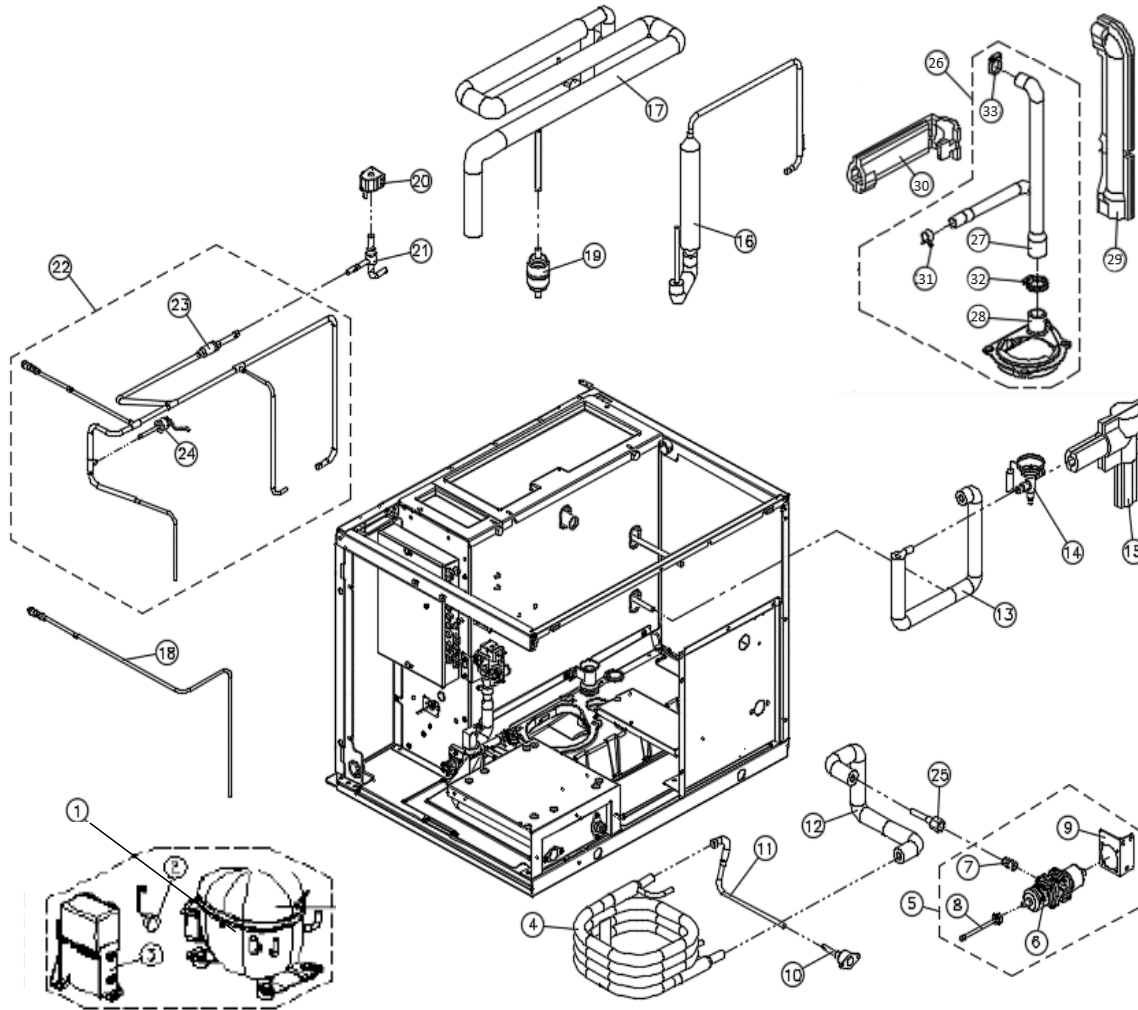

IM-0550-WC/WH

[REFRIGERATION PARTS]

NO	ITEMS	CODE	Q'TY
1	COMPRESSOR	394022600	1
2	OLP	658011400	1
3	STARTER KIT	426066400	1
4	CONDENSER	411016400	1
5	WATER ADJUST VALVE ASSY	#6~9	1
6	WATER ADJUST VALVE	340031200	1
7	WATER FLARE BOLT	214010600	1
8	SOLDER ADAPTOR	215018500	1
9	BRACKET	301187700	1
10	SOCKET (3/4",NPT)	215015510	1
11	CONDENSER PIPE_OUT	325140220	1
12	CONDENSER PIPE_IN	325140320	1
13	HOT GAS PIPE ASSY	325140401	1
14	EXPANSION VALVE	340007400	1
15	FOAM INDULATION, TXV	306016700	1
16	LIQUID RECEIVER PIPE & DRYER	325140601	1
17	HEAT EXCHANGE PIPE	325150400	1
18	CHARGE SCHRAEDER VALVE	325146800	1
19	FILTER DRYER	372001300	1
20	SOLENOID VALVE COIL	429008100	1
21	SOLENOID VALVE	340028200	1
22	DISCHARGE PIPE ASSY	325150320	1
23	STRAINER HOT GAS	605001900	1
24	HIGH PRESSURE CUT OUT	429003900	1
25	FLARE SLEEVE ASSY	407024800	1
26	WATER PUMP MOUNT ASSY	463000310	1
27	PUMP TO DISTRIBUTOR TUBING	229032000	1
28	WATER PUMP MOUNT	339013500	1
29	FOAM PUMP TO DISTRBUTOR	306042000	1
30	FOAM PUMP TO DRAIN	306042100	1
31	BAND SPRING	203003300	1
32	HOSE CLAMP	203001400	1
33	HOSE CLAMP	229026600	1