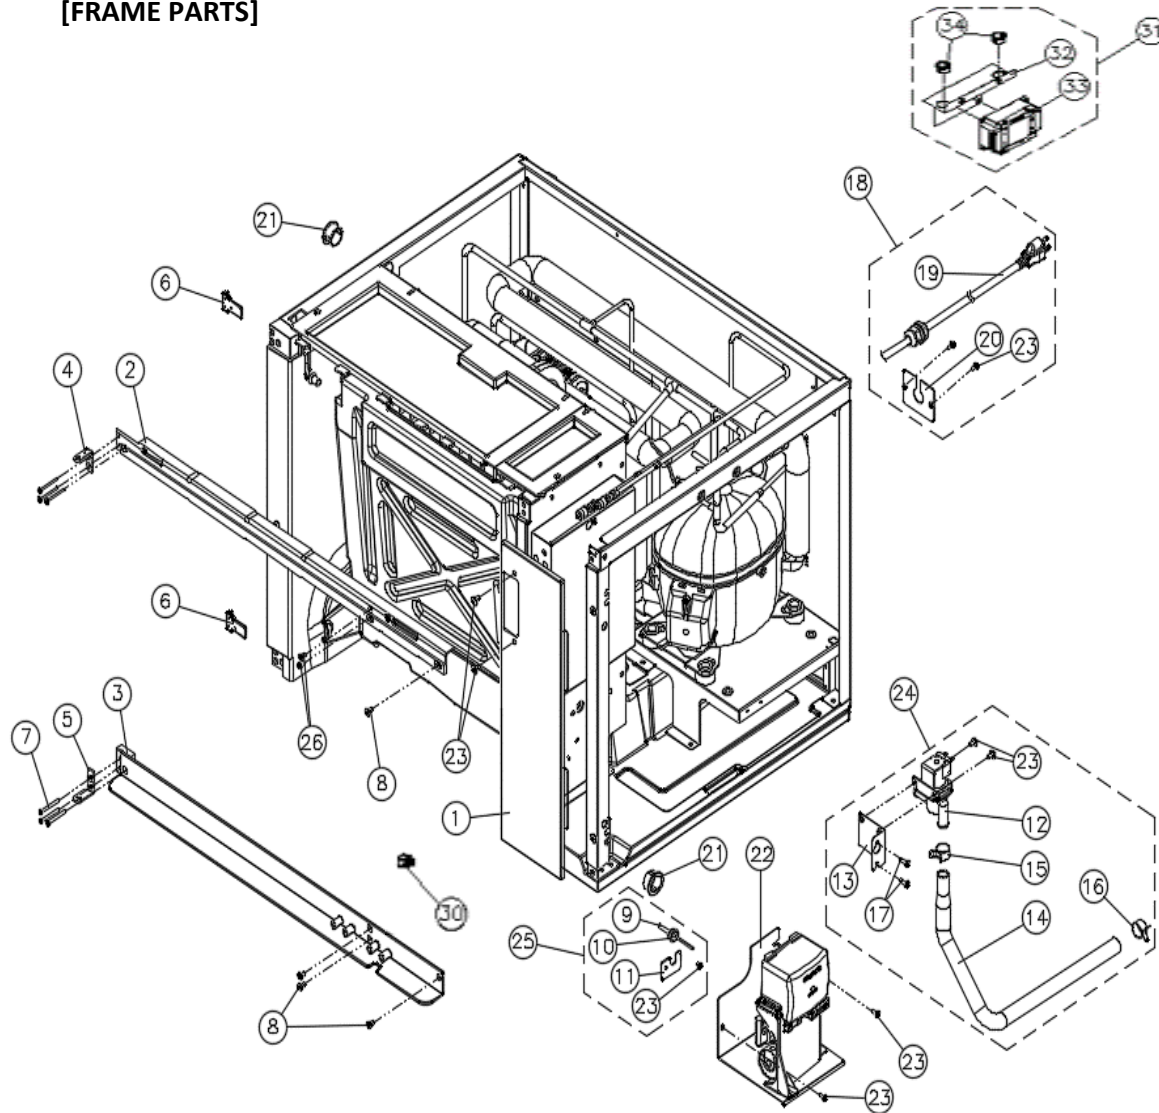

IM-0550-WC/WH
PARTSLIST(**115V/60HZ**)

(Ver 2.1)

2024. 01. 10

Revised Mar/2022

IM-0550-WC/WH

[FRAME PARTS]

NO	ITEMS	CODE	Q'TY
1	FRONT COVER	317195900	1
2	FRONT TOP SUPPORT	341012401	1
3	FRONT LOWER SUPPORT	341012501	1
4	HINGE BRACKET	321005110	1
5	HINGE BRACKET DOWN	321005210	1
6	HINGE SUPPORT	341012300	2
7	TAPPING SCREW	TFCQ0841R	6
8	MACHINE SCREW	MFCX1022R	4
9	CURTAIN SENSOR	701002000	1
10	SENSOR CAP	319009300	1
11	COVER BRACKET	301169400	1
12	DUMP VALVE	340026600	1
13	BRACKET, DUMP VALVE	301169600	1
14	PVC PIPE	229032100	1
15	BAND SPRING 20	203004200	1
16	BAND SPRING 21	203003300	1
17	TAPPING SCREW	TTCQ0826R	2
18	BKT & POWER CORD ASSY	722012440	1
19	POWER CORD	722012700	1
20	BRACKET POWER CORD	301096700	1
21	GROMMET BUSHING	232003500	2
22	BRACKET	301171201	1
23	MACHINE SCREW	MTCX0816R	9
24	DRAIN VALVE COMPLETE ASSY	#12~17,23	1
25	SENSOR PARTS COMPLETE	701003300	1
26	MACHINE SCREW	MFCX1025R	2
NEW DESIGN (starting with serial number VA/ ~)			
30	POWER SWITCH	355025100	1
31	NOISE FILTER ASSY	7220143B0	1
32	NOISE FILTER BRACKET	301171111	1
33	NOISE FILTER	500000900	1
34	BUSHING	232003600	1