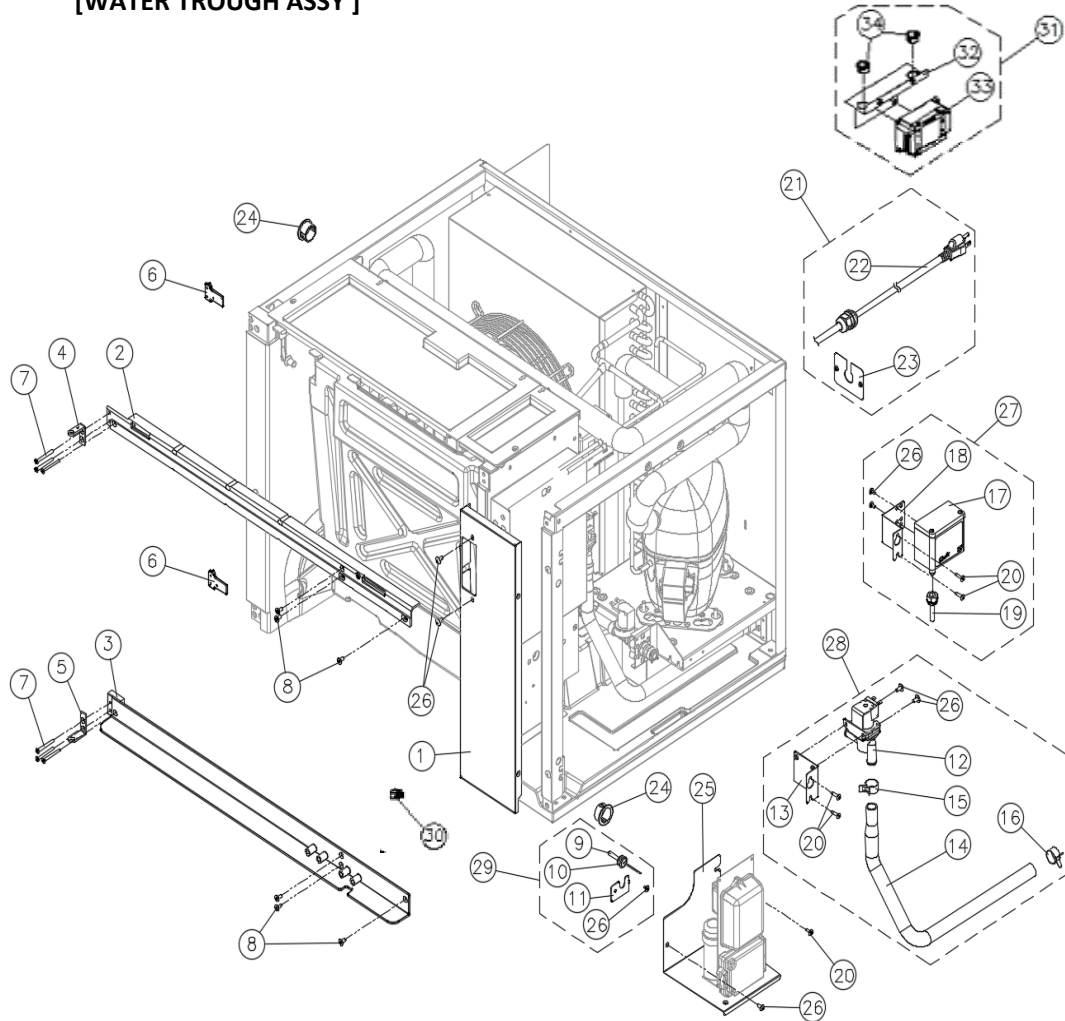

IM-0350-AC/AH
PARTSLIST(115V/60HZ)

(Ver 2.1)

2024. 01. 10

Revised Mar/2022

IM-0350-AC/AH

[WATER TROUGH ASSY]

NO	ITEMS	CODE	Q'TY
1	FRONT COVER	317195900	1
2	FRONT TOP SUPPORT	341012401	1
3	FRONT LOWER SUPPORT	341012501	1
4	HINGE BRACKET	321005110	1
5	HINGE BRACKET DOWN	321005210	1
6	HINGE SUPPORT	341012300	2
7	TAPPING SCREW	TFCQ0841RP	6
8	MACHINE SCREW	MFCX1022RP	6
9	CURTAIN SENSOR	701002000	1
10	SENSOR CAP	319009300	1
11	COVER BRACKET	301169400	1
12	DUMP VALVE	340026600	1
13	BRACKET, DUMP VALVE	301169600	1
14	PVC PIPE	229032100	1
15	BAND SPRING 20	203004200	1
16	BAND SPRING 21	203003300	1
17	PRESSURE SWITCH	355012700	1
18	BRACKET	301169700	1
19	SOLDER ADAPTOR	215018510	1
20	TAPPING SCREW	TTCQ0826R	3
21	BKT & POWER CORD ASSY	722012440	1
22	POWER CORD	722012700	1
23	BRACKET POWER CORD	301096700	1
24	GROMMET BUSHING	232003500	2
25	BRACKET	301171201	1
26	MACHINE SCREW	MTCX0816R	5
27	PRESSURE SWITCH COMPLETE ASSY	#17~20,26	1
28	DRAIN VALVE COMPLETE ASSY	#12~16,20,26	1
29	SENSOR PARTS COMPLETE	701003300	1
NEW DESIGN (starting with serial number UL/ ~)			
30	POWER SWITCH	355025100	1
31	NOISE FILTER ASSY	7220143B0	1
32	NOISE FILTER BRACKET	301171111	1
33	NOISE FILTER	500000900	1
34	BUSHING	232003600	1