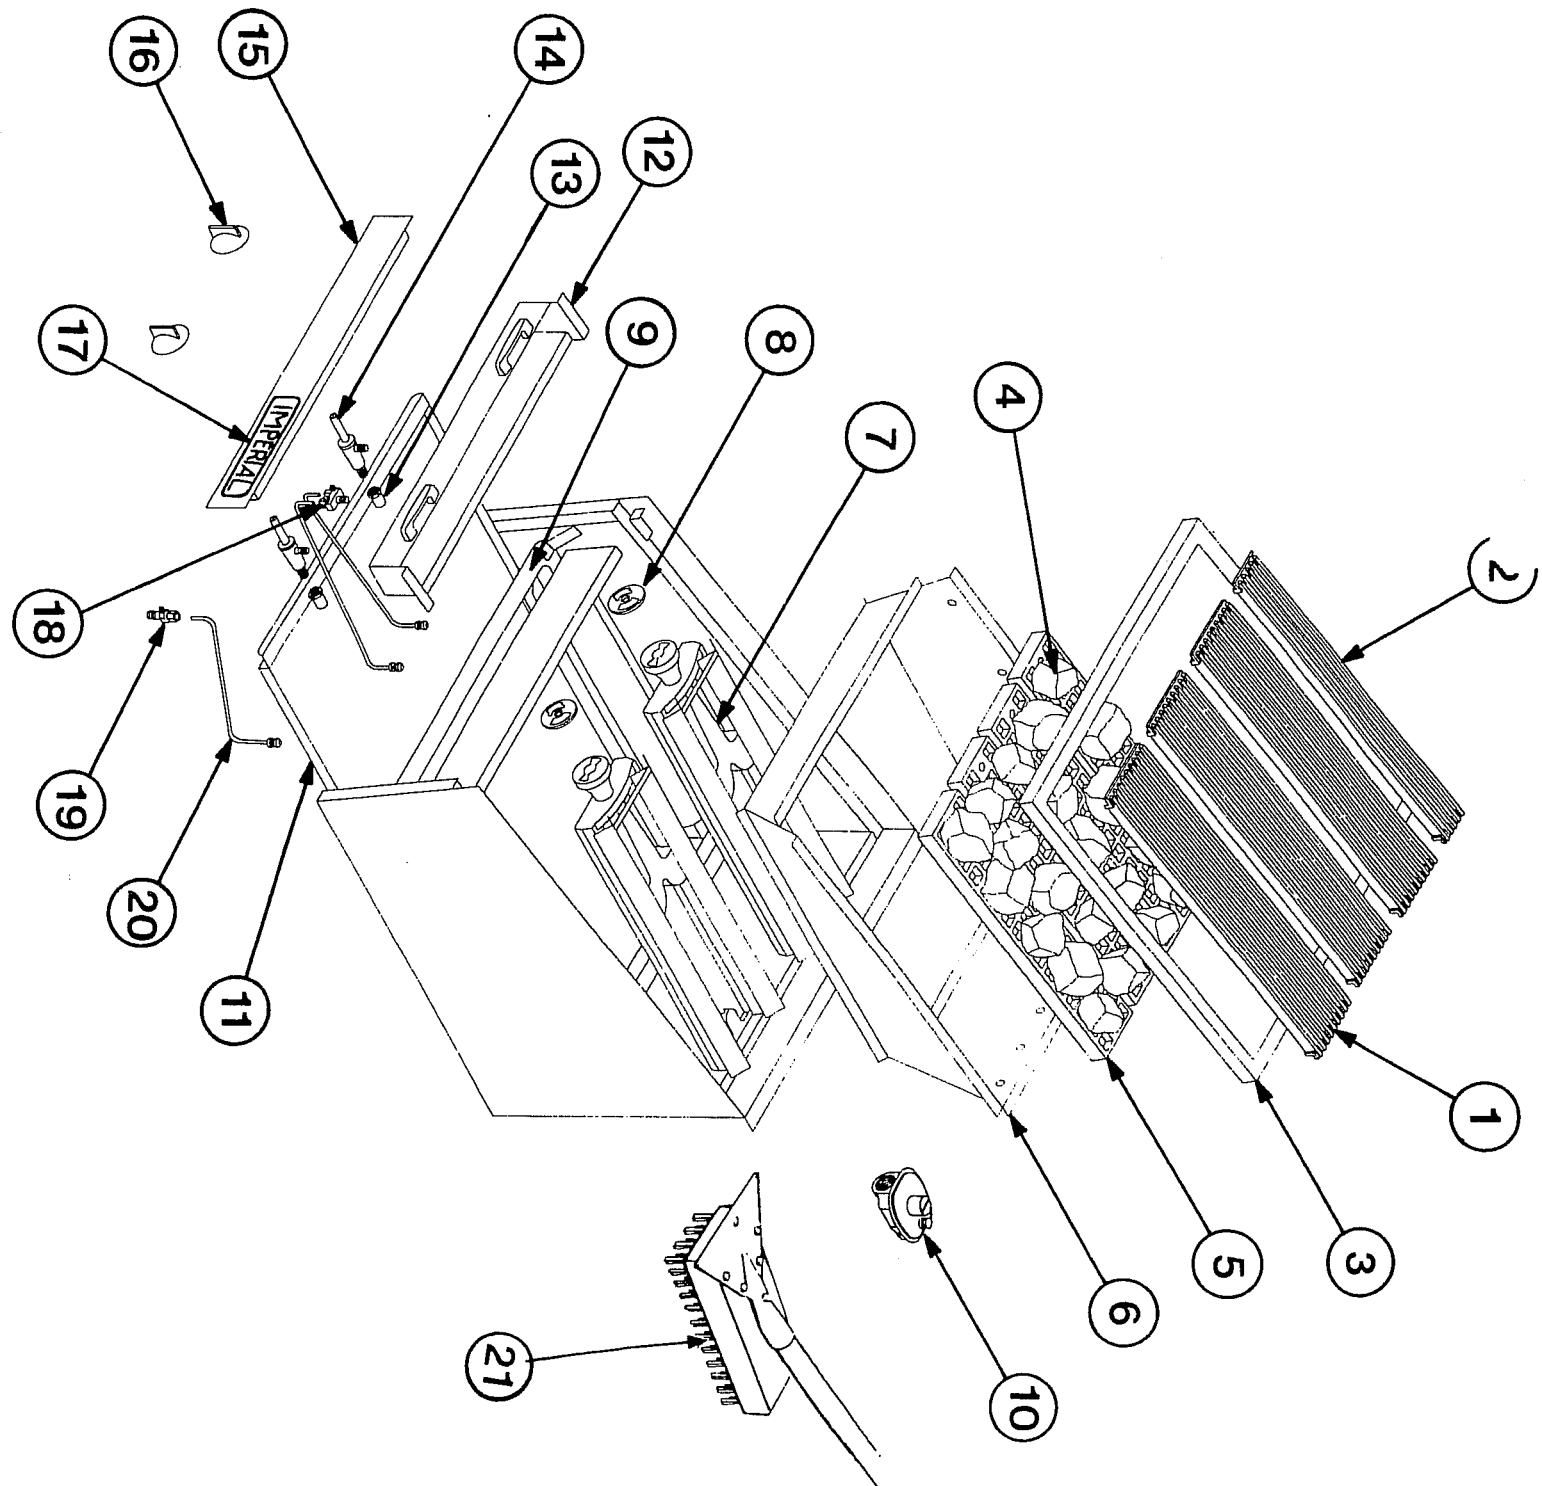

**GD SERIES CHAR-ROCK BROILERS**  
**REPLACEMENT PARTS FOR ALL GD MODELS**

## GD SERIES CHAR ROCK BROILERS

ITEM NO.	DESCRIPTION	PART #	2427	3027	3627	4827	6027
1	Top Grate - Cast Iron 6" X 24"	1220	3	4	5	7	9
2	Top Grate - Cast Iron 3" X 24"	1221	1	1	1	1	1
3	Top Grate Support Frame 24"	11000	1				
	Top Grate Support Frame 36"	11001		1			
	Top Grate Support Frame 48"	11002			1		
	Top Grate Support Frame 60"	11003				1	
	Top Grate Support Frame 72"	11004					1
4	Char-Rock - 20 lbs Box	1080	1	1	2	2	2
5	Bottom Grate - Cast Iron 4" x 20"	1222	4.5	6.5	7.5	10.5	13
6	Liner 24"	11005	1				
	Liner 30"	11006		1			
	Liner 36"	11007			1		
	Liner 48"	11008				1	
	Liner 60"	11009					1
7	Burner Assembly W/ Air Shutter	11050	2	3	4	5	6
8	Air Shutter Mixer	1007	2	3	4	5	6
9	Manifold Pipe 24"	11025	1				
	Manifold Pipe 30"	11026		1			
	Manifold Pipe 36"	11027			1		
	Manifold Pipe 48"	11028				1	
	Manifold Pipe 60"	11029					1
10	Gas Pressure Regulator 3/4" - NAT.	1050	1	1	1	1	1
	Gas Pressure Regulator 3/4" - L.P.	1051	1	1	1	1	1
11	Crumb Tray 24"	11010	1				
	Crumb Tray 30"	11011		1			
	Crumb Tray 36"	11012			1		
	Crumb Tray 48"	11013				1	
	Crumb Tray 60"	11014					1
12	Grease Can 24"	11015	1				
	Grease Can 30"	11016		1			
	Grease Can 36"	11017			1		
	Grease Can 48"	11018				1	
	Grease Can 60"	11019					1
	Grease Can Handle	1090	2	2	2	2	2
13	Burner Orifice - NAT.	1700-33	2	3	4	5	6
	Burner Orifice - L.P.	1700-49	2	3	4	5	6
14	Burner Gas Valve - W / Orifice	1610	2	3	4	5	6
15	Valve Cover 24"	11020	1				
	Valve Cover 30"	11021		1			
	Valve Cover 36"	11022			1		
	Valve Cover 48"	11023				1	
	Valve Cover 60"	11024					1
16	Burner Knob - Chrome	1009	2	3	4	5	6
	Burner Knob W / Logo Chrome / Blue	2721	2	3	4	5	6
17	Imperial Logo	1204	1	1	1	1	1
18	Adjustable Double Pilot Valve	1608	1	1	2	2	3
19	Adjustable Single Pilot Valve	1607		1		1	
20	Pilot Burner Assembly	10000-9	2	3	4	5	6
	Ferrel 3/16"	1630	2	3	4	5	6
	Compression Nut 3/16"	1636	2	3	4	5	6
21	GD Broiler Brush	11376	1	1	1	1	1