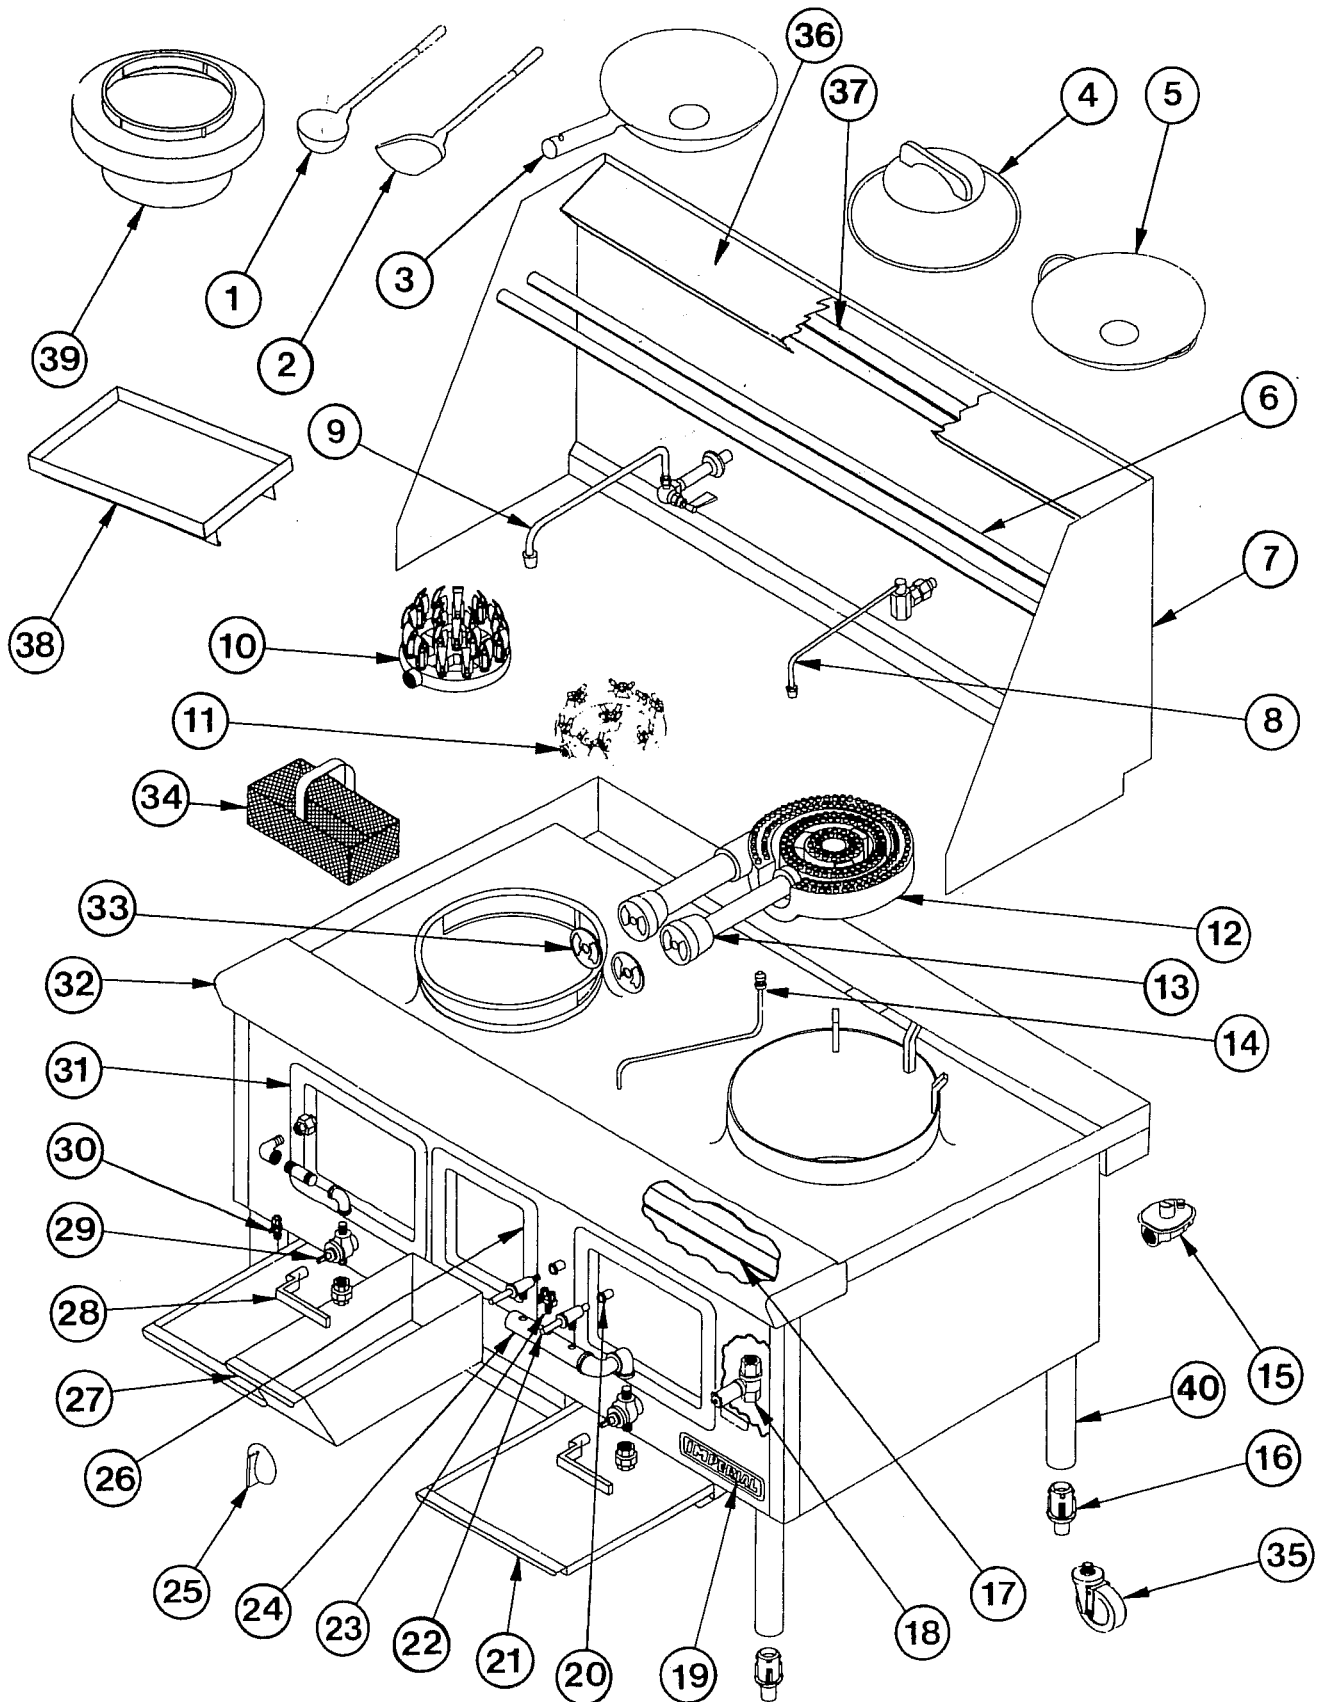

ICRA SERIES CHINESE RANGE
REPLACEMENT PARTS FOR ALL ICRA MODELS