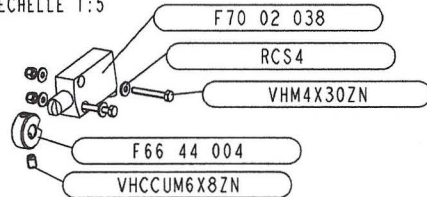

# F60 400 00 Eclate habillage Unic C3

DETAIL A  
ECHELLE 1:5

DETAIL B  
ECHELLE 1:5

*Screws FOR  
FRONT panel  
BOX*

*NUTS  
WASHERS*