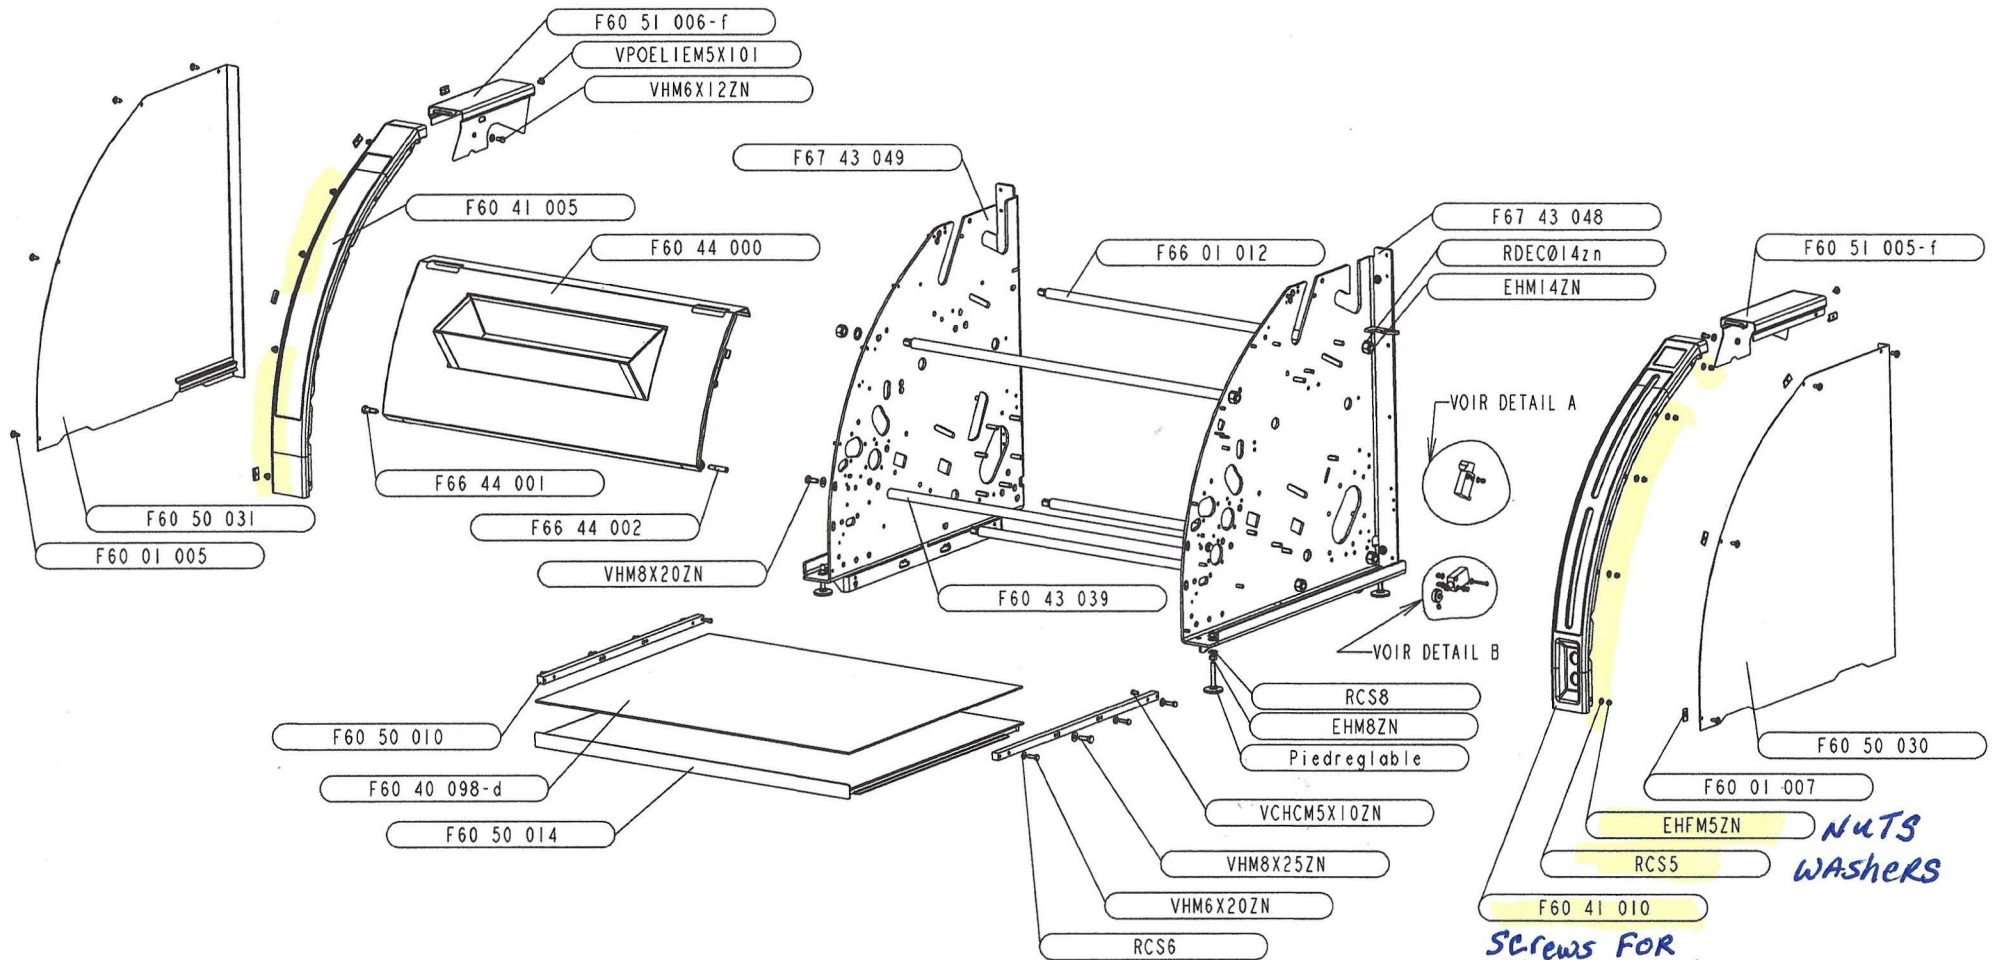

# F60 400 00 Eclate habillage Unic C3

DETAIL A  
ECHELLE 1:5

DETAIL B  
ECHELLE 1:5

*Screws FOR  
FRONT panel  
BOX*

*NUTS  
WASHERS*