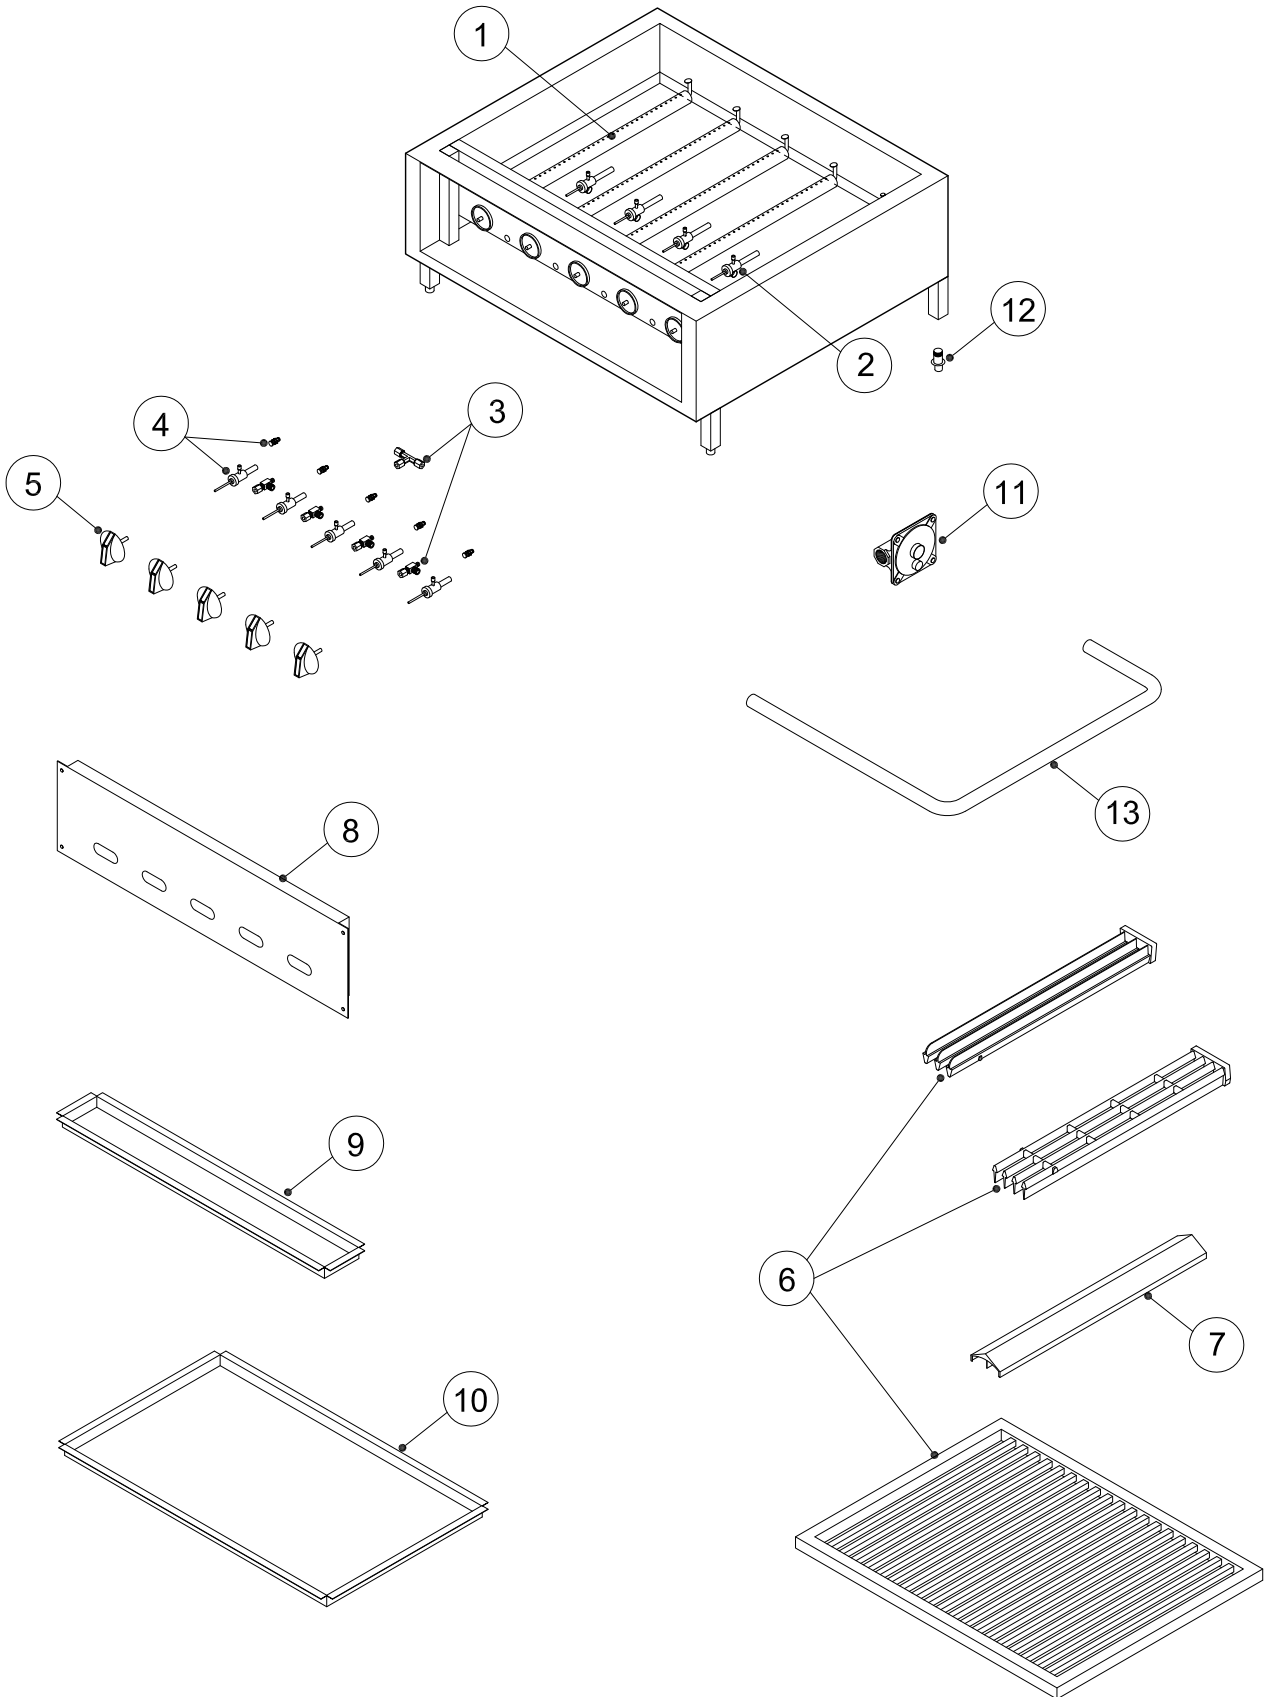

JADE RANGE - JB

Jade Range
Radiant Charboiler

COUNTERTOP CHAR-BROILER, JB SERIES

ITEM	DESCRIPTION	PART #	LIST
1	BURNER, BROILER STD. 23 W/ AIR SHUTTER AIR SHUTTER ONLY (FOR TUBE BURNER) SCREW, AIR SHUTTER	1210600000	
		3013200000	
		3414700000	
2	PILOT TIP W/ HEX NUT PILOT TUBING, 1/4" S/S SLEEVE (FERRULE), 1/4 NUT, 1/4" COMP. PILOT BRACKET (NOT SHOWN)	4611200000	
		5612600000	
		1832200000	
		1830700000	
		9548000000	
3	VALVE, PILOT SINGLE TEE, 1/4" X 1/4" X 1/4" COMP.	4412800000	
		1823100000	
4	VALVE, BURNER W/ OUT ORIFICE ORIFICE, #56 L.P. ORIFICE, #49 NAT.	4418500200	
		4621200000	
		4621300000	
5	KNOB, CHROME	3023100200	
6	GRATE, 4-BAR STANDARD 21" X 3" GRATE, 3-BAR 21" X 3" GRATE, FISH JB-12 GRATE, FISH JB-18 GRATE, FISH JB-24 GRATE, FISH JB-30 GRATE, FISH JB-36 GRATE, FISH JB-42 GRATE, FISH JB-48 GRATE, FISH JB-54 GRATE, FISH JB-60 GRATE, FISH JB-72	1011600000	
		1011700000	
		2900010572	
		2900010573	
		2900010151	
		2900010152	
		2900010153	
		2900010574	
		2900010154	
		N/A	
		2900010155	
		2900010156	
		7	RADIANT, #416, 19 1/4" SUPPORT, FOR FRONT OF RADIANT (NOT SHOWN) SUPPORT, FOR REAR OF RADIANT (NOT SHOWN)
9537100000			
9537000000			
8	FRONT PANEL, JB-18 FRONT PANEL, JB-24 FRONT PANEL, JB-30 FRONT PANEL, JB-36 FRONT PANEL, JB-42 FRONT PANEL, JB-48 FRONT PANEL, JB-54 FRONT PANEL, JB-60 FRONT PANEL, JB-72	8244200000	
		8244300000	
		8244400000	
		8244500000	
		8244600000	
		8244700000	
		N/A	
		8244800000	
		8244900000	
9	GREASE TRAY, FRONT, 18" GREASE TRAY, FRONT, 24" GREASE TRAY, FRONT, 30" GREASE TRAY, FRONT, 36" GREASE TRAY, FRONT, 42" GREASE TRAY, FRONT, 48" GREASE TRAY, FRONT, 54" GREASE TRAY, FRONT, 60" GREASE TRAY, FRONT, 72" (REQUIRES A QUANTITY OF 2)	2311300000	
		2311310000	
		2311320000	
		2311330000	
		2311340000	
		2311350000	
		N/A	
		2311360000	
		2311330000	
10	DRIP TRAY, REAR, 18" DRIP TRAY, REAR, 24" DRIP TRAY, REAR, 30" DRIP TRAY, REAR, 36" DRIP TRAY, REAR, 42" DRIP TRAY, REAR, 48" DRIP TRAY, REAR, 54" DRIP TRAY, REAR, 60" DRIP TRAY, REAR, 72" (REQUIRES A QUANTITY OF 2)	2312010000	
		2312020000	
		2312030000	
		2312040000	
		2312050000	
		2312060000	
		N/A	
		2312070000	
		2313040000	
11	REGULATOR, 3/4" L.P. REGULATOR, 3/4" NAT.	4613400000	
		4613500000	
12	BULLET FOOT	3000011960	
13	GAS MANIFOLD, JB-12 GAS MANIFOLD, JB-18 GAS MANIFOLD, JB-24 GAS MANIFOLD, JB-30 GAS MANIFOLD, JB-36 GAS MANIFOLD, JB-42 GAS MANIFOLD, JB-48 GAS MANIFOLD, JB-54 GAS MANIFOLD, JB-60 GAS MANIFOLD, JB-72	3000011751	
		3000011752	
		3000011753	
		3000011754	
		3000011755	
		3000011756	
		3000011757	
		3000011758	
		3000011759	
		3000011760	
	JSR BROILER, SINGLE PILOT, LEFT (NOT SHOWN) JSR BROILER, SINGLE PILOT, RIGHT (NOT SHOWN) JSR BROILER, DOUBLE PILOT (NOT SHOWN)	3000011816	
		3000011817	
		3000011818	