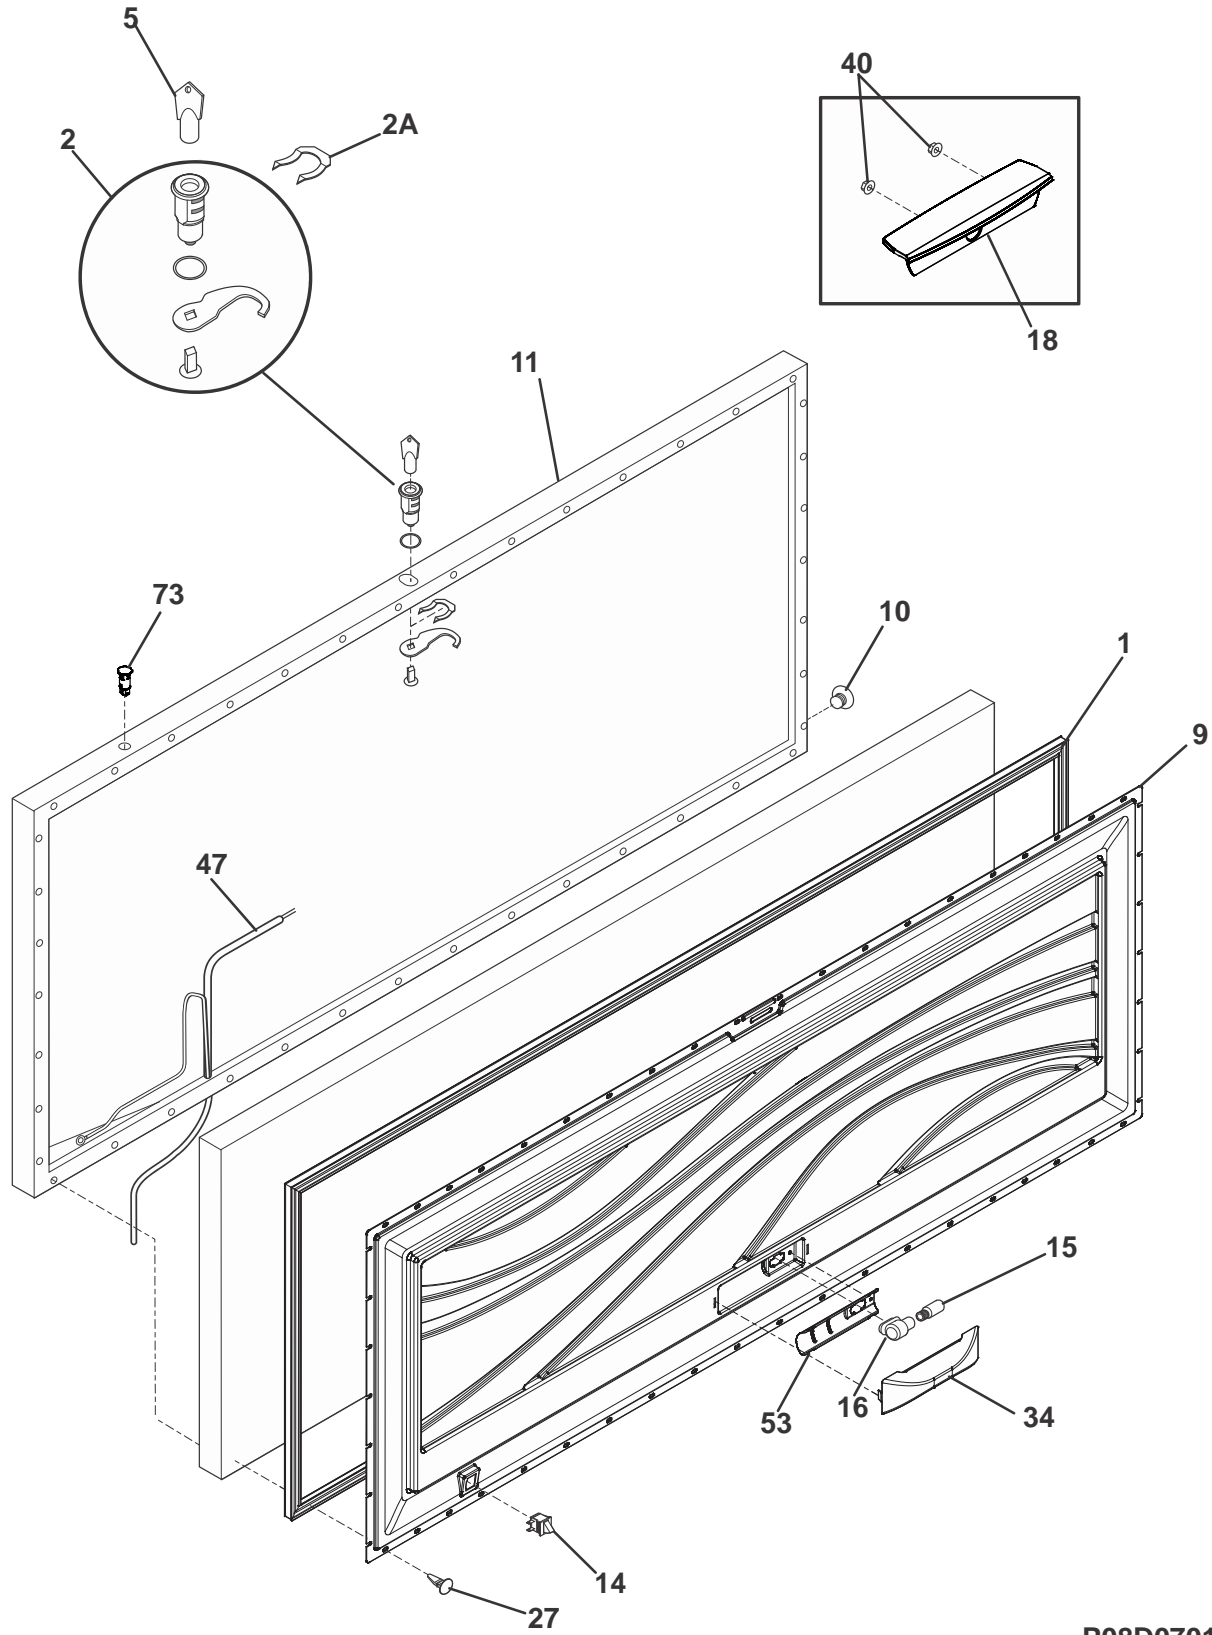

Kelvinator 

Factory Parts Catalog

Product No.	KCCF180QWA
Series	COMMERICAL
Color	white
Volts	115
Wiring Diagram	
Owner's Guide	A01063901
Market	North America
Energy Guide	

This Catalog replaces 5995651923

Publication No.
5995659520
15/04/08
(EN/SERVICE/)
365

FREEZER CHEST

Model No.
KCCF180QW

DOOR

P08D0701A

DOOR

POS. NO	PART NO.	DESCRIPTION
1	216481411	Gasket, lid seal, white
2	297090100	Lock Assy
2A	297090900	Clip, spring
5	297147700	Key, lock
9	297376100	Panel-inner door, frzr
10	216923001	Plug button, 1/4", white
11	216130133	Panel-outer lid, white
14	216822900	Switch, light/lamp, ramp
15	297070300	Light Bulb, 25W, 130V
16	297139501	Socket, light/lamp, 25 W
18	297034202	Handle, recessed, chrome, w/gasket
27	5303212828	Clip, panel mtg
27*	5304406520	Clip, panel mtg kit, (40)
34	297438600	Shield, light
40	216922700	Fastener, .330 dia stud, handle, (2)
47	216819900	Wiring Harness, lid/defrost, with light
53	5304493988	Shield, heat
73	5304495394	Light signal, round, green
*	5303925098	Insulation
*	216858001	Screw, 8-18x.50 AB, #10

CABINET

P08C1328

CABINET

POS. NO	PART NO.	DESCRIPTION
1	216954500	Catch-lock
3	216502600	Plug, drain, interior
4	297013600	Plug, drain, exterior
6	5304493712	Breaker, w/o lock
7	5304493975	Breaker, w/lock
11	5304493668	Breaker, white, chest end
12A	297146601	Nameplate, Commercial
18	216707201	Knob, temp control
21 #	297216036	Control-temperature
27	216629601	Screw, hex washer head, 10-16 x 0.500, tapping
28	297322000	Hinge Assy
30	5304495365	Breaker, white, corners
59	297404901	Basket
71	5303302714	Screw, #8-18 x .75
75	216034301	Panel, access, white
*	5303305324	Paint, touch-up, white
*	297151500	Caster Pack, 4 casters, wrench, 16 screws
*	5303313703	Clip, wire
*	216621000	Caster
*	216858001	Screw, 8-18x.50 AB, #10