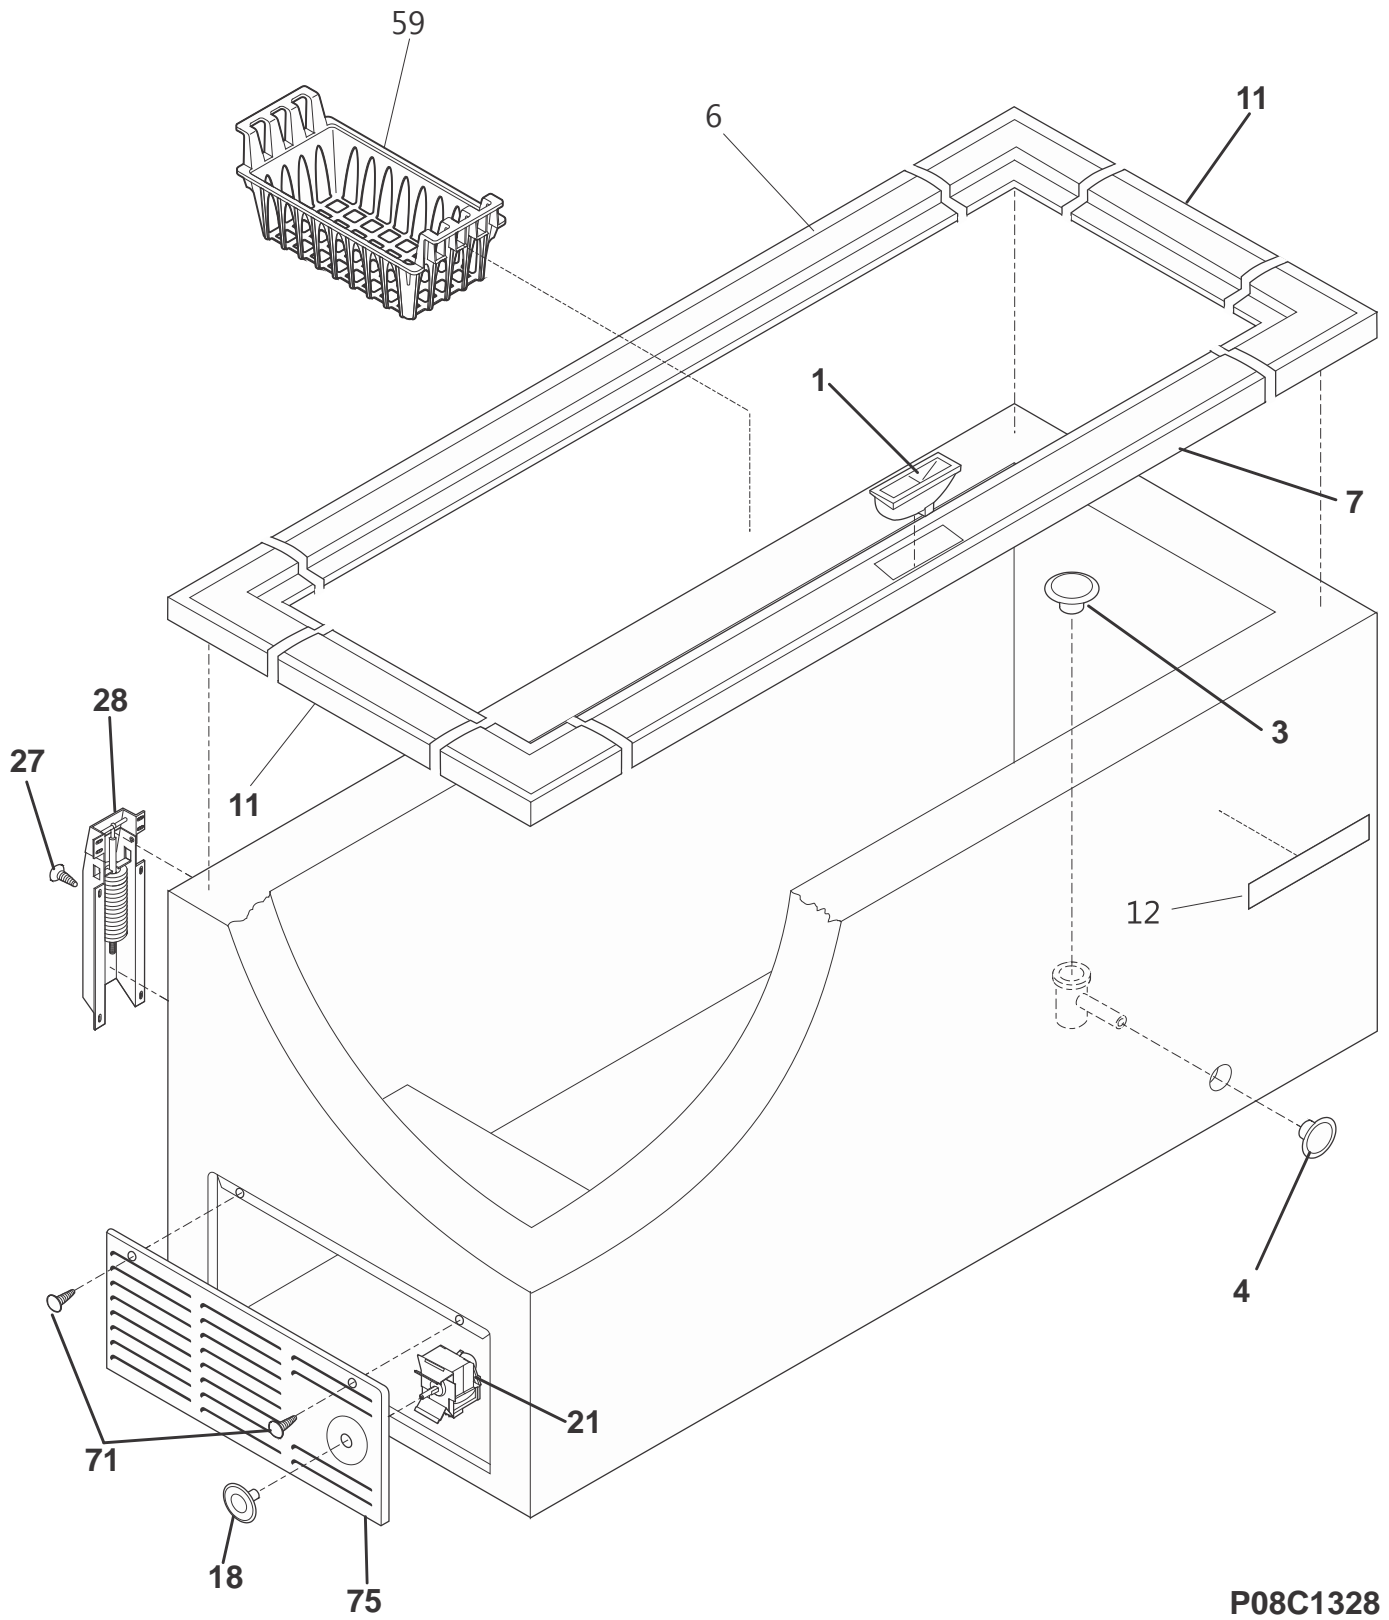

Kelvinator 

Factory Parts Catalog

Product No.	KCCF180QWA
Series	COMMERICAL
Color	white
Volts	115
Wiring Diagram	
Owner's Guide	A01063901
Market	North America
Energy Guide	

This Catalog replaces 5995651923

Publication No.
5995659520
15/04/08
(EN/SERVICE/)
365

FREEZER CHEST

Model No.
KCCF180QW

DOOR

P08D0701A

DOOR

POS. NO	PART NO.	DESCRIPTION
1	216481411	Gasket, lid seal, white
2	297090100	Lock Assy
2A	297090900	Clip, spring
5	297147700	Key, lock
9	297376100	Panel-inner door, frzr
10	216923001	Plug button, 1/4", white
11	216130133	Panel-outer lid, white
14	216822900	Switch, light/lamp, ramp
15	297070300	Light Bulb, 25W, 130V
16	297139501	Socket, light/lamp, 25 W
18	297034202	Handle, recessed, chrome, w/gasket
27	5303212828	Clip, panel mtg
27*	5304406520	Clip, panel mtg kit, (40)
34	297438600	Shield, light
40	216922700	Fastener, .330 dia stud, handle, (2)
47	216819900	Wiring Harness, lid/defrost, with light
53	5304493988	Shield, heat
73	5304495394	Light signal, round, green
*	5303925098	Insulation
*	216858001	Screw, 8-18x.50 AB, #10

CABINET

P08C1328

CABINET

POS. NO	PART NO.	DESCRIPTION
1	216954500	Catch-lock
3	216502600	Plug, drain, interior
4	297013600	Plug, drain, exterior
6	5304493712	Breaker, w/o lock
7	5304493975	Breaker, w/lock
11	5304493668	Breaker, white, chest end
12A	297146601	Nameplate, Commercial
18	216707201	Knob, temp control
21 #	297216036	Control-temperature
27	216629601	Screw, hex washer head, 10-16 x 0.500, tapping
28	297322000	Hinge Assy
30	5304495365	Breaker, white, corners
59	297404901	Basket
71	5303302714	Screw, #8-18 x .75
75	216034301	Panel, access, white
*	5303305324	Paint, touch-up, white
*	297151500	Caster Pack, 4 casters, wrench, 16 screws
*	5303313703	Clip, wire
*	216621000	Caster
*	216858001	Screw, 8-18x.50 AB, #10