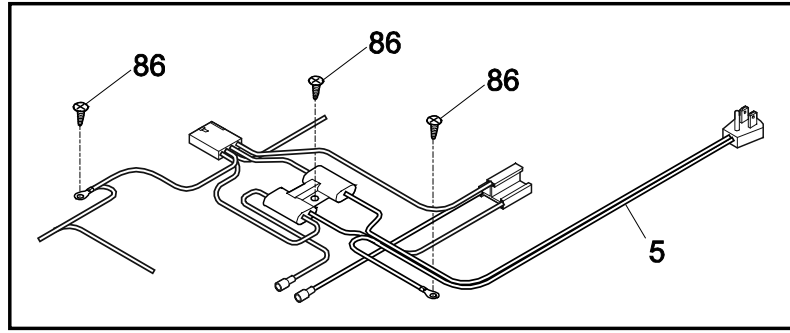

SYSTEM

P08S0354

SYSTEM

POS. NO	PART NO.	DESCRIPTION
1 #	5304494127	Condenser
4 #	297396820	Filter-dryer
5 #	297346211	Harness, main
22	216056401	Clip-compressor mtg
27	5308002681	Grommet, compressor
28	5304464023	Support, compressor
29 #	297438450	Compressor, DJK51C
30	297259505	Controller, compressor
32	216954300	Clip, controller
42	216232701	Washer, flat
43A	5303212614	Clip, harness mount
47	216629601	Screw, hex washer head, 10-16 x 0.500, tapping
55	297286802	Capacitor-run, 250 VA, 12 MF
86	216036601	Screw, RWHD, 8-32A x 0.500, GX-CA
* #	297439100	Heat Exchanger
*	216858001	Screw, 8-18x.50 AB, #10