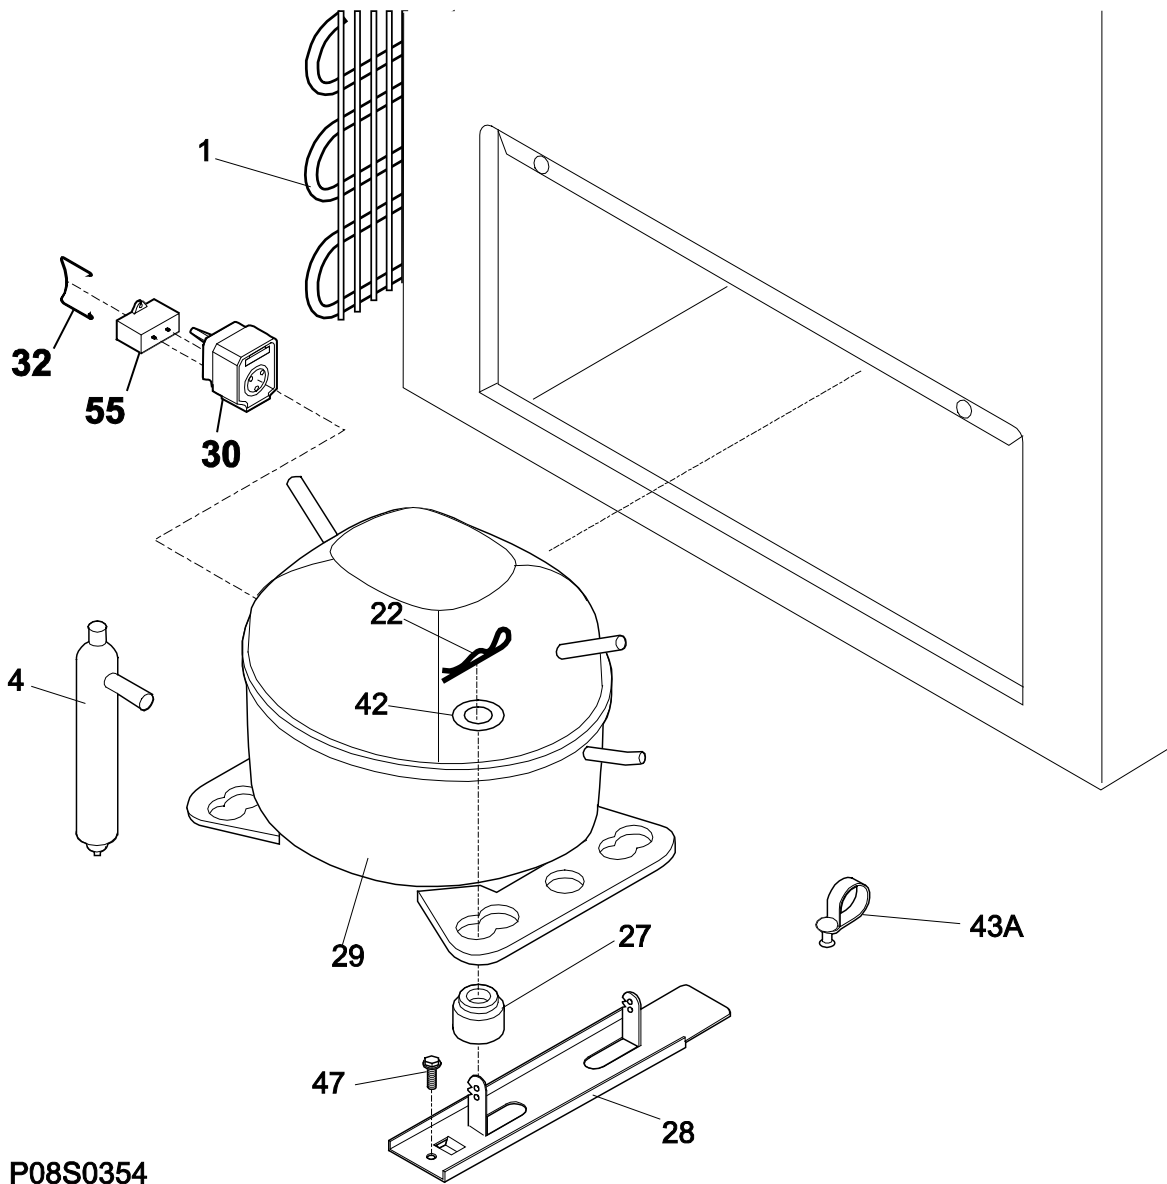

SYSTEM

P08S0354

SYSTEM

POS. NO	PART NO.	DESCRIPTION
1 #	5304494127	Condenser
4 #	297396820	Filter-dryer
5 #	297346211	Harness, main
22	216056401	Clip-compressor mtg
27	5308002681	Grommet, compressor
28	5304464023	Support, compressor
29 #	297438450	Compressor, DJK51C
30	297259505	Controller, compressor
32	216954300	Clip, controller
42	216232701	Washer, flat
43A	5303212614	Clip, harness mount
47	216629601	Screw, hex washer head, 10-16 x 0.500, tapping
55	297286802	Capacitor-run, 250 VA, 12 MF
86	216036601	Screw, RWHD, 8-32A x 0.500, GX-CA
* #	297439100	Heat Exchanger
*	216858001	Screw, 8-18x.50 AB, #10