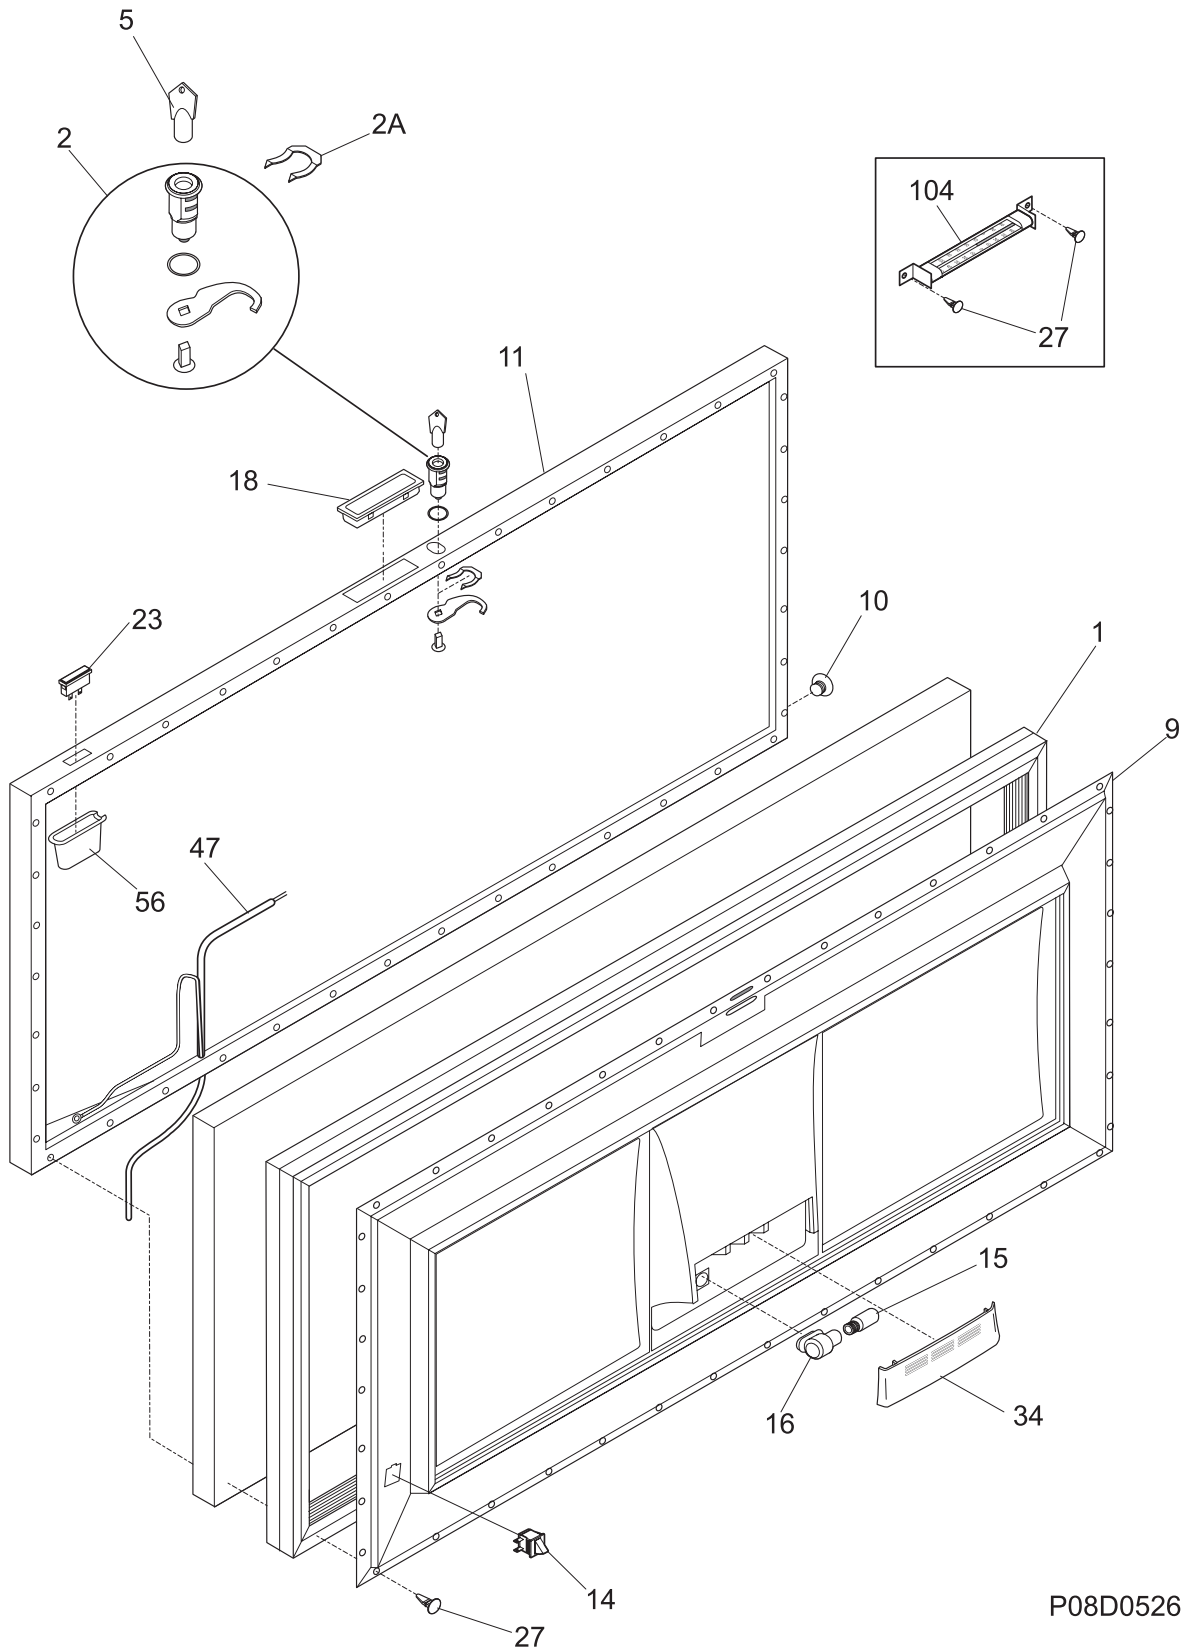

Kelvinator 

Factory Parts Catalog

Product No.	KCS130GW2
Series	Commercial
Color	white
Volts	115V
Owner's Guide	297147500
Market	North America

FREEZER CHEST

Model No.
KCS130GW

Publication No.
5995562096
10/03/23
(EN/SERVICE/MLR)
365

DOOR

P08D0526

DOOR

POS. NO	PART NO.	DESCRIPTION
1	216481111	Gasket-door, white
2	297090100	Lock Assy
2A	297090900	Clip, spring
5	297147700	Key, lock
9	216057008	Panel-inner lid, white
10	216923001	Plug button, 1/4", white
11	216129830	Lid, white
*	216858001	Screw, 8-18x.50 AB, #10
14	216998000	Switch, light/lamp, ramp
15	297070300	Light Bulb, 25W, 130V
16	216817600	Socket, light/lamp, 25 W
18	297034202	Handle, recessed, chrome, w/gasket
23	297181900	Light, signal, amber
27	5303212828	Clip, panel mtg
27*	5304406520	Clip, panel mtg kit, (40)
34	216087900	Shield-light
47	216819900	Wiring Harness, lid/defrost, with light
56	297015600	Cap, sig light seal
104	297074200	Thermometer
*	5303917276	Insulation-door, fiberglass, (bulk)

CABINET

POS. NO	PART NO.	DESCRIPTION
1	216954500	Catch-lock
3	216502600	Plug, drain, interior
4	297013600	Plug, drain, exterior
6	216955503	Breaker, Plain, white, hinge side
7	297129100	Breaker, lock side, w/lock catch
11	216955500	Breaker, chest end, (2)
12A	297146600	Nameplate, Commercial
18	216707201	Knob, temp control
21 #	216759000	Control-temperature
27	216629601	Screw, hex washer head, 10-16 x 0.500, tapping
28	297321800	Hinge
30	216110700	Breaker, corners
59	297118601	Basket
62	5304460602	Screw, cr truss head, 8-18AB x 0.750
75	216034301	Panel, access, white
120	216621000	Caster
136	216726600	Guard-splash
*	297151500	CASTER PACK, 4 casters, wrench, 16 screws
*	5303305324	Paint, touch-up, white