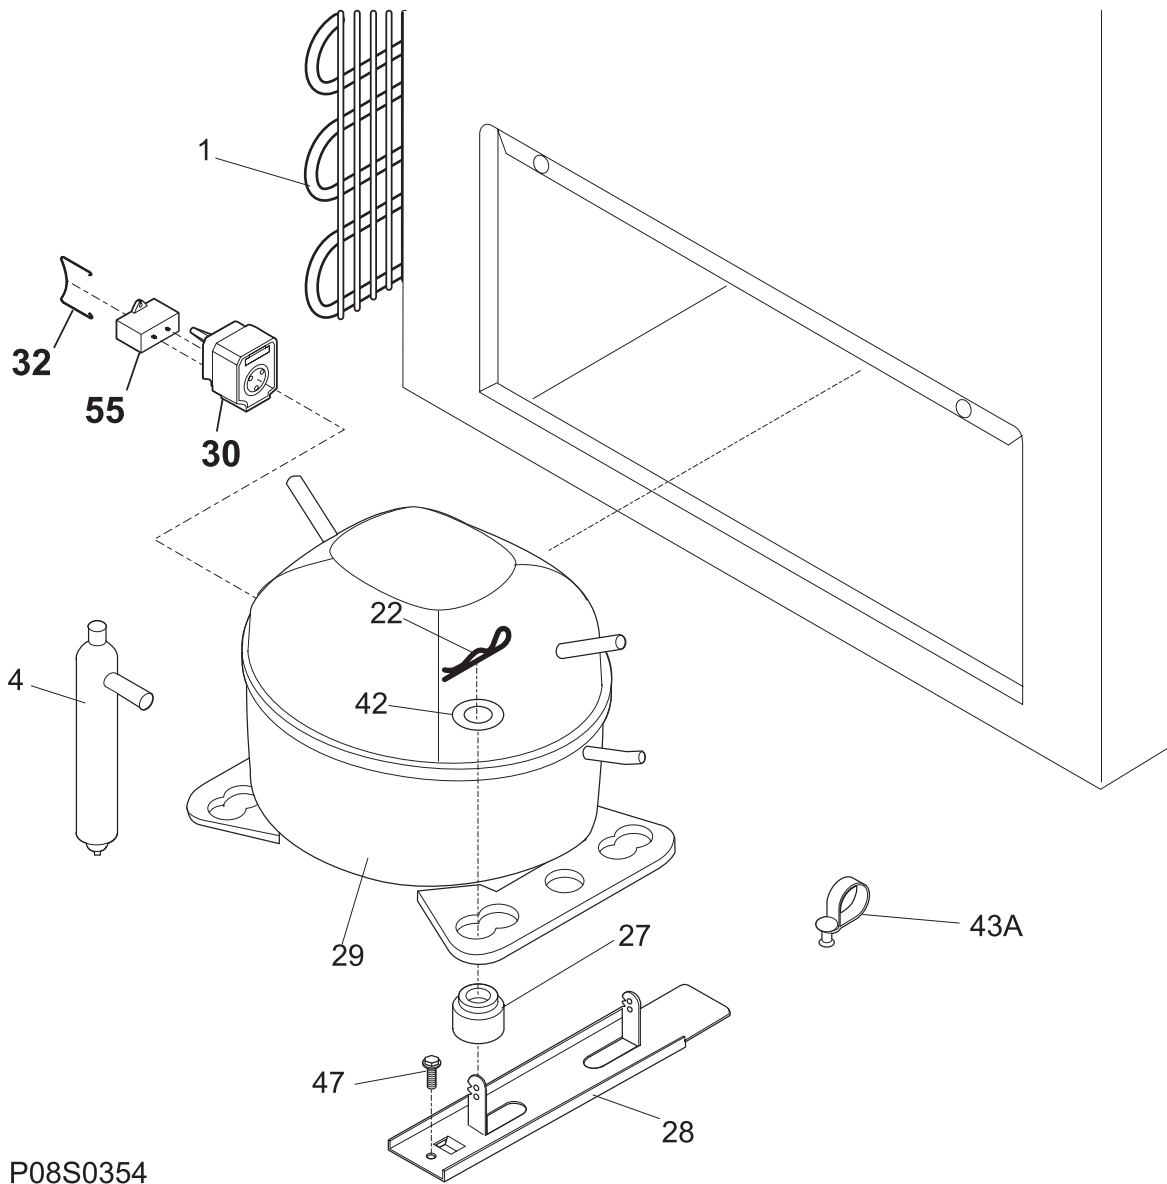

SYSTEM

P08S0354

SYSTEM

POS. NO	PART NO.	DESCRIPTION
1	5303925238	Condenser
4	216987501	Drier-filter
5 #	216987301	Harness-main
22	216056401	Clip-compressor mtg
27	5308002681	Grommet, compressor
28	5304464023	Support, compressor
29 #	297223402	Compressor, w/o electricals
30	216954228	Controller
32	216954300	Clip, controller
42	216232701	Washer, flat
43A	5303212614	Clip, harness mount
47	216629601	Screw, hex washer head, 10-16 x 0.500, tapping
55	218909913	Capacitor, run, 220 VAC, 15 microfarad
86	216036601	Screw, RWHD, 8-32A x 0.500, GX-CA
*	297102800	Spacer-tube