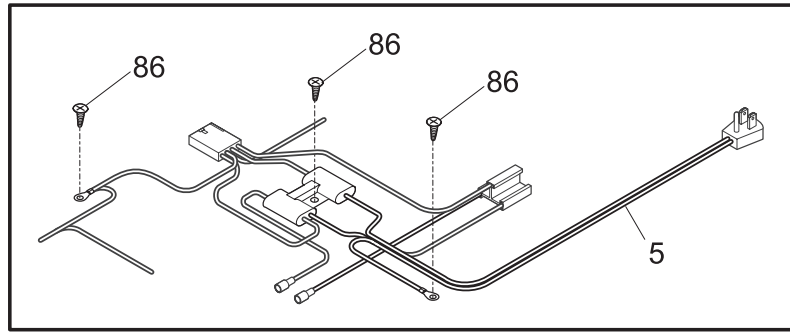

DOOR

P08D0526

DOOR

POS. NO	PART NO.	DESCRIPTION
1	216481111	Gasket-door, white
2	297090100	Lock Assy
2A	297090900	Clip, spring
5	297147700	Key, lock
9	216057008	Panel-inner lid, white
10	216923001	Plug button, 1/4", white
11	216129830	Lid, white
*	216858001	Screw, 8-18x.50 AB, #10
14	216998000	Switch, light/lamp, ramp
15	297070300	Light Bulb, 25W, 130V
16	216817600	Socket, light/lamp, 25 W
18	297034202	Handle, recessed, chrome, w/gasket
23	297181900	Light, signal, amber
27	5303212828	Clip, panel mtg
27*	5304406520	Clip, panel mtg kit, (40)
34	216087900	Shield-light
47	216819900	Wiring Harness, lid/defrost, with light
56	297015600	Cap, sig light seal
104	297074200	Thermometer
*	5303917276	Insulation-door, fiberglass, (bulk)

SYSTEM

P08S0354

SYSTEM

POS. NO	PART NO.	DESCRIPTION
1	5303925238	Condenser
4	216987501	Drier-filter
5 #	216987301	Harness-main
22	216056401	Clip-compressor mtg
27	5308002681	Grommet, compressor
28	5304464023	Support, compressor
29 #	297223402	Compressor, w/o electricals
30	216954228	Controller
32	216954300	Clip, controller
42	216232701	Washer, flat
43A	5303212614	Clip, harness mount
47	216629601	Screw, hex washer head, 10-16 x 0.500, tapping
55	218909913	Capacitor, run, 220 VAC, 15 microfarad
86	216036601	Screw, RWHD, 8-32A x 0.500, GX-CA
*	297102800	Spacer-tube