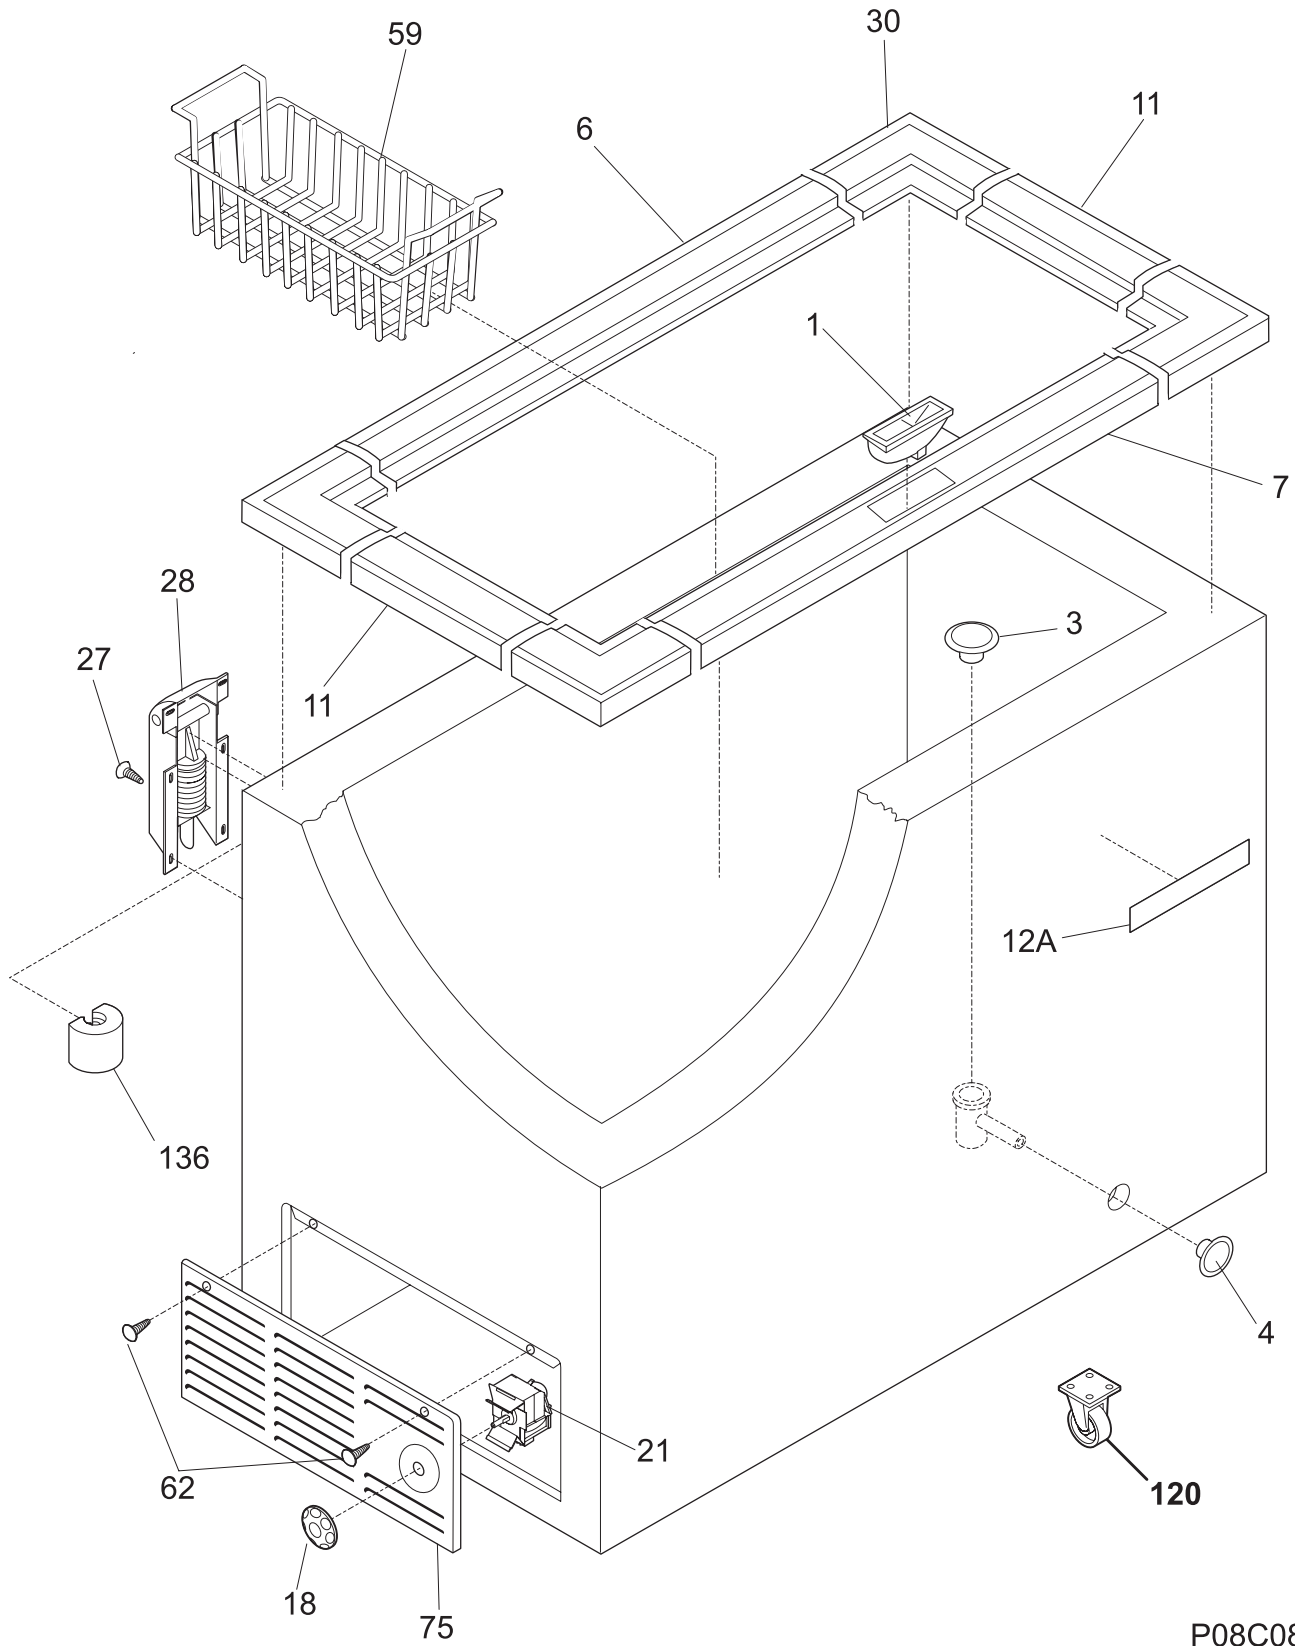

Publication No.
5995485165
07/02/27
(EN/SERVICE/MLR)
365

FREEZER CHEST

Model No.
KCS200GW

Copyright © 2007 Electrolux Home Products, Inc.
All rights reserved.

DOOR

P08D0526

DOOR

POS. NO	PART NO.	DESCRIPTION
1	216481401	Gasket, lid seal, white
2	297090100	Lock Assy
2A	297090900	Clip, SPRING
5 #	216702900	Key, lock
9	216059708	Panel-inner lid
10	216923001	Plug button, 1/4", white
11	216130130	Lid, white
*	216858000	Screw, TH#8-18x.500AB, #10
14	216822900	Switch, light/lamp, ramp
15	297070300	Light Bulb, 25W, 130V
16	216817600	Socket, light/lamp, 25 W
18	297034202	Handle, recessed, chrome, w/gasket
23	297087400	Light, signal, amber
27	5303212828	Clip, panel mtg
27*	5304406520	Clip, panel mtg kit, (40)
34	216087900	Shield-light
47	216819900	Wiring Harness, lid/defrost, with light
56	297015600	Cap, sig light seal
104	297074200	Thermometer
*	5303917276	Insulation-door, fiberglass, (bulk)

CABINET

P08C0875

CABINET

POS. NO	PART NO.	DESCRIPTION
1	216954500	Catch-lock
3	216502600	Plug, drain, interior
4	297013600	Plug, drain, exterior
6	216955513	Breaker, hinge side
7	297129400	Breaker, lock side, w/lock catch
11	216955500	Breaker, chest end, (2)
12A	297146600	Nameplate, Commercial
18	216707201	Knob, temp control
21 #	216759000	Control-temperature
27	216629600	Screw, hex washer head, 10-16 x 0.500, tapping
28	216035300	Hinge
30	216110700	Breaker, corners
59	216703500	Basket
62	131420300	Screw, cr truss head, 8-18AB x 0.750
75	216034301	Panel, access, white
120	216621000	Caster
136	216726600	Guard-splash
*	216649700	CASTER PACK, 4 casters, wrench, 16 screws
*	5303305324	Paint, touch-up, white