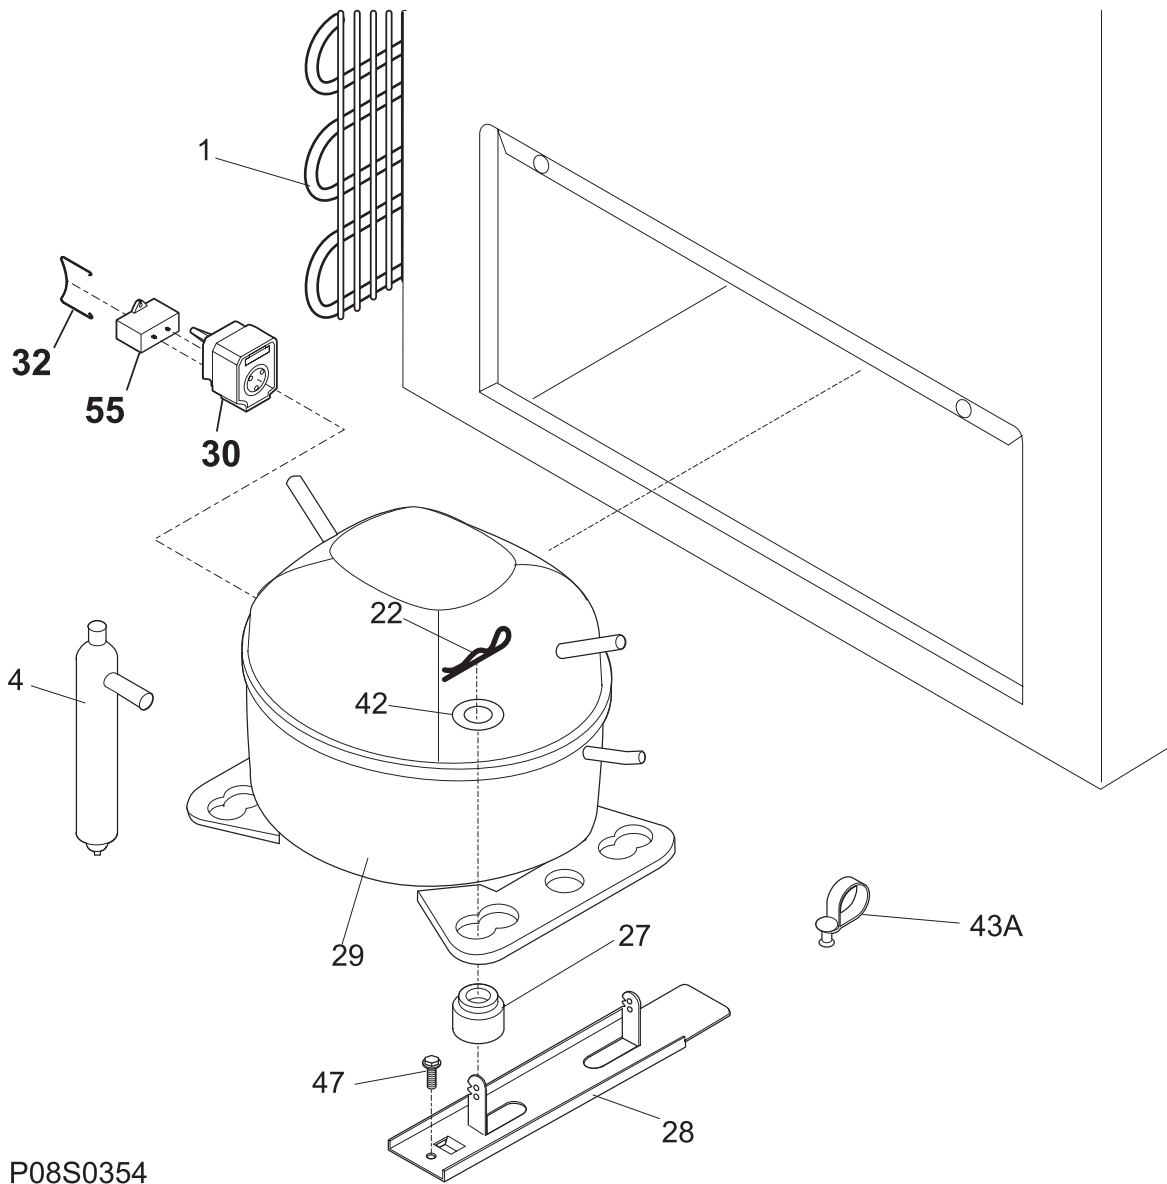

SYSTEM

P08S0354

SYSTEM

POS. NO	PART NO.	DESCRIPTION
1 #	5303280307	Condenser
4 #	216938600	Drier-filter
5 #	216987300	Harness-main
22	216056400	Clip, compressor mtg, SPRING
28	5303212615	Support, compressor
27	5308002681	Grommet, compressor
29 #	297048200	Compressor, w/o electricals
30 #	297048300	Controller
32	241544101	Clamp, elec cont mtg, compressor, bale wire
42	216232700	Washer, flat, 1"OD x 0.531"ID
43A	5303212614	Clip, harness mount
47	216629600	Screw, hex washer head, 10-16 x 0.500, tapping
55	218909915	Capacitor, run, 220 VAC, 15 microfarad
86	216036600	Screw, ph washer head, 8-32CA x 0.500, thread forming
*	297102800	Spacer-tube