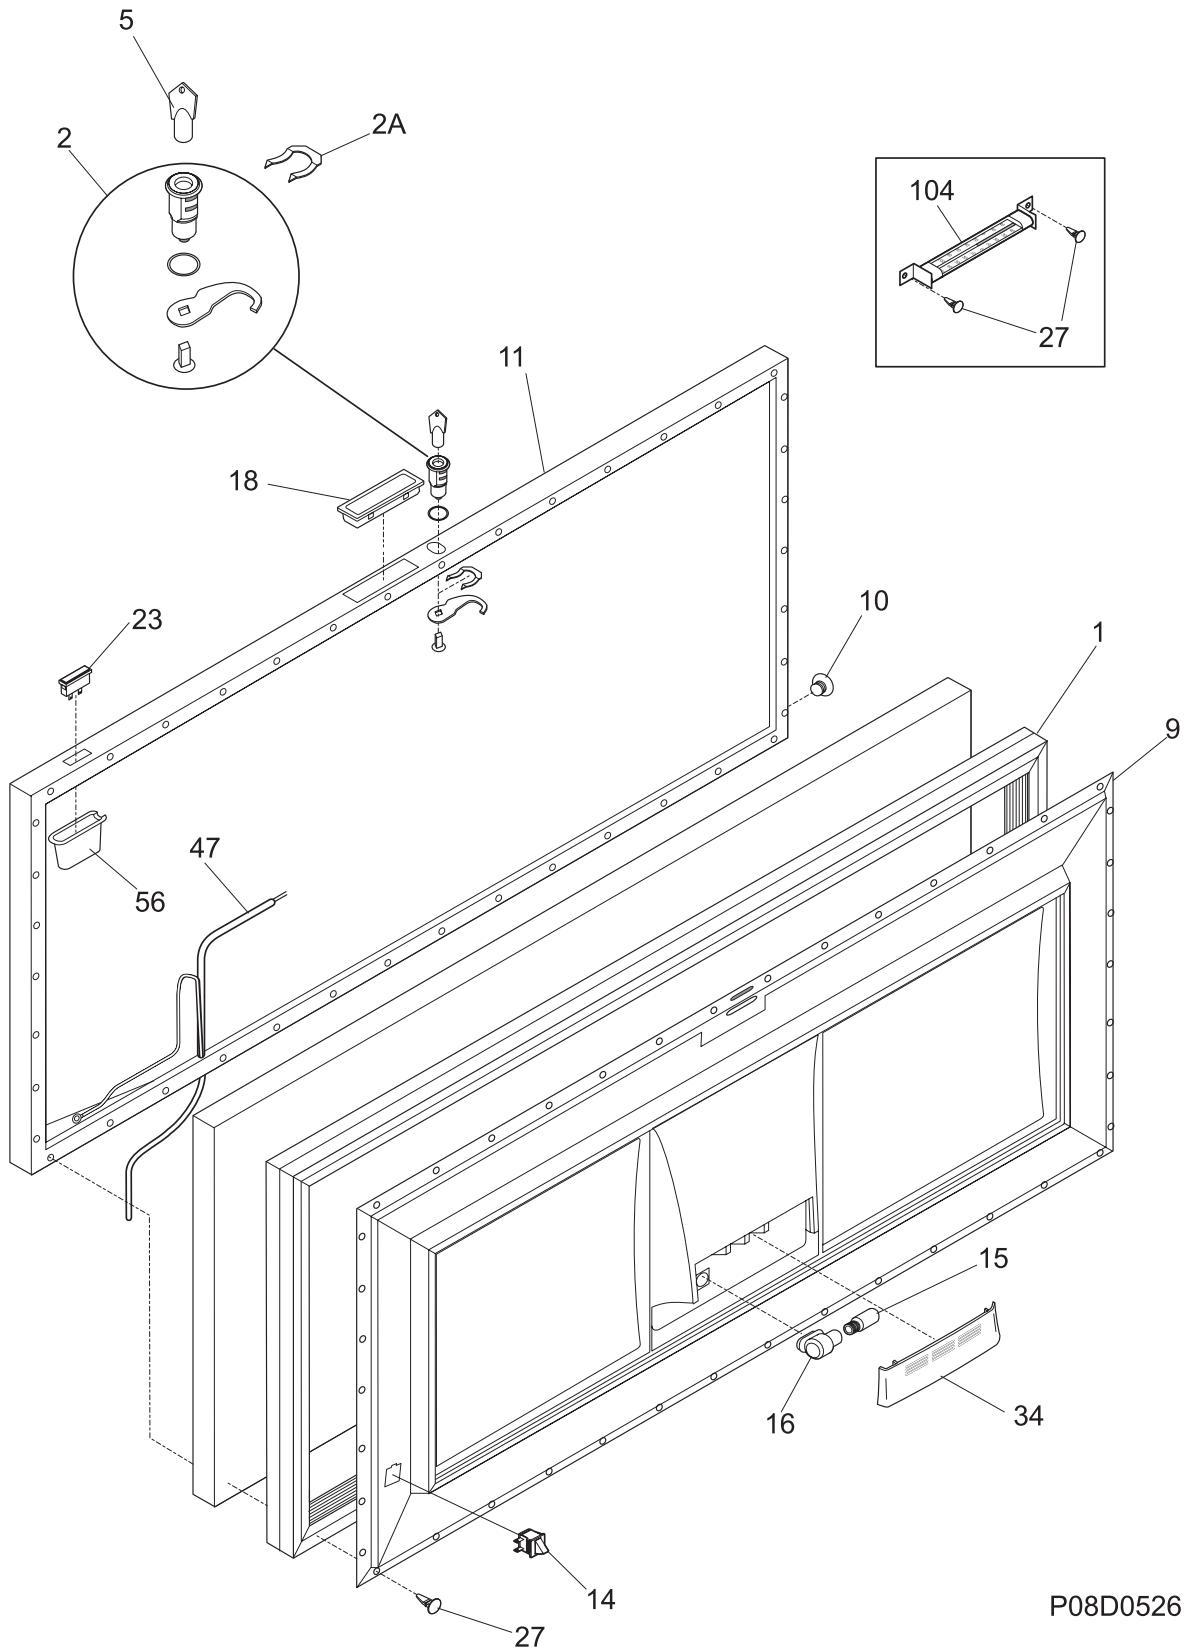

Kelvinator 

Factory Parts Catalog

Product No.	KCS200GW0
Series	Commercial
Color	white
Volts	115
Owner's Guide	297147500
Market	North America

 **Electrolux**

Electrolux Major Appliances
North & Latin America
P.O. BOX 212378
AUGUSTA, GA 30917

Publication No.
5995485165
07/02/27
(EN/SERVICE/MLR)
365

FREEZER CHEST

Model No.
KCS200GW

Copyright © 2007 Electrolux Home Products, Inc.
All rights reserved.

DOOR

P08D0526

DOOR

POS. NO	PART NO.	DESCRIPTION
1	216481401	Gasket, lid seal, white
2	297090100	Lock Assy
2A	297090900	Clip, SPRING
5 #	216702900	Key, lock
9	216059708	Panel-inner lid
10	216923001	Plug button, 1/4", white
11	216130130	Lid, white
*	216858000	Screw, TH#8-18x.500AB, #10
14	216822900	Switch, light/lamp, ramp
15	297070300	Light Bulb, 25W, 130V
16	216817600	Socket, light/lamp, 25 W
18	297034202	Handle, recessed, chrome, w/gasket
23	297087400	Light, signal, amber
27	5303212828	Clip, panel mtg
27*	5304406520	Clip, panel mtg kit, (40)
34	216087900	Shield-light
47	216819900	Wiring Harness, lid/defrost, with light
56	297015600	Cap, sig light seal
104	297074200	Thermometer
*	5303917276	Insulation-door, fiberglass, (bulk)

CABINET

P08C0875

CABINET

POS. NO	PART NO.	DESCRIPTION
1	216954500	Catch-lock
3	216502600	Plug, drain, interior
4	297013600	Plug, drain, exterior
6	216955513	Breaker, hinge side
7	297129400	Breaker, lock side, w/lock catch
11	216955500	Breaker, chest end, (2)
12A	297146600	Nameplate, Commercial
18	216707201	Knob, temp control
21 #	216759000	Control-temperature
27	216629600	Screw, hex washer head, 10-16 x 0.500, tapping
28	216035300	Hinge
30	216110700	Breaker, corners
59	216703500	Basket
62	131420300	Screw, cr truss head, 8-18AB x 0.750
75	216034301	Panel, access, white
120	216621000	Caster
136	216726600	Guard-splash
*	216649700	CASTER PACK, 4 casters, wrench, 16 screws
*	5303305324	Paint, touch-up, white