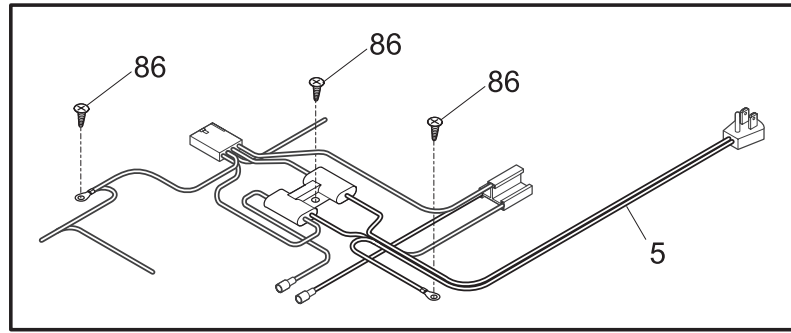

Publication No.
5995485165
07/02/27
(EN/SERVICE/MLR)
365

FREEZER CHEST

Model No.
KCS200GW

Copyright © 2007 Electrolux Home Products, Inc.
All rights reserved.

DOOR

P08D0526

DOOR

POS. NO	PART NO.	DESCRIPTION
1	216481401	Gasket, lid seal, white
2	297090100	Lock Assy
2A	297090900	Clip, SPRING
5 #	216702900	Key, lock
9	216059708	Panel-inner lid
10	216923001	Plug button, 1/4", white
11	216130130	Lid, white
*	216858000	Screw, TH#8-18x.500AB, #10
14	216822900	Switch, light/lamp, ramp
15	297070300	Light Bulb, 25W, 130V
16	216817600	Socket, light/lamp, 25 W
18	297034202	Handle, recessed, chrome, w/gasket
23	297087400	Light, signal, amber
27	5303212828	Clip, panel mtg
27*	5304406520	Clip, panel mtg kit, (40)
34	216087900	Shield-light
47	216819900	Wiring Harness, lid/defrost, with light
56	297015600	Cap, sig light seal
104	297074200	Thermometer
*	5303917276	Insulation-door, fiberglass, (bulk)

SYSTEM

P08S0354

SYSTEM

POS. NO	PART NO.	DESCRIPTION
1 #	5303280307	Condenser
4 #	216938600	Drier-filter
5 #	216987300	Harness-main
22	216056400	Clip, compressor mtg, SPRING
28	5303212615	Support, compressor
27	5308002681	Grommet, compressor
29 #	297048200	Compressor, w/o electricals
30 #	297048300	Controller
32	241544101	Clamp, elec cont mtg, compressor, bale wire
42	216232700	Washer, flat, 1"OD x 0.531"ID
43A	5303212614	Clip, harness mount
47	216629600	Screw, hex washer head, 10-16 x 0.500, tapping
55	218909915	Capacitor, run, 220 VAC, 15 microfarad
86	216036600	Screw, ph washer head, 8-32CA x 0.500, thread forming
*	297102800	Spacer-tube