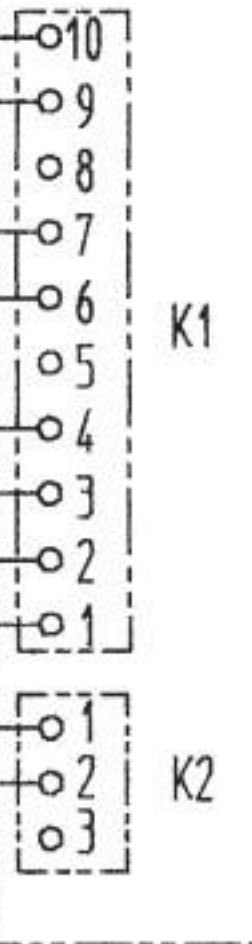

BIN CONTROL

- WIRE COLOR CODE
- BR - BROWN
 - W - WHITE
 - BK - BLACK
 - R - RED
 - O - ORANGE
 - GY - GRAY
 - P - PINK
 - DBu - DARK BLUE
 - V - VIOLET
 - Y - YELLOW

115-120/60/1

ONLY AIR COOLED MODEL

CONTROLLER BOARD

START CAP
243-292MFD

15MFD
RUN CAP

CAP. 5MFD

(BR) TRANSFORMER