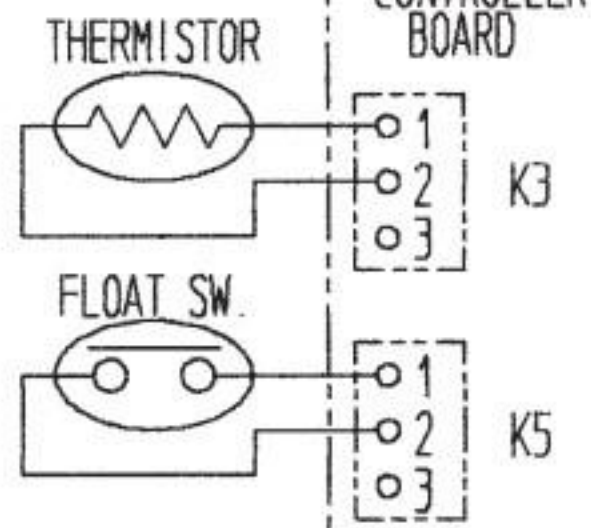

BIN CONTROL

- WIRE COLOR CODE
- BR - BROWN
 - W - WHITE
 - BK - BLACK
 - R - RED
 - O - ORANGE
 - GY - GRAY
 - P - PINK
 - DBu - DARK BLUE
 - V - VIOLET
 - Y - YELLOW

115-120/60/1

ONLY AIR COOLED MODEL

CONTROLLER BOARD

START CAP
243-292MFD

15MFD
RUN CAP

CAP. 5MFD

(BR) TRANSFORMER