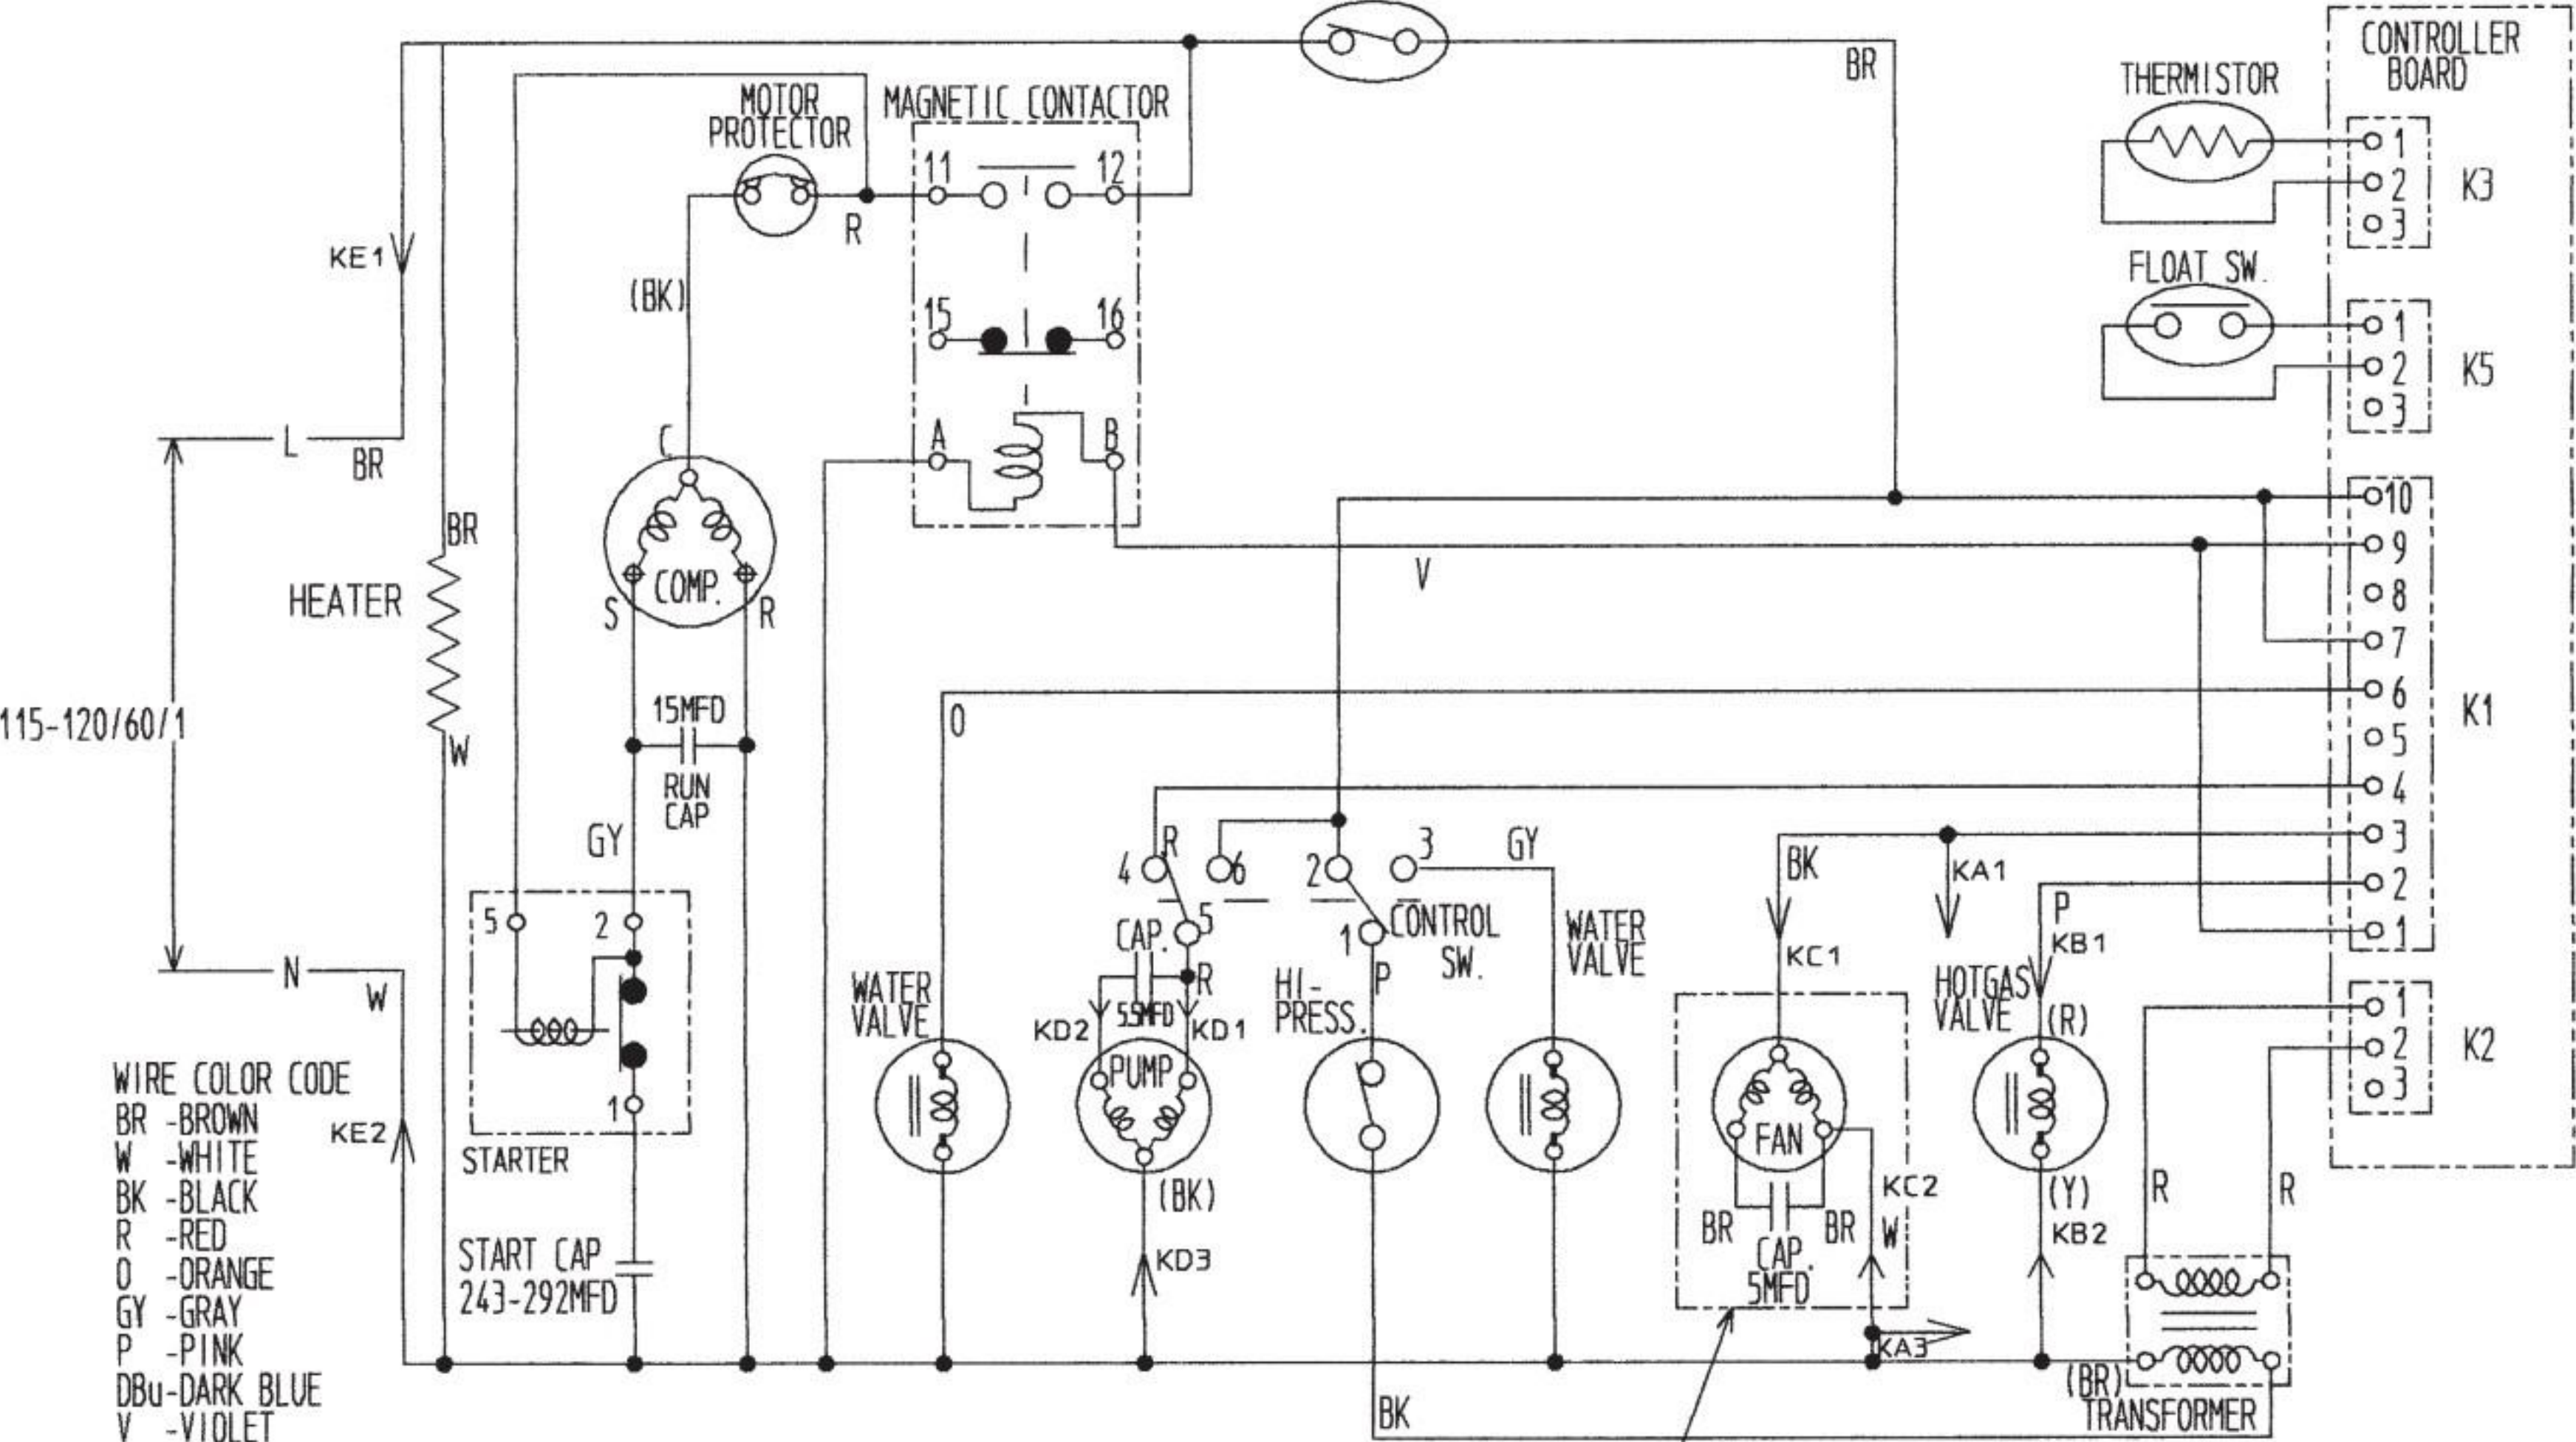

BIN CONTROL

- WIRE COLOR CODE
- BR - BROWN
 - W - WHITE
 - BK - BLACK
 - R - RED
 - O - ORANGE
 - GY - GRAY
 - P - PINK
 - DBu - DARK BLUE
 - V - VIOLET
 - Y - YELLOW

115-120/60/1

ONLY AIR COOLED MODEL

CONTROLLER BOARD

START CAP
243-292MFD

15MFD
RUN CAP

CAP. 5MFD

(BR) TRANSFORMER