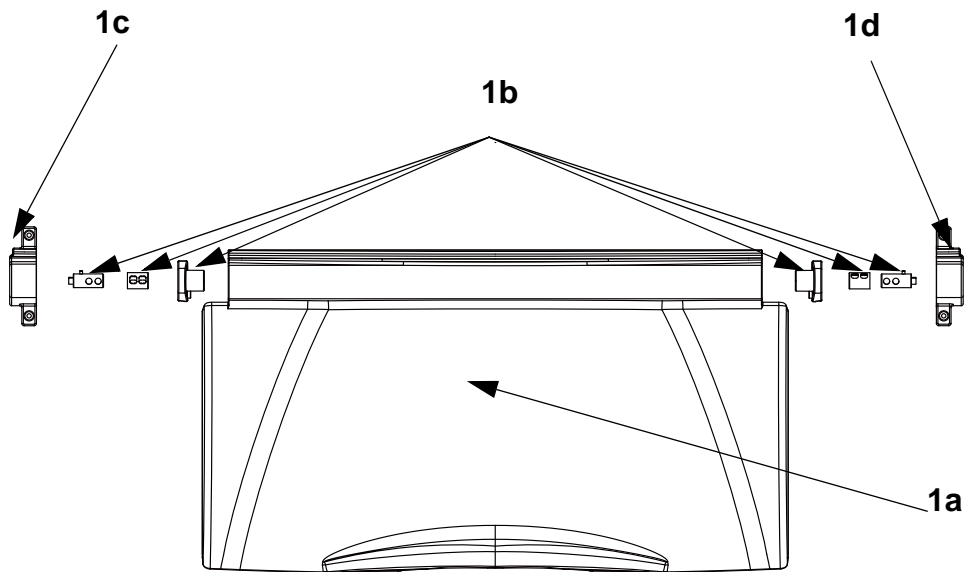

Ice Machine Parts List For A Upgrade Series Ice Storage Bins Models

A320V

A400V

A570V

A570V

A320V/A440V/A570V/A970V UPGRADE BINS

PART NO.

A320V

1	Bin Door Assembly	040003631
1a	Bin Door	040003129
1b	Door Hing Assembly	040003568
1c	Bracket Door Left(outside)	040003106
1d	Bracket Door Right(outside)	040003105
2	Top Rail	040003120
3	Deflector, Ice	4011229
4	Trim, Top LH.	040003110
5	Trim, Top RH	040003109
6	Trim, Door Opening	7602563
7	Leg, 6" Adjustable	5005533
8	Adapter Brass Bin Drain(Not Shown).	040000001
9	Hex Head Worm Drive Clamp(Not Shown)	56-5052-9
10	Ice Scoop(Not Shown)	33-0259-3

PART NO.

A970V

1	Bin Door Assembly	040003567
1a	Bin Door	040003130
1b	Door Hing Assembly.	040003568
1c	Bracket Door Left(outside)	040003106
1d	Bracket Door Right(outside).	040003105
2	Top Rail.	040003118
3	Deflector, Ice.	4011239
4	Trim, Top LH.	040003110
5	Trim, Top RH.	040003109
6	Trim, Door Opening	7603383
7	Leg, 6" Adjustable	5005533
8	Adapter Brass Bin Drain(Not Shown)	040000001
9	Hex Head Worm Drive Clamp(Not Shown)	56-5052-9
10	Ice Scoop(Not Shown)	33-0259-3