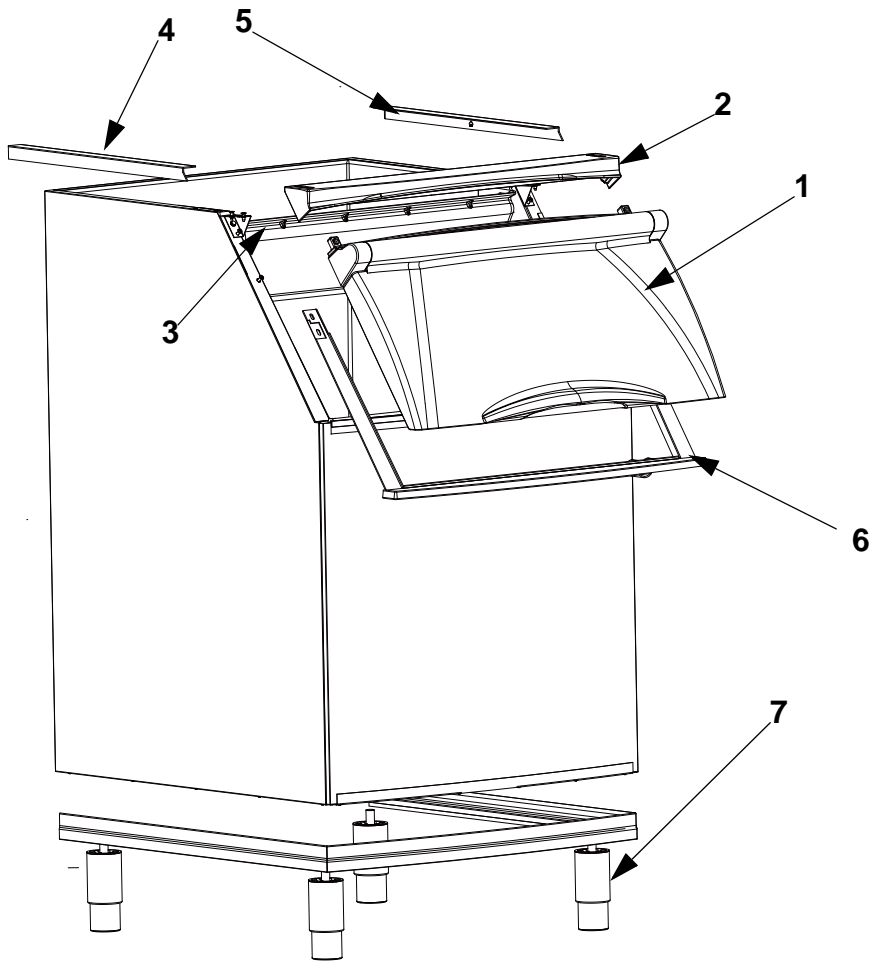

Ice Machine Parts List For A Upgrade Series Ice Storage Bins Models

A320V

A400V

A570V

A570V

A320V/A440V/A570V/A970V UPGRADE BINS

PART NO.

A320V

1	Bin Door Assembly	040003631
1a	Bin Door	040003129
1b	Door Hing Assembly	040003568
1c	Bracket Door Left(outside)	040003106
1d	Bracket Door Right(outside)	040003105
2	Top Rail	040003120
3	Deflector, Ice	4011229
4	Trim, Top LH.	040003110
5	Trim, Top RH	040003109
6	Trim, Door Opening	7602563
7	Leg, 6" Adjustable	5005533
8	Adapter Brass Bin Drain(Not Shown).	040000001
9	Hex Head Worm Drive Clamp(Not Shown)	56-5052-9
10	Ice Scoop(Not Shown)	33-0259-3

A400V

1	Bin Door Assembly	040003566
1a	Bin Door	040003101
1b	Door Hing Assembly	040003568
1c	Bracket Door Left(outside)	040003106
1d	Bracket Door Right(outside)	040003105
2	Top Rail	040003102
3	Deflector, Ice	4011219
4	Trim, Top LH.	040003180
5	Trim, Top RH	040003179
6	Trim, Door Opening	7602593
7	Leg, 6" Adjustable	5005533
8	Adapter Brass Bin Drain(Not Shown).	040000001
9	Hex Head Worm Drive Clamp(Not Shown)	56-5052-9
10	Ice Scoop(Not Shown)	33-0259-3

PART NO.

A970V

1	Bin Door Assembly	040003567
1a	Bin Door	040003130
1b	Door Hing Assembly.	040003568
1c	Bracket Door Left(outside)	040003106
1d	Bracket Door Right(outside).	040003105
2	Top Rail.	040003118
3	Deflector, Ice.	4011239
4	Trim, Top LH.	040003110
5	Trim, Top RH.	040003109
6	Trim, Door Opening	7603383
7	Leg, 6" Adjustable	5005533
8	Adapter Brass Bin Drain(Not Shown)	040000001
9	Hex Head Worm Drive Clamp(Not Shown)	56-5052-9
10	Ice Scoop(Not Shown)	33-0259-3