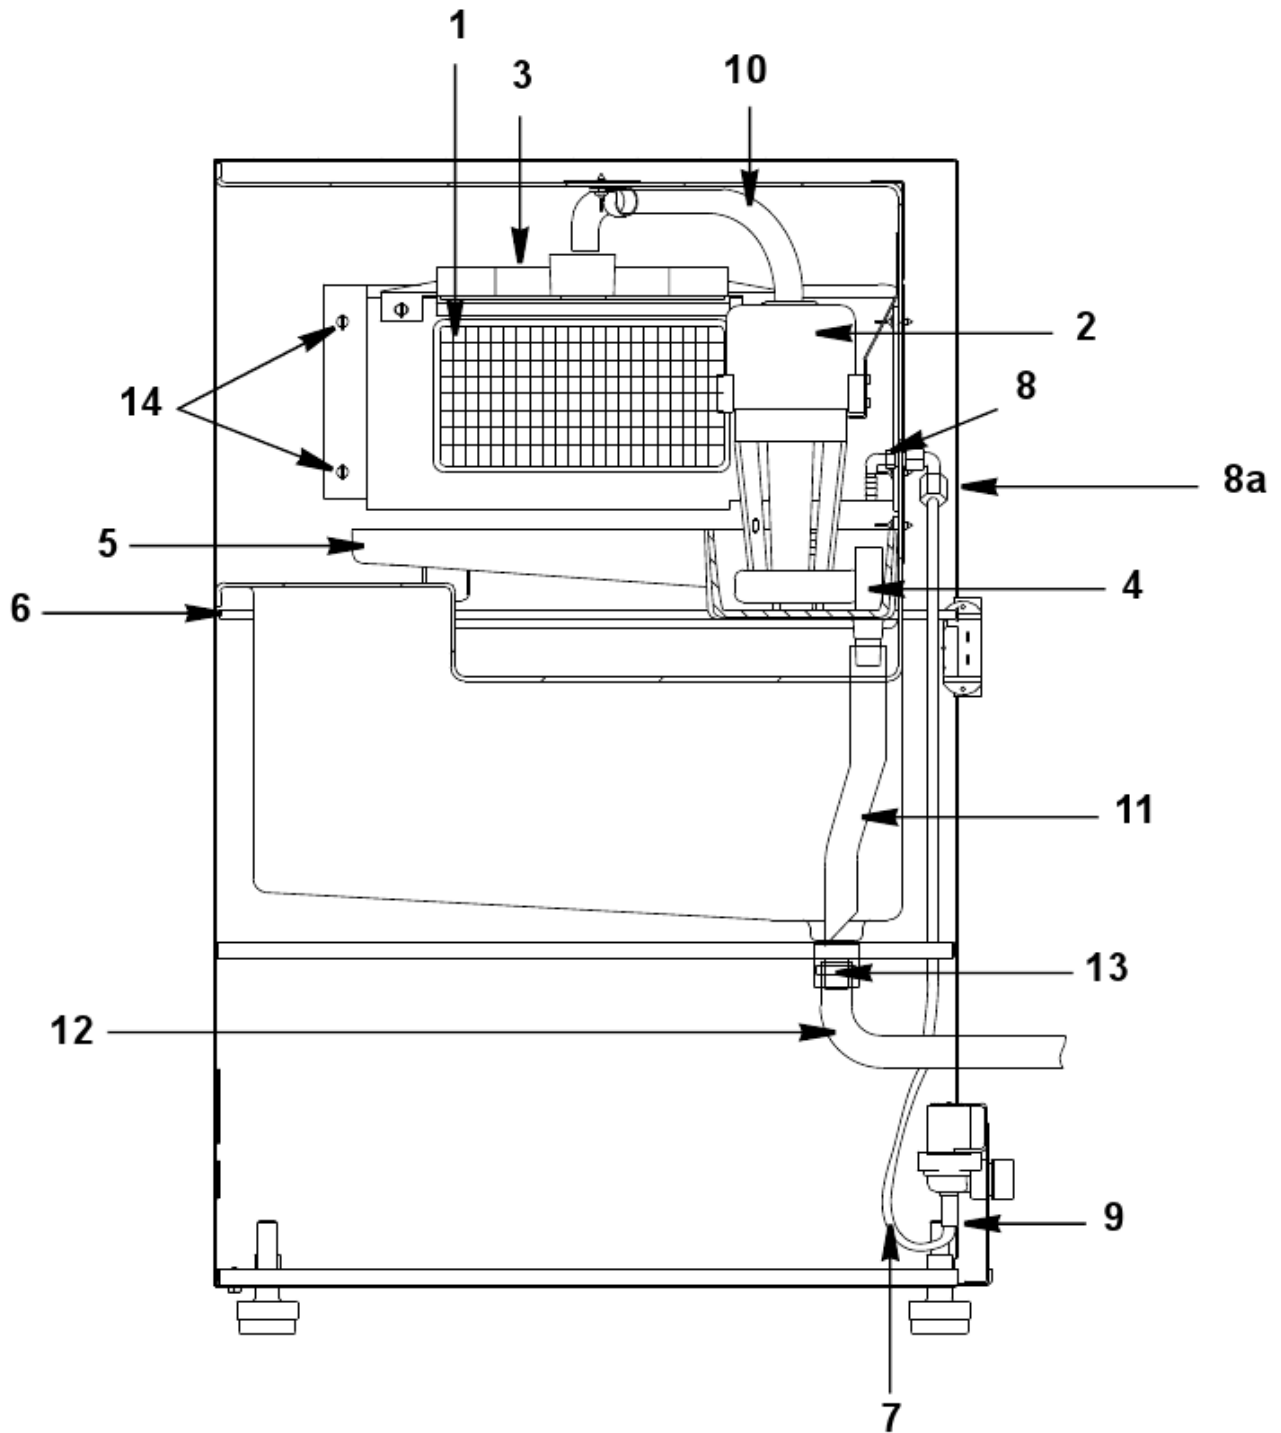

QM30 - Panels 9

QM030

QM30 - CONTROL BOX COMPONENTS

QM030

QM30 - CONTROL BOX COMPONENTS

#	PART #	DESCRIPTION	QTY	Note
1	7629243	Control Board		
1a	2511373	Fuse - Mounted on Control Board		
2	2301513	Toggle Switch		
3	8505533	Relay - 115V/60 Hz/1 Ph		[1]
4	7629661	Bin Thermostat Control		
5		Water Inlet Valve		
5a	040001814	Water Inlet Valve - 115V/60 Hz		
5b	2405143	Water Inlet Valve - 230V/50 Hz		
5c	040001675	Water Inlet Valve Bracket		
6		Wire Harness		
6a	2008323	Wiring Harness - 115V/60 Hz		
6b	2008313	Wiring Harness - 230V/50 Hz		
6c	2032403	Wire Harness Jumper		
7		Power Cord		
7a	040001218	Power Cord - 115V/60 Hz		
7b	2006749	Power Cord - 230V/50-60 Hz		
8	2351313	Thermistor		[2]
9	4302253	Control Board Mounting Supports		
10	5202069	Screw - #10-24 x 0.50" HEX		[3]

PART NOTES:

- [1] - Used on 115V Only
- [2] - Mounted to Refrigeration Line
- [3] - Used to Mount Water Inlet Valve

QM030

QM30 - EVAPORATOR COMPARTMENT - COMMON COMPONENTS

QM030

QM30 - EVAPORATOR COMPARTMENT - COMMON COMPONENTS

#	PART #	DESCRIPTION	QTY	Note
1		Evaporator Assembly		
1a	7627923	Evaporator Assembly - Dice Cube		
2		Water Pump		
2a	2001423	Water Pump - 115V/60 Hz		
2b	2001413	Water Pump - 230V/50 Hz - Before Serial Number 310145529		
2c	040000944	Water Pump - 230V/50 Hz - After Serial Number 310145529		
3	7629403	Water Distribution Tube - QM20/QM30		
4	040001210	Water Drain Stand Pipe		
5	040001227	Water Trough		
6	000000112	Bin Thermostat Control Tube		
7	4420291	Vinyl Tube - 0.25" OD		
8	8390133	Water Inlet Elbow - Male		
8a	8390143	Water Inlet Elbow - Female		
9	5650729	Compression Nut		
10	040001212	Water Pump Out Tubing - 0.5" OD		
11	4420383	Clear Tubing - 0.625" ID		
12	4421443	Bin Drain Tubing - 0.625 ID		
13	5650649	Hose Clamp - 0.759"/0.848" ID		
14	5305123	Thumbscrew SS - #8-32 x 0.44"		
15	5012169	Thumbscrew - #8-32 x 0.625		[1]
16	040001217	Thumbscrew - #8-32 x 0.625"		[2]