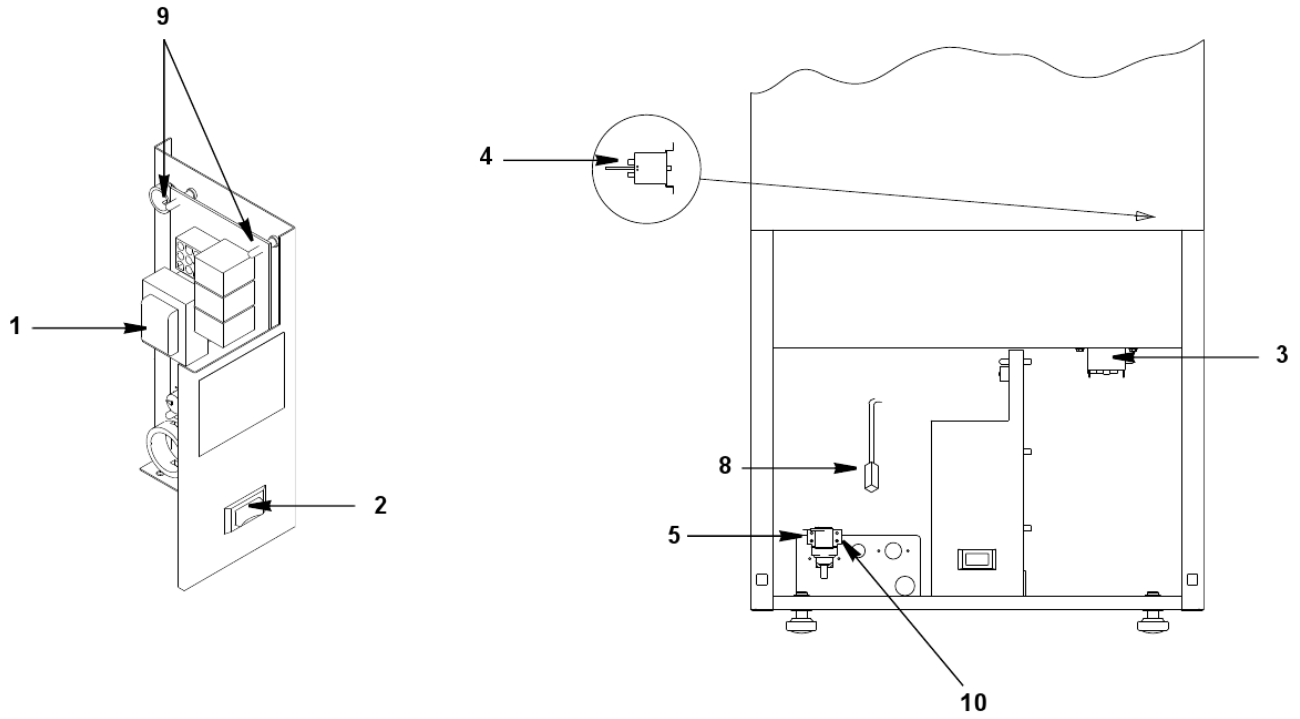

QM30 - Panels 9

QM030

QM30 - CONTROL BOX COMPONENTS

QM030

QM30 - CONTROL BOX COMPONENTS

#	PART #	DESCRIPTION	QTY	Note
1	7629243	Control Board		
1a	2511373	Fuse - Mounted on Control Board		
2	2301513	Toggle Switch		
3	8505533	Relay - 115V/60 Hz/1 Ph		[1]
4	7629661	Bin Thermostat Control		
5		Water Inlet Valve		
5a	040001814	Water Inlet Valve - 115V/60 Hz		
5b	2405143	Water Inlet Valve - 230V/50 Hz		
5c	040001675	Water Inlet Valve Bracket		
6		Wire Harness		
6a	2008323	Wiring Harness - 115V/60 Hz		
6b	2008313	Wiring Harness - 230V/50 Hz		
6c	2032403	Wire Harness Jumper		
7		Power Cord		
7a	040001218	Power Cord - 115V/60 Hz		
7b	2006749	Power Cord - 230V/50-60 Hz		
8	2351313	Thermistor		[2]
9	4302253	Control Board Mounting Supports		
10	5202069	Screw - #10-24 x 0.50" HEX		[3]

#	PART #	DESCRIPTION	QTY	Note
1		Evaporator Assembly		
1a	7627923	Evaporator Assembly - Dice Cube		
2		Water Pump		
2a	2001423	Water Pump - 115V/60 Hz		
2b	2001413	Water Pump - 230V/50 Hz - Before Serial Number 310145529		
2c	040000944	Water Pump - 230V/50 Hz - After Serial Number 310145529		
3	7629403	Water Distribution Tube - QM20/QM30		
4	040001210	Water Drain Stand Pipe		
5	040001227	Water Trough		
6	000000112	Bin Thermostat Control Tube		
7	4420291	Vinyl Tube - 0.25" OD		
8	8390133	Water Inlet Elbow - Male		
8a	8390143	Water Inlet Elbow - Female		
9	5650729	Compression Nut		
10	040001212	Water Pump Out Tubing - 0.5" OD		
11	4420383	Clear Tubing - 0.625" ID		
12	4421443	Bin Drain Tubing - 0.625 ID		
13	5650649	Hose Clamp - 0.759"/0.848" ID		
14	5305123	Thumbscrew SS - #8-32 x 0.44"		
15	5012169	Thumbscrew - #8-32 x 0.625		[1]
16	040001217	Thumbscrew - #8-32 x 0.625"		[2]

PART NOTES:

- [1] - Stainless Steel Head Thumbscrew for Water Trough and Water Distributor
- [2] - Plastic Head Thumbscrew for Water Trough and Water Distributor

QM030

QM30 - REFRIGERATION COMPARTMENT - COMMON COMPONENTS