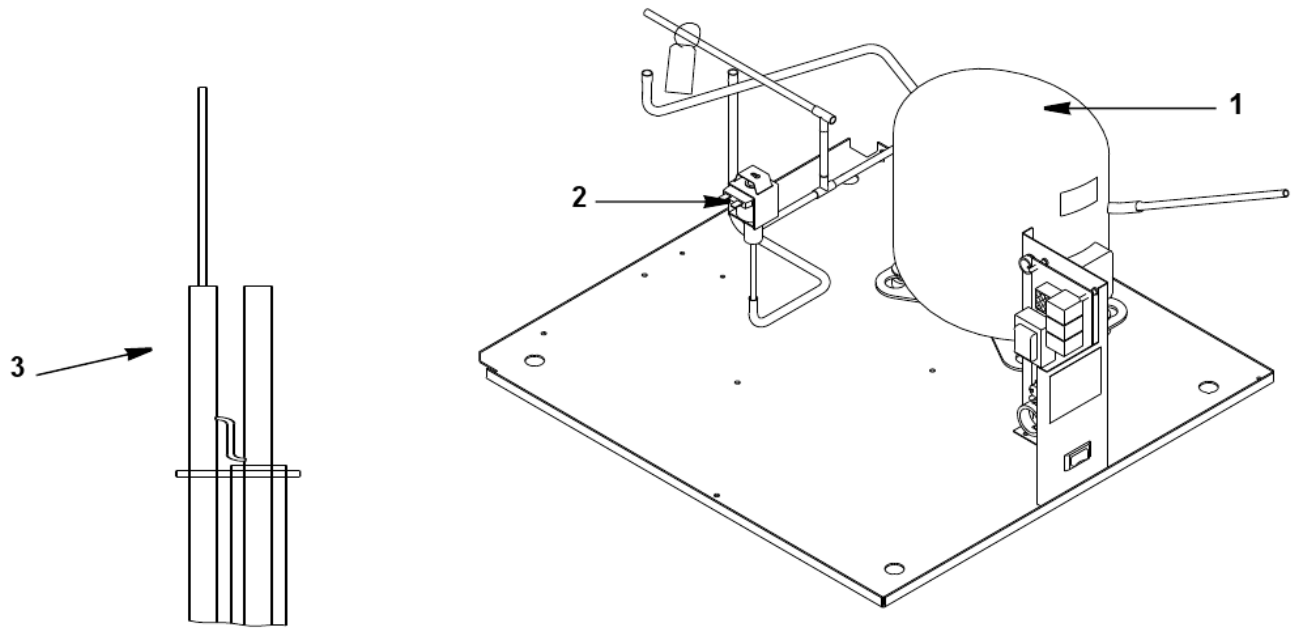

PART NOTES:

- [1] - Used on 115V Only
- [2] - Mounted to Refrigeration Line
- [3] - Used to Mount Water Inlet Valve

QM030

QM30 - EVAPORATOR COMPARTMENT - COMMON COMPONENTS

QM030

QM30 - EVAPORATOR COMPARTMENT - COMMON COMPONENTS

#	PART #	DESCRIPTION	QTY	Note
1		Evaporator Assembly		
1a	7627923	Evaporator Assembly - Dice Cube		
2		Water Pump		
2a	2001423	Water Pump - 115V/60 Hz		
2b	2001413	Water Pump - 230V/50 Hz - Before Serial Number 310145529		
2c	040000944	Water Pump - 230V/50 Hz - After Serial Number 310145529		
3	7629403	Water Distribution Tube - QM20/QM30		
4	040001210	Water Drain Stand Pipe		
5	040001227	Water Trough		
6	000000112	Bin Thermostat Control Tube		
7	4420291	Vinyl Tube - 0.25" OD		
8	8390133	Water Inlet Elbow - Male		
8a	8390143	Water Inlet Elbow - Female		
9	5650729	Compression Nut		
10	040001212	Water Pump Out Tubing - 0.5" OD		
11	4420383	Clear Tubing - 0.625" ID		
12	4421443	Bin Drain Tubing - 0.625 ID		
13	5650649	Hose Clamp - 0.759"/0.848" ID		
14	5305123	Thumbscrew SS - #8-32 x 0.44"		
15	5012169	Thumbscrew - #8-32 x 0.625		[1]
16	040001217	Thumbscrew - #8-32 x 0.625"		[2]

PART NOTES:

- [1] - Stainless Steel Head Thumbscrew for Water Trough and Water Distributor
- [2] - Plastic Head Thumbscrew for Water Trough and Water Distributor

QM030

QM30 - REFRIGERATION COMPARTMENT - COMMON COMPONENTS