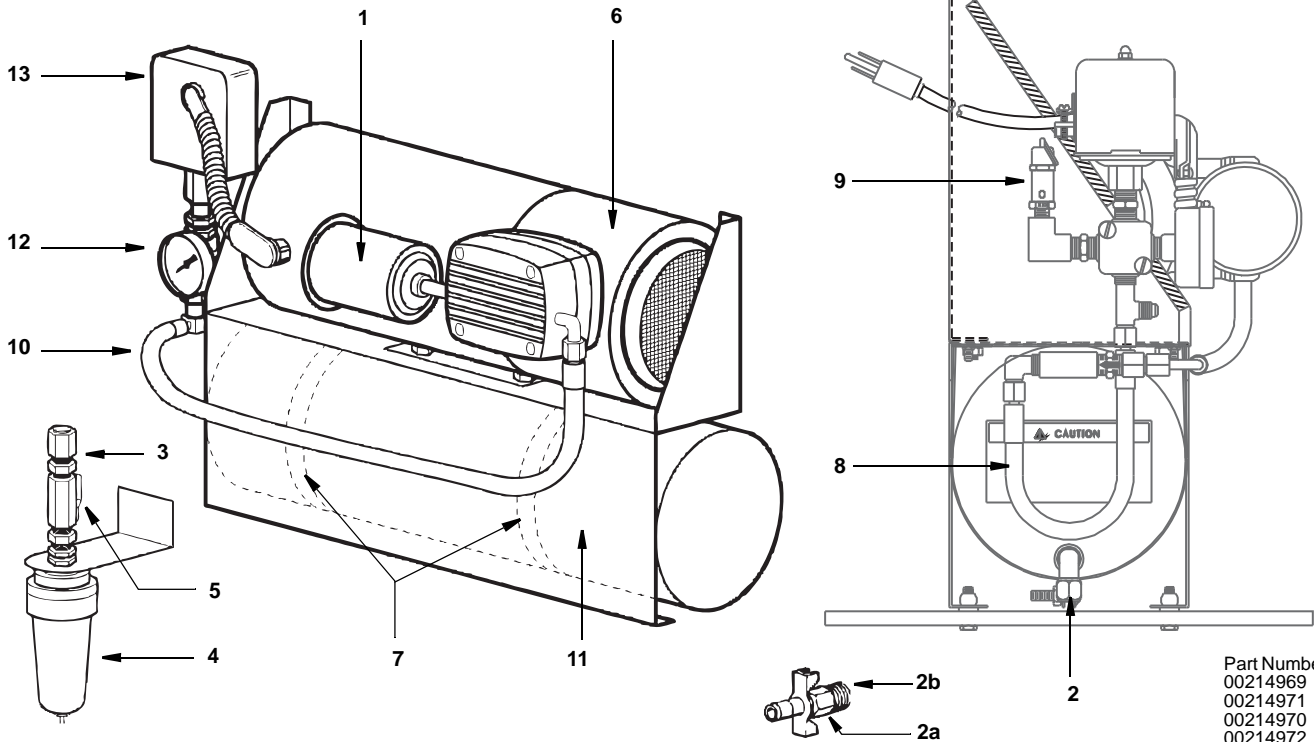

**Air Compressors  
Parts List for Models**

**APKV3D**

**APH3**

**APKV3X**

**APH3X**

## MODEL APKV3D APKV3X APH3 APH3X PARTS LIST

Part Numbers:  
 00214969  
 00214971  
 00214970  
 00214972

### DESCRIPTION

	<b>PART NO.</b>
1 Air Filter, Disposable . . . . .	020001320
<b>2 EII, 1/4" MPT x 3/8" OD Tube, Brass, Compression . . . . .</b>	<b>00204750</b>
a. Bushing, 1/4" MPT x 1/8" FPT, Brass . . . . .	00853929
b. Petcock, 1/8" MPT, Brass . . . . .	00670014
3 Adaptor, 3/8" OD x 3/8" MPT, Brass, Compression . . . . .	00204765
4 Valve, Automatic Drain, Air Tank . . . . .	5031021
5 Valve, Ball, 3/8" FPT x 3/8" FPT, Brass . . . . .	00204789
6 Air Pump, Pump/Motor Assembly, 120 VAC, 60 Hz . . . . .	00206105
7 Strap, Mounting, 3 gallon (11.4 L), Air Tank . . . . .	00212127
8 Hose Assembly, High Temp Air Pump, 13 in (33 cm) . . . . .	00214961
9 Valve, Relief, 130 psi, 1/4"NPT. . . . .	020000891
10 Hose Assembly, High Temp Air Pump . . . . .	00214939
11 Tank Assembly, Air with Two Welded Bosses, 2.6 gallon (9.8 L), Stainless Steel . . . . .	00214968
12 Gauge, 0-160 Psi 1/4" NPT, Back Mount, 2" Diameter, Gast . . . . .	00684844
13 Pressure Switch, Cut-In 65, Cut-Out 85, SS Base . . . . .	020005265