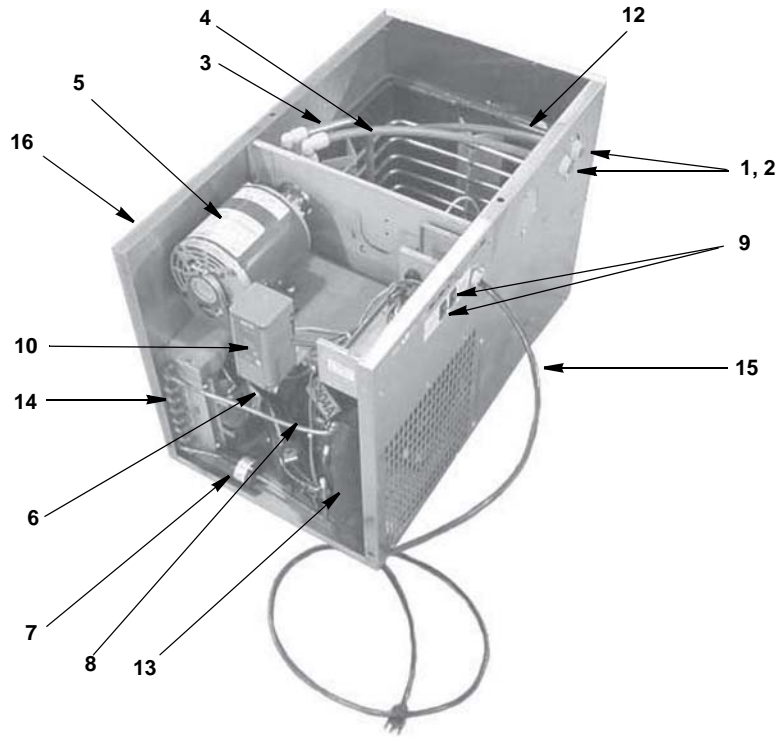

Model 75 Series Beermaster Refrigeration Unit Parts List for Models

75A04

MODEL 75 BASE PARTS LIST

Part Numbers:
SO907531-161

DESCRIPTION

	PART NO.
1 Collet.	00209398
2 Bulkhead Union	00210777
3 Glycol Pickup Tube.	00219127
4 Glycol Discharge Tube	00213739
5 Pump and Motor Assembly	
a. Circulating Motor.	020000010
b. Coupling Clamp.	5009036
c. Pump (70 GPH, Brass)	00702917
6 Fan Motor Assembly	00215923
a. Fan Motor	8251893
b. Fan Blade	00755226
c. Fan Motor Bracket.	00215884
7 Drier	00751005
8 Compressor.	8251793
a. Start Relay	020003406
b. Start Capacitor.	020003408
c. Overload Protector	020003407
9 Rocker Switch.	00804437
10 Electronic Temperature Control	00219483
a. Bracket, Temperature Control Bulb	00216048
b. Temperature Control Kit.	00219360
11 Legs (set of 4) (not shown)	00209042
12 Glycol Return Tube (Poly).	00213738
13 Accumulator	00208594
14 Condenser.	00755489
a. Condenser Guard	SS215154
b. Condenser Air Filter.	00215513
15 Electrical Cord Assembly	00208577
16 Panels	
a. Rear S/S	6052721
b. Front S/S	6052731
c. End S/S	6052741
d. Cover, Top Access S/S	6052751
e. SVC. Access End S/S	6052761