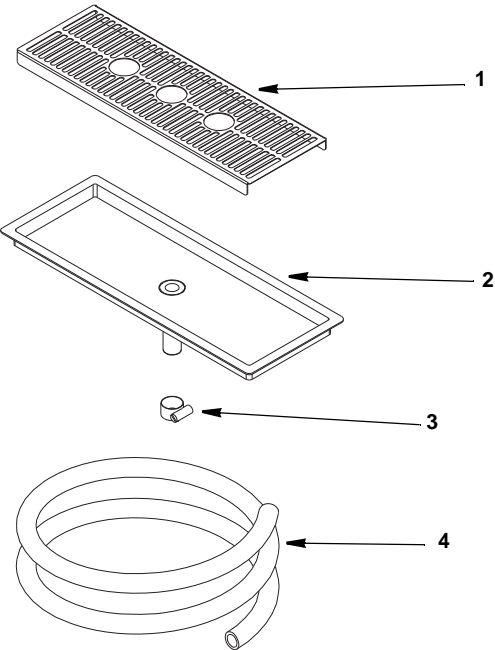

FLUSH MOUNT DRAIN

Complete Assembly Part
Number:020001388

DESCRIPTION

1	Cup Support Grid	020001377
2	Flush Mount Drain Pan	020001373
3	Radiator Clamp, Size 12 Stainless Steel	0903203
4	Vinyl Tubing, 3/4" ID x 1" OD	1200419

PART NO.

020001377
020001373
0903203
1200419