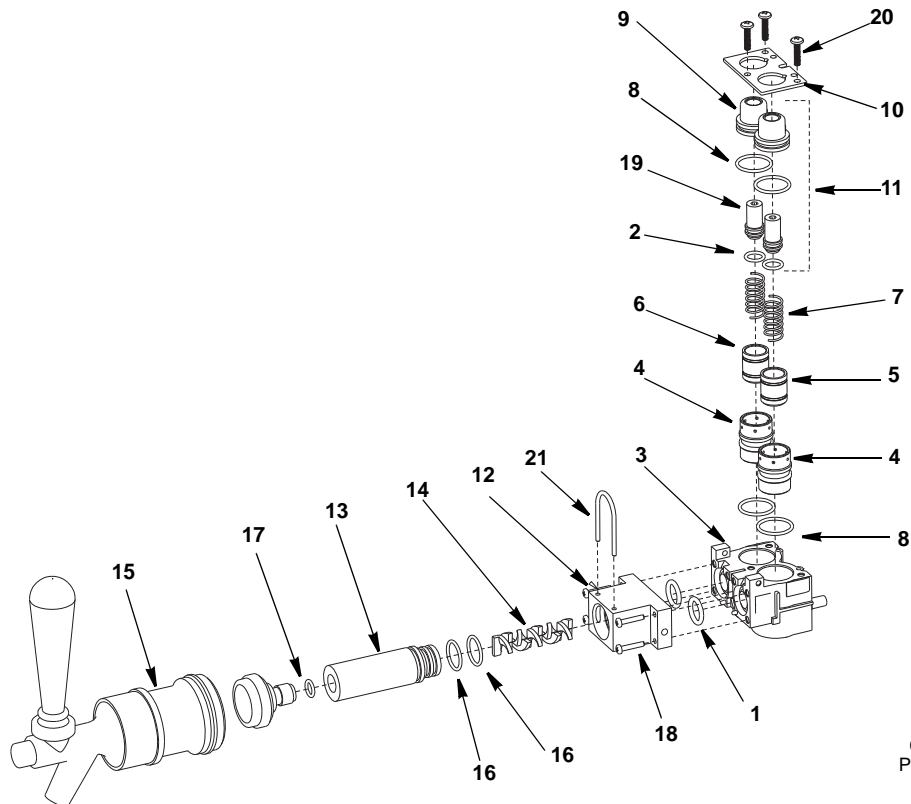

BLADE TOWER VALVE

Complete Valve Assembly
Part Number: 424-CF-RB-1

DESCRIPTION

	PART NO.
1 O-ring 112	509
2 O-ring 012	551
3 Flow Ctrl Base 424 Number 8	600-07-b
4 Cylinder	602-02
5 Piston Syrup	603-02
6 Piston Soda	604-02
7 Spring Flow Ctrl 7 Coil	605-01
8 O-ring 017	608
9 Nut Flow Rate Adj	609
10 Retainer Plate 6-32	610-04
11 Flow Rate Adj Set	642-00
12 Mixer Adapter Block 424RB	020001349
13 Mixer Tube 424RB	020001350
14 Mixer 424RB	020001351
15 Cmbecker RB	020001352
16 O-ring Outer Mixer Tube 424RB	020001366
17 O-ring 011 70A EPDM	020001407
Miscellaneous - Brackets, Screw, Etc.	
18 Screw 4-40x5/8	510
19 Scr Flow Rate Adj M	607
20 Scr Number 8 X 5/8 Ph PN HD Hi-lo 18-8	020001284
21 Latch Pin 424RB	020001364