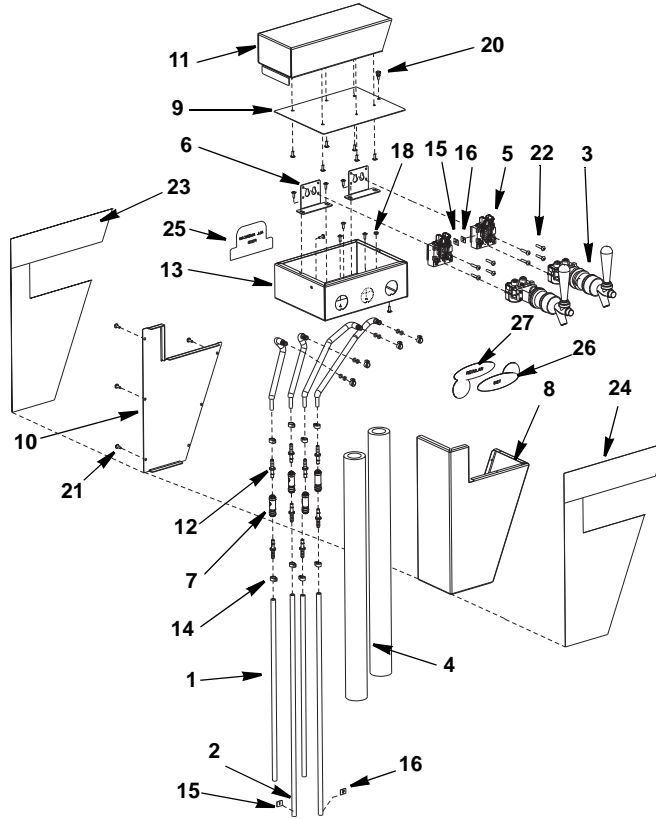

## **Blade Tower Parts List for Models**

# BLADE TOWER - 2 & 3 VALVE PARTS LIST

2 Valve Tower Part Number  
00917200

3 Valve Tower Part Number  
00917300

## DESCRIPTION

1	Tubing Ultra .265 ID X .420 OD, 18" Lg	175-04500-00_18
2	Tubing Ultra .265 ID X .420 OD, 22" Lg	175-04500-00_22
3	424 Root Beer Post Mix Valve	424-CF-RB
4	Insulation 1 1/8 X 3/8 X 2'	1200417
5	Mounting Block 0.380	380-Q
6	Valve Bracket Root Beer Post Mix Tower	020001363
7	Valve Check 1/4 OD In Line	020001365
8	Riser, A&W Blade Tower	020001721
9	Cover Housing A&W Blade Tower	020001723
10	Back Cover Riser A&W Blade Tower	020001743
11	Top Riser Tower Welded	020002019
12	Adaptor 1/4 Barb X 1/4 Stem SS	020002029
13	<b>Tower Housing - Welded</b>	
a.	2 Valve Tower	020002096
b.	3 Valve Tower	020002540

## DESCRIPTION

	<b>PART NO.</b>
1 O-ring 112 .....	509
2 O-ring 012 .....	551
3 Flow Ctrl Base 424 Number 8 .....	600-07-b
4 Cylinder .....	602-02
5 Piston Syrup .....	603-02
6 Piston Soda .....	604-02
7 Spring Flow Ctrl 7 Coil .....	605-01
8 O-ring 017 .....	608
9 Nut Flow Rate Adj .....	609
10 Retainer Plate 6-32 .....	610-04
11 Flow Rate Adj Set .....	642-00
12 Mixer Adapter Block 424RB .....	020001349
13 Mixer Tube 424RB .....	020001350
14 Mixer 424RB .....	020001351
15 Cmbecker RB .....	020001352
16 O-ring Outer Mixer Tube 424RB .....	020001366
17 O-ring 011 70A EPDM .....	020001407
<b>Miscellaneous - Brackets, Screw, Etc.</b>	
18 Screw 4-40x5/8 .....	510
19 Scr Flow Rate Adj M .....	607
20 Scr Number 8 X 5/8 Ph PN HD Hi-lo 18-8 .....	020001284
21 Latch Pin 424RB .....	020001364