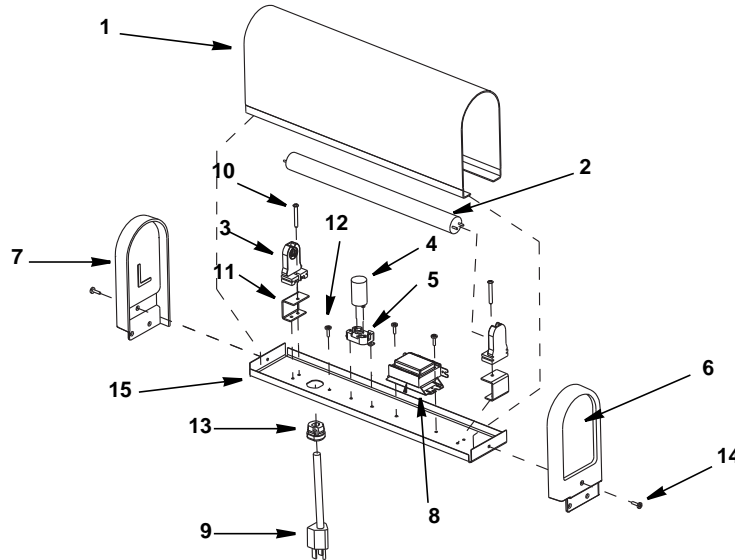

CT-6 Merchandiser

5030249

DESCRIPTION

PART NO.

1 Medallion	
a. Quench.....	5009469
b. Pepsi.....	5009470
c. 7UP.....	5009627
2 11" Florescent Tube (F13)	1000318
3 End Light Socket	1001001
4 LEV FS2 Starter	1001005
5 Starter Base	1001006
6 Merchandiser End Cap, Right	5008727
7 Merchandiser End Cap, Left	5008726
8 Ballast	
a. 115/60.....	5008644
b. 100/50/60 Export.....	5000870
c. 220/50.....	5000348
d. 220/60.....	5000349
e. 240/50.....	5000350
f. 240/60.....	5000351
9 Electric Cord	
a. Domestic.....	5008642
b. 100/220/240 Light Harness (Exports Only).....	5007691
Miscellaneous - Brackets, Screw, Etc.	
10 Screw 8-32 x 1/4" PH PS	5000974
11 Light Socket Bracket (Right & Left)	4340151
12 Screw 8-32 x 1/2" GRND Zinc	5011936
13 Cord Strain Relief Heyco Plug	1200301
14 Screw 8-32 x 1/2"	5011940
15 Light Mount Bracket	5007690