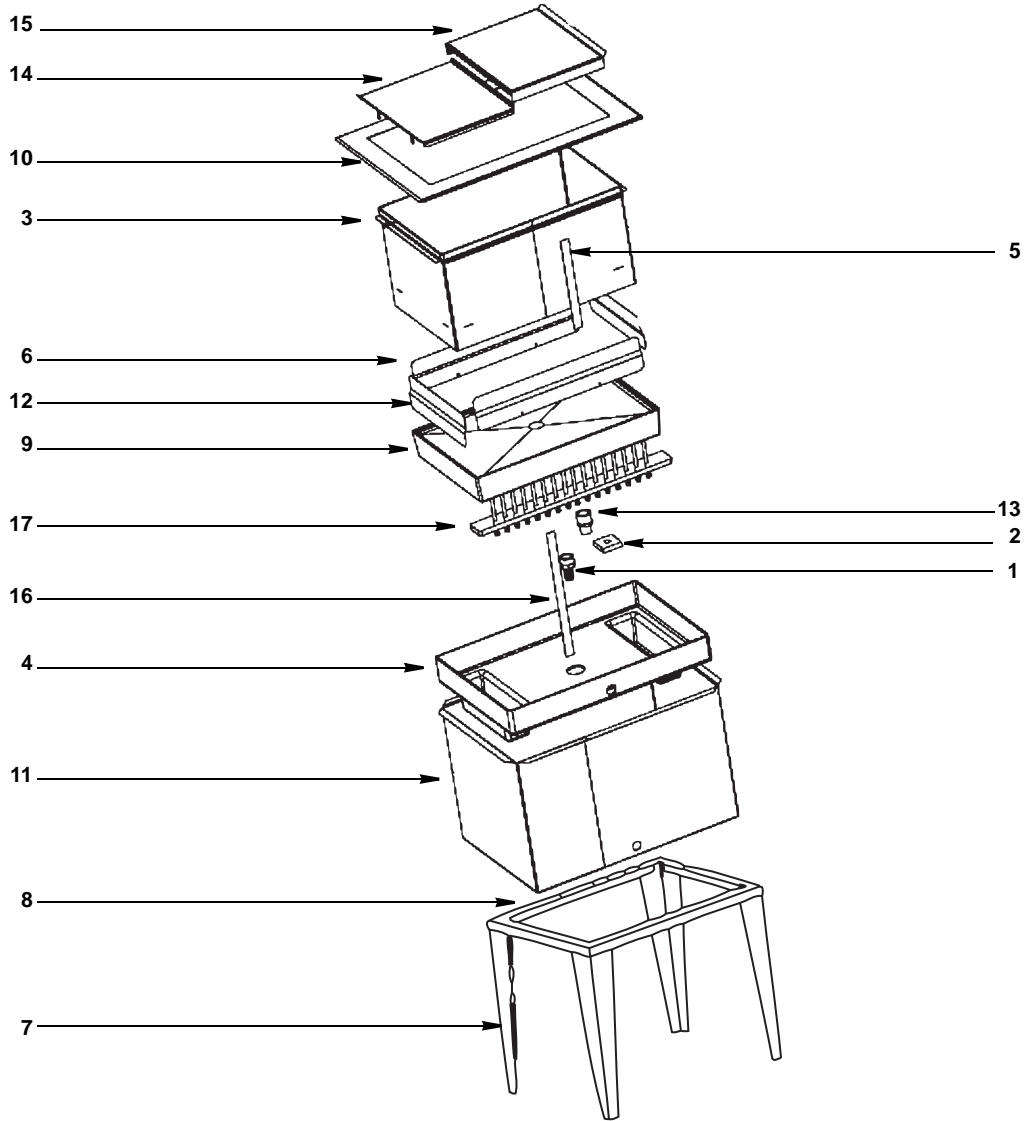

Beverage Ice Chest Parts List for Models

DB1522	DB2123
DBC1522-7	DBC2123-7
DBC1522-8	DBC2123-9
FB1522	FB2123
FBC1522-7	FBC2123-7
FBC1522-8	FBC2123-9

DBC1522, DBC1522-7, & DBC1522-8 PARTS LIST

Part Numbers:
2703430
2703568
2703423

DESCRIPTION

		PART NO.
1	Fitting 3/4" Female Burb	1200121
2	Drain Pan Fitting Gasket	5010368
3	Wrap Ice Bin Inside	5014000
4	Wrap Panel	5014001
5	Btm Base Plastic	5014002
6	Wrap Bezel	5014003
7	Bin Welding Strip	5014043
8	Strip Staking, 18"	5014052
9	Coldplate	
	a. DBC1522 - Plastic Fake	5014059
	b. DBC1522-7	5028016
	c. DBC1522-8	5013943
10	Strip Staking, 11"	5014089
11	Male Fitting Adapter	5027894
12	Top Cover Inner Assy	5028042
13	Cover Top Outer Assy	5028043
14	Bin Welding Strip	5028061
15	Retaining Foam Gasket	
	a. DBC1522-7	5028082
	b. DBC1522-8	5027748

FB1522, FBC1522-7, & FBC1522-8 PARTS LIST

Part Numbers:
2703432
2703569
2703431

DESCRIPTION	PART NO.
1 Fitting 3/4' Female Burb	1200121
2 Drain Pan Fitting Gasket	5010368
3 Wrap Ice Bin Inside	5014000
4 Btm Base Plastic	5014002
5 Bin Welding Strip	5014043
6 Strip Staking, 18"	5014052
7 Stand Leg	5014055
8 Stand Leg Top	5014057
9 Coldplate	
a. FB1522 - Plastic Fake	5014059
b. FBC1522-7	5028016
c. FBC1522-8	5013943
10 Wrap Bezel	5014068
11 Wrap Panel	5014070
12 Strip Staking, 11"	5014089
13 Adapter / Reducer	
a. FB1522	5027894
b. FBC1522-7 & FBC1522-8	5027845
14 Top Cover Inner Assy	5028042
15 Cover Top Outer Assy	5028043
16 Bin Welding Strip	5028061
17 Retaining Foam Gasket	
a. FBC1522-7	5028082
b. FBC1522-8	5027748