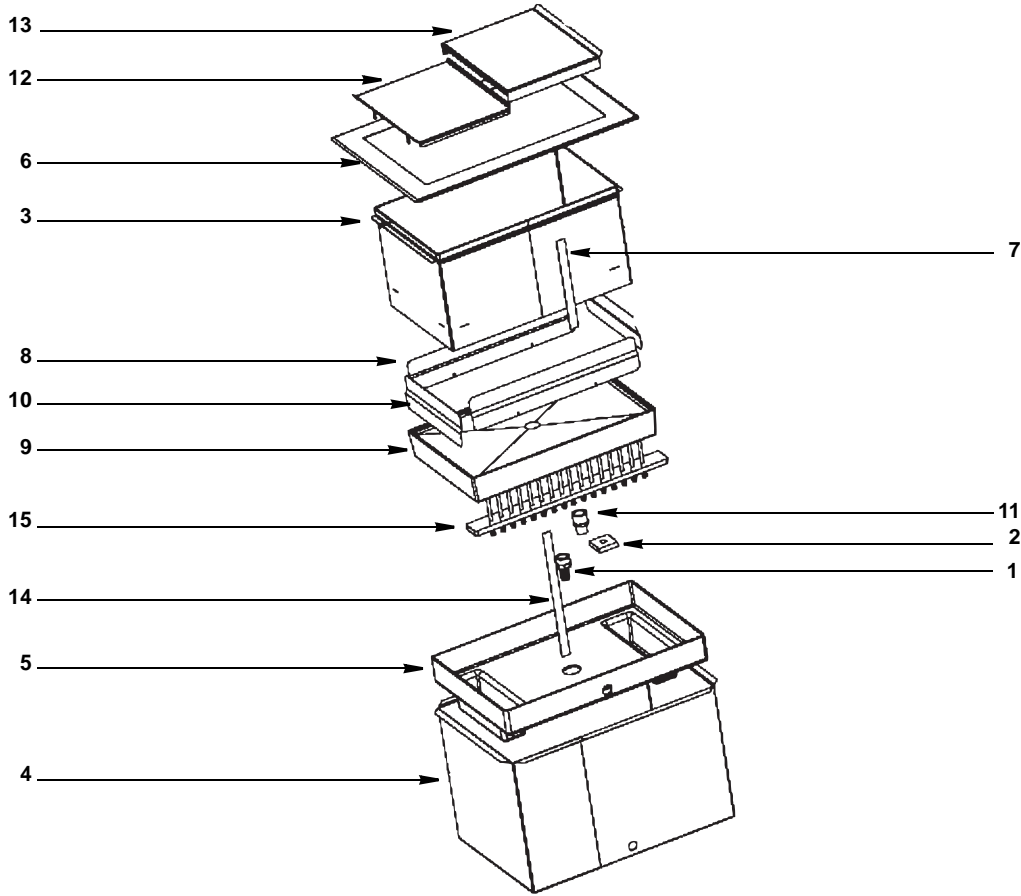

Beverage Ice Chest Parts List for Models

DB1522	DB2123
DBC1522-7	DBC2123-7
DBC1522-8	DBC2123-9
FB1522	FB2123
FBC1522-7	FBC2123-7
FBC1522-8	FBC2123-9

DBC1522, DBC1522-7, & DBC1522-8 PARTS LIST

Part Numbers:
2703430
2703568
2703423

DESCRIPTION

		PART NO.
1	Fitting 3/4" Female Burb	1200121
2	Drain Pan Fitting Gasket	5010368
3	Wrap Ice Bin Inside	5014000
4	Wrap Panel	5014001
5	Btm Base Plastic	5014002
6	Wrap Bezel	5014003
7	Bin Welding Strip	5014043
8	Strip Staking, 18"	5014052
9	Coldplate	
	a. DBC1522 - Plastic Fake	5014059
	b. DBC1522-7	5028016
	c. DBC1522-8	5013943
10	Strip Staking, 11"	5014089
11	Male Fitting Adapter	5027894
12	Top Cover Inner Assy	5028042
13	Cover Top Outer Assy	5028043
14	Bin Welding Strip	5028061
15	Retaining Foam Gasket	
	a. DBC1522-7	5028082
	b. DBC1522-8	5027748

FB1522, FBC1522-7, & FBC1522-8 PARTS LIST

Part Numbers:
2703432
2703569
2703431

DESCRIPTION	PART NO.
1 Fitting 3/4' Female Burb	1200121
2 Drain Pan Fitting Gasket	5010368
3 Wrap Ice Bin Inside	5014000
4 Btm Base Plastic	5014002
5 Bin Welding Strip	5014043
6 Strip Staking, 18"	5014052
7 Stand Leg	5014055
8 Stand Leg Top	5014057
9 Coldplate	
a. FB1522 - Plastic Fake	5014059
b. FBC1522-7	5028016
c. FBC1522-8	5013943
10 Wrap Bezel	5014068
11 Wrap Panel	5014070
12 Strip Staking, 11"	5014089
13 Adapter / Reducer	
a. FB1522	5027894
b. FBC1522-7 & FBC1522-8	5027845
14 Top Cover Inner Assy	5028042
15 Cover Top Outer Assy	5028043
16 Bin Welding Strip	5028061
17 Retaining Foam Gasket	
a. FBC1522-7	5028082
b. FBC1522-8	5027748