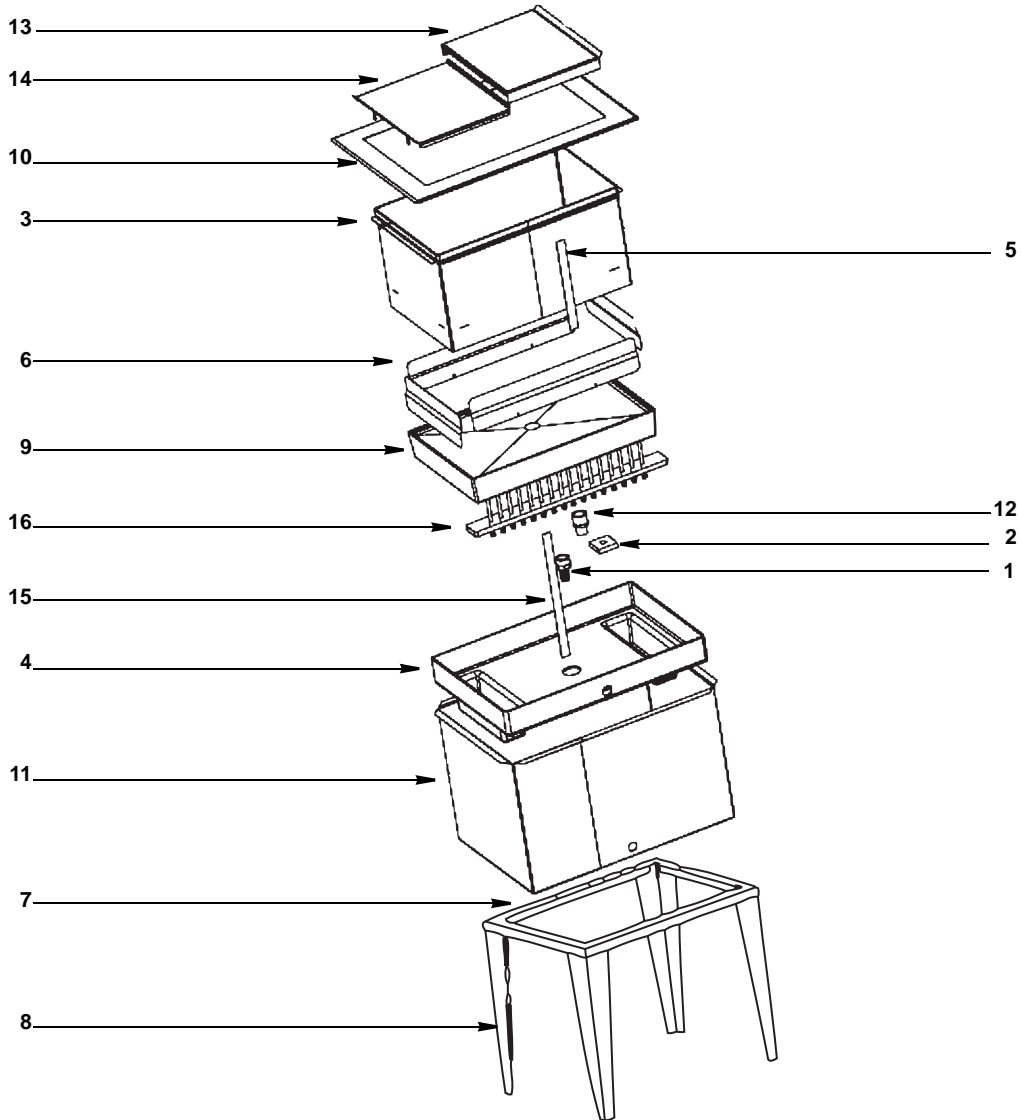

FB2123, FBC2123-7, & FBC2123-9 PARTS LIST

Part Numbers:
2703436
2703567
2703435

DESCRIPTION

		PART NO.
1	Fitting 3/4' Female Burb	1200121
2	Drain Pan Fitting Gasket	5010368
3	Wrap Ice Bin Inside	5013996
4	Btm Base Plastic	5013998
5	Bin Welding Strip	5014043
6	Strip Staking, 18"	5014052
7	Stand Leg Top	5014054
8	Stand Leg	5014055
9	Coldplate	
	a. FB2123 - Plastic Fake	5014058
	b. FB2123-7	5028017
	c. FB2123-9	5013945
10	Wrap Bezel	5014069
11	Wrap Panel	5014071
12	Adapter / Reducer	
	a. FB2123	5027894
	b. FB2123-7 & FB2123-9	5027845
13	Top Cover Outer Assy	5028047
14	Top Cover Inner Assy	5028048
15	Bin Welding Strip	5028061
16	Retaining Foam Gasket	
	a. FB2123-7	5028084
	b. FB2123-9	5027749