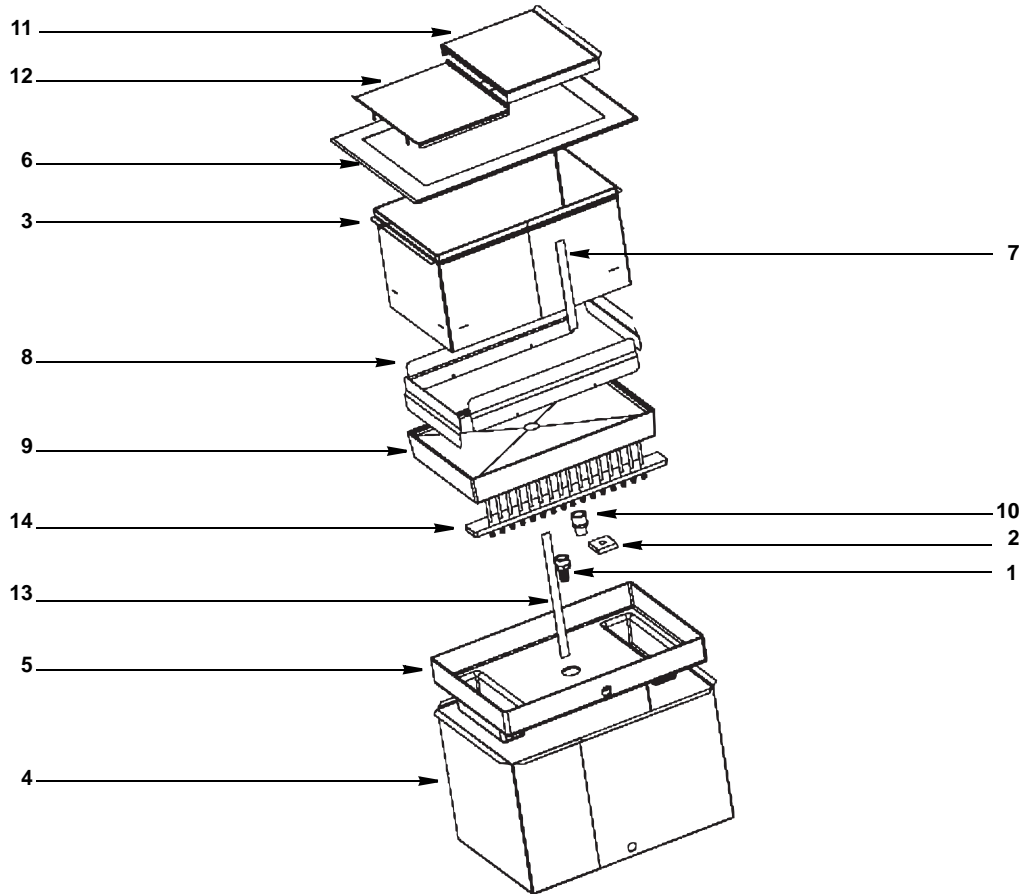

DESCRIPTION

		PART NO.
1	Fitting 3/4" Female Burb	1200121
2	Drain Pan Fitting Gasket	5010368
3	Wrap Ice Bin Inside	5014000
4	Wrap Panel	5014001
5	Btm Base Plastic	5014002
6	Wrap Bezel	5014003
7	Bin Welding Strip	5014043
8	Strip Staking, 18"	5014052
9	Coldplate	
	a. DBC1522 - Plastic Fake	5014059
	b. DBC1522-7	5028016
	c. DBC1522-8	5013943
10	Strip Staking, 11"	5014089
11	Male Fitting Adapter	5027894
12	Top Cover Inner Assy	5028042
13	Cover Top Outer Assy	5028043
14	Bin Welding Strip	5028061
15	Retaining Foam Gasket	
	a. DBC1522-7	5028082
	b. DBC1522-8	5027748

FB1522, FBC1522-7, & FBC1522-8 PARTS LIST

Part Numbers:
2703432
2703569
2703431

DESCRIPTION	PART NO.
1 Fitting 3/4' Female Burb	1200121
2 Drain Pan Fitting Gasket	5010368
3 Wrap Ice Bin Inside	5014000
4 Btm Base Plastic	5014002
5 Bin Welding Strip	5014043
6 Strip Staking, 18"	5014052
7 Stand Leg	5014055
8 Stand Leg Top	5014057
9 Coldplate	
a. FB1522 - Plastic Fake	5014059
b. FBC1522-7	5028016
c. FBC1522-8	5013943
10 Wrap Bezel	5014068
11 Wrap Panel	5014070
12 Strip Staking, 11"	5014089
13 Adapter / Reducer	
a. FB1522	5027894
b. FBC1522-7 & FBC1522-8	5027845
14 Top Cover Inner Assy	5028042
15 Cover Top Outer Assy	5028043
16 Bin Welding Strip	5028061
17 Retaining Foam Gasket	
a. FBC1522-7	5028082
b. FBC1522-8	5027748

DB2123, DBC2123-7, & DBC2123-9 PARTS LIST

Part Numbers:
2703434
2703566
2703433

DESCRIPTION

	DESCRIPTION	PART NO.
1	Fitting 3/4" Female Barb	1200121
2	Drain Pan Fitting Gasket	5010368
3	Wrap Ice Bin Inside	5013996
4	Wrap Panel	5013997
5	Btm Base Plastic	5013998
6	Wrap Bezel	5013999
7	Bin Welding Strip	5014043
8	Strip Staking, 18"	5014052
9	Coldplate	
	a. DB2123 - Plastic Fake	5014058
	b. DB2123-7	5028017
	c. DB2123-9	5013945
10	Adapter / Reducer	
	a. DB2123	5027894
	b. DB2123-7 & DB2123-9	5027845
11	Top Cover Outer Assy	5028047
12	Top Cover Inner Assy	5028048
13	Bin Welding Strip	5028061
14	Retaining Foam Gasket	
	a. DB2123-7	5028084
	b. DB2123-9	5027749