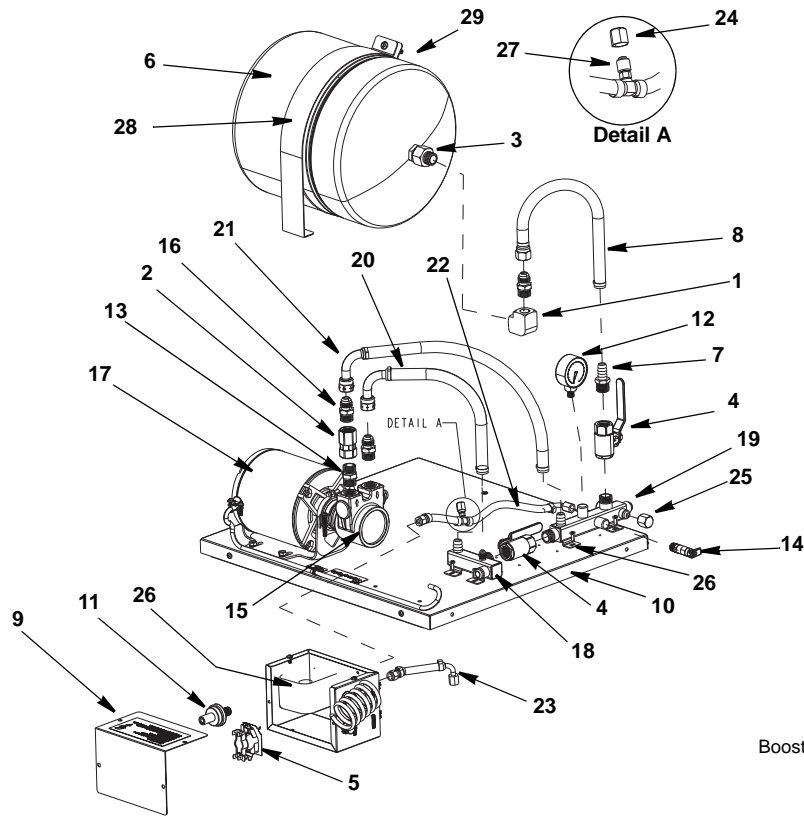

WBK10 WATER BOOSTER 00215639

Booster parts on this page are used in current production units since May 01, 2009.

DESCRIPTION

DESCRIPTION	PART NO.
1 ELL1/2 Fpt X 1/2FPT Brass	00204809
2 Check Valve	00204817
3 Adapter 3/4 Fpt X 1/2 MPT	00206082
4 Valve Ball 1/2 Fpt X 1/2	00209558
5 Relay Thermal Time Delay	020003288
6 Pressurized Water Tank	00212750
7 Barb-stem Adapter 1/2	00213249
8 Line Assy 1/2 Vinyl	00214778
9 Cover Electrical Booster	00214788
10 Booster Panel Tec-22	00215395
11 Sw Press 4 PSI Low Water	00219328
12 Gauge 0-100 PSI 1/4 Npt.	00683072
13 Nipple Hex 1/2 NPT	00700705
14 Toggle Relief Valve 130#	00701336
15 240 GPH Brass Pump W/180	00702928
16 Adapter 1/2 MF X 1/2 MPT	00858514
17 Carb Pump Motor 115V	5028931
18 Manifold Booster Water Inlet	020002253
19 Manifold Booster Water Outlet	020002254
20 Line Assy 1/2 Vinyl X	020002612
21 Line Assy 1/2 Vinyl X	020002613
22 Line Assembly 1/4 Eva X 1/4 Sw W/shrader	020002614
23 Line Assembly 1/4 Eva X 1/4	020002615
Miscellaneous - Brackets, Screw, etc.	
24 Hex Cap Nut 1/4 Flare	00854402
25 Hex Cap Nut 3/8 Cap	00854412
26 Screw 8-32 X 1/2	5011940
27 Tee 1/4 Barb X 1/4 Barb X 1/4 Shrader	020002297
28 Strap, Long	00214781
29 Strap, Short	00214782
30 Pressure Switch	00804432