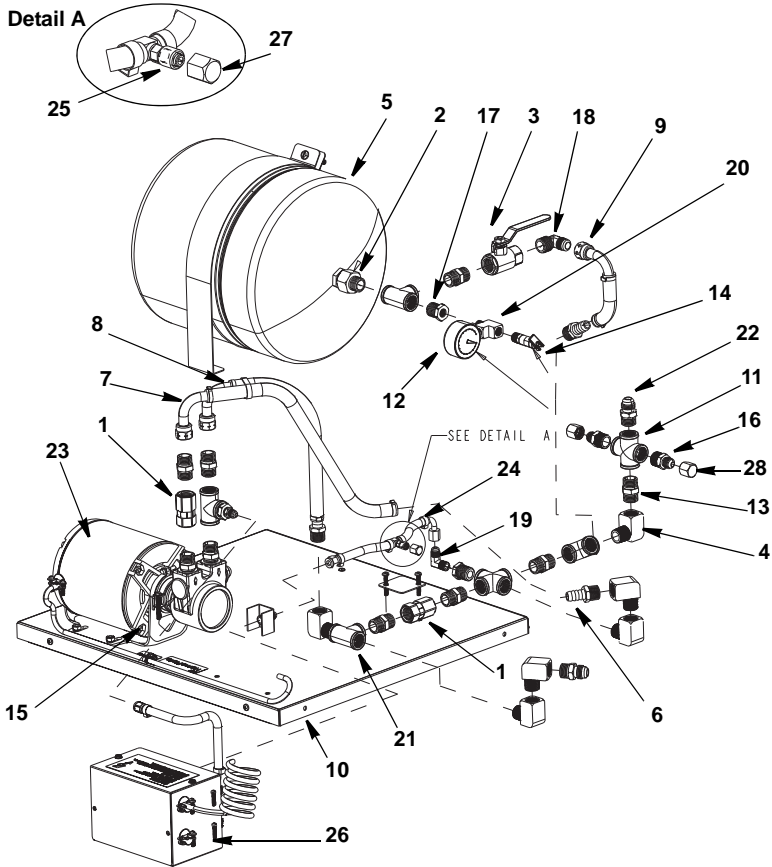

WBK10 WATER BOOSTER 00215639

Booster parts on this page were used in units built prior to May 01, 2009.

DESCRIPTION

DESCRIPTION	PART NO.
1 Check Valve	00204817
2 Adapter 3/4 FPT x 1/2 MPT	00206082
3 Valve Ball 1/2 FPT x 1/2	00209558
4 Elbow 1/2 ENDT x 1/2 FPT	00210415
5 Pressurized Water Tank	00212750
6 Barb-Stem Adapter 1/2	00213249
7 Line Assembly - 1/2 Vinyl	00215391
8 Line Assembly - 1/2 Vinyl	00215392
9 Line Assembly - 1/2 Vinyl	00215393
10 Booster Panel TEC-22	00215395
11 Cross 1/2 FPT x 1/2	00259013
12 Gauge 0-100 PSI 1/4 NPT	00683072
13 Nipple Hex 1/2 NPT	00700705
14 Toggle Relief Valve 130#	00701336
15 240 GPH Brass Pump w/180	00702928
16 Adapter 3/8 MF x 1/2 MPT	00852532
17 Bushing 1/2 MPT x 1/4 FPT	00853953
18 Elbow 1/2 MF x 1/4 MPT	00855925
19 Elbow 1/4 MF x 1/4 MPT	00857600
20 Tee 1/4 MPT x 1/4 FPT x 1/4 FPT	00858460
21 Tee 1/2 MPT x 1/2 FPT x	00858467
22 Adapter 1/2 MF x 1/2 MPT	00858514
23 Carb Pump Motor 115V	5028931
24 Line Assembly 1/4 EVA x 1/4 SW w/Shrader	020002240
25 Tee 1/4 Barb x 1/4 Barb x 1/4 Shrader	020002297
26 Electric Box - Complete	020003249
Miscellaneous - Brackets, Screw, etc.	
27 Hex Cap Nut 1/4 Flare	00854402
28 Hex Cap Nut 3/8 Cap	00854412
29 Strap, Long	00214781
30 Strap, Short	00214782