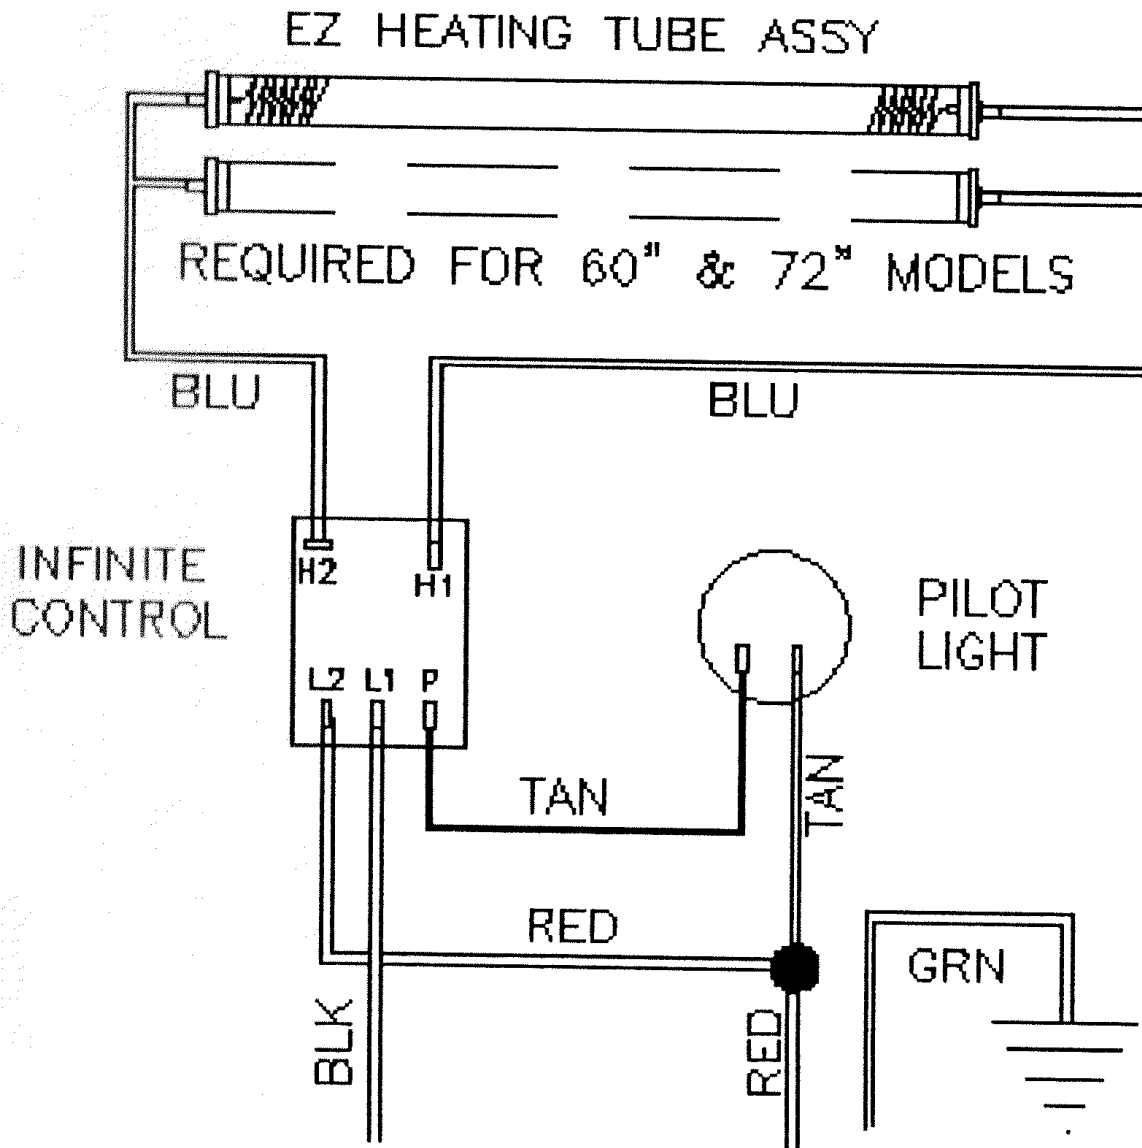

PARTS & SERVICE MANUAL
for
BUFFET WARMERS
MODEL SERIES BW & BWI

Model BWI-24

ALL MODELS AVAILABLE IN
120V, 120/208V & 120/240V, SINGLE PHASE

BWI MODELS HAVE SNEEZE GUARDS ON BOTH SIDES

THIS MANUAL SHOULD BE RETAINED FOR FUTURE USE

SCHEMATICS

SCHEMATICS (Cont'd)

SCHEMATICS (Cont'd)

208V & 240V W/INFINITE CONTROLLER
ALL STRIP & PORTABLE WARMERS 12"-72"

EXPLODED VIEW DRAWING

BW & BWI-24 PARTS LIST

120, 208, 240
120/208, 120/240V

ITEM #	PART #	DESCRIPTION	QTY / UNIT
1	080496	Cover Plate	2
NS	080654	U-Bracket	2
3	000170	Bushing, Heyco, Strain Relief	1
4	072036	Cordset 120V	1
	072037	Cordset 208/240V	1
	072048	Cordset 120/208, 120/240V	1
5	050377	Infinite Control 120V	2
	050378	Infinite Control 208/240V	2
7	000274	Pilot Light	2
9	080573	End Support, ALL BW/BWI, Form	2
10	050483	End, Open, LFW	1
11	050026	Socket EZ w/sleeve	2
16	080590	Bracket, Sneeze Guard (BW)	2
	080591	Bracket, Sneeze Guard (BWI)	2
17	080804	Sneeze Guard BW(1) BWI(2)	
19	080558	End, BW, LFW, R 2 nd Form	1
21	080484	Shell	1
22	050228	Reflector, LFW	1
23	110650	Heat Tube 120V 680W	1
	110773	Heat Tube 208V 680W	1
	110893	Heat Tube 240V 680W	1
24	000832	Guard, Heat Element	1
25	000370	Appliance Light 120 - 120/208 – 120/240V	2
	000378	Appliance Light 208/240V	2
26	050463	Socket Twin PORC	2
	050461	Socket Single PORC	0
27	000716	Switch, Toggle 15A 125V	1
	000711	Switch, Toggle 10A 240V	1
29	080180	Thermal Shelf, Base BW-24	1
	080740	Thermal Shelf, Base BWI-24	1
30	080116	Cover, Coil, BW-24	1
31	000391	Leg 4" Blk Plastic	4
32	080002	Insert, Coil Cover BW-24	2
33	111560	Cable, Thermal 120V 300W 6.5'	1
	111561	Cable, Thermal 208V 300W 6.5'	1
	111562	Cable, Thermal 240V 300W 6.5'	1
34	080216	Cover, BTM, TS-2418 (BW-24)	1