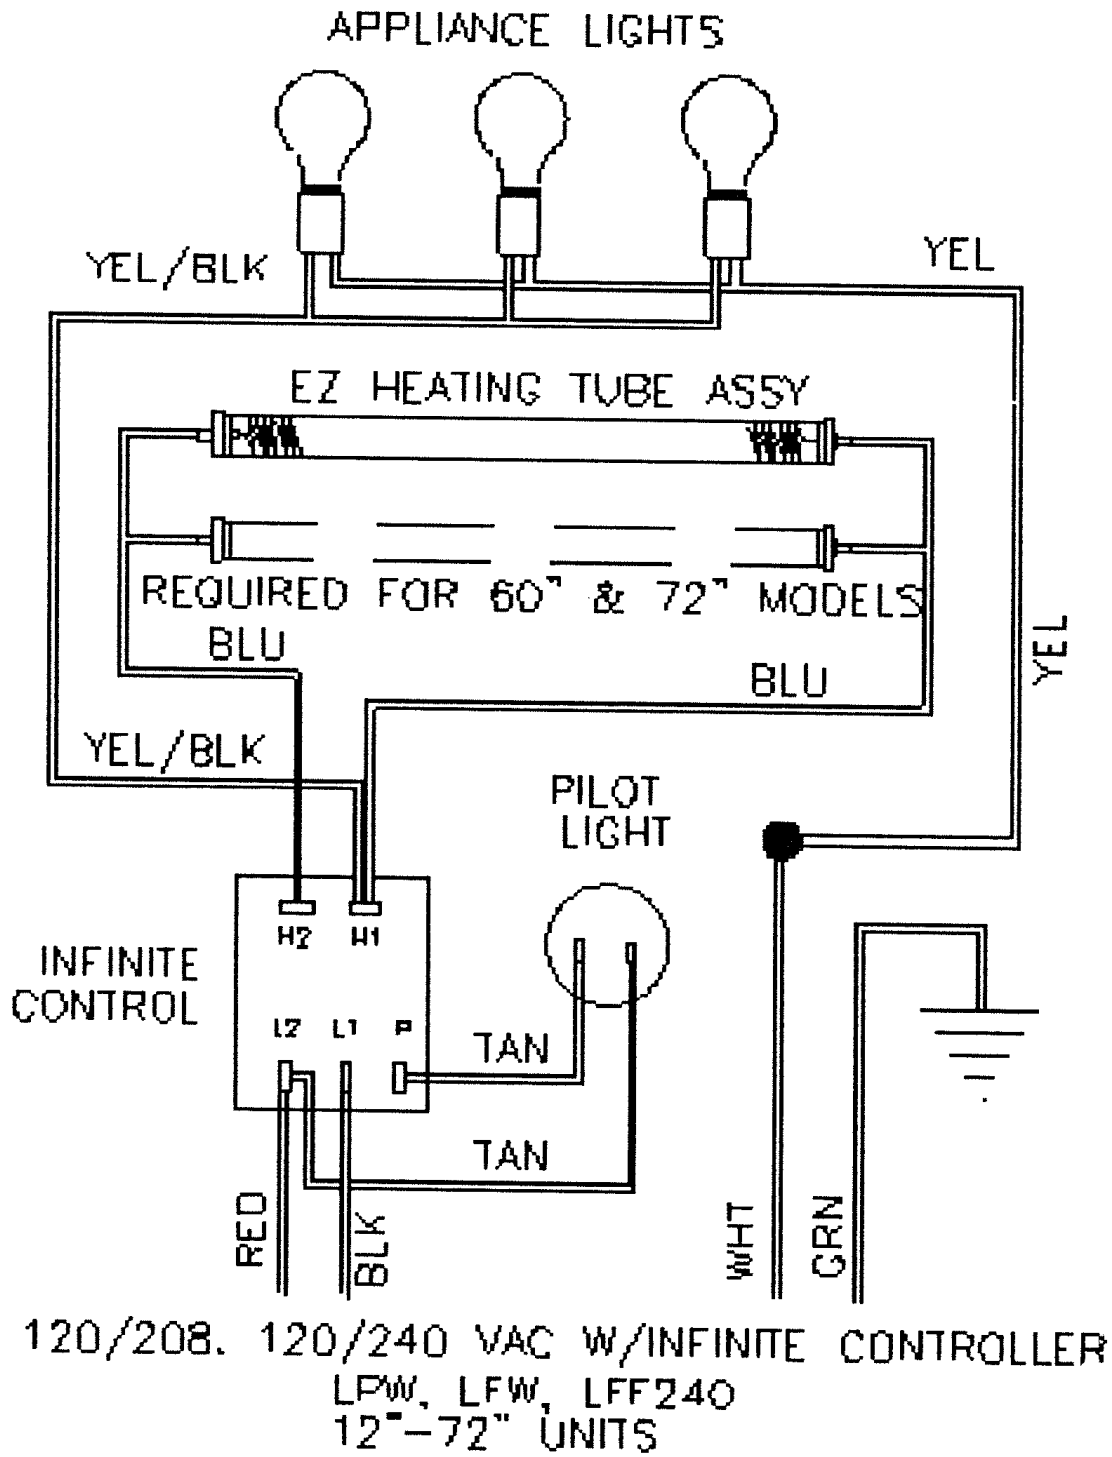

PARTS & SERVICE MANUAL
for
BUFFET WARMERS
MODEL SERIES BW & BWI

Model BWI-24

ALL MODELS AVAILABLE IN
120V, 120/208V & 120/240V, SINGLE PHASE

BWI MODELS HAVE SNEEZE GUARDS ON BOTH SIDES

THIS MANUAL SHOULD BE RETAINED FOR FUTURE USE

SCHEMATICS

SCHEMATICS (Cont'd)

SCHEMATICS (Cont'd)

208V & 240V W/INFINITE CONTROLLER
ALL STRIP & PORTABLE WARMERS 12"-72"

EXPLODED VIEW DRAWING

BW & BWI-24 PARTS LIST

120, 208, 240
120/208, 120/240V

ITEM #	PART #	DESCRIPTION	QTY / UNIT
1	080496	Cover Plate	2
NS	080654	U-Bracket	2
3	000170	Bushing, Heyco, Strain Relief	1
4	072036	Cordset 120V	1
	072037	Cordset 208/240V	1
	072048	Cordset 120/208, 120/240V	1
5	050377	Infinite Control 120V	2
	050378	Infinite Control 208/240V	2
7	000274	Pilot Light	2
9	080573	End Support, ALL BW/BWI, Form	2
10	050483	End, Open, LFW	1
11	050026	Socket EZ w/sleeve	2
16	080590	Bracket, Sneeze Guard (BW)	2
	080591	Bracket, Sneeze Guard (BWI)	2
17	080804	Sneeze Guard BW(1) BWI(2)	
19	080558	End, BW, LFW, R 2 nd Form	1
21	080484	Shell	1
22	050228	Reflector, LFW	1
23	110650	Heat Tube 120V 680W	1
	110773	Heat Tube 208V 680W	1
	110893	Heat Tube 240V 680W	1
24	000832	Guard, Heat Element	1
25	000370	Appliance Light 120 - 120/208 – 120/240V	2
	000378	Appliance Light 208/240V	2
26	050463	Socket Twin PORC	2
	050461	Socket Single PORC	0
27	000716	Switch, Toggle 15A 125V	1
	000711	Switch, Toggle 10A 240V	1
29	080180	Thermal Shelf, Base BW-24	1
	080740	Thermal Shelf, Base BWI-24	1
30	080116	Cover, Coil, BW-24	1
31	000391	Leg 4" Blk Plastic	4
32	080002	Insert, Coil Cover BW-24	2
33	111560	Cable, Thermal 120V 300W 6.5'	1
	111561	Cable, Thermal 208V 300W 6.5'	1
	111562	Cable, Thermal 240V 300W 6.5'	1
34	080216	Cover, BTM, TS-2418 (BW-24)	1