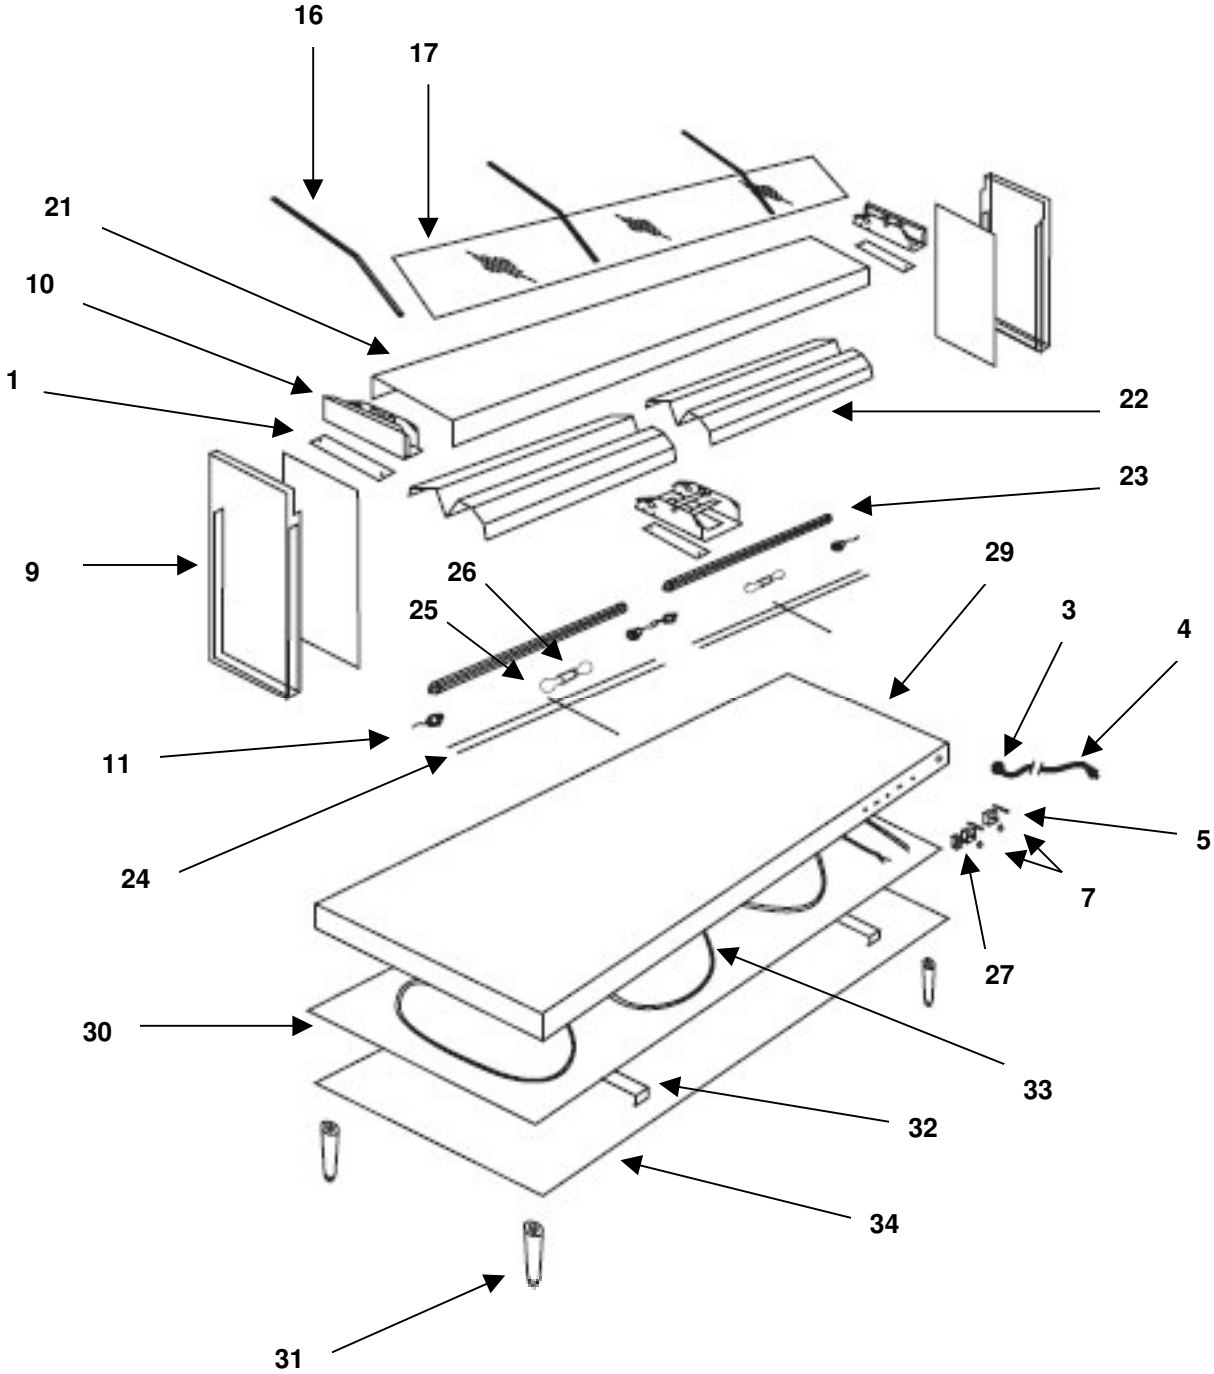

SCHEMATICS

SCHEMATICS (Cont'd)

SCHEMATICS (Cont'd)

208V & 240V W/INFINITE CONTROLLER
ALL STRIP & PORTABLE WARMERS 12"-72"

EXPLODED VIEW DRAWING

BW & BWI-24 PARTS LIST

120, 208, 240
120/208, 120/240V

ITEM #	PART #	DESCRIPTION	QTY / UNIT
1	080496	Cover Plate	2
NS	080654	U-Bracket	2
3	000170	Bushing, Heyco, Strain Relief	1
4	072036	Cordset 120V	1
	072037	Cordset 208/240V	1
	072048	Cordset 120/208, 120/240V	1
5	050377	Infinite Control 120V	2
	050378	Infinite Control 208/240V	2
7	000274	Pilot Light	2
9	080573	End Support, ALL BW/BWI, Form	2
10	050483	End, Open, LFW	1
11	050026	Socket EZ w/sleeve	2
16	080590	Bracket, Sneeze Guard (BW)	2
	080591	Bracket, Sneeze Guard (BWI)	2
17	080804	Sneeze Guard BW(1) BWI(2)	
19	080558	End, BW, LFW, R 2 nd Form	1
21	080484	Shell	1
22	050228	Reflector, LFW	1
23	110650	Heat Tube 120V 680W	1
	110773	Heat Tube 208V 680W	1
	110893	Heat Tube 240V 680W	1
24	000832	Guard, Heat Element	1
25	000370	Appliance Light 120 - 120/208 – 120/240V	2
	000378	Appliance Light 208/240V	2
26	050463	Socket Twin PORC	2
	050461	Socket Single PORC	0
27	000716	Switch, Toggle 15A 125V	1
	000711	Switch, Toggle 10A 240V	1
29	080180	Thermal Shelf, Base BW-24	1
	080740	Thermal Shelf, Base BWI-24	1
30	080116	Cover, Coil, BW-24	1
31	000391	Leg 4" Blk Plastic	4
32	080002	Insert, Coil Cover BW-24	2
33	111560	Cable, Thermal 120V 300W 6.5'	1
	111561	Cable, Thermal 208V 300W 6.5'	1
	111562	Cable, Thermal 240V 300W 6.5'	1
34	080216	Cover, BTM, TS-2418 (BW-24)	1