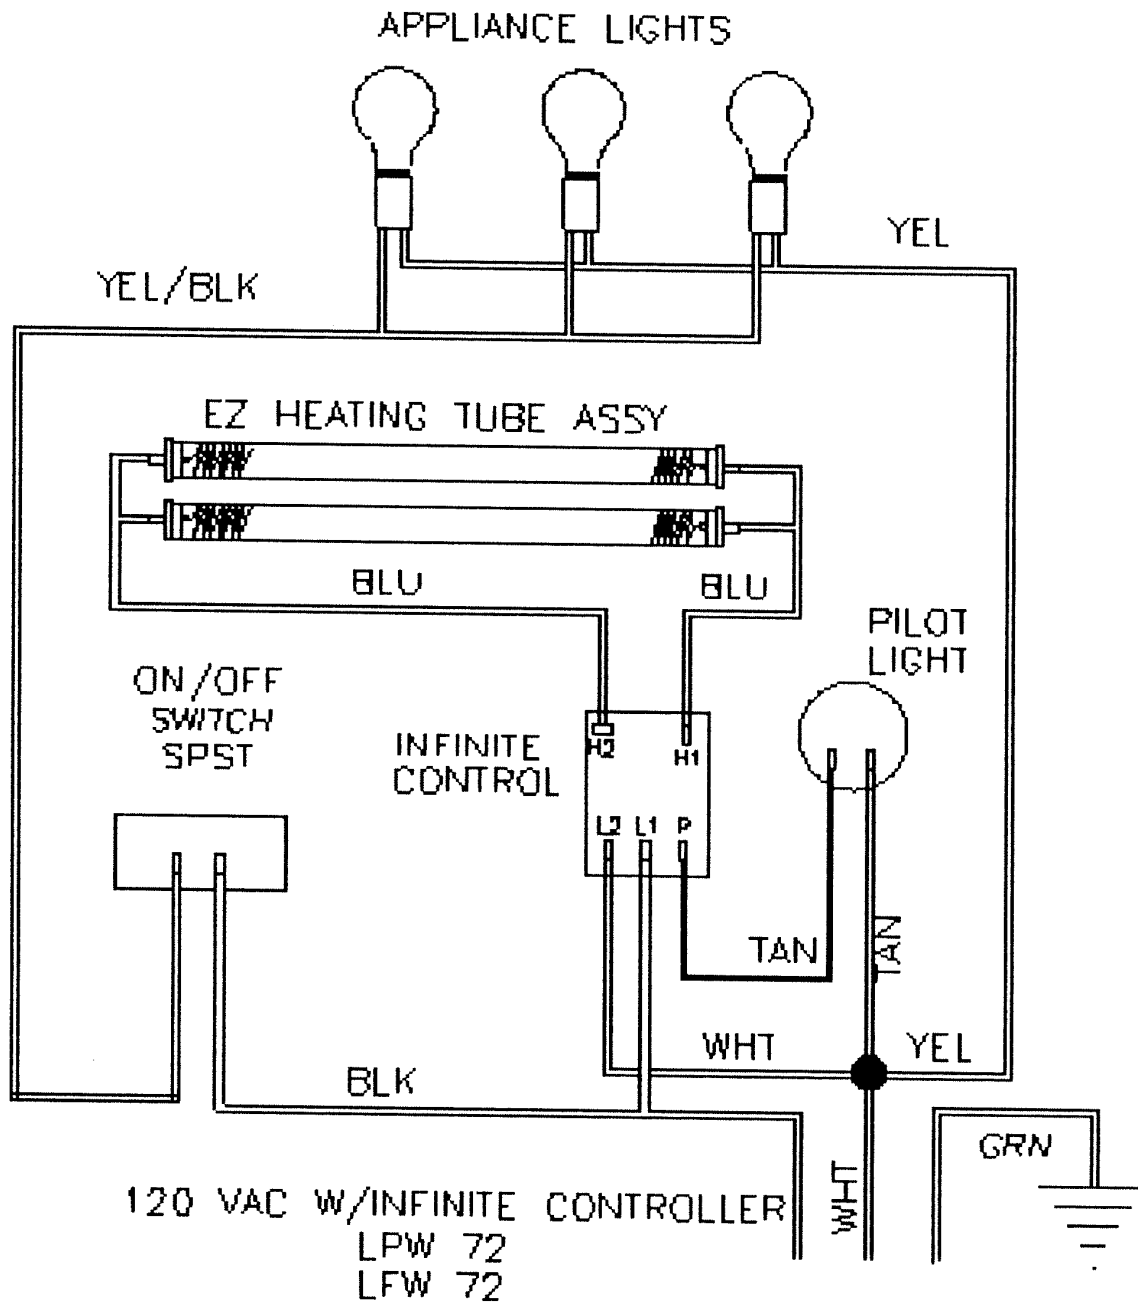

PARTS & SERVICE MANUAL
for
BUFFET WARMERS
MODEL SERIES BW & BWI

Model BWI-24

ALL MODELS AVAILABLE IN
120V, 120/208V & 120/240V, SINGLE PHASE

BWI MODELS HAVE SNEEZE GUARDS ON BOTH SIDES

THIS MANUAL SHOULD BE RETAINED FOR FUTURE USE

SCHEMATICS

SCHEMATICS (Cont'd)

SCHEMATICS (Cont'd)

208V & 240V W/INFINITE CONTROLLER
ALL STRIP & PORTABLE WARMERS 12"-72"

EXPLODED VIEW DRAWING

BW & BWI-24 PARTS LIST

120, 208, 240
120/208, 120/240V

ITEM #	PART #	DESCRIPTION	QTY / UNIT
1	080496	Cover Plate	2
NS	080654	U-Bracket	2
3	000170	Bushing, Heyco, Strain Relief	1
4	072036	Cordset 120V	1
	072037	Cordset 208/240V	1
	072048	Cordset 120/208, 120/240V	1
5	050377	Infinite Control 120V	2
	050378	Infinite Control 208/240V	2
7	000274	Pilot Light	2
9	080573	End Support, ALL BW/BWI, Form	2
10	050483	End, Open, LFW	1
11	050026	Socket EZ w/sleeve	2
16	080590	Bracket, Sneeze Guard (BW)	2
	080591	Bracket, Sneeze Guard (BWI)	2
17	080804	Sneeze Guard BW(1) BWI(2)	
19	080558	End, BW, LFW, R 2 nd Form	1
21	080484	Shell	1
22	050228	Reflector, LFW	1
23	110650	Heat Tube 120V 680W	1
	110773	Heat Tube 208V 680W	1
	110893	Heat Tube 240V 680W	1
24	000832	Guard, Heat Element	1
25	000370	Appliance Light 120 - 120/208 – 120/240V	2
	000378	Appliance Light 208/240V	2
26	050463	Socket Twin PORC	2
	050461	Socket Single PORC	0
27	000716	Switch, Toggle 15A 125V	1
	000711	Switch, Toggle 10A 240V	1
29	080180	Thermal Shelf, Base BW-24	1
	080740	Thermal Shelf, Base BWI-24	1
30	080116	Cover, Coil, BW-24	1
31	000391	Leg 4" Blk Plastic	4
32	080002	Insert, Coil Cover BW-24	2
33	111560	Cable, Thermal 120V 300W 6.5'	1
	111561	Cable, Thermal 208V 300W 6.5'	1
	111562	Cable, Thermal 240V 300W 6.5'	1
34	080216	Cover, BTM, TS-2418 (BW-24)	1