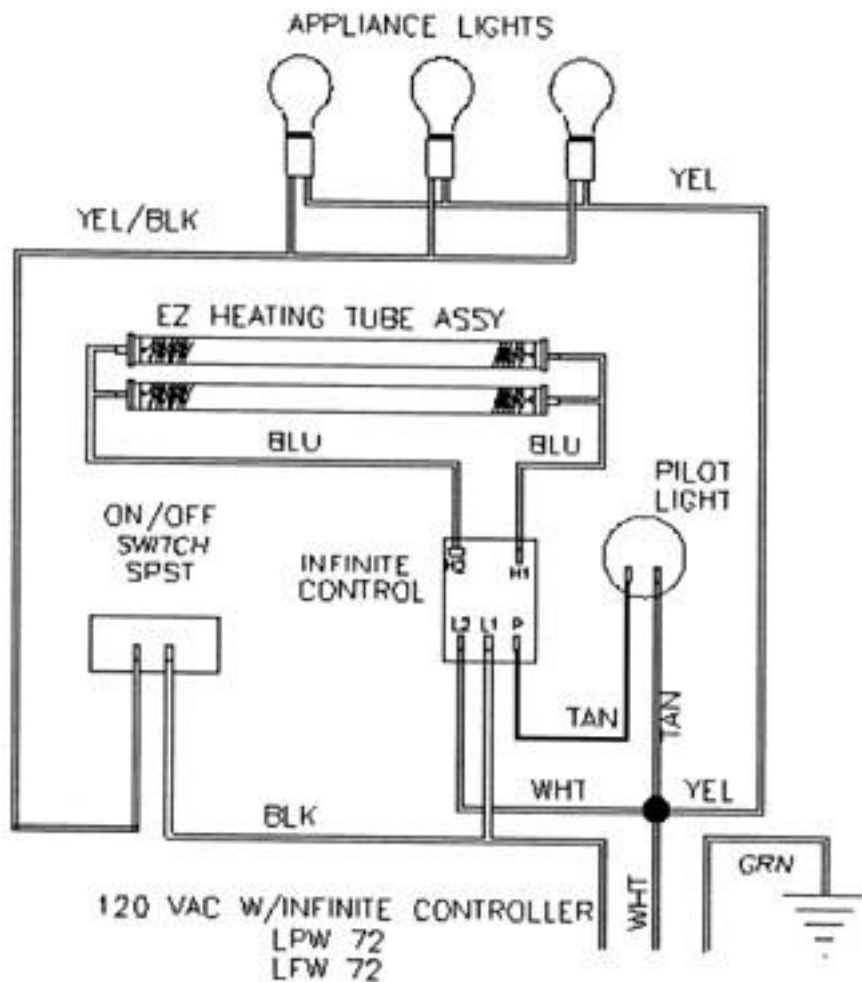

120/208. 120/240 VAC W/INFINITE CONTROLLER
 LPW, LFW, LFF240
 12"-72" UNITS

EZ HEATING TUBE ASSY

REQUIRED FOR 60" & 72" MODELS

208V & 240V W/INFINITE CONTROLLER
ALL STRIP & PORTABLE WARMERS 12"-72"