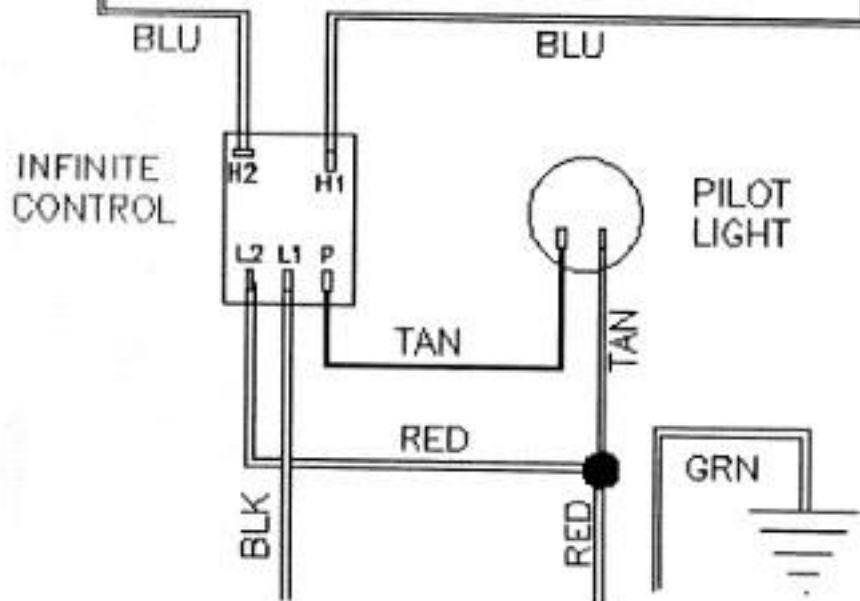

120/208. 120/240 VAC W/INFINITE CONTROLLER
 LPW, LFW, LFF240
 12"-72" UNITS

EZ HEATING TUBE ASSY

REQUIRED FOR 60" & 72" MODELS

208V & 240V W/INFINITE CONTROLLER
ALL STRIP & PORTABLE WARMERS 12"-72"