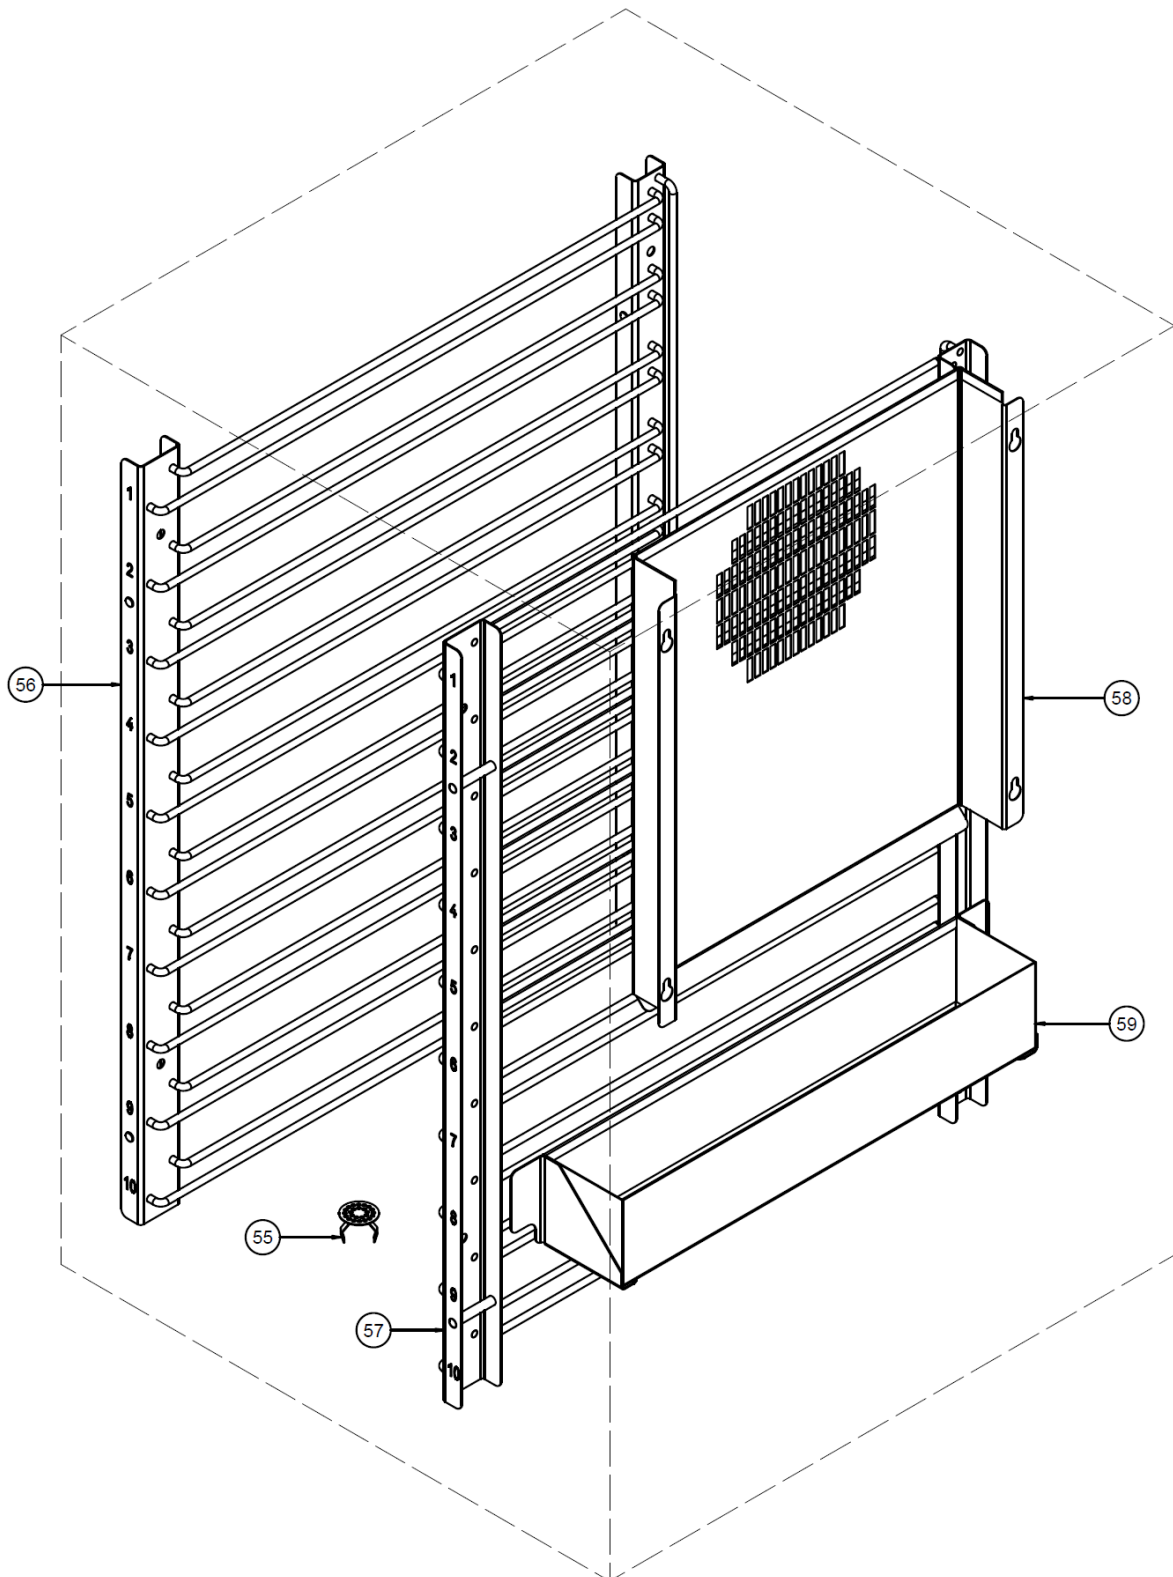

Exploded Parts Listings

HP10T - Humidified Holding Cabinet - Racks.

Item	Part No.	Description
55	230130	DRAIN COVER
56	242062	SIDE RACK LH (from Ser No.1775200)
	241074	SIDE RACK LH (up To Ser No.17751990)
57	242063	SIDE RACK RH (from Ser No.1775200)
	241075	SIDE RACK RH (up To Ser No.1775199)
58	234311	AIR DUCT
59	236668	WATER TANK