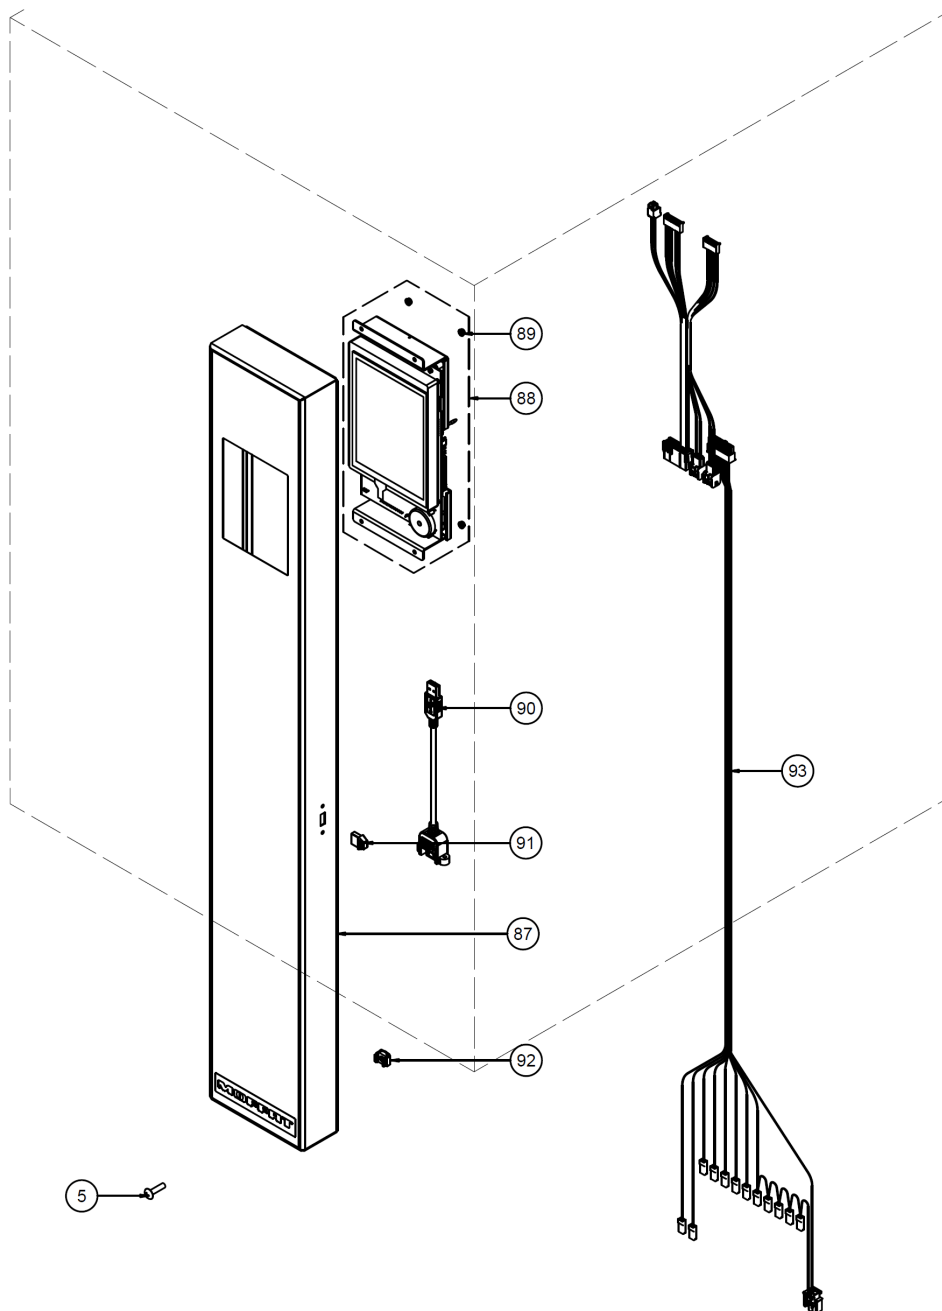

Door Top Hinge Assy

Door Bottom Hinge Assy

Item	Part No.	Description
60	241891	DOOR KIT HP10T - which includes;
61	241131	DOOR HINGE KIT HP10T - which includes:-
62	234680	Door Hinge Pivot Pin
63	045214	Washer M8 Nord-Lock T316
64	241036	Hinge Top Bracket HP10
65	045024	Washer M5 SS
66	748058	Screw M5 x 16 HEX HD SS
67	241258	Hinge Top Plate Assy (which includes Hinge Pivot Bush fitted.)
68	241865	Hinge Packer Plate Top
69	241259	Hinge Bottom Plate Assy (which includes Hinge Pivot Bush fitted)
70	241140	Hinge Packer Plate Bottom
71	241037	Hinge Bottom Bracket HP10
72	748047	Screw M5 x 16 CSK PHIL HD ST/ST Threadlock
73	045305	WASHER-CUP 10g ST/ST
74	241234	DOOR CHANNEL MOUNT
75	748049	SCREW M5 x 20 PAN HD PHIL SS
76	242535	DOOR VENT KIT
77	237741	DOOR MAGNET
78	241149	DOOR CONDENSATE CHANNEL ASSY - which includes:-
79	241133	Door Condensate Plug
80	241128	Door Condensate Plug Lever
81	241129	Door Condensate Plug Spring
82	241325K	GLOVE HOLDER KIT HP10 - which includes:-
83	242297	Glove Holder Adhesive HP10
84	241029	DOOR HANDLE
85	240116	MAGNET CATCH PLATE
86	241045	DOOR SEAL

DOOR KIT HP10T

Exploded Parts Listings

HP10T - Humidified Holding Cabinet - Control Panel.

Item	Part No.	Description
5	041410	SCREW 3/16 x 3/4 MUSH HD PHIL NP
87	241141	CONTROL PANEL LAMINATED
88	241147K-MCD-USHP10T 241147K-MCD-ZA-BIC 241147K-MCD-HK-BIC 241147K-MCD-MEA-BIC	TOUCH CONTROLLER KIT—USA TOUCH CONTROLLER KIT—SOUTH AFRICA / MAURITIUS TOUCH CONTROLLER KIT—HONG KONG TOUCH CONTROLLER KIT—ALL OTHER COUNTRIES
	239353	TOUCHSCREEN DISPLAY/PAD KIT
89	044002	NUT M3 SHAKEPROOF WASHER
90	235700	USB CABLE PANEL MOUNT TYPE A ,0.3M
91	235701	USB PROTECTIVE CAP TYPE A
92	044215	CAGENUT 3/16"
93	238673K	WIRE HARNESS KIT HP10T
94	228132	TUBE CLIP #5 (Up to Ser No. 1775199) (Not Shown)
95	233865	BADGE MOFFAT (Up to Ser No. 1775199) (Not Shown)