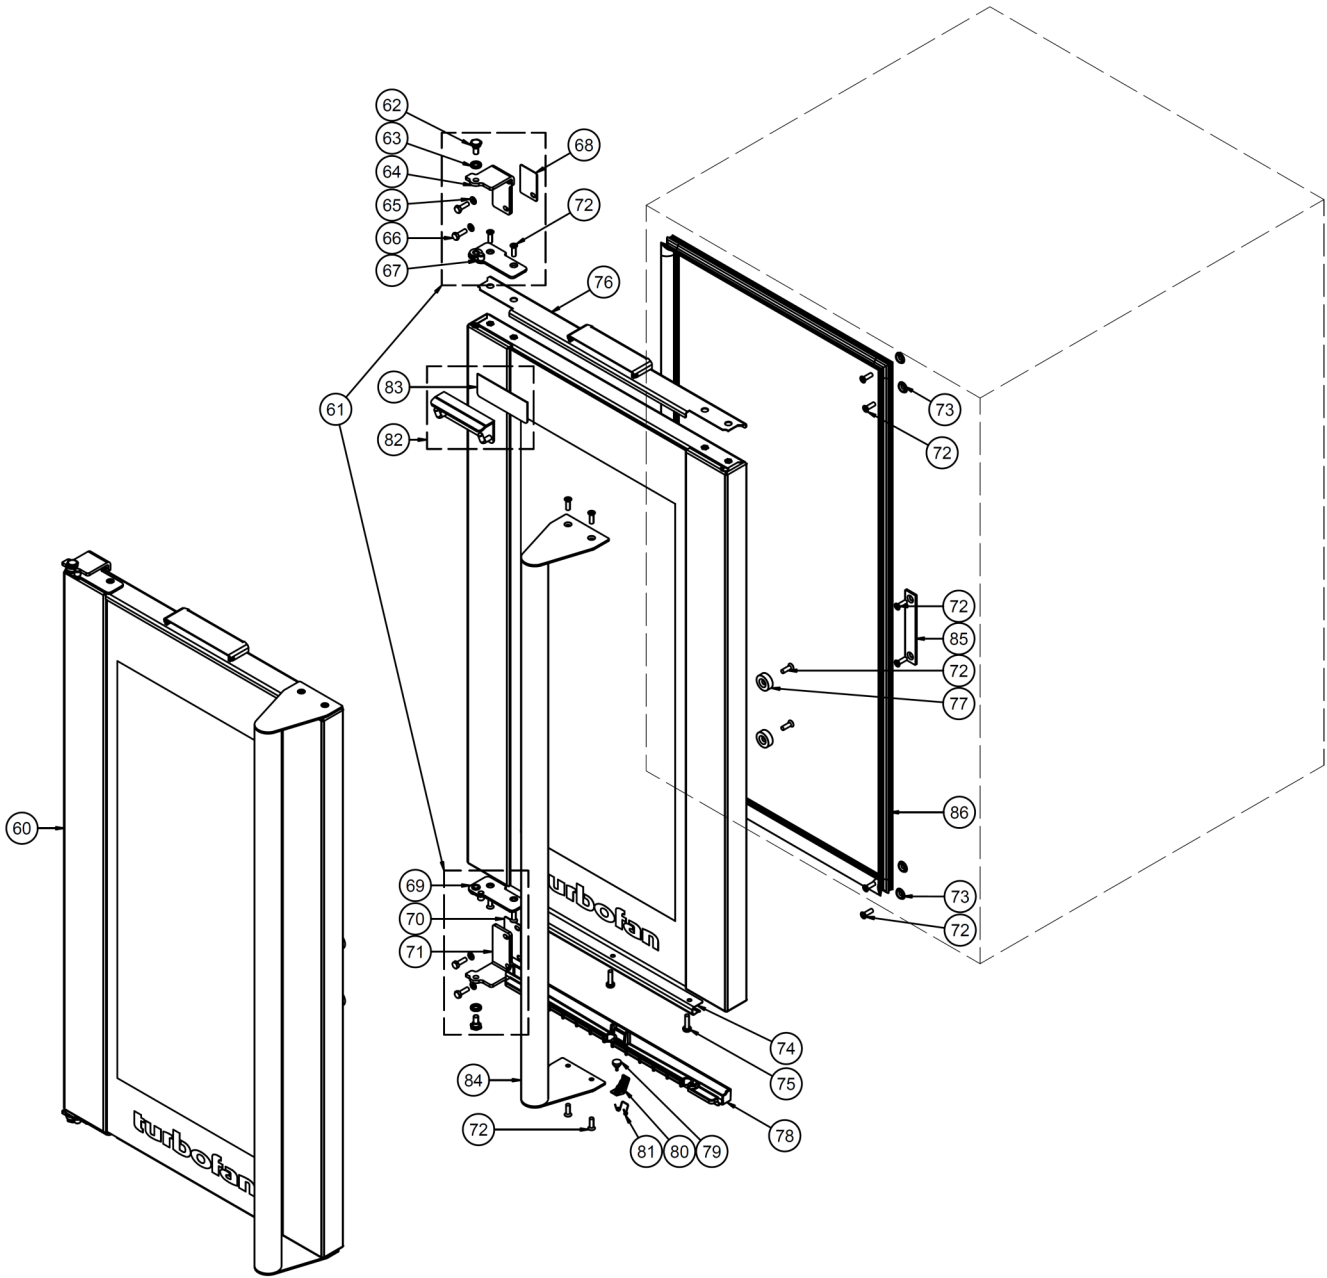

Parts Replacement

HP10T - Humidified Holding Cabinet - Door Assembly.