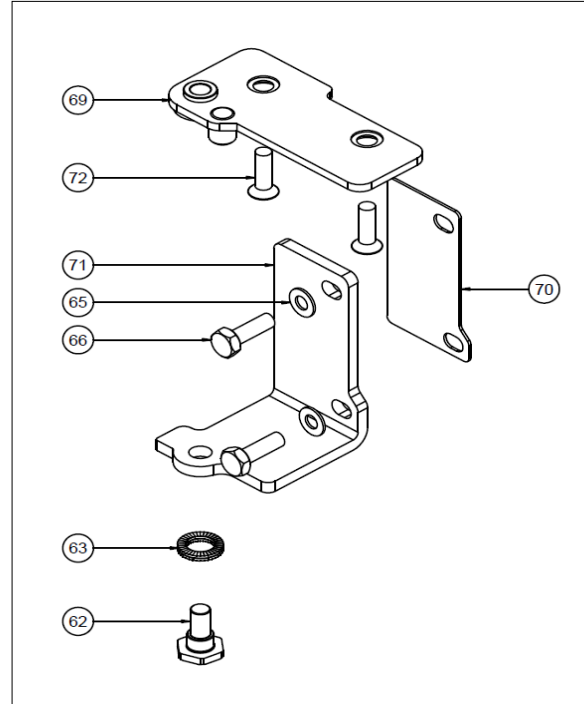

Parts Replacement

HP10T - Humidified Holding Cabinet - Door Assembly.

Exploded Parts Listings

HP10T - Humidified Holding Cabinet - Door Assembly (Cont'd).

Door Hinge Kit - 241131 which includes the following:-

Door Top Hinge Assy

Door Bottom Hinge Assy

Item	Part No.	Description
60	241891	DOOR KIT HP10T - which includes;
61	241131	DOOR HINGE KIT HP10T - which includes:-
62	234680	Door Hinge Pivot Pin
63	045214	Washer M8 Nord-Lock T316
64	241036	Hinge Top Bracket HP10
65	045024	Washer M5 SS
66	748058	Screw M5 x 16 HEX HD SS
67	241258	Hinge Top Plate Assy (which includes Hinge Pivot Bush fitted.)
68	241865	Hinge Packer Plate Top
69	241259	Hinge Bottom Plate Assy (which includes Hinge Pivot Bush fitted)
70	241140	Hinge Packer Plate Bottom
71	241037	Hinge Bottom Bracket HP10
72	748047	Screw M5 x 16 CSK PHIL HD ST/ST Threadlock
73	045305	WASHER-CUP 10g ST/ST
74	241234	DOOR CHANNEL MOUNT
75	748049	SCREW M5 x 20 PAN HD PHIL SS
76	242535	DOOR VENT KIT
77	237741	DOOR MAGNET
78	241149	DOOR CONDENSATE CHANNEL ASSY - which includes:-
79	241133	Door Condensate Plug
80	241128	Door Condensate Plug Lever
81	241129	Door Condensate Plug Spring
82	241325K	GLOVE HOLDER KIT HP10 - which includes:-
83	242297	Glove Holder Adhesive HP10
84	241029	DOOR HANDLE
85	240116	MAGNET CATCH PLATE
86	241045	DOOR SEAL