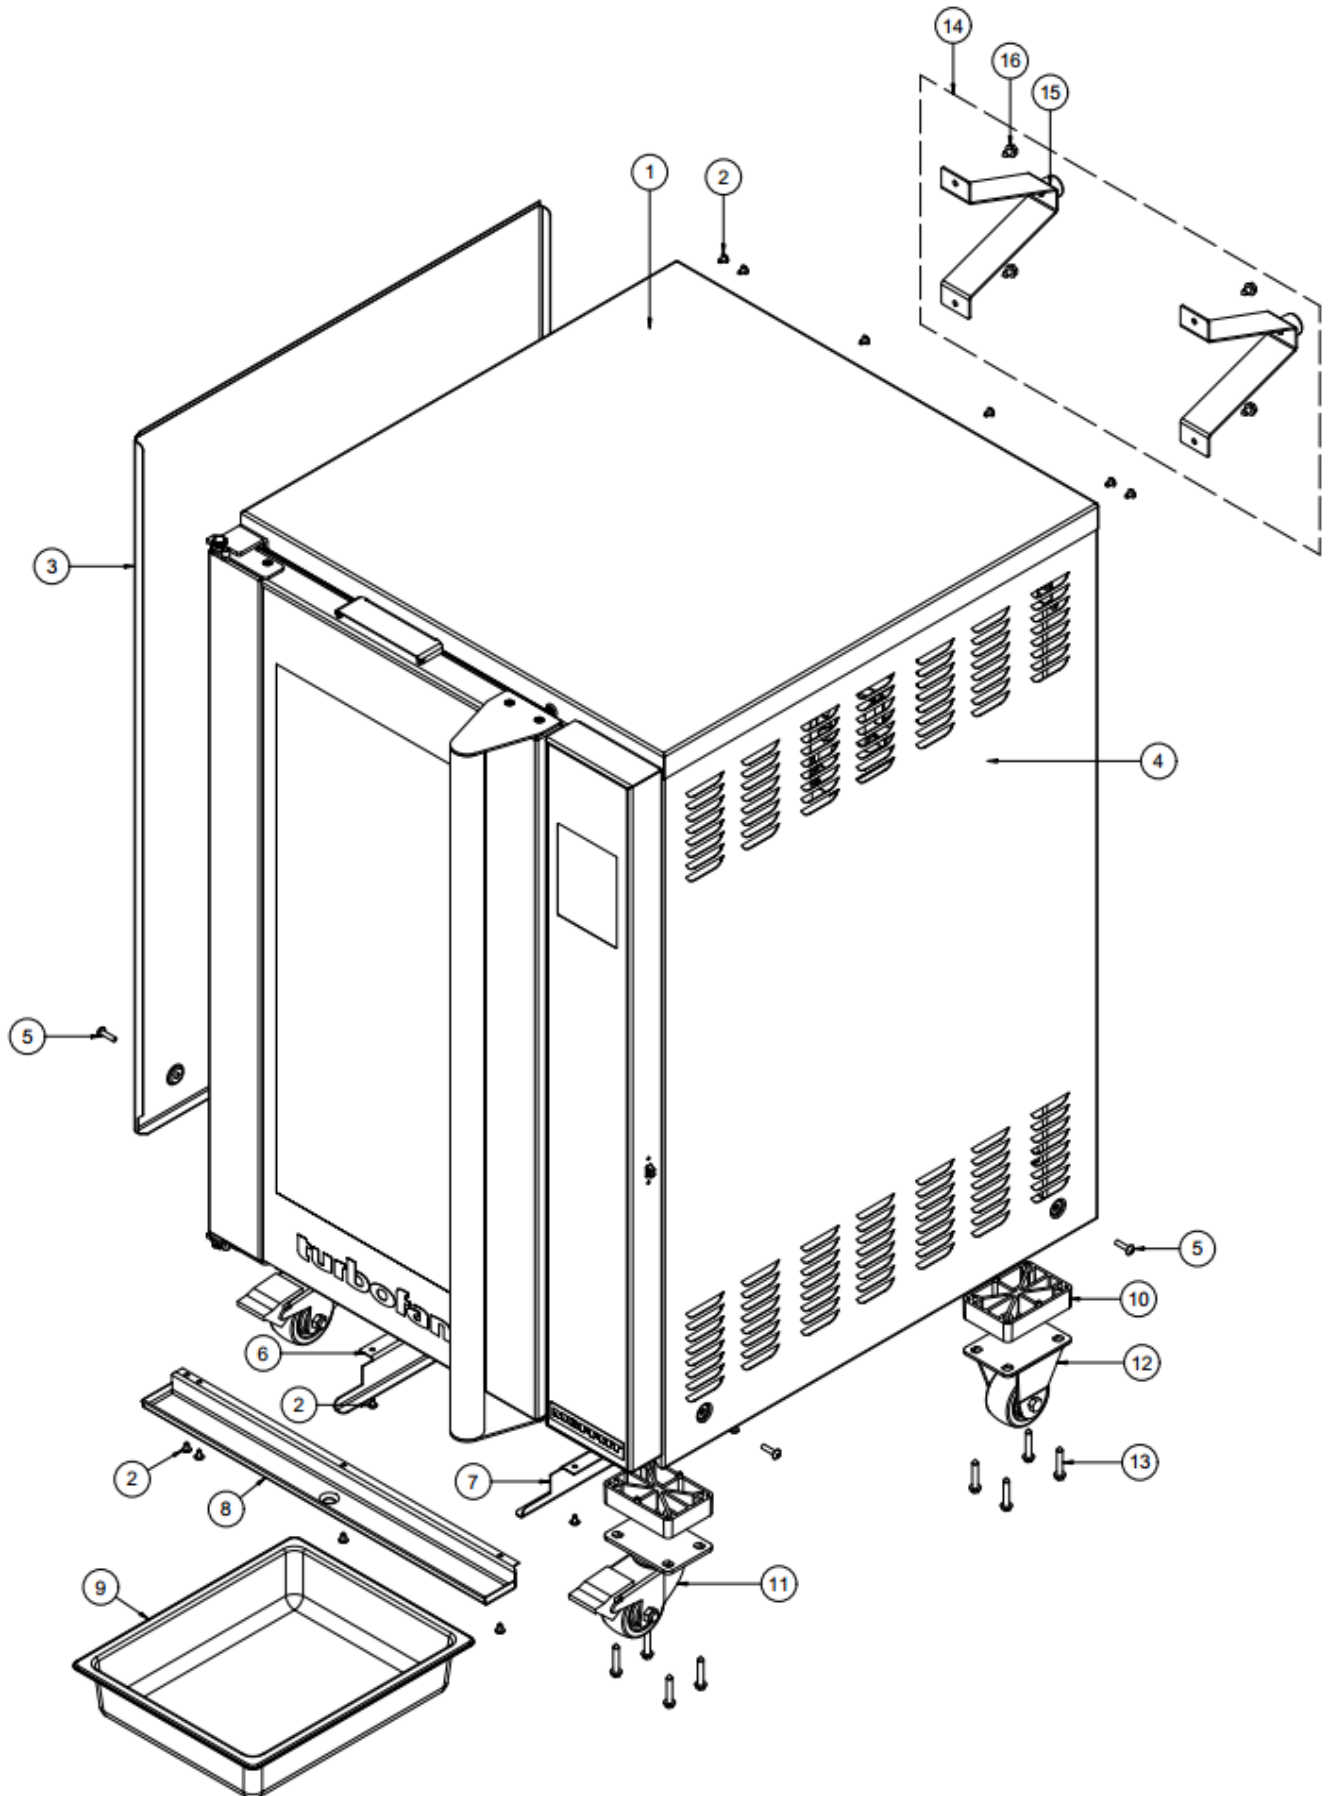

Exploded Parts Listings

HP10T - Humidified Holding Cabinet - Outer Assembly.

Exploded Parts Listings

HP10T - Humidified Holding Cabinet - Outer Assembly (Parts List).

Item	Part No.	Description
1	241003	TOP COVER
2	041045	SCREW 8 x 3/8" TRUSS HD PHL NP
3	241105	SIDE PANEL LH
4	240968	SIDE PANEL RH
5	041410	SCREW 3/16 x 3/4 MUSH HD PHIL NP
6	241033	CONDENSATE DRAWER RUNNER LH HP10
7	241034	CONDENSATE DRAWER RUNNER RH HP10
8	241132	CONDENSATE CHANNEL
9	010723	STEAM TABLE PAN 1/2 x 65mm
10	242003	CASTOR SPACER (From Ser No. 1775200)
	241269	CASTOR SPACER (Up to Ser No. 1775199)
11	238391	CASTOR 65mm SWIVEL PU D/BRAKE
12	238390	CASTOR 65mm RIGID PU
13	748092	SCREW M6 x 35 TAPTITE HEX WASHER
14	237358K	STANDOFF BRACKET KIT - which includes;
15	237358	<i>Standoff Bracket Assy</i>
16	041631	<i>Screw M6 x 12 Taptite</i>