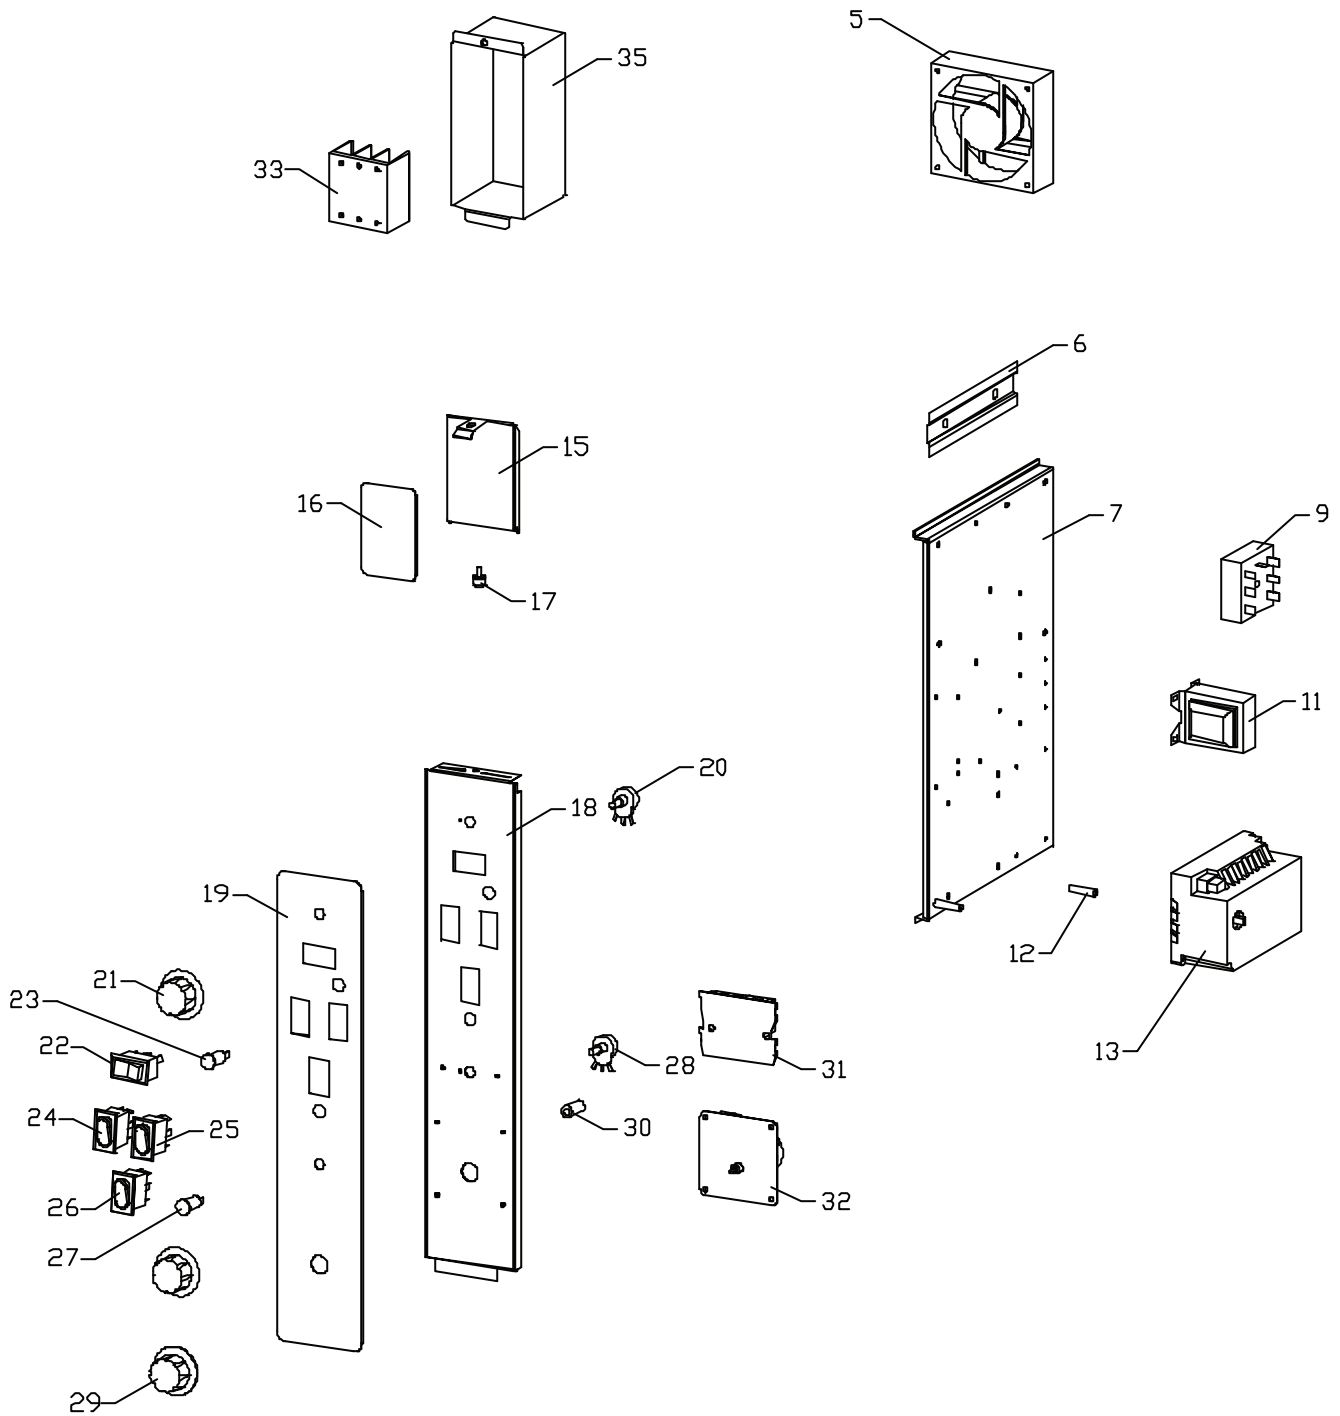

Standard Control Panel (Gas)

GARLAND PARTS IDENTIFICATION

Standard Control Panel

ITEM	PART #	DESCRIPTION	QUANTITY
5	1918201	Fan – 120V	1
	1918202	Fan – 208/240V	
6	1911301	Relay Bracket Slide	2
7	1933406	Bracket – Controls/Ignition	1
9	1936201	Timer - Moisture	1
11	1269800	24V Transformer 120V	1
	1636000	24V Transformer 208/240V	
12	1962402	Stand-off, 1/4 x 1/2 Aluminum	2
13	1935601	Ignition Module	1
15	1932802	Cover – Upper Control Panel	1
16	1789605	Overlay – Top Control Panel, Gas	1
17	1091100	Thumbscrew	1
18	1932897	Control Panel Assembly	1
19	1933503	Overlay – Standard Control	1
20	1792901	Potentiometer	1
21	1765803	Knob – 1.5 inch Diameter	1
22	1935301	Switch – On/Off/Momentary	1
	1935302	Rocker Cover for 1935301 Switch	
23	1936101	Indicator Lamp – Green, 120V	1
	1936103	Indicator Lamp – Green, 220V	
24	1955402	Switch – On/On	1
25	1955401	Switch – On/Off/On	1
26	1955403	Switch – Momentary	1
27	1936102	Indicator Lamp – Amber, 28V	1
	1936104	Indicator Lamp – Amber, 220V	
28	1955601	Potentiometer	1
29	1765802	Knob	2
30	1955701	Standoff – Nylon, 1/2 x 1	2
30A*	1955801	Washer – Teflon	2
30B*	8001502	Nut – 6-32 w/ Lock Washer	2
31	1955501	PCB – Thermostat	1
32	1956011	Timer – 3 hour, 115V	1
	1956012	Timer – 3 hour, 240V	
33	1193900	Terminal Block	1
34*	1028402	Ground Lug	1
35	1927898	Cover – Terminal Block	1

* NOT ILLUSTRATED

RECOMMENDED STOCK PARTS