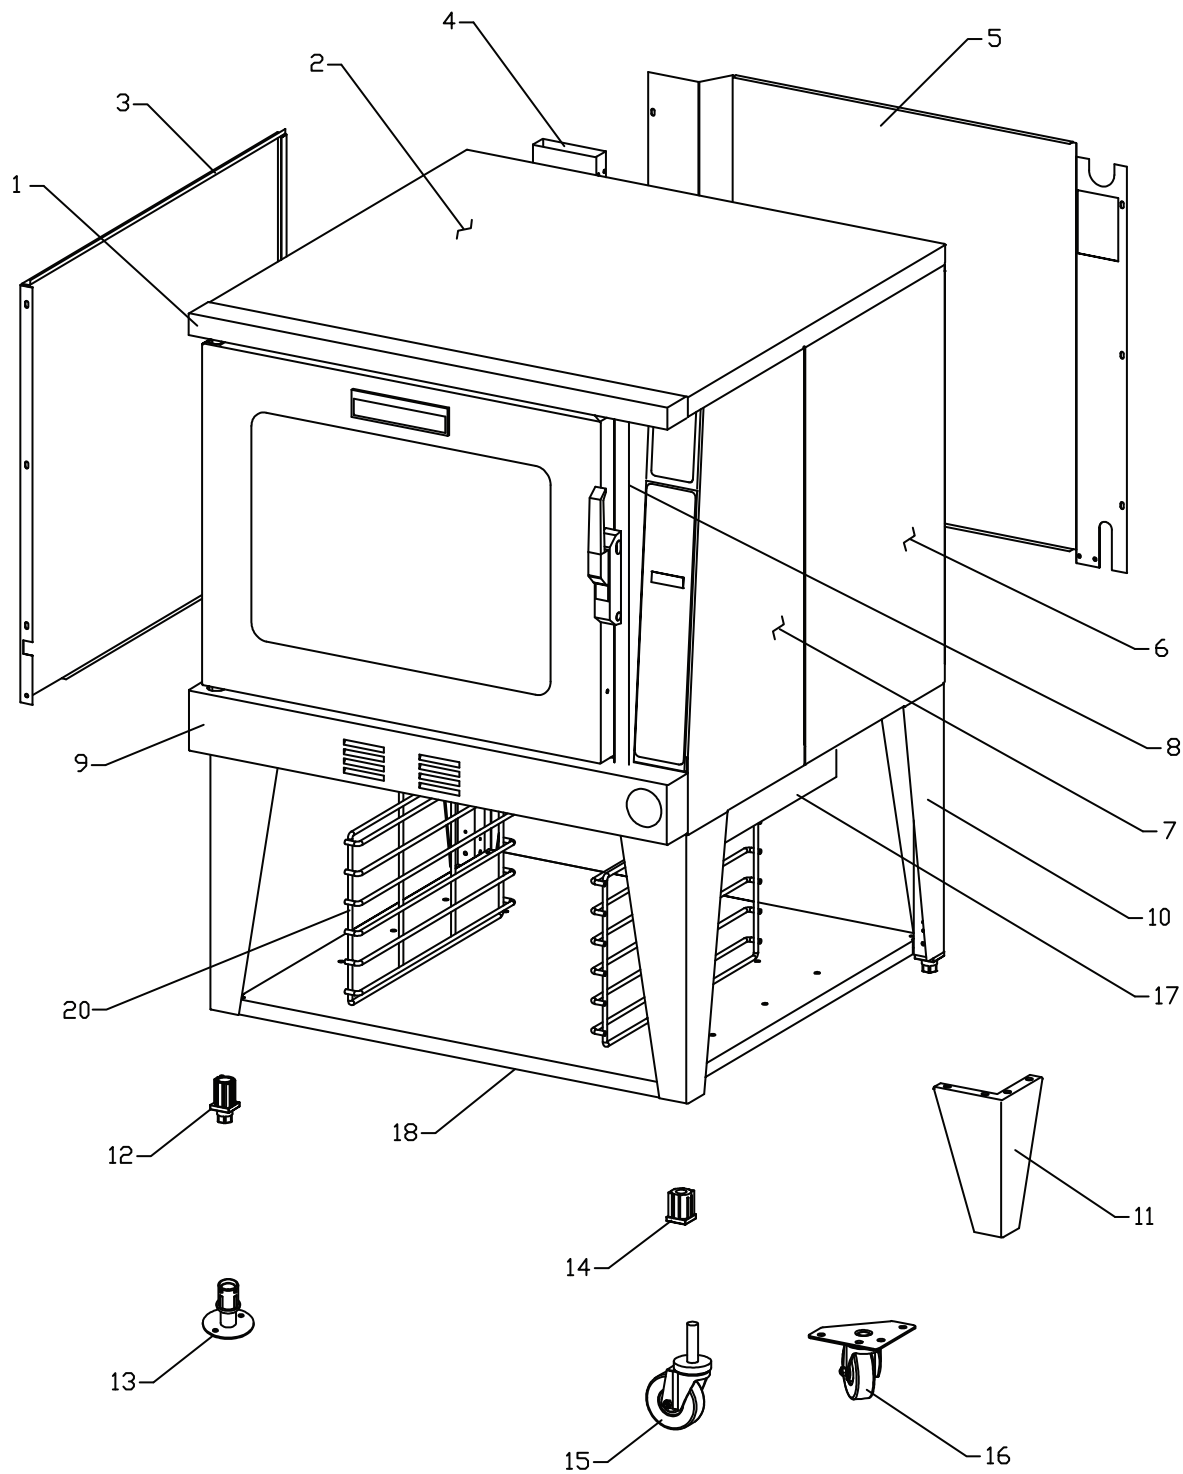

GARLAND PARTS IDENTIFICATION

Main Exterior

ITEM	PART #	DESCRIPTION	QUANTITY
1	1925301	Cover – Upper Trim	1
2	1920002	Cover – Main Top	1
3	1927602	Cover – Body Side, Left	1
4	1936999	Outer Vent Assembly	1
5	1921051	Cover Main Back Standard Depth – Optional	1
	1921052	Cover Main Back, Deep – Optional	1
6	1918701	Cover – Body Side, Right	1
7	1931701	Cover – Right Control Panel	1
8	1931801	Cover – Control Panel Left	1
9	1925411	Cover – Lower Trim (Hose Option)	1
	1925412	Cover – Lower Trim (No Hose Option)	1
10	1927199	Leg – Caster	4
	1927197	Leg – Foot Insert	4
11	1927195	Leg – Double Deck	4
12	1236100	Foot Insert	4
13	1949701	Foot Insert – Flanged	4
14	1775102	Caster Insert	4
15	1926501	Caster – 4” (screw in)	2
	1926502	Caster – 4” with Brake (screw in)	2
16	1926521	Lo Profile Caster 3” (bolts to base)	2
	1926522	Lo Profile Caster with Brake 3” (bolts to base)	2
	1926531	Heavy Duty Caster 5” (bolts to base)	2
	1926532	Heavy Duty Caster with Brake 5” (bolts to base)	2
17	1926802	Bracket – Upper Support	1
18	1927002	Panel – Lower Support	1
19*	1927101	Bracket – Lower Support (Not Shown)	4
20	1926902	Rack Guide	2

Stacking Kit Listed Below For Two Moisture + Ovens Or Moisture + W/MCO Ovens

21*	1937523	Kit - Stack Gas SS Legs & Feet	
	1937526	Kit - Stack Gas Casters	
	1937528	Kit - Stack Gas Low Profile	

* NOT ILLUSTRATED

RECOMMENDED STOCK PARTS