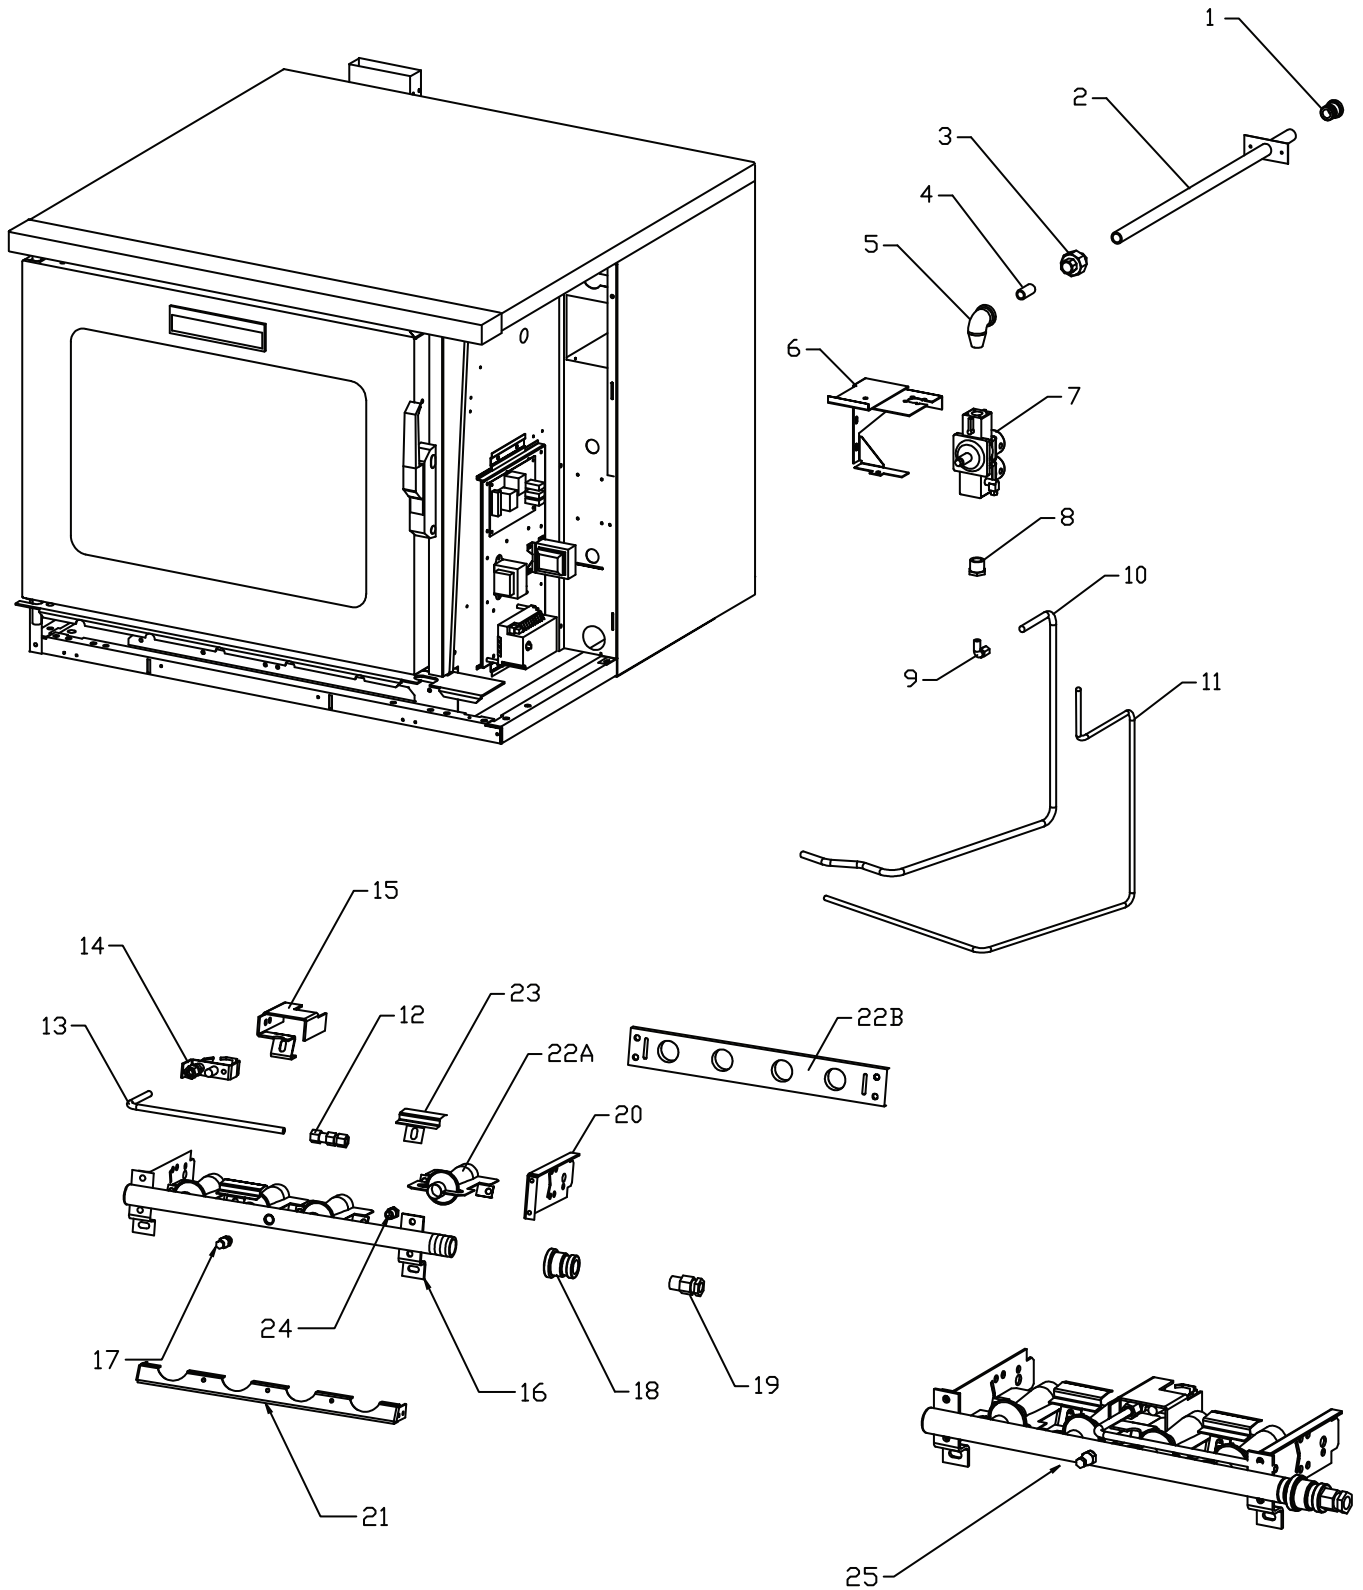

Burners & Gas Components

GARLAND PARTS IDENTIFICATION

Burner & Gas Components

ITEM	PART #	DESCRIPTION	QUANTITY	DATE	
				UP TO	FROM
1	1004849	Bell Reducer – 3/4 to 1/2	1		
2	1916199	Tailpipe – Std	1		
	1916198	Tailpipe – Deep	1		
3	1026903	Union	1		
4	1004644	Nipple – 1/2 NPT x 3 inch	1		
5	1026733	Elbow – Street, 1/2 NPT	1		
6	1918987	Bracket – Gas Valve	1		
7	1935701	Gas Valve – Natural	1		
	1935702	Gas Valve – Propane	1		
8	1038401	Hex Bushing – 1/2 x 3/8 NPT	1		
9	1027499	Elbow – 3/8 NPT to 7/16 CC	1		
10	1934308	Tubing – Valve to Manifold	1		
11	1949202	Tubing – Valve to Pilot	1		
12	1811101	Coupling – 1/4 CC to 1/4 CC	1		
13	1949101	Tubing – Pilot	1		
14	1935801	Pilot - Propane	1		
	1935802	Pilot - Natural			
15	1926601	Bracket – Pilot	1		
16	1916101	Manifold	1		
17	02251-1	Pressure Spigot	1		
18	1004845	Reducer – 1/2 NPT to 3/8 NPT	1		
19	1095499	Coupling – 3/8 NPT to 7/16 CC	1		
20	1916001	Bracket – Burner Mount	2		
21	1926201	Bracket – Burner Rest	1		
22A	1803501	Inshot Burner	4		
22B	4520002	Adaptor Bracket Inshot Burner Used From Serial # 0504100210469	1		11-Apr-05
23	1847602	Carry Over Bracket	2		
24	1804346	Orifice - Natural	4		
	1804356	Orifice – Propane	4		

Kit Available

25	1937398	Complete Manifold Assembly 60K Propane With Pilot, Tube & Coupling (1811101)			
	1937399	Complete Manifold Assembly 80K Natural With Pilot, Tube & Coupling (1811101)			

* NOT ILLUSTRATED

RECOMMENDED STOCK PARTS