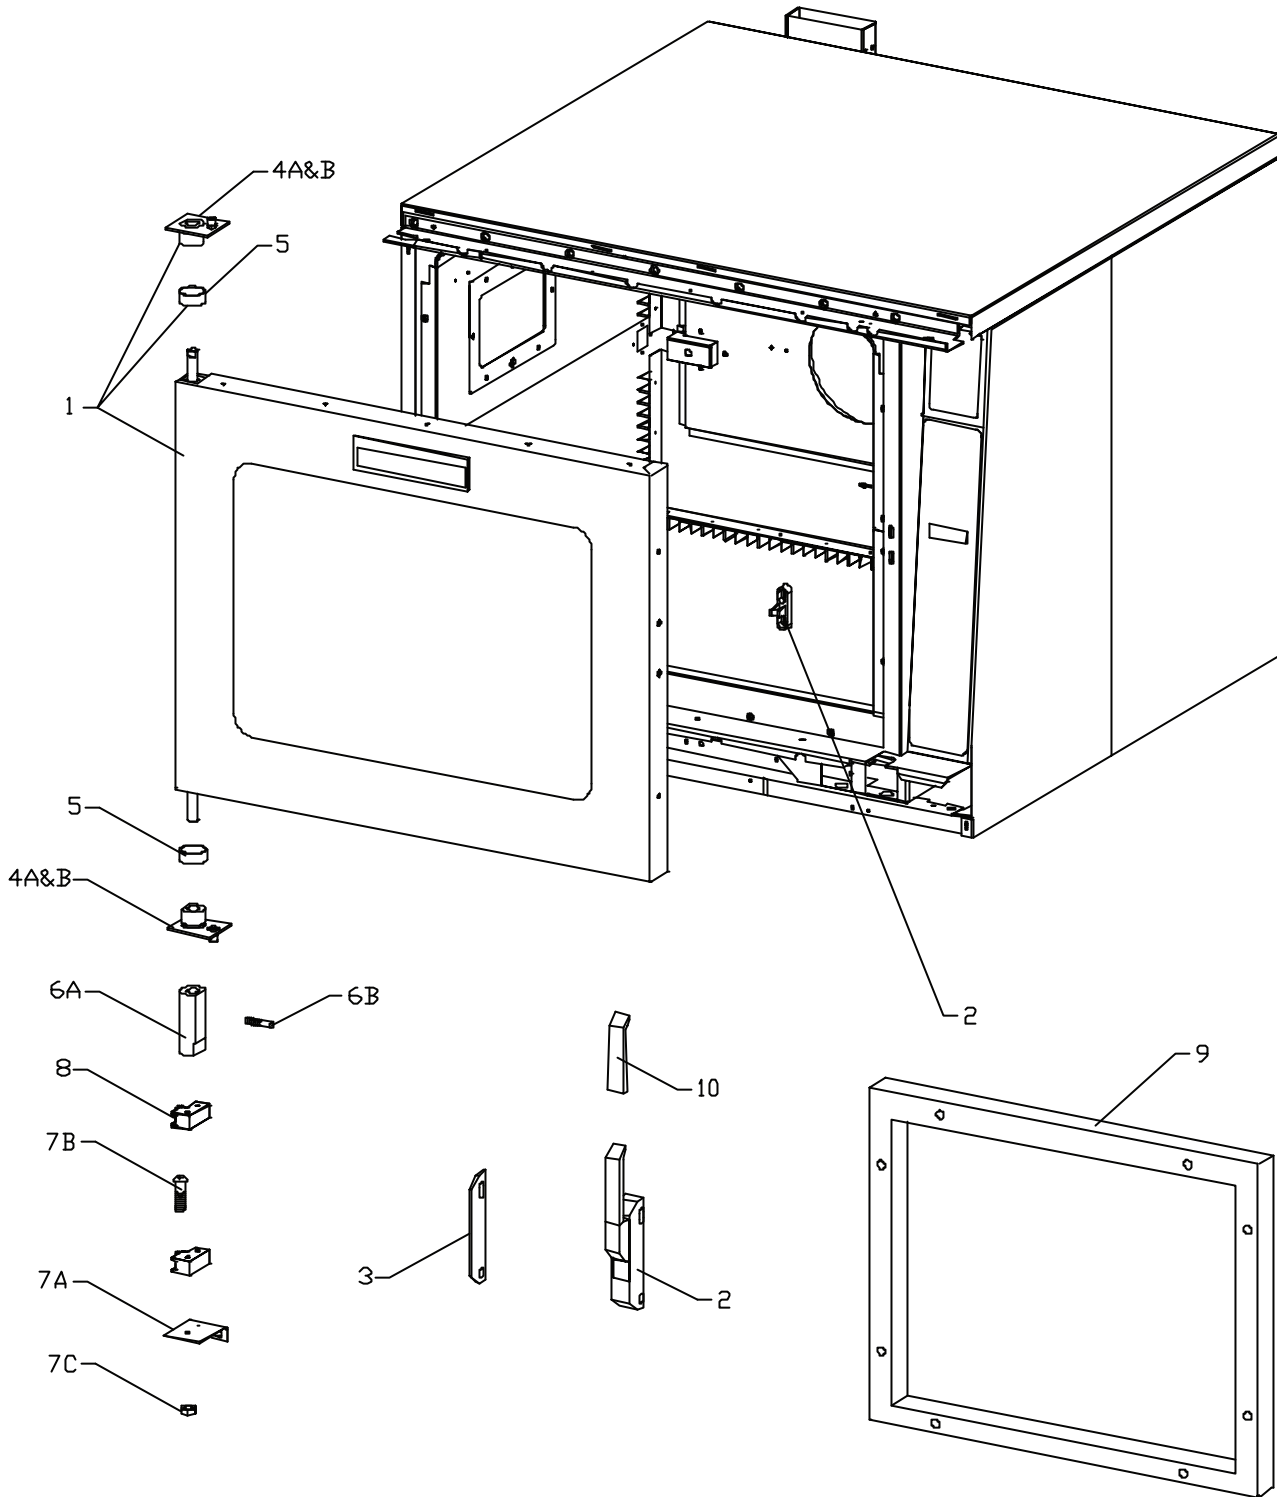

GARLAND PARTS IDENTIFICATION

Door Components

ITEM	PART #	DESCRIPTION	QUANTITY	DATE	
				UP TO	FROM
1	1932589	Door Assembly W/Window (Items 4A & 5 Included)	1	14-Apr-05	
	4520307	Kit, M+ Door Assembly W/Window (Items 4B& 5 Included)	1		14-Apr-05
	4520308	Kit M+ Door Assembly Solid Door (Items 4B& 5 Included)	1		14-Apr-05
	4520309	Kit M+ Door Assembly W/Window Prison-Lock (Items 4B& 5 Included)	1		14-Apr-05
	4520310	Kit M+ Door Assembly Solid Door Prison-Lock (Items 4B& 5 Included)	1		14-Apr-05
2	1936301	Door Handle	1		
3	1937201	Gasket – Door Handle	1		
4A	1923499	Bearing Plate	2	14-Apr-05	
4B	4520301	B/A Plate. Door Bushing Extended	2		14-Apr-05
5	1923201	Decorative Ring	2		
6A	1925101	Cam – Door Switch	1		
6B	8003802	Set Screw 10-24 x 3/8	4		
7A	1925002	Bracket – Door Switches M+	1		
7B	8003212	Mscr – Ph. Phil. 6-32 x 1-1/2” Stl 2p	4		
7C	8001592	Nut W/Washer 6-32-KEP	4		
8A	1855603	Door Switch – 1 amp Deluxe Gas Oven – Control Series	2		
8B	4519715	Door Switch – 15 amp Standard Gas Oven – Control Series	2		
9	1932604	Gasket Door Seal	1		
10**	4517676	Door Handle Grip	1		

* NOT ILLUSTRATED

** DIGITAL PHOTO AT THE END

RECOMMENDED STOCK PARTS