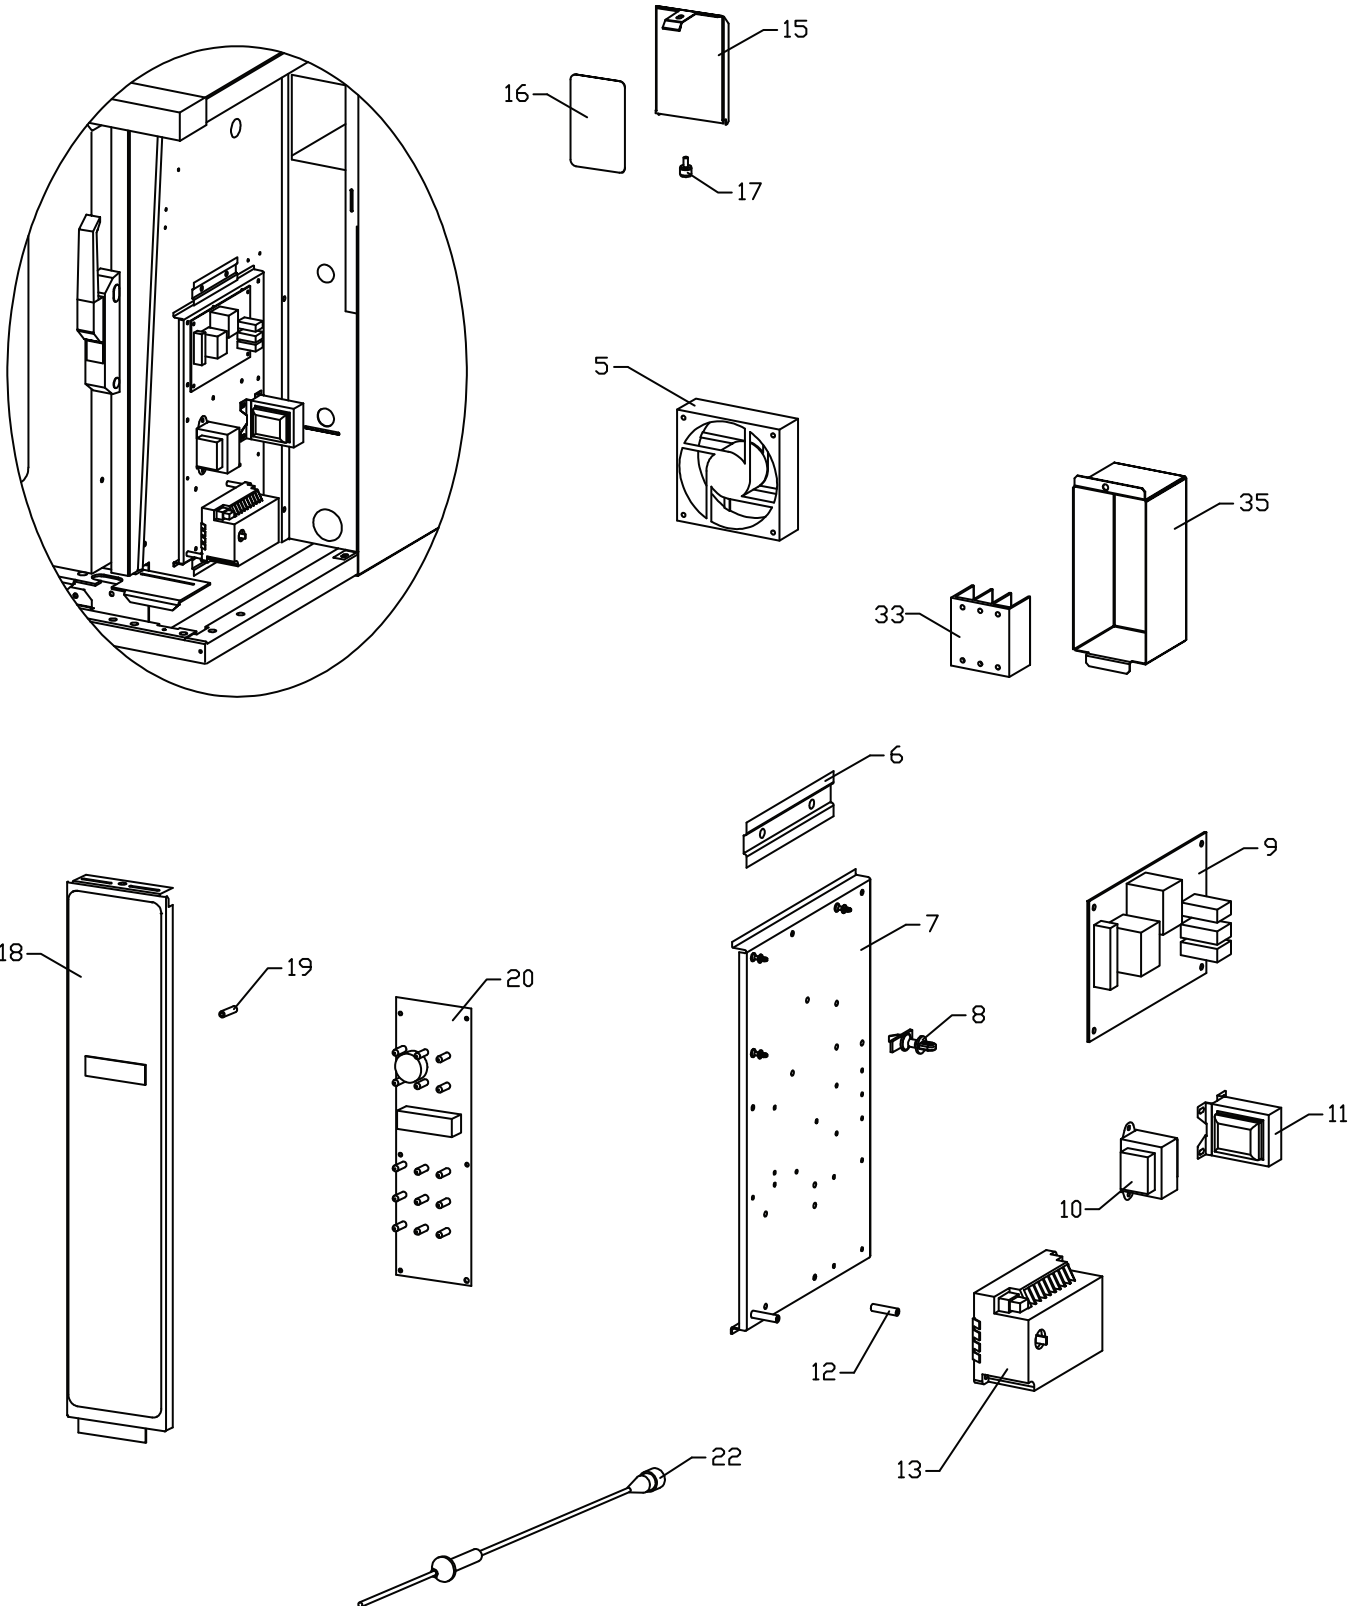

Deluxe Control Panel (Gas)

GARLAND PARTS IDENTIFICATION

Deluxe Control Panel

ITEM	PART #	DESCRIPTION	QUANTITY
5	1918201	Fan – 120V	1
	1918202	Fan – 208/240V	
6	1911301	Relay Bracket Slide	2
7	1933406	Bracket – Controls/Ignition	1
8	1767901	PCB Spacer	4
9	1933801	PCB Relay Board Assembly	1
10	1917101	24V Transformer 120V	1
	1917102	24V Transformer 208/240V	
11	1269800	24V Transformer 120V	1
	1636000	24V Transformer 208/240V	
12	1962402	Stand-off, 1/4 x 1/2 Aluminum	2
13	1935601	Ignition Module	1
15	1932802	Cover – Upper Control Panel	1
16	1789605	Overlay – Top Control Panel, Gas	1
17	1091100	Thumbscrew	1
18	1932889	Control Panel Assembly	1
19	1955702	Stand-off, 1/4 x 3/4 Nylon	6
20	1933701	PCB – Control Panel	1
22	1935001	Core Probe	1
23*	1935002	Wire Harness – Core Probe	1
33	1193900	Terminal Block	1
34*	1028402	Ground Lug	1
35	1927898	Cover – Terminal Block	1