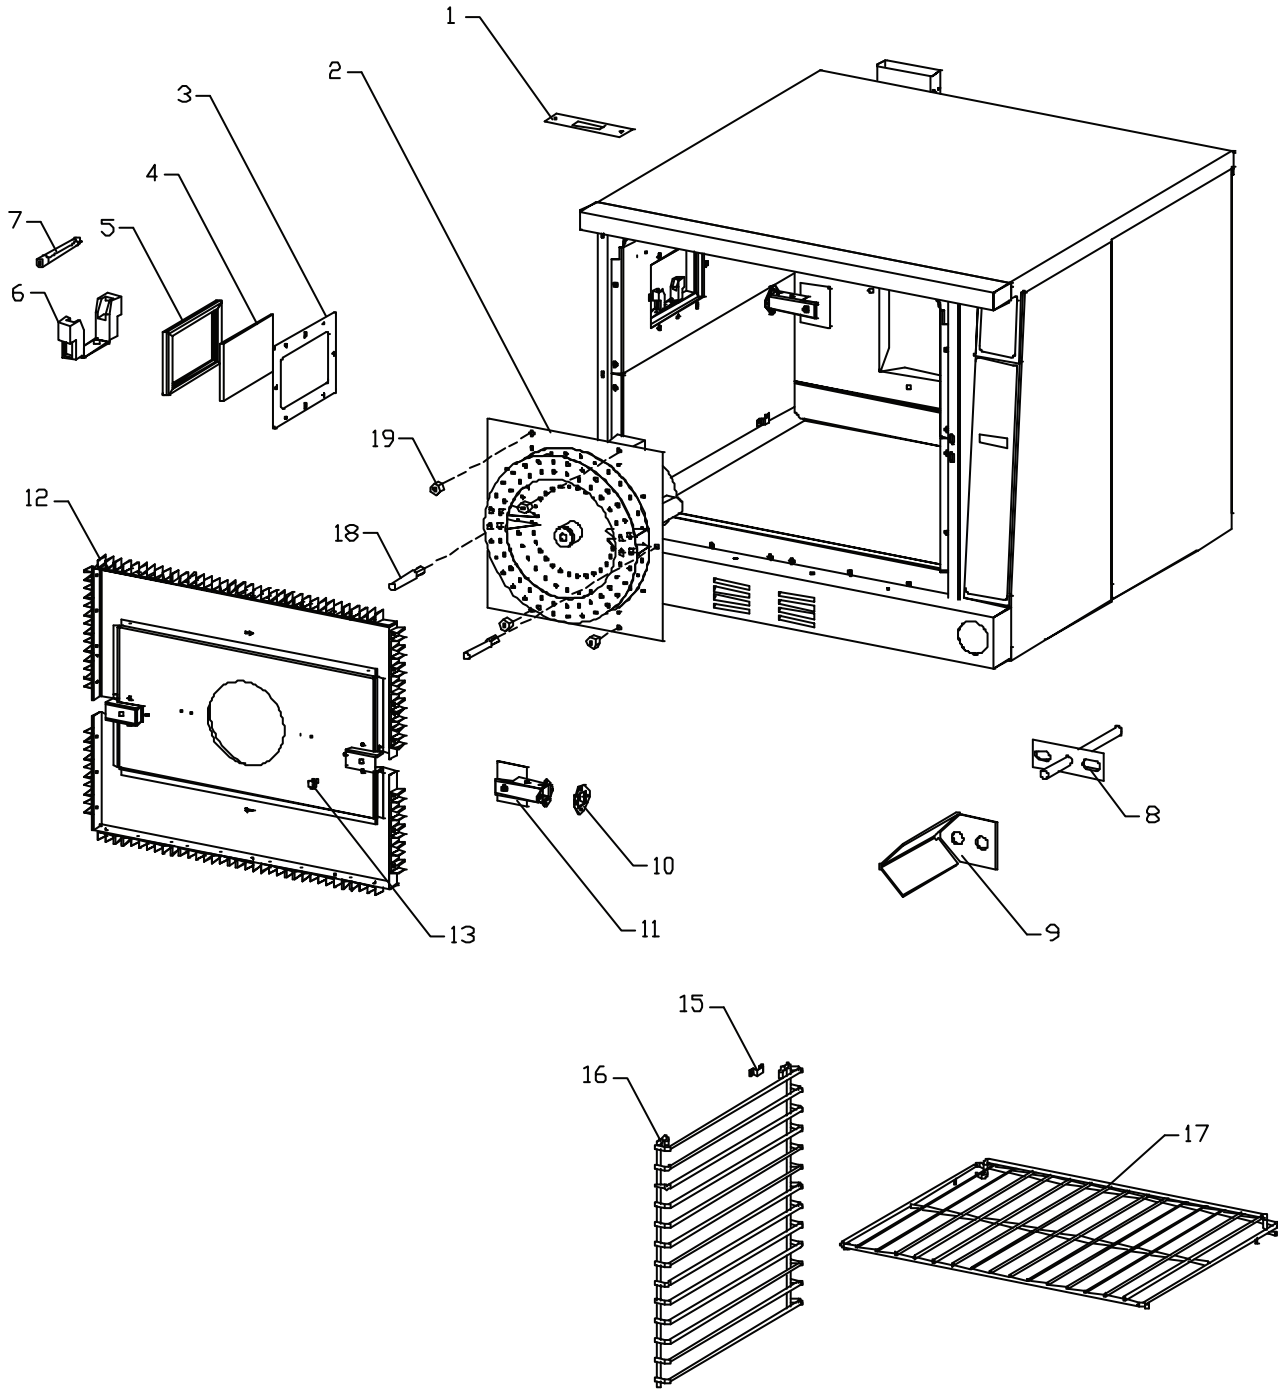

GARLAND PARTS IDENTIFICATION

Interior Components - Gas

ITEM	PART #	DESCRIPTION	QUANTITY
1	1784302	Oven Vent Cap – 60K BTU Propane Gas	1
2	4518320	Motor Assembly – 208/240 Volt	1
	4518319	Motor Assembly – 120 Volt	1
3	1930701	Plate – Light Box Cover	1
4	1676901	Glass – Duplate	1
5	1932603	Gasket – Light Box	1
6**	1025801	Socket Lamp, R7S	1
7**	1623901	Lamp – 100 Watt, 120 Volt	1
	1623902	Lamp – 100 Watt, 208/240 Volt	
8	1906002	Probe – Flange Mount	1
8A*	1906003	Probe Extension Cable	1
9	1933407	Bracket – Probe Shield	1
10	1930203	Restrictor Plate – 60K BTU Propane Gas	2
11	1930298	Duct Assembly	2
12	1930199	Fan Cover Assembly	1
13	1935902	Thumbscrew – Fan Cover	2
14*	1014500	Blower Inlet Cover	1
15	1765212	Rack Guide Clip	8
16	1922101	Rack Guide – 13 Position, Standard	2
	1922102	Rack Guide – 13 Position, Deep	2
17	1922211	Oven Rack – Standard	6
	1922212	Oven Rack – Deep	6
18	4520295	Baffle Spacer S/S (2-3/4")	2
19	1935906	Nut-Hex S/S 1/4"-20	4

* NOT ILLUSTRATED

** DIGITAL PHOTO AT THE END

RECOMMENDED STOCK PARTS