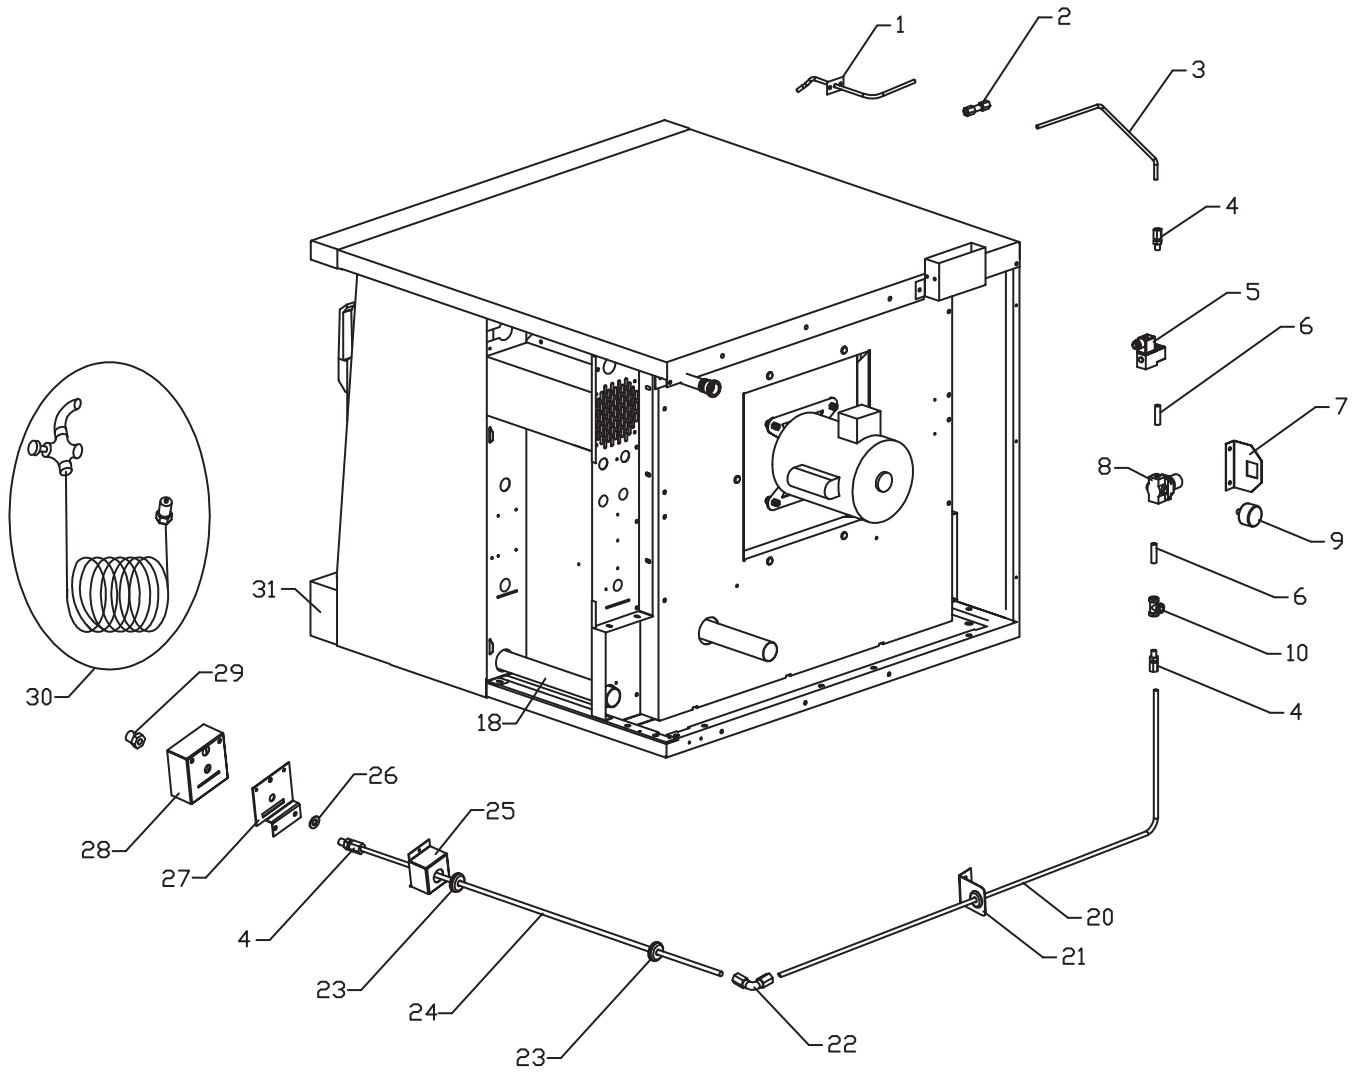

* NOT ILLUSTRATED

** DIGITAL PHOTO AT THE END

RECOMMENDED STOCK PARTS

GARLAND PARTS IDENTIFICATION

Door Components

ITEM	PART #	DESCRIPTION	QUANTITY	DATE	
				UP TO	FROM
1	1932589	Door Assembly W/Window (Items 4A & 5 Included)	1	14-Apr-05	
	4520307	Kit, M+ Door Assembly W/Window (Items 4B& 5 Included)	1		14-Apr-05
	4520308	Kit M+ Door Assembly Solid Door (Items 4B& 5 Included)	1		14-Apr-05
	4520309	Kit M+ Door Assembly W/Window Prison-Lock (Items 4B& 5 Included)	1		14-Apr-05
	4520310	Kit M+ Door Assembly Solid Door Prison-Lock (Items 4B& 5 Included)	1		14-Apr-05
2	1936301	Door Handle	1		
3	1937201	Gasket – Door Handle	1		
4A	1923499	Bearing Plate	2	14-Apr-05	
4B	4520301	B/A Plate. Door Bushing Extended	2		14-Apr-05
5	1923201	Decorative Ring	2		
6A	1925101	Cam – Door Switch	1		
6B	8003802	Set Screw 10-24 x 3/8	4		
7A	1925002	Bracket – Door Switches M+	1		
7B	8003212	Mscr – Ph. Phil. 6-32 x 1-1/2” Stl 2p	4		
7C	8001592	Nut W/Washer 6-32-KEP	4		
8A	1855603	Door Switch – 1 amp Deluxe Gas Oven – Control Series	2		
8B	4519715	Door Switch – 15 amp Standard Gas Oven – Control Series	2		
9	1932604	Gasket Door Seal	1		
10**	4517676	Door Handle Grip	1		

* NOT ILLUSTRATED

** DIGITAL PHOTO AT THE END

RECOMMENDED STOCK PARTS

GARLAND PARTS IDENTIFICATION

Plumbing Components (Gas)

ITEM	PART #	DESCRIPTION	QUANTITY	UP TO	FROM
1	1935399	Tube – Moisture Injection	1		
2	1934903	1/4 CC to 1/4 CC	1		
3	1934302	Tube – Solenoid to Cavity	1		
4	1934901	Fitting – 1/8 NPT to CC Stainless	2		
5	1934401	Solenoid	1		
6	1935201	Fitting – 1” Nipple 1/8 NPT Stainless	2		
7	1933403	Bracket – Solenoid	1		
8	1934501	Valve	1		
9	1934502	Pressure Gauge	1		
10	1935203	Fitting – 1/8 NPT Stainless “T”	1		
11*	1935205	Fitting – Plug, 1/8 NPT Stainless No Hose Option	1		