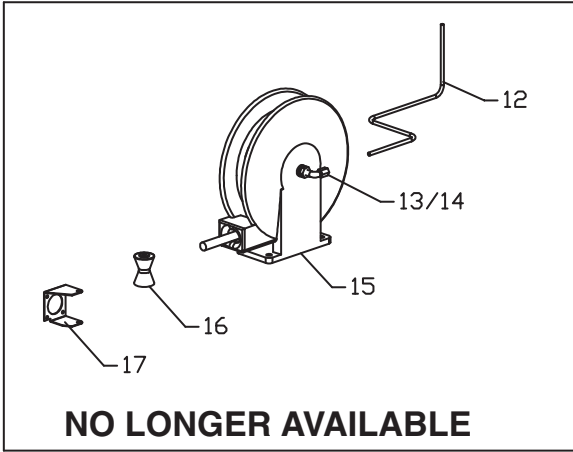

* NOT ILLUSTRATED

** DIGITAL PHOTO AT THE END

RECOMMENDED STOCK PARTS

GARLAND PARTS IDENTIFICATION

Door Components

ITEM	PART #	DESCRIPTION	QUANTITY	DATE	
				UP TO	FROM
1	1932589	Door Assembly W/Window (Items 4A & 5 Included)	1	14-Apr-05	
	4520307	Kit, M+ Door Assembly W/Window (Items 4B& 5 Included)	1		14-Apr-05
	4520308	Kit M+ Door Assembly Solid Door (Items 4B& 5 Included)	1		14-Apr-05
	4520309	Kit M+ Door Assembly W/Window Prison-Lock (Items 4B& 5 Included)	1		14-Apr-05
	4520310	Kit M+ Door Assembly Solid Door Prison-Lock (Items 4B& 5 Included)	1		14-Apr-05
2	1936301	Door Handle	1		
3	1937201	Gasket – Door Handle	1		
4A	1923499	Bearing Plate	2	14-Apr-05	
4B	4520301	B/A Plate. Door Bushing Extended	2		14-Apr-05
5	1923201	Decorative Ring	2		
6A	1925101	Cam – Door Switch	1		
6B	8003802	Set Screw 10-24 x 3/8	4		
7A	1925002	Bracket – Door Switches M+	1		
7B	8003212	Mscr – Ph. Phil. 6-32 x 1-1/2” Stl 2p	4		
7C	8001592	Nut W/Washer 6-32-KEP	4		
8A	1855603	Door Switch – 1 amp Deluxe Gas Oven – Control Series	2		
8B	4519715	Door Switch – 15 amp Standard Gas Oven – Control Series	2		
9	1932604	Gasket Door Seal	1		
10**	4517676	Door Handle Grip	1		

* NOT ILLUSTRATED

** DIGITAL PHOTO AT THE END

RECOMMENDED STOCK PARTS

GARLAND PARTS IDENTIFICATION

Plumbing Components (Gas)

ITEM	PART #	DESCRIPTION	QUANTITY	UP TO	FROM
1	1935399	Tube – Moisture Injection	1		
2	1934903	1/4 CC to 1/4 CC	1		
3	1934302	Tube – Solenoid to Cavity	1		
4	1934901	Fitting – 1/8 NPT to CC Stainless	2		
5	1934401	Solenoid	1		
6	1935201	Fitting – 1” Nipple 1/8 NPT Stainless	2		
7	1933403	Bracket – Solenoid	1		
8	1934501	Valve	1		
9	1934502	Pressure Gauge	1		
10	1935203	Fitting – 1/8 NPT Stainless “T”	1		
11*	1935205	Fitting – Plug, 1/8 NPT Stainless No Hose Option	1		