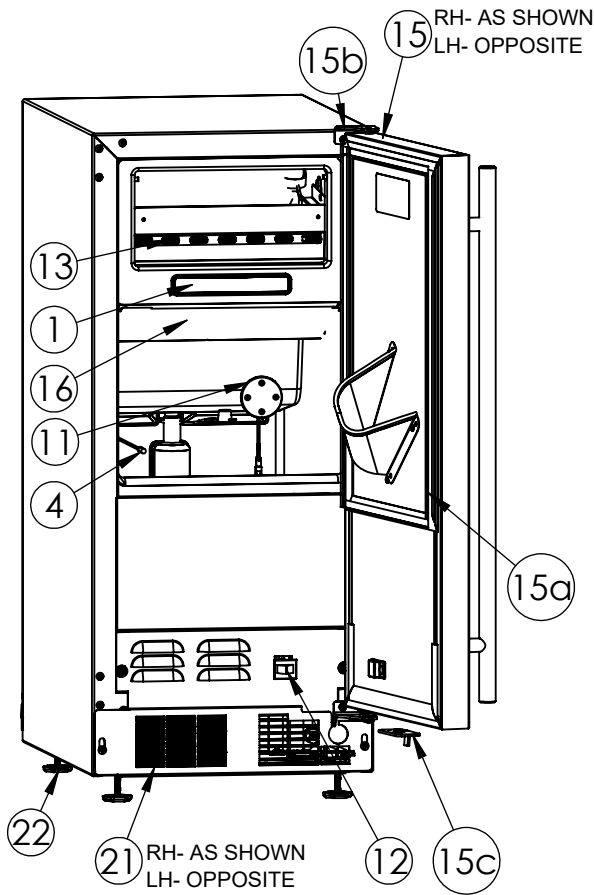

Service Parts List

marvelrefrigeration.com
800-223-3900

ML15CPS2LS1/ML15CPS2RS1		
Item	Description	Marvel P/N
1	Display	S41050602-NLKK
2	Main Board	42249330
3	Condensor Sensor	S41050609
4	Bin Sensor	S41050612
5	Embraco Compressor	42242580
6	Evaporator and Heat Exchanger	42249569
7	Condenser	S41013912
8	Hot Gas Valve	42249497
9	Condenser Fan Motor	42248161
10	Condenser Fan Blade	42248160
11	White LED Light	42249105
12	Black Rocker Light Switch	42246922
13	Grid Cutter	42249542
14	Grid Cutter Transformer	S41050610
15	LH SS Door RH SS Door 15a. Black Gasket: 42249013 15b. Chrome Hinge PKG: 42249127(LH) Or 42249128(RH) 15c. Door Stop: 42249353(LH) Or 42249352(RH)	42249677 42249678
16	Ice Deflector	S41012776-BLK
17	Water Supply Valve	S41014084
18	Circulation Pump	42242980
19	Drain Valve	42249456
20	Drain Pump	42249509
21	LH Black Grille RH Black Grille	S41014668-BL S41014668-BR
22	Leveling Legs(4)	42243808
23	Power Cord	S41010606