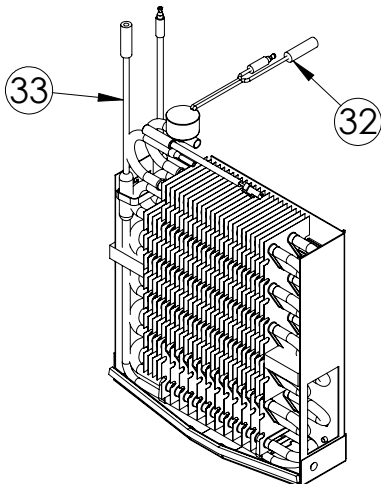

Service Parts List

marvelrefrigeration.com
616-754-5601

| MLRF224-IS01A | | |
|---------------|------------------------|---------------|
| ITEM | DESCRIPTION | MARVEL P/N |
| 1 | CONDENSER ASSEMBLY | 42249374 |
| 2 | MAIN CONTROL BOARD KIT | S42088795 |
| 3 | GRILLE | S41015806-BLK |
| 4 | LED LIGHT STRIP | S68100 |
| 5 | CONTROL BOARD | S68177 |
| 6 | REED SWITCH | 42246922 |
| 7 | THERMISTOR ASSEMBLY | S41015903-GRY |
| 8 | UI DISPLAY KIT | S68167-01 |
| 9 | ACCESS COVER | S41016032 |
| 10 | MECHANICAL HARNESS * | S41016213 |
| 11 | CONDENSER FAN MOTOR | 42249159 |
| 12 | COMPRESSOR | S41015689 |
| 13 | COMPRESSOR ELECTRICALS | S41015922 |
| 14 | EVAPORATOR ASSEMBLY | S41013571 |
| 15 | DOOR ASSEMBLY | S42038981 |
| 16 | EVAP FAN | S41014253 |
| 17 | FRIDGE FAN | S41013096 |
| 18 | DOOR GASKET | S31580-035 |
| 19 | HINGE KIT | S52411635-CHR |
| 20 | STRIKER PLATE | S41015709-BLK |
| 21 | DOOR STOP | S41015708-BLK |
| 22 | FREEZER DIVIDER | S42418881 |
| 23 | FREEZER DOOR | S42418976 |
| 24 | FREEZER SHELF | S41013605-WHT |
| 25 | HALF SHELF | S42138539-WHT |
| 26 | CRISPER SHELF | 42249325 |
| 27 | CRISPER BIN | 42249326 |
| 28 | LEG LEVELERS (4) | 42243808 |
| 29 | POWER CORD | S41050606 |
| 30 | DRIER | S41013226 |
| 31 | DRAIN PAN | S41013227 |
| 32 | DEFROST HEATER | 42249372 |
| 33 | DEFROST THERMOSTAT | S41013590 |
| 34 | CARTON ASSEMBLY * | 42249633 |

* NOT PICTURED