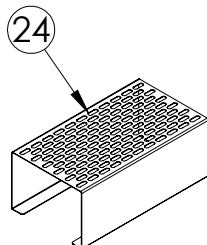

Service Parts List

marvelrefrigeration.com
616-754-5601

| MLRF224-IS01A | | |
|---------------|------------------------|---------------|
| ITEM | DESCRIPTION | MARVEL P/N |
| 1 | CONDENSER ASSEMBLY | 42249374 |
| 2 | MAIN CONTROL BOARD KIT | S42088795 |
| 3 | GRILLE | S41015806-BLK |
| 4 | LED LIGHT STRIP | S68100 |
| 5 | CONTROL BOARD | S68177 |
| 6 | REED SWITCH | 42246922 |
| 7 | THERMISTOR ASSEMBLY | S41015903-GRY |
| 8 | UI DISPLAY KIT | S68167-01 |
| 9 | ACCESS COVER | S41016032 |
| 10 | MECHANICAL HARNESS * | S41016213 |
| 11 | CONDENSER FAN MOTOR | 42249159 |
| 12 | COMPRESSOR | S41015689 |
| 13 | COMPRESSOR ELECTRICALS | S41015922 |
| 14 | EVAPORATOR ASSEMBLY | S41013571 |
| 15 | DOOR ASSEMBLY | S42038981 |
| 16 | EVAP FAN | S41014253 |
| 17 | FRIDGE FAN | S41013096 |
| 18 | DOOR GASKET | S31580-035 |
| 19 | HINGE KIT | S52411635-CHR |
| 20 | STRIKER PLATE | S41015709-BLK |
| 21 | DOOR STOP | S41015708-BLK |
| 22 | FREEZER DIVIDER | S42418881 |
| 23 | FREEZER DOOR | S42418976 |
| 24 | FREEZER SHELF | S41013605-WHT |
| 25 | HALF SHELF | S42138539-WHT |
| 26 | CRISPER SHELF | 42249325 |
| 27 | CRISPER BIN | 42249326 |
| 28 | LEG LEVELERS (4) | 42243808 |
| 29 | POWER CORD | S41050606 |
| 30 | DRIER | S41013226 |
| 31 | DRAIN PAN | S41013227 |
| 32 | DEFROST HEATER | 42249372 |
| 33 | DEFROST THERMOSTAT | S41013590 |
| 34 | CARTON ASSEMBLY * | 42249633 |

* NOT PICTURED