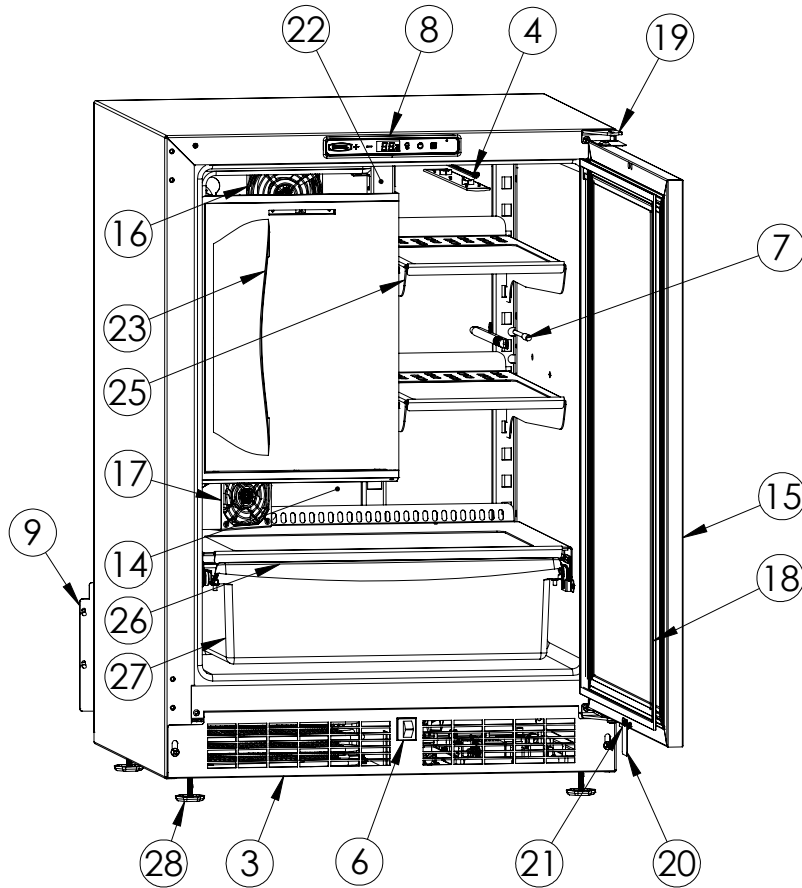

Service Parts List

marvelrefrigeration.com
616-754-5601

| MLRF224-IS01A | | |
|---------------|------------------------|---------------|
| ITEM | DESCRIPTION | MARVEL P/N |
| 1 | CONDENSER ASSEMBLY | 42249374 |
| 2 | MAIN CONTROL BOARD KIT | S42088795 |
| 3 | GRILLE | S41015806-BLK |
| 4 | LED LIGHT STRIP | S68100 |
| 5 | CONTROL BOARD | S68177 |
| 6 | REED SWITCH | 42246922 |
| 7 | THERMISTOR ASSEMBLY | S41015903-GRY |
| 8 | UI DISPLAY KIT | S68167-01 |
| 9 | ACCESS COVER | S41016032 |
| 10 | MECHANICAL HARNESS * | S41016213 |
| 11 | CONDENSER FAN MOTOR | 42249159 |
| 12 | COMPRESSOR | S41015689 |
| 13 | COMPRESSOR ELECTRICALS | S41015922 |
| 14 | EVAPORATOR ASSEMBLY | S41013571 |
| 15 | DOOR ASSEMBLY | S42038981 |
| 16 | EVAP FAN | S41014253 |
| 17 | FRIDGE FAN | S41013096 |
| 18 | DOOR GASKET | S31580-035 |
| 19 | HINGE KIT | S52411635-CHR |
| 20 | STRIKER PLATE | S41015709-BLK |
| 21 | DOOR STOP | S41015708-BLK |
| 22 | FREEZER DIVIDER | S42418881 |
| 23 | FREEZER DOOR | S42418976 |
| 24 | FREEZER SHELF | S41013605-WHT |
| 25 | HALF SHELF | S42138539-WHT |
| 26 | CRISPER SHELF | 42249325 |
| 27 | CRISPER BIN | 42249326 |
| 28 | LEG LEVELERS (4) | 42243808 |
| 29 | POWER CORD | S41050606 |
| 30 | DRIER | S41013226 |
| 31 | DRAIN PAN | S41013227 |
| 32 | DEFROST HEATER | 42249372 |
| 33 | DEFROST THERMOSTAT | S41013590 |
| 34 | CARTON ASSEMBLY * | 42249633 |

* NOT PICTURED