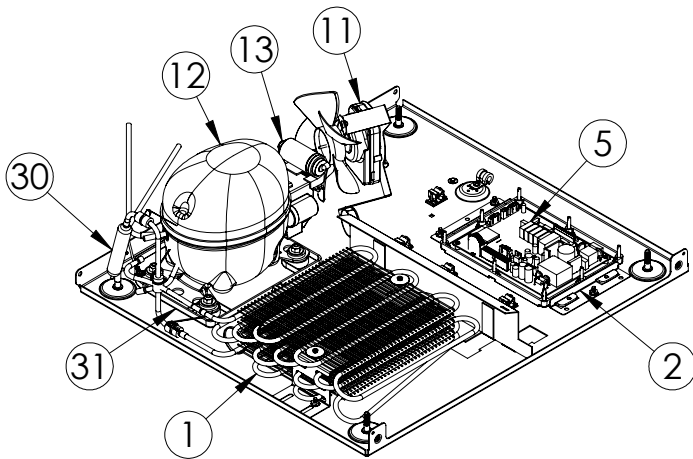

Service Parts List

marvelrefrigeration.com
616-754-5601

| MLRF224-IS01A | | |
|---------------|------------------------|---------------|
| ITEM | DESCRIPTION | MARVEL P/N |
| 1 | CONDENSER ASSEMBLY | 42249374 |
| 2 | MAIN CONTROL BOARD KIT | S42088795 |
| 3 | GRILLE | S41015806-BLK |
| 4 | LED LIGHT STRIP | S68100 |
| 5 | CONTROL BOARD | S68177 |
| 6 | REED SWITCH | 42246922 |
| 7 | THERMISTOR ASSEMBLY | S41015903-GRY |
| 8 | UI DISPLAY KIT | S68167-01 |
| 9 | ACCESS COVER | S41016032 |
| 10 | MECHANICAL HARNESS * | S41016213 |
| 11 | CONDENSER FAN MOTOR | 42249159 |
| 12 | COMPRESSOR | S41015689 |
| 13 | COMPRESSOR ELECTRICALS | S41015922 |
| 14 | EVAPORATOR ASSEMBLY | S41013571 |
| 15 | DOOR ASSEMBLY | S42038981 |
| 16 | EVAP FAN | S41014253 |
| 17 | FRIDGE FAN | S41013096 |
| 18 | DOOR GASKET | S31580-035 |
| 19 | HINGE KIT | S52411635-CHR |
| 20 | STRIKER PLATE | S41015709-BLK |
| 21 | DOOR STOP | S41015708-BLK |
| 22 | FREEZER DIVIDER | S42418881 |
| 23 | FREEZER DOOR | S42418976 |
| 24 | FREEZER SHELF | S41013605-WHT |
| 25 | HALF SHELF | S42138539-WHT |
| 26 | CRISPER SHELF | 42249325 |
| 27 | CRISPER BIN | 42249326 |
| 28 | LEG LEVELERS (4) | 42243808 |
| 29 | POWER CORD | S41050606 |
| 30 | DRIER | S41013226 |
| 31 | DRAIN PAN | S41013227 |
| 32 | DEFROST HEATER | 42249372 |
| 33 | DEFROST THERMOSTAT | S41013590 |
| 34 | CARTON ASSEMBLY * | 42249633 |

* NOT PICTURED