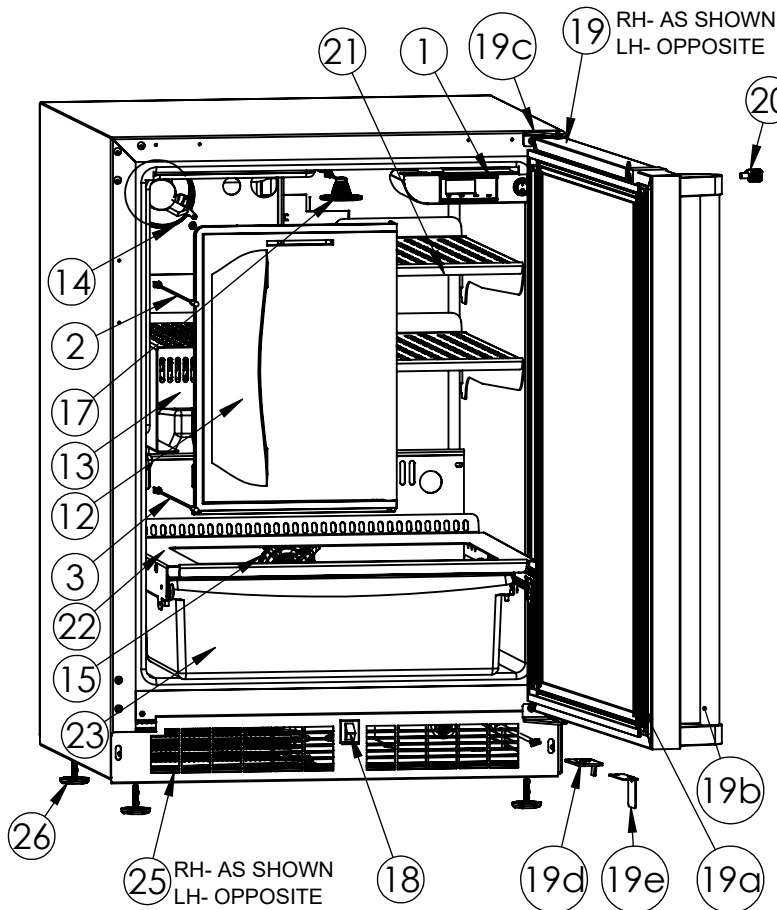

Service Parts List

marvelrefrigeration.com
800-223-3900

MO24RFS2LS1/MO24RFS2RS1		
Item	Description	Marvel P/N
1	Display Board	S41050506
2	Freezer Thermistor	42249157
3	Fridge Thermistor	42249157
4	Defrost Thermistor	S41050531
5	Main Board	S41050401-N0006
6	Embraco Compressor	42248158
7	Evaporator and Heat Exchanger	42249121
8	Condensor	42249374
9	Defrost Heater	42249372
10	Defrost Thermostat	S41013590
11	Condenser Fan Motor, Blade, & Shroud	42249159
12	Freezer Door	42249334
13	Freezer Shelf	S41013605-WHT
14	Freezer Fan	S41013588
15	Fridge Fan	S41013096
16	Damper	42249123
17	White LED Light	42249105
18	Black Rocker Light Switch	42246922
19	LH SS Door RH SS Door 19a. Black Gasket: S31580-034 19b. Pro Handle: 42249126 19c. SS Hinge PKG: 42249146(LH) Or 42249140(RH) 19d. Door Stop: 42249353(LH) Or 42249352(RH) 19e. Striker Plate: 42249461	42249180 42249181
20	Set of (2) Keys	42244506
21	SS Offset Shelf	S41014452-SS
22	Utility Bin Shelf	42249325
23	Utility Bin	42249326
24	Mechanical Switch Convert Kit Mechanical Switch Convert Kit	42249363 42249362
25	LH SS Grille RH SS Grille	S41014404-SL S41014404-SR
26	Leveling Legs(4)	42243808
27	Power Cord	s41050606