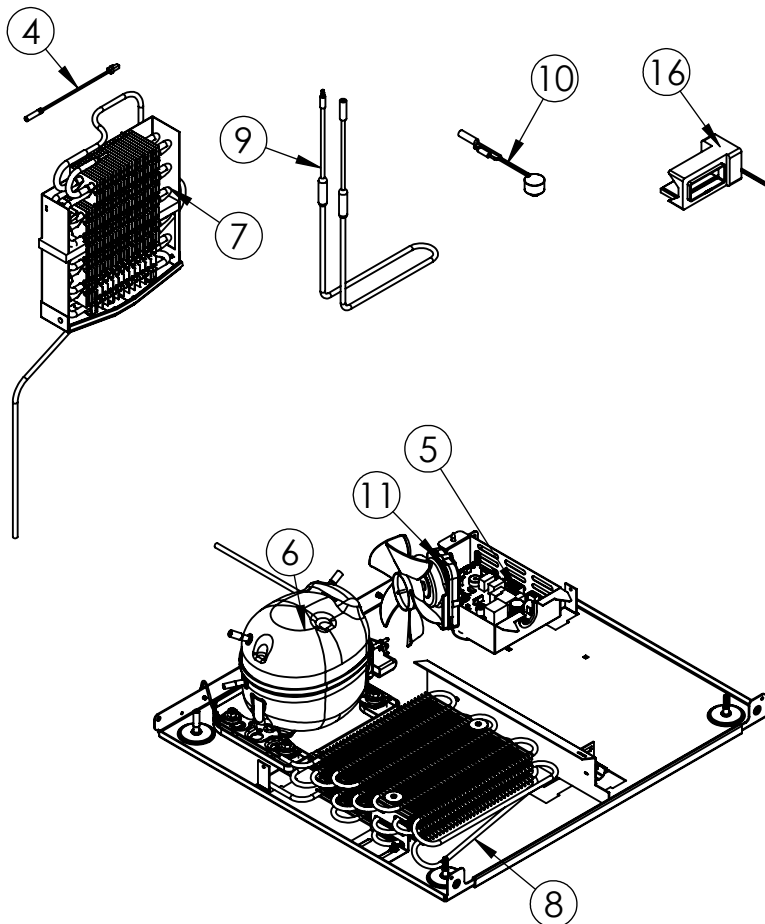

Service Parts List

marvelrefrigeration.com
800-223-3900

MO24RFS2LS1/MO24RFS2RS1		
Item	Description	Marvel P/N
1	Display Board	S41050506
2	Freezer Thermistor	42249157
3	Fridge Thermistor	42249157
4	Defrost Thermistor	S41050531
5	Main Board	S41050401-N0006
6	Embraco Compressor	42248158
7	Evaporator and Heat Exchanger	42249121
8	Condensor	42249374
9	Defrost Heater	42249372
10	Defrost Thermostat	S41013590
11	Condenser Fan Motor, Blade, & Shroud	42249159
12	Freezer Door	42249334
13	Freezer Shelf	S41013605-WHT
14	Freezer Fan	S41013588
15	Fridge Fan	S41013096
16	Damper	42249123
17	White LED Light	42249105
18	Black Rocker Light Switch	42246922
19	LH SS Door RH SS Door 19a. Black Gasket: S31580-034 19b. Pro Handle: 42249126 19c. SS Hinge PKG: 42249146(LH) Or 42249140(RH) 19d. Door Stop: 42249353(LH) Or 42249352(RH) 19e. Striker Plate: 42249461	42249180 42249181
20	Set of (2) Keys	42244506
21	SS Offset Shelf	S41014452-SS
22	Utility Bin Shelf	42249325
23	Utility Bin	42249326
24	Mechanical Switch Convert Kit Mechanical Switch Convert Kit	42249363 42249362
25	LH SS Grille RH SS Grille	S41014404-SL S41014404-SR
26	Leveling Legs(4)	42243808
27	Power Cord	s41050606