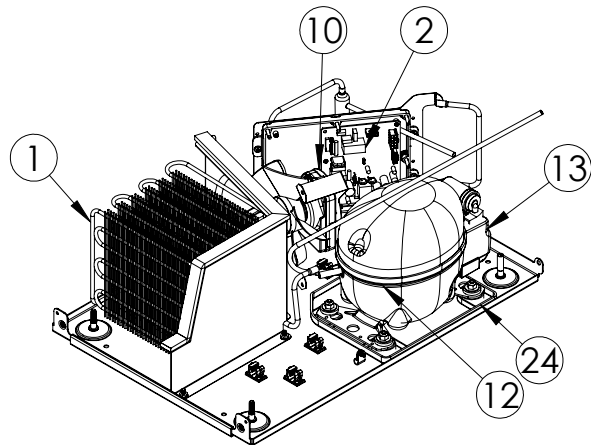

Service Parts List

marvelrefrigeration.com
616-754-5601

MORE215-SS31A		
ITEM	DESCRIPTION	MARVEL P/N
1	CONDENSER ASSEMBLY	42249375
2	MAIN CONTROL BOARD KIT	S42088705
3	GRILLE	S41015692-SS
4	LED LIGHT STRIP	S68100
5	KEYS	S41013540
6	BLACK ROCKER LIGHT SWITCH	42246922
7	THERMISTOR ASSEMBLY	S41015903-BLK
8	UI DISPLAY KIT	S68166-01
9	MECHNICAL HARNESS KIT*	S41015773
10	CONDENSER FAN MOTOR	42248161
11	HANDLE	S41005295-009
12	COMPRESSOR	S41015395
13	COMPRESSOR ELECTRICALS	S41015921
14	EVAPORATOR ASSEMBLY	42249373
15	DOOR ASSEMBLY	S42038877
16	EVAP FAN	42249149
17	DOOR GASKET	S31580-052
18	DOOR STOP	S41015708-SS
19	STRIKER PLATE	S41015709-SS
20	HINGE PKG	S52411635-SS
21	FRESHFLO SLIDING SHELF	S42138243
22	LEG LEVELERS (4)	42243808
23	POWER CORD	S41050606
24	DRAIN PAN	S41014802
25	CARTON ASSEMBLY*	S41015034

* NOT PICTURED