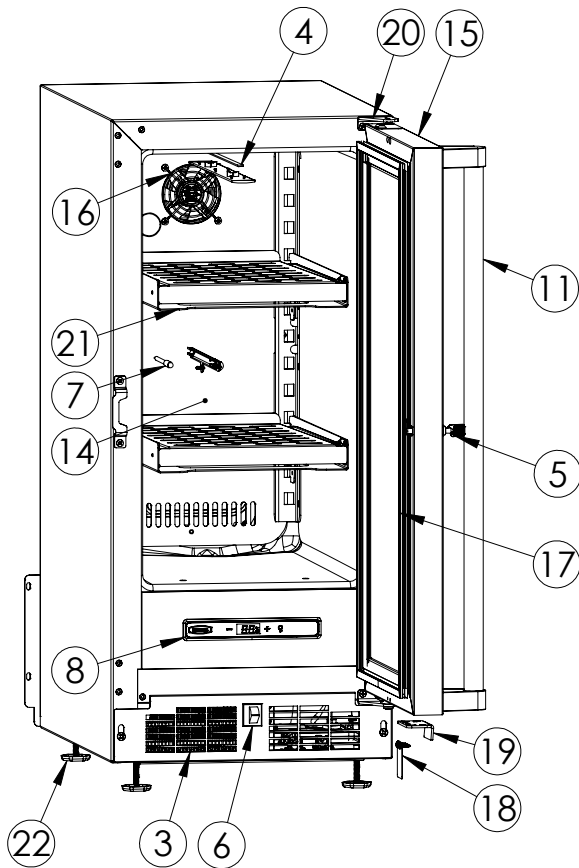

Service Parts List

marvelrefrigeration.com
616-754-5601

MORE215-SS31A		
ITEM	DESCRIPTION	MARVEL P/N
1	CONDENSER ASSEMBLY	42249375
2	MAIN CONTROL BOARD KIT	S42088705
3	GRILLE	S41015692-SS
4	LED LIGHT STRIP	S68100
5	KEYS	S41013540
6	BLACK ROCKER LIGHT SWITCH	42246922
7	THERMISTOR ASSEMBLY	S41015903-BLK
8	UI DISPLAY KIT	S68166-01
9	MECHNICAL HARNESS KIT*	S41015773
10	CONDENSER FAN MOTOR	42248161
11	HANDLE	S41005295-009
12	COMPRESSOR	S41015395
13	COMPRESSOR ELECTRICALS	S41015921
14	EVAPORATOR ASSEMBLY	42249373
15	DOOR ASSEMBLY	S42038877
16	EVAP FAN	42249149
17	DOOR GASKET	S31580-052
18	DOOR STOP	S41015708-SS
19	STRIKER PLATE	S41015709-SS
20	HINGE PKG	S52411635-SS
21	FRESHFLO SLIDING SHELF	S42138243
22	LEG LEVELERS (4)	42243808
23	POWER CORD	S41050606
24	DRAIN PAN	S41014802
25	CARTON ASSEMBLY*	S41015034

* NOT PICTURED