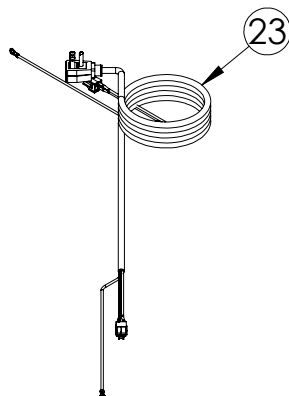

Service Parts List

marvelrefrigeration.com
616-754-5601

MORE215-SS31A		
ITEM	DESCRIPTION	MARVEL P/N
1	CONDENSER ASSEMBLY	42249375
2	MAIN CONTROL BOARD KIT	S42088705
3	GRILLE	S41015692-SS
4	LED LIGHT STRIP	S68100
5	KEYS	S41013540
6	BLACK ROCKER LIGHT SWITCH	42246922
7	THERMISTOR ASSEMBLY	S41015903-BLK
8	UI DISPLAY KIT	S68166-01
9	MECHNICAL HARNESS KIT*	S41015773
10	CONDENSER FAN MOTOR	42248161
11	HANDLE	S41005295-009
12	COMPRESSOR	S41015395
13	COMPRESSOR ELECTRICALS	S41015921
14	EVAPORATOR ASSEMBLY	42249373
15	DOOR ASSEMBLY	S42038877
16	EVAP FAN	42249149
17	DOOR GASKET	S31580-052
18	DOOR STOP	S41015708-SS
19	STRIKER PLATE	S41015709-SS
20	HINGE PKG	S52411635-SS
21	FRESHFLO SLIDING SHELF	S42138243
22	LEG LEVELERS (4)	42243808
23	POWER CORD	S41050606
24	DRAIN PAN	S41014802
25	CARTON ASSEMBLY*	S41015034

* NOT PICTURED