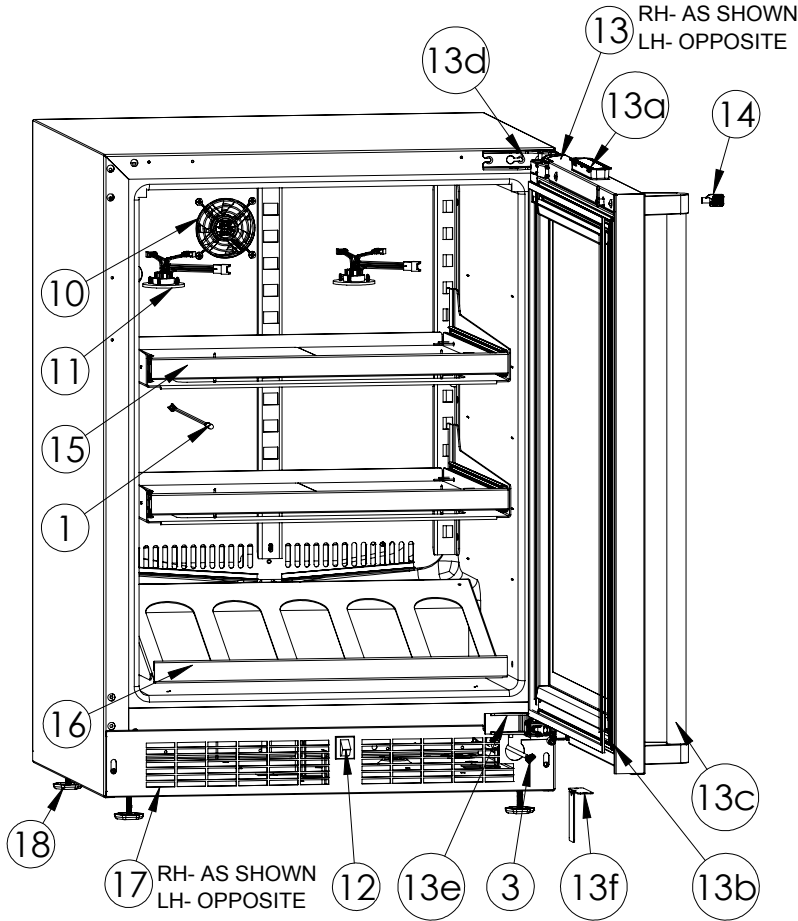

# Service Parts List

marvelrefrigeration.com  
800-223-3900

MP24BCG4LS1/MP24BCG4RS1		
Item	Description	Marvel P/N
1	Cabinet Thermistor	S41050420-BLK
2	Defrost Thermistor	42249157
3	Comm Cable	S41013555-LS
4	Main Board	S41050480-033
5	Embraco Compressor	42249211
6	Run Capacitor	S41013510
7	Evaporator & Heat Exchanger	42249115
8	Condenser	42249374
9	Condenser Fan Motor, Blade & Shroud	42249159
10	Evap Fan	42249149
11	Amber/White/Blue 3-Way LED Light	42249489
12	Black Rocker Light Switch	42246922
13	LH SS Glass Door RH SS Glass Door 13a. Display: S41050442-GR 13b. Black Gasket: S31580-035 13c. Pro Handle: 42249126 13d. Upper Artic Hinge: S41013108-LH(LH) Or S41013108-RH(RH) 13e. Lower Artic Hinge: S41013197-LH(LH) Or S41013197-RH(RH) 13f. Striker: S41014362-SS	42249555 42249556
14	Set of (2) Keys	S41013540
15	Sliding Convertible Shelf	42249533
16	Galley 5-Bottle Wine Rack	S42138080-SS
17	LH SS Grille RH SS Grille	S41014476-SL S41014476-SR
18	Leveling Legs(4)	42243808
19	Power Cord	S41050429