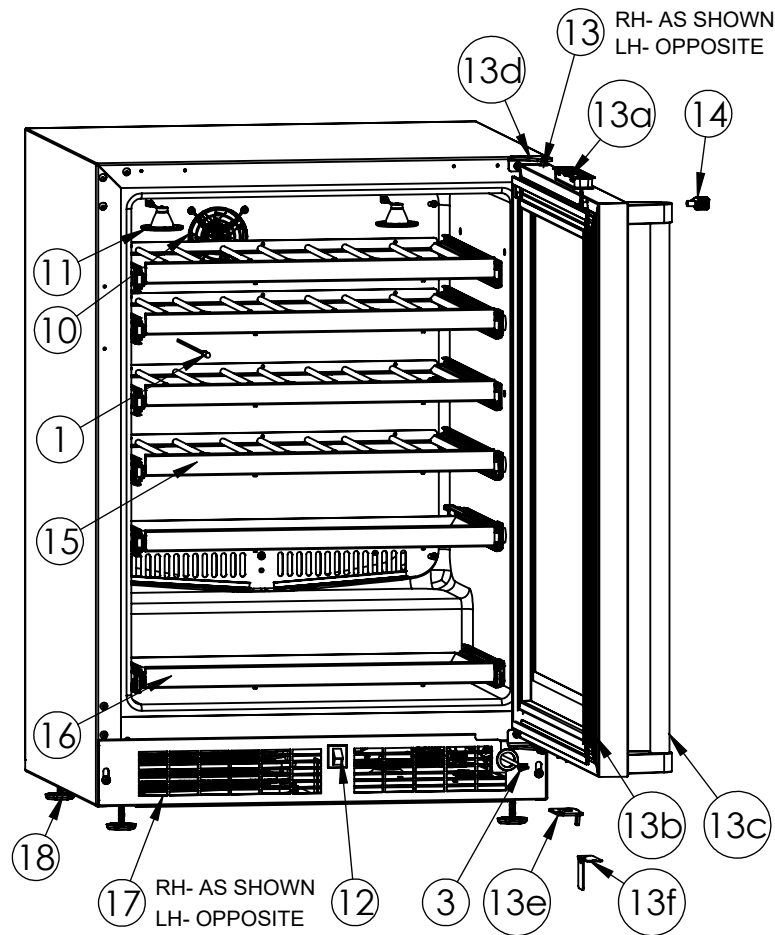

Service Parts List

marvelrefrigeration.com
800-223-3900

MP24WS1G0LS/MP24WS1G0RS		
Item	Description	Marvel P/N
1	Cabinet Thermistor	S41050420-BLK
2	Defrost Thermistor	42249157
3	Comm Cable	S41013555-LS
4	Main Board	S41050480-034
5	Embraco Compressor	42249211
6	5uF Run Capacitor	S41013510
7	Evaporator & Heat Exchanger	42249115
8	Condenser	42249374
9	Condenser Fan Motor, Blade & Shroud	42249159
10	Evap Fan	42249149
11	Blue LED Light	42249105
12	Black Rocker Light Switch	42246922
13	LH SS Glass Door RH SS Glass Door 13a. Display: S41050442-GR 13b. Black Gasket: S31580-034 13c. Pro Handle: 42249126 13d. SS Hinge: 42249146(LH) Or 42249140(RH) 13e. Door stop: 42249353(LH) Or 42249352(RH) 13f. Striker Plate: S41014415-SS	42249601 42249600
14	Set of (2) Keys	S41013540
15	8-Bottle Wine Rack	S42133529
16	4-Bottle Gallery Wine Rack	42249328
17	LH SS Grille RH SS Grille	S41014476-SL S41014476-SR
18	Leveling Legs(4)	42243808
19	Power Cord	S41050429