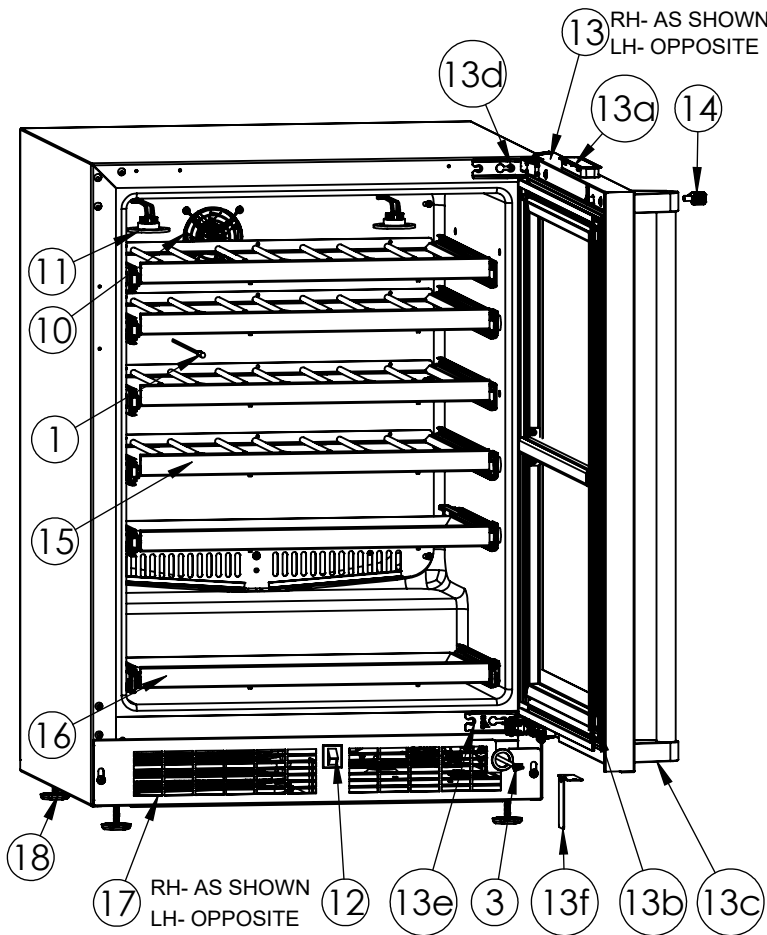

Service Parts List

marvelrefrigeration.com
800-223-3900

| MP24WS1G5LS/MP24WS1G5RS | | |
|-------------------------|--|--|
| Item | Description | Marvel P/N |
| 1 | Cabinet Thermistor | S41050420-BLK |
| 2 | Defrost Thermistor | 42249157 |
| 3 | Comm Cable | S41013555-LS |
| 4 | Main Board | S41050480-034 |
| 5 | Embraco Compressor | 42249211 |
| 6 | 5uF Run Capacitor | S41013510 |
| 7 | Evaporator & Hear Exchanger | 42249115 |
| 8 | Condenser | 42249374 |
| 9 | Condenser Fan Motor, Blade & Shroud | 42249159 |
| 10 | Evap Fan | 42249149 |
| 11 | Amber/White/Blue 3-Way LED Light | 42249489 |
| 12 | Black Rocker Light Switch | 42246922 |
| 13 | LH SS Glass Door RH SS Glass Door 13a. Display: S41050442-GR 13b. Black Gasket: S31580-035 13c. Pro Handle: 42249126 13d. Upper Artic Hinge: S41013108-LH(LH) Or S41013108-RH(RH) 13e. Lower Artic Hinge: S41013197-LH(LH) Or S41013197-RH(RH) 13f. Striker Plate: S41014362-SS | 42249555 42249556 |
| 14 | Set of (2) Keys | S41013540 |
| 15 | 8-Bottle Wine Rack | S42133529 |
| 16 | 4-Bottle Gallery Wine Rack | 42249328 |
| 17 | LH SS Grille RH SS Grille | S41014476-SL S41014476-SR |
| 18 | Leveling Legs(4) | 42243808 |
| 19 | Power Cord | S41050429 |