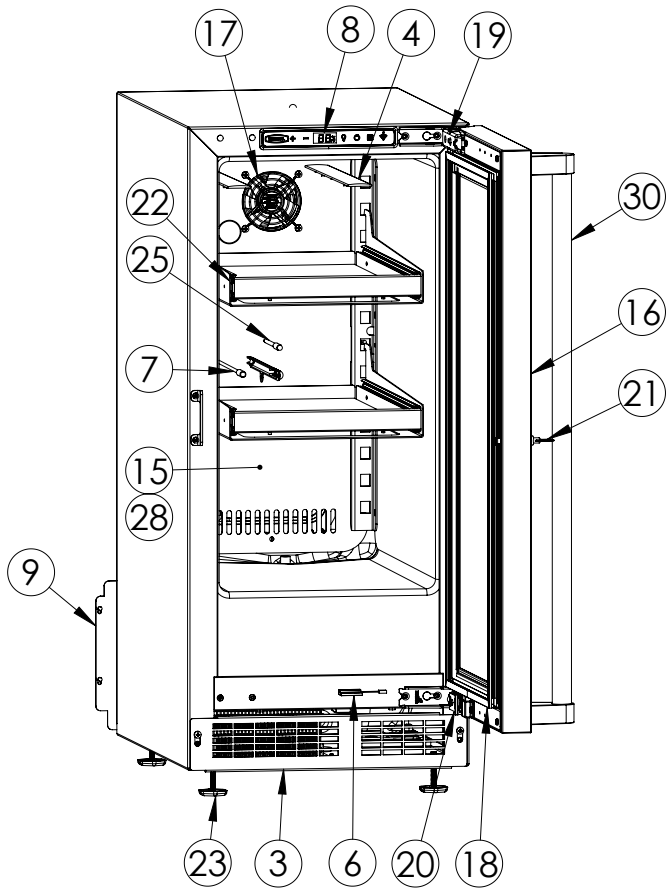

# Service Parts List

marvelrefrigeration.com  
616-754-5601

MPBV415-SS31A		
ITEM	DESCRIPTION	MARVEL P/N
1	CONDENSER ASSEMBLY	S41015859
2	MAIN CONTROL BOARD KIT	S42088805
3	GRILLE	S41015751-SS
4	LED LIGHT STRIP	S68178
5	CONTROL BOARD	S68177
6	REED SWITCH	S66010
7	THERMISTOR ASSEMBLY	S41015903-BLK
8	UI DISPLAY KIT	S68167-01
9	ACCESS COVER	S41015923
10	115v MECHANICAL HARNESS KIT*	S41015773
11	CONDENSER FAN MOTOR	<a href="#">42248161</a>
12	CONDENSER FAN BLADE	<a href="#">42248160</a>
13	EMBRACO COMPRESSOR	S41015395
14	COMPRESSOR ELECTRICALS	S41015921
15	EVAPORATOR ASSEMBLY	<a href="#">42249373</a>
16	DOOR ASSEMBLY	S42038719
17	EVAP FAN	<a href="#">S41013096</a>
18	DOOR GASKET	<a href="#">S31580-052</a>
19	UPPER HINGE KIT	<a href="#">S41013108-RH</a>
20	LOWER HINGE KIT	<a href="#">S41013197-RH</a>
21	KEYS (2)	<a href="#">S41013540</a>
22	SHELF ASSEMBLY	S42138828
23	LEG LEVELERS (4)	<a href="#">42243808</a>
24	POWER CORD	<a href="#">S41050606</a>
25	EVAP THERMISTOR	S68092
26	DRAIN PAN	<a href="#">S41013227</a>
27	DRIER	<a href="#">S41013226</a>
28	COIL COVER	<a href="#">42249370</a>
29	CARTON ASSEMBLY*	42249632
30	DOOR HANDLE	<a href="#">42249126</a>

\* NOT PICTURED