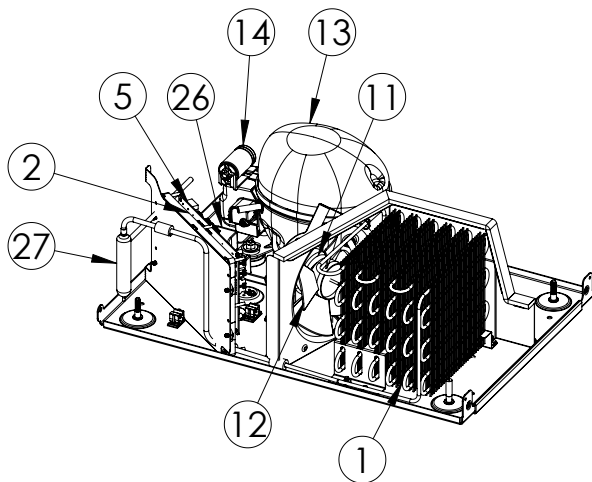

# Service Parts List

marvelrefrigeration.com  
616-754-5601

MPBV415-SS31A		
ITEM	DESCRIPTION	MARVEL P/N
1	CONDENSER ASSEMBLY	S41015859
2	MAIN CONTROL BOARD KIT	S42088805
3	GRILLE	S41015751-SS
4	LED LIGHT STRIP	S68178
5	CONTROL BOARD	S68177
6	REED SWITCH	S66010
7	THERMISTOR ASSEMBLY	S41015903-BLK
8	UI DISPLAY KIT	S68167-01
9	ACCESS COVER	S41015923
10	115v MECHANICAL HARNESS KIT*	S41015773
11	CONDENSER FAN MOTOR	<a href="#">42248161</a>
12	CONDENSER FAN BLADE	<a href="#">42248160</a>
13	EMBRACO COMPRESSOR	S41015395
14	COMPRESSOR ELECTRICALS	S41015921
15	EVAPORATOR ASSEMBLY	<a href="#">42249373</a>
16	DOOR ASSEMBLY	S42038719
17	EVAP FAN	<a href="#">S41013096</a>
18	DOOR GASKET	<a href="#">S31580-052</a>
19	UPPER HINGE KIT	<a href="#">S41013108-RH</a>
20	LOWER HINGE KIT	<a href="#">S41013197-RH</a>
21	KEYS (2)	<a href="#">S41013540</a>
22	SHELF ASSEMBLY	S42138828
23	LEG LEVELERS (4)	<a href="#">42243808</a>
24	POWER CORD	<a href="#">S41050606</a>
25	EVAP THERMISTOR	S68092
26	DRAIN PAN	<a href="#">S41013227</a>
27	DRIER	<a href="#">S41013226</a>
28	COIL COVER	<a href="#">42249370</a>
29	CARTON ASSEMBLY*	42249632
30	DOOR HANDLE	<a href="#">42249126</a>

\* NOT PICTURED