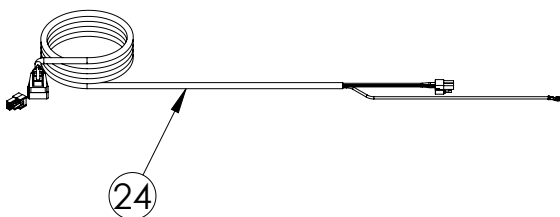

# Service Parts List

marvelrefrigeration.com  
616-754-5601

MPBV415-SS31A		
ITEM	DESCRIPTION	MARVEL P/N
1	CONDENSER ASSEMBLY	S41015859
2	MAIN CONTROL BOARD KIT	S42088805
3	GRILLE	S41015751-SS
4	LED LIGHT STRIP	S68178
5	CONTROL BOARD	S68177
6	REED SWITCH	S66010
7	THERMISTOR ASSEMBLY	S41015903-BLK
8	UI DISPLAY KIT	S68167-01
9	ACCESS COVER	S41015923
10	115v MECHANICAL HARNESS KIT*	S41015773
11	CONDENSER FAN MOTOR	<a href="#">42248161</a>
12	CONDENSER FAN BLADE	<a href="#">42248160</a>
13	EMBRACO COMPRESSOR	S41015395
14	COMPRESSOR ELECTRICALS	S41015921
15	EVAPORATOR ASSEMBLY	<a href="#">42249373</a>
16	DOOR ASSEMBLY	S42038719
17	EVAP FAN	<a href="#">S41013096</a>
18	DOOR GASKET	<a href="#">S31580-052</a>
19	UPPER HINGE KIT	<a href="#">S41013108-RH</a>
20	LOWER HINGE KIT	<a href="#">S41013197-RH</a>
21	KEYS (2)	<a href="#">S41013540</a>
22	SHELF ASSEMBLY	S42138828
23	LEG LEVELERS (4)	<a href="#">42243808</a>
24	POWER CORD	<a href="#">S41050606</a>
25	EVAP THERMISTOR	S68092
26	DRAIN PAN	<a href="#">S41013227</a>
27	DRIER	<a href="#">S41013226</a>
28	COIL COVER	<a href="#">42249370</a>
29	CARTON ASSEMBLY*	42249632
30	DOOR HANDLE	<a href="#">42249126</a>

\* NOT PICTURED