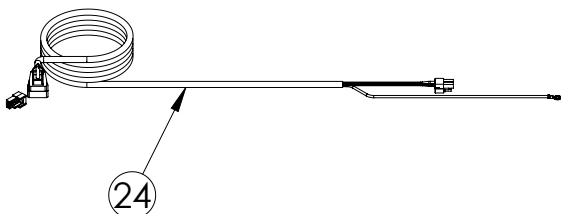

Service Parts List

marvelrefrigeration.com
616-754-5601

MPBV424-SS31A		
ITEM	DESCRIPTION	MARVEL P/N
1	CONDENSER ASSEMBLY	S41015869
2	MAIN CONTROL BOARD KIT	S42088795
3	GRILLE	S41015650-SS
4	LED LIGHT STRIP	S68178
5	CONTROL BOARD	S68177
6	REED SWITCH	S66010
7	THERMISTOR ASSEMBLY	S41015903-BLK
8	UI DISPLAY KIT	S68167-01
9	ACCESS COVER	S41015716
10	115v MECHANICAL HARNESS KIT *	S41015773
11	CONDENSER FAN MOTOR	42249159
12	EMBRACO COMPRESSOR	S41015395
13	COMPRESSOR ELECTRICALS	S41015921
14	EVAPORATOR ASSEMBLY	42249115
15	DOOR ASSEMBLY	S42038710
16	EVAP FAN	S41013096
17	DOOR GASKET	S31580-035
18	UPPER HINGE KIT	S41013108-RH
19	LOWER HINGE KIT	S41013197-RH
20	KEYS (2)	S41013540
21	WINE / BEV SHELF	S42138827
22	DISPLAY WINE SHELF	S42138826
23	LEG LEVELERS (4)	42243808
24	POWER CORD	S41050606
25	EVAP THERMISTOR	S68092
26	DRAIN PAN	S41013227
27	DRIER	S41013226
28	COIL COVER	S41013172-BLK
29	CARTON ASSEMBLY *	42249633
30	GLASS INSERT LEFT	S41014588-003
31	GLASS INSERT RIGHT	S41014588-004
32	DOOR HANDLE	42249126

* NOT PICTURED