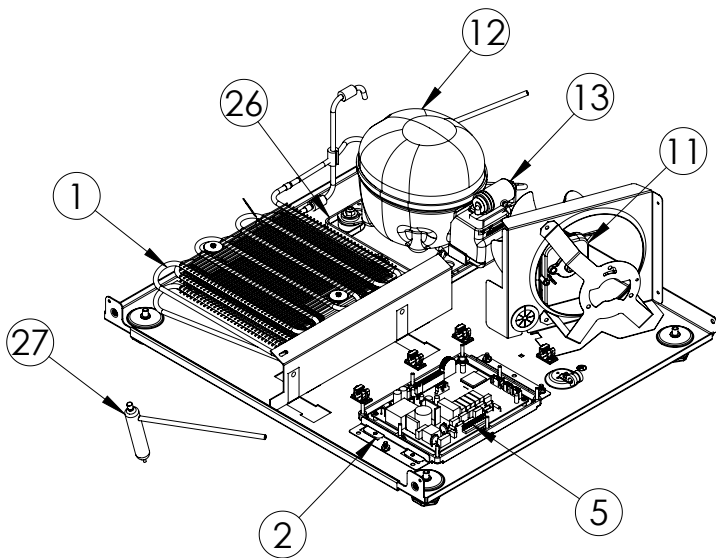

Service Parts List

marvelrefrigeration.com
616-754-5601

MPBV424-SS31A		
ITEM	DESCRIPTION	MARVEL P/N
1	CONDENSER ASSEMBLY	S41015869
2	MAIN CONTROL BOARD KIT	S42088795
3	GRILLE	S41015650-SS
4	LED LIGHT STRIP	S68178
5	CONTROL BOARD	S68177
6	REED SWITCH	S66010
7	THERMISTOR ASSEMBLY	S41015903-BLK
8	UI DISPLAY KIT	S68167-01
9	ACCESS COVER	S41015716
10	115v MECHANICAL HARNESS KIT *	S41015773
11	CONDENSER FAN MOTOR	42249159
12	EMBRACO COMPRESSOR	S41015395
13	COMPRESSOR ELECTRICALS	S41015921
14	EVAPORATOR ASSEMBLY	42249115
15	DOOR ASSEMBLY	S42038710
16	EVAP FAN	S41013096
17	DOOR GASKET	S31580-035
18	UPPER HINGE KIT	S41013108-RH
19	LOWER HINGE KIT	S41013197-RH
20	KEYS (2)	S41013540
21	WINE / BEV SHELF	S42138827
22	DISPLAY WINE SHELF	S42138826
23	LEG LEVELERS (4)	42243808
24	POWER CORD	S41050606
25	EVAP THERMISTOR	S68092
26	DRAIN PAN	S41013227
27	DRIER	S41013226
28	COIL COVER	S41013172-BLK
29	CARTON ASSEMBLY *	42249633
30	GLASS INSERT LEFT	S41014588-003
31	GLASS INSERT RIGHT	S41014588-004
32	DOOR HANDLE	42249126

* NOT PICTURED