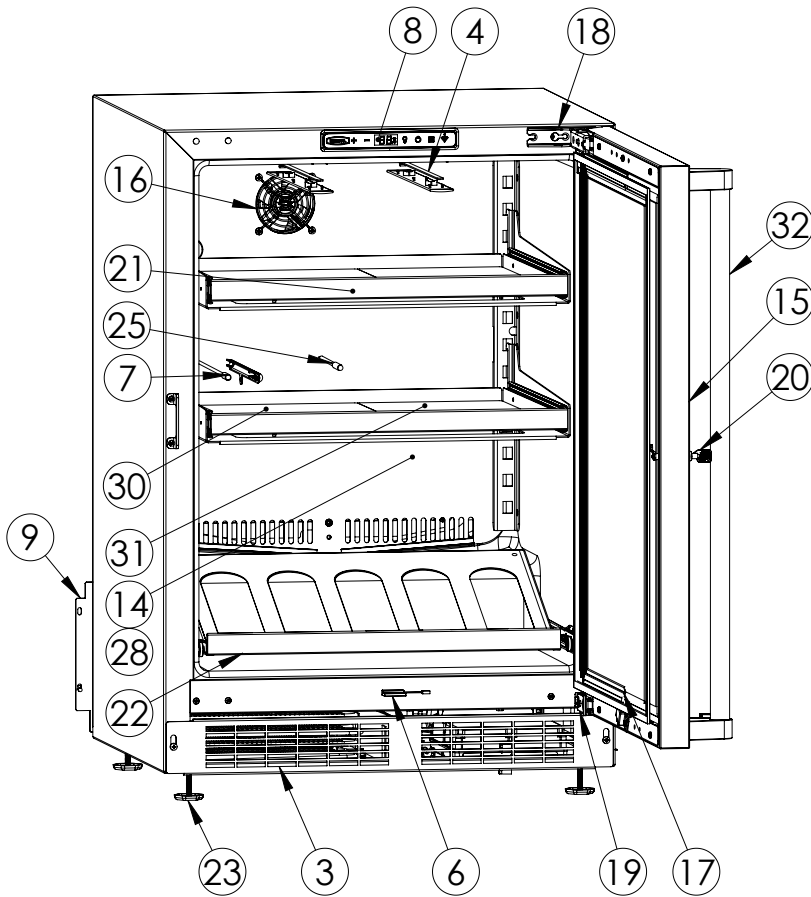

Service Parts List

marvelrefrigeration.com
616-754-5601

MPBV424-SS31A		
ITEM	DESCRIPTION	MARVEL P/N
1	CONDENSER ASSEMBLY	S41015869
2	MAIN CONTROL BOARD KIT	S42088795
3	GRILLE	S41015650-SS
4	LED LIGHT STRIP	S68178
5	CONTROL BOARD	S68177
6	REED SWITCH	S66010
7	THERMISTOR ASSEMBLY	S41015903-BLK
8	UI DISPLAY KIT	S68167-01
9	ACCESS COVER	S41015716
10	115v MECHANICAL HARNESS KIT *	S41015773
11	CONDENSER FAN MOTOR	42249159
12	EMBRACO COMPRESSOR	S41015395
13	COMPRESSOR ELECTRICALS	S41015921
14	EVAPORATOR ASSEMBLY	42249115
15	DOOR ASSEMBLY	S42038710
16	EVAP FAN	S41013096
17	DOOR GASKET	S31580-035
18	UPPER HINGE KIT	S41013108-RH
19	LOWER HINGE KIT	S41013197-RH
20	KEYS (2)	S41013540
21	WINE / BEV SHELF	S42138827
22	DISPLAY WINE SHELF	S42138826
23	LEG LEVELERS (4)	42243808
24	POWER CORD	S41050606
25	EVAP THERMISTOR	S68092
26	DRAIN PAN	S41013227
27	DRIER	S41013226
28	COIL COVER	S41013172-BLK
29	CARTON ASSEMBLY *	42249633
30	GLASS INSERT LEFT	S41014588-003
31	GLASS INSERT RIGHT	S41014588-004
32	DOOR HANDLE	42249126

* NOT PICTURED