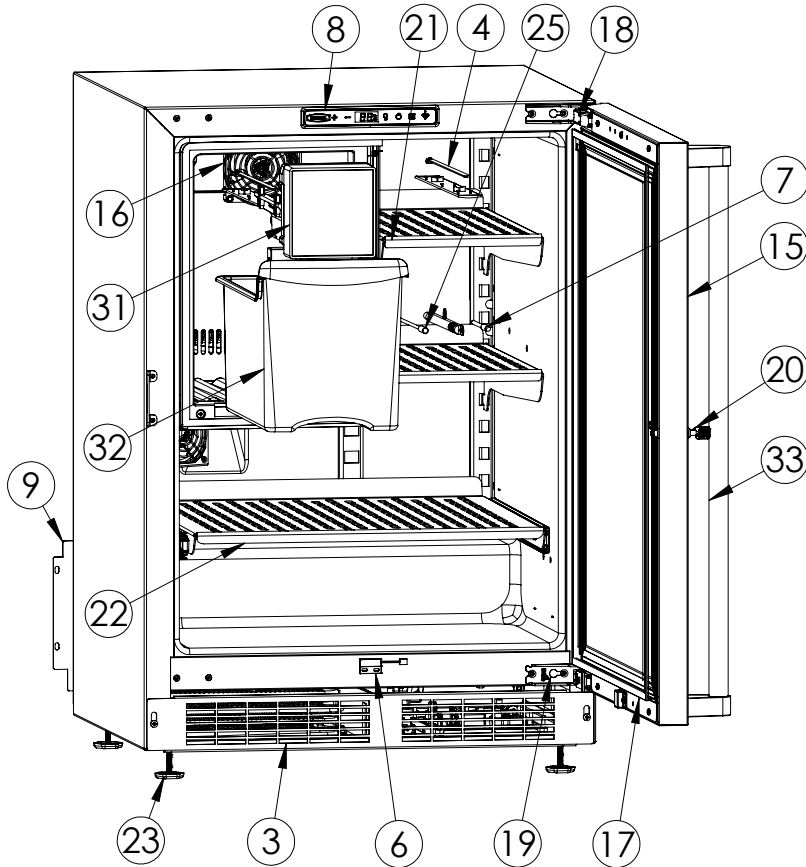

Service Parts List

marvelrefrigeration.com
616-754-5601

MPRI424-SS31A		
ITEM	DESCRIPTION	MARVEL P/N
1	CONDENSER ASSEMBLY	42249374
2	MAIN CONTROL BOARD KIT	S42088795
3	GRILLE	S41015650-SS
4	LED LIGHT STRIP	S68178
5	CONTROL BOARD	S68177
6	REED SWITCH	S66010
7	THERMISTOR ASSEMBLY	S41015903-BLK
8	UI DISPLAY KIT	S68167-01
9	ACCESS COVER	S41016032
10	MECHANICAL HARNESS*	S41015905
11	CONDENSER FAN MOTOR	42249159
12	COMPRESSOR	S41015689
13	COMPRESSOR ELECTRICALS	S41015922
14	EVAPORATOR ASSEMBLY	S41013571
15	DOOR ASSEMBLY	S42038710
16	EVAP FAN	S41013588
17	DOOR GASKET	S31580-035
18	UPPER HINGE	S41013108-RH
19	LOWER HINGE	S41013197-RH
20	KEYS (2)	S41013540
21	HALF SHELF	S41014452-SS
22	SLIDING SHELF	S42138556
23	LEG LEVELERS (4)	42243808
24	POWER CORD	S41050606
25	EVAP THERMISTOR	S68092
26	DRAIN PAN	S41013227
27	DRIER	S41013226
28	CARTON ASSEMBLY *	42249633
29	DEFROST HEATER	42249372
30	DEFROST THERMOSTAT	S41013590
31	ICE MAKER KIT	S67041-01
32	ICE BUCKET	S41013552-CLR
33	DOOR HANDLE	42249126

* NOT PICTURED