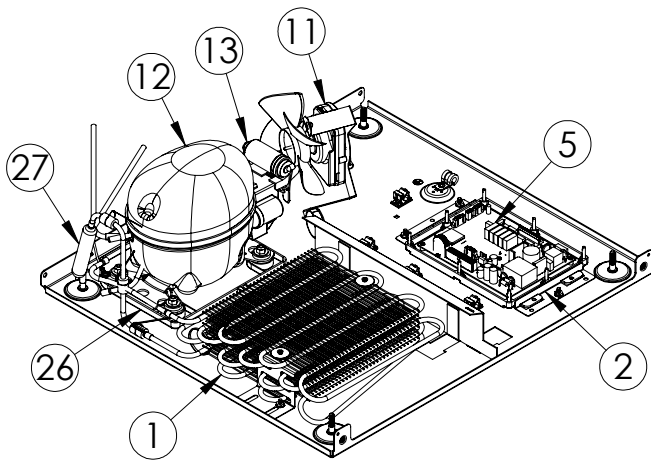

Service Parts List

marvelrefrigeration.com
616-754-5601

MPRI424-SS31A		
ITEM	DESCRIPTION	MARVEL P/N
1	CONDENSER ASSEMBLY	42249374
2	MAIN CONTROL BOARD KIT	S42088795
3	GRILLE	S41015650-SS
4	LED LIGHT STRIP	S68178
5	CONTROL BOARD	S68177
6	REED SWITCH	S66010
7	THERMISTOR ASSEMBLY	S41015903-BLK
8	UI DISPLAY KIT	S68167-01
9	ACCESS COVER	S41016032
10	MECHANICAL HARNESS*	S41015905
11	CONDENSER FAN MOTOR	42249159
12	COMPRESSOR	S41015689
13	COMPRESSOR ELECTRICALS	S41015922
14	EVAPORATOR ASSEMBLY	S41013571
15	DOOR ASSEMBLY	S42038710
16	EVAP FAN	S41013588
17	DOOR GASKET	S31580-035
18	UPPER HINGE	S41013108-RH
19	LOWER HINGE	S41013197-RH
20	KEYS (2)	S41013540
21	HALF SHELF	S41014452-SS
22	SLIDING SHELF	S42138556
23	LEG LEVELERS (4)	42243808
24	POWER CORD	S41050606
25	EVAP THERMISTOR	S68092
26	DRAIN PAN	S41013227
27	DRIER	S41013226
28	CARTON ASSEMBLY *	42249633
29	DEFROST HEATER	42249372
30	DEFROST THERMOSTAT	S41013590
31	ICE MAKER KIT	S67041-01
32	ICE BUCKET	S41013552-CLR
33	DOOR HANDLE	42249126

* NOT PICTURED