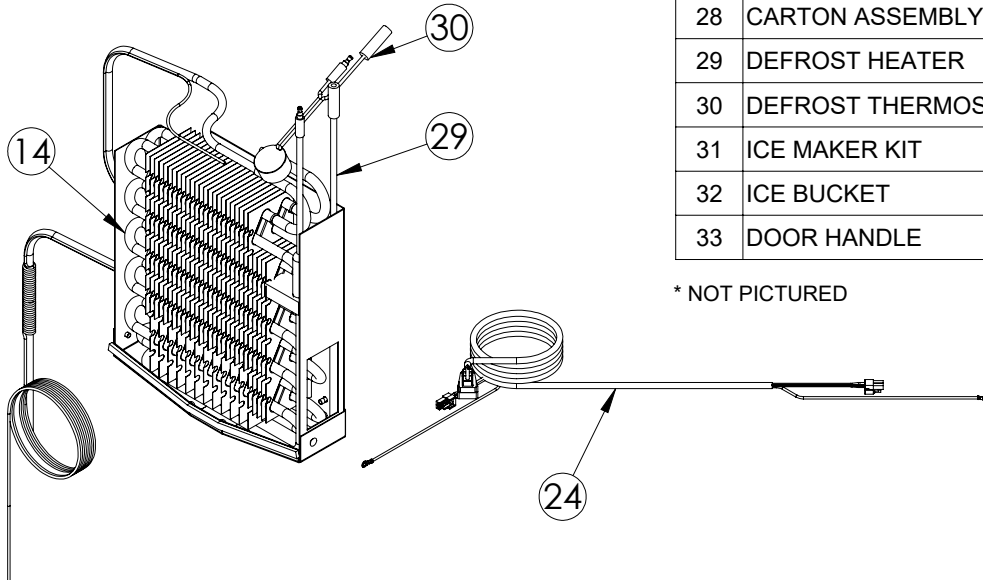

Service Parts List

marvelrefrigeration.com
616-754-5601

MPRI424-SS31A		
ITEM	DESCRIPTION	MARVEL P/N
1	CONDENSER ASSEMBLY	42249374
2	MAIN CONTROL BOARD KIT	S42088795
3	GRILLE	S41015650-SS
4	LED LIGHT STRIP	S68178
5	CONTROL BOARD	S68177
6	REED SWITCH	S66010
7	THERMISTOR ASSEMBLY	S41015903-BLK
8	UI DISPLAY KIT	S68167-01
9	ACCESS COVER	S41016032
10	MECHANICAL HARNESS*	S41015905
11	CONDENSER FAN MOTOR	42249159
12	COMPRESSOR	S41015689
13	COMPRESSOR ELECTRICALS	S41015922
14	EVAPORATOR ASSEMBLY	S41013571
15	DOOR ASSEMBLY	S42038710
16	EVAP FAN	S41013588
17	DOOR GASKET	S31580-035
18	UPPER HINGE	S41013108-RH
19	LOWER HINGE	S41013197-RH
20	KEYS (2)	S41013540
21	HALF SHELF	S41014452-SS
22	SLIDING SHELF	S42138556
23	LEG LEVELERS (4)	42243808
24	POWER CORD	S41050606
25	EVAP THERMISTOR	S68092
26	DRAIN PAN	S41013227
27	DRIER	S41013226
28	CARTON ASSEMBLY *	42249633
29	DEFROST HEATER	42249372
30	DEFROST THERMOSTAT	S41013590
31	ICE MAKER KIT	S67041-01
32	ICE BUCKET	S41013552-CLR
33	DOOR HANDLE	42249126

* NOT PICTURED