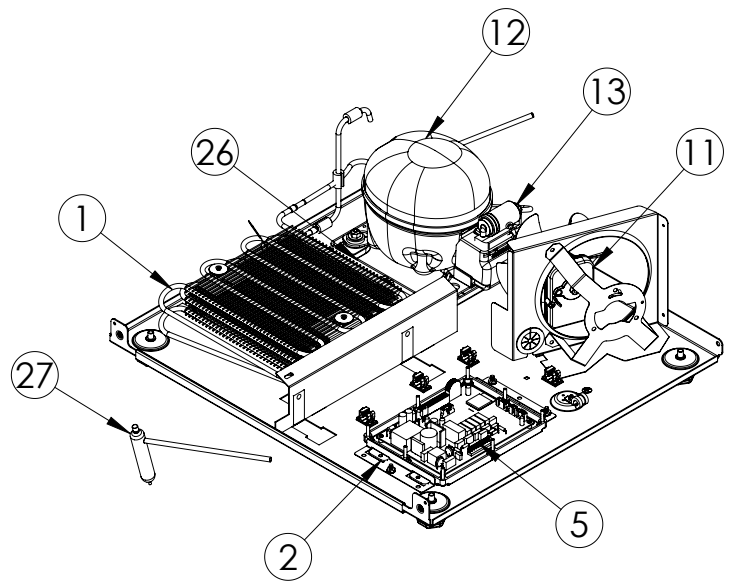

Service Parts List

marvelrefrigeration.com
616-754-5601

MPWC424-SS31A		
ITEM	DESCRIPTION	MARVEL P/N
1	CONDENSER ASSEMBLY	S41015869
2	MAIN CONTROL BOARD KIT	S42088795
3	GRILLE	S41015650-SS
4	LED LIGHT STRIP	S68178
5	CONTROL BOARD	S68177
6	REED SWITCH	S66010
7	THERMISTOR ASSEMBLY	S41015903-BLK
8	UI DISPLAY KIT	S68167-01
9	ACCESS COVER	S41015716
10	115v MECHANICAL HARNESS KIT *	S41015773
11	CONDENSER FAN MOTOR	42249159
12	EMBRACO COMPRESSOR	S41015395
13	COMPRESSOR ELECTRICALS	S41015921
14	EVAPORATOR ASSEMBLY	42249115
15	DOOR ASSEMBLY	S42038710
16	EVAP FAN	S41013096
17	DOOR GASKET	S31580-035
18	UPPER HINGE KIT	S41013108-RH
19	LOWER HINGE KIT	S41013197-RH
20	KEYS (2)	S41013540
21	UPPER WINE SHELF	S42138823
22	LOWER WINE SHELF	S42138824
23	LEG LEVELERS (4)	42243808
24	POWER CORD	S41050606
25	EVAP THERMISTOR	S68092
26	DRAIN PAN	S41013227
27	DRIER	S41013226
28	COIL COVER	S41013172-BLK
29	CARTON ASSEMBLY *	42249633
30	DOOR HANDLE	42249126

* NOT PICTURED