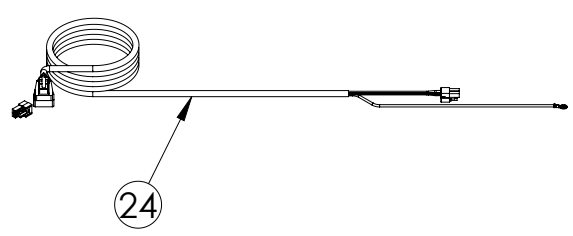

Service Parts List

marvelrefrigeration.com
616-754-5601

MPWC424-SS31A		
ITEM	DESCRIPTION	MARVEL P/N
1	CONDENSER ASSEMBLY	S41015869
2	MAIN CONTROL BOARD KIT	S42088795
3	GRILLE	S41015650-SS
4	LED LIGHT STRIP	S68178
5	CONTROL BOARD	S68177
6	REED SWITCH	S66010
7	THERMISTOR ASSEMBLY	S41015903-BLK
8	UI DISPLAY KIT	S68167-01
9	ACCESS COVER	S41015716
10	115v MECHANICAL HARNESS KIT *	S41015773
11	CONDENSER FAN MOTOR	42249159
12	EMBRACO COMPRESSOR	S41015395
13	COMPRESSOR ELECTRICALS	S41015921
14	EVAPORATOR ASSEMBLY	42249115
15	DOOR ASSEMBLY	S42038710
16	EVAP FAN	S41013096
17	DOOR GASKET	S31580-035
18	UPPER HINGE KIT	S41013108-RH
19	LOWER HINGE KIT	S41013197-RH
20	KEYS (2)	S41013540
21	UPPER WINE SHELF	S42138823
22	LOWER WINE SHELF	S42138824
23	LEG LEVELERS (4)	42243808
24	POWER CORD	S41050606
25	EVAP THERMISTOR	S68092
26	DRAIN PAN	S41013227
27	DRIER	S41013226
28	COIL COVER	S41013172-BLK
29	CARTON ASSEMBLY *	42249633
30	DOOR HANDLE	42249126

* NOT PICTURED