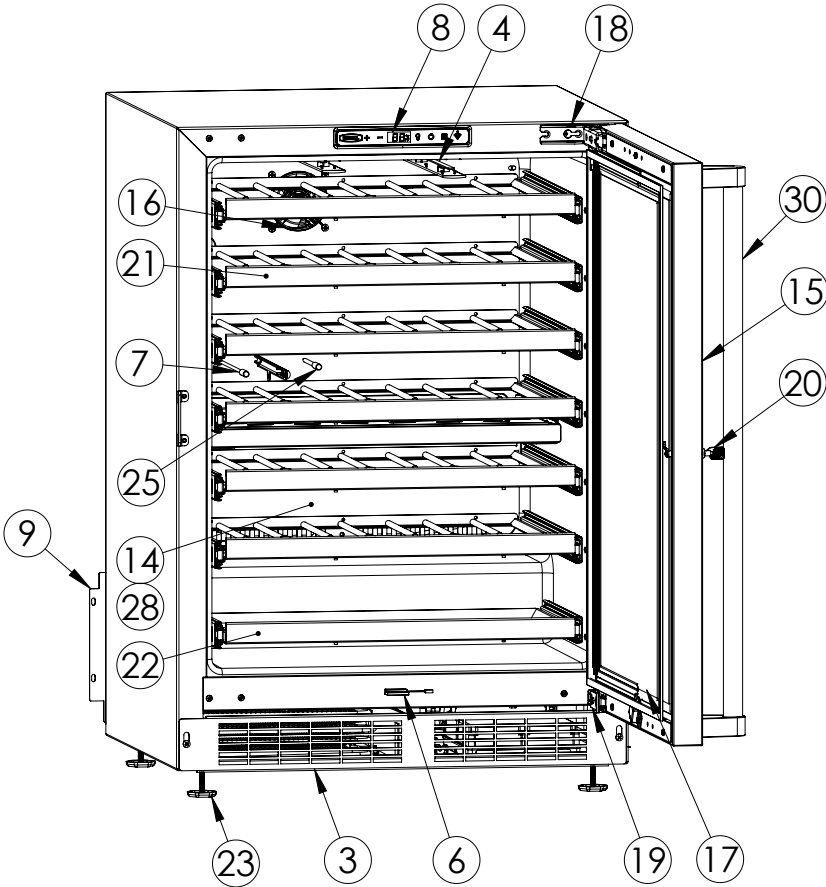

Service Parts List

marvelrefrigeration.com
616-754-5601

MPWC424-SS31A		
ITEM	DESCRIPTION	MARVEL P/N
1	CONDENSER ASSEMBLY	S41015869
2	MAIN CONTROL BOARD KIT	S42088795
3	GRILLE	S41015650-SS
4	LED LIGHT STRIP	S68178
5	CONTROL BOARD	S68177
6	REED SWITCH	S66010
7	THERMISTOR ASSEMBLY	S41015903-BLK
8	UI DISPLAY KIT	S68167-01
9	ACCESS COVER	S41015716
10	115v MECHANICAL HARNESS KIT *	S41015773
11	CONDENSER FAN MOTOR	42249159
12	EMBRACO COMPRESSOR	S41015395
13	COMPRESSOR ELECTRICALS	S41015921
14	EVAPORATOR ASSEMBLY	42249115
15	DOOR ASSEMBLY	S42038710
16	EVAP FAN	S41013096
17	DOOR GASKET	S31580-035
18	UPPER HINGE KIT	S41013108-RH
19	LOWER HINGE KIT	S41013197-RH
20	KEYS (2)	S41013540
21	UPPER WINE SHELF	S42138823
22	LOWER WINE SHELF	S42138824
23	LEG LEVELERS (4)	42243808
24	POWER CORD	S41050606
25	EVAP THERMISTOR	S68092
26	DRAIN PAN	S41013227
27	DRIER	S41013226
28	COIL COVER	S41013172-BLK
29	CARTON ASSEMBLY *	42249633
30	DOOR HANDLE	42249126

* NOT PICTURED