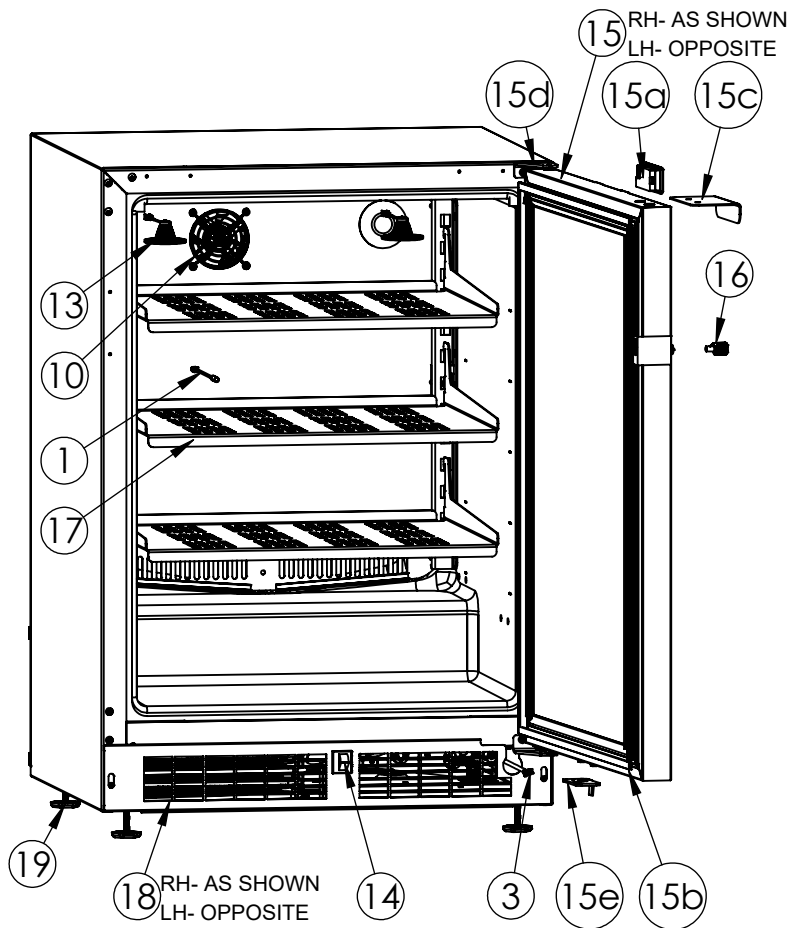

Service Parts List

marvelrefrigeration.com
800-223-3900

MS24RAS4LW1/MS24RAS4RW1		
Item	Description	Marvel P/N
1	Cab Thermistor	42249157
2	Defrost Thermistor	42249157
3	Comm Cable	S41013555-LS
4	Microsentry II Main Board	S41050526-14
5	Compressor	42249211
6	Run Capacitor	S41013510
7	Evaporator	42249115
8	Condenser	42249374
9	Condenser Fan and Blade	42249159
10	Evaporator Fan	42249149
11	350mA Fan Power Supply	42248893
12	700mA LED Light Power Supply	42248894
13	White LED Light	42249105
14	Black Rocker Light Switch	42246922
15	LH White Door RH White Door 15a. Display: S41012982 15b. Black Gasket: S31580-034 15c. Door Handle: 42249528 15d. Chrome Hinge PKG: 42249127(LH) Or 42249128(RH) 15e. Door Stop: 42249353 (LH) Or 42249352(RH)	42249525 42249526
16	Keys	S41013540
17	Perforated Metal Shelf	S41013646-WHT
18	LH Black Grille RH Black Grille	S41014476-BL S41014476-BR
19	Leveling Legs(4)	42243808
20	Power Cord	42248562