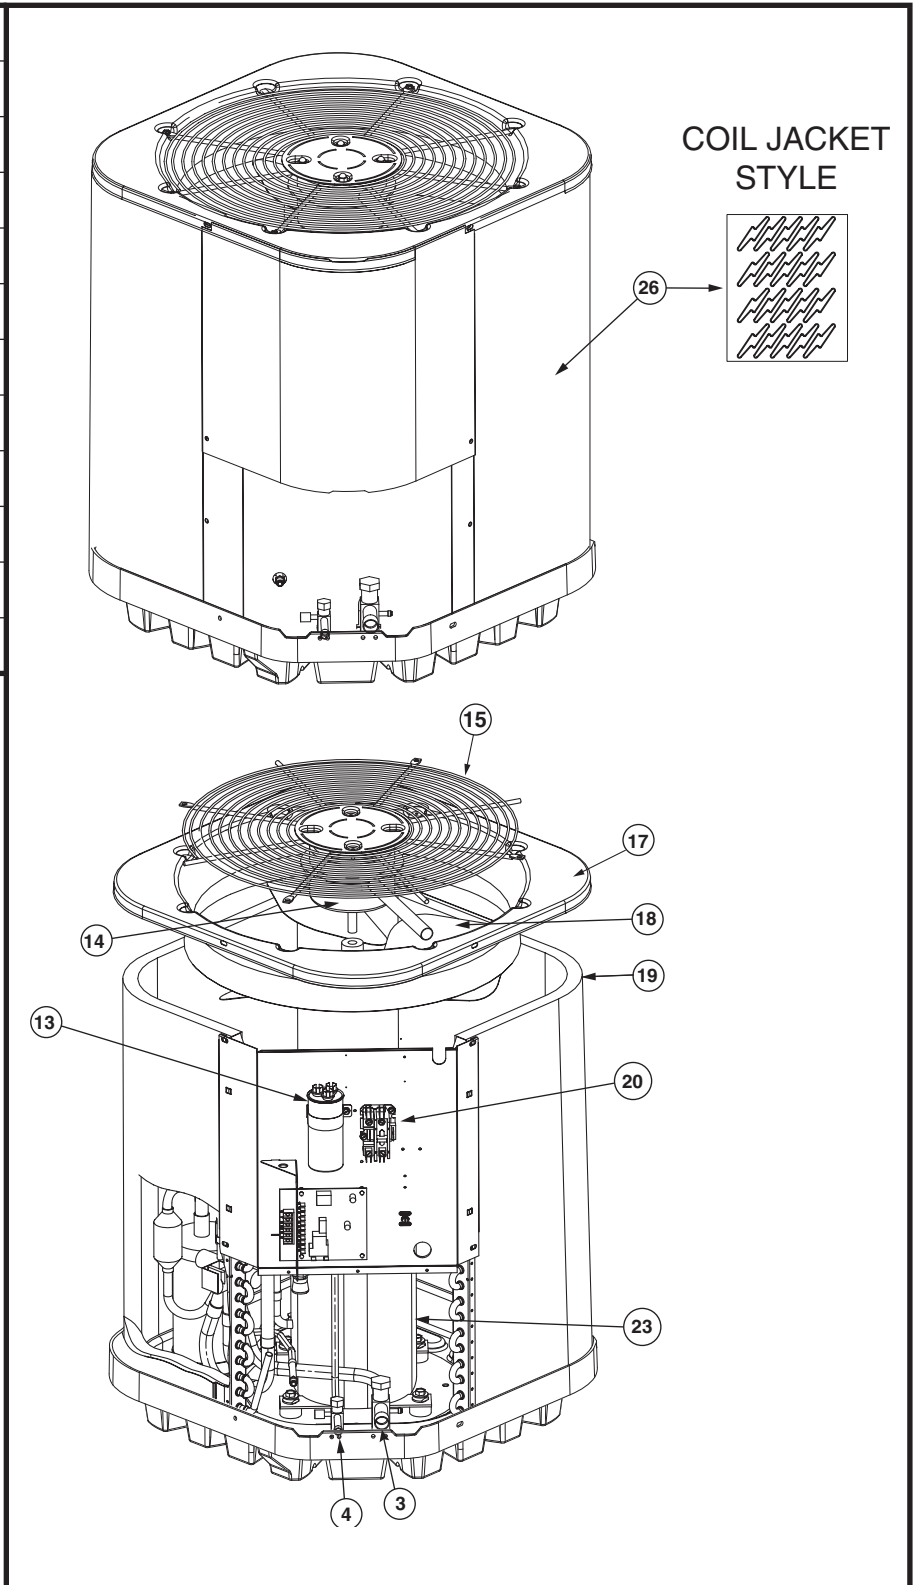

REPLACEMENT PARTS LIST

RESIDENTIAL SPLIT SYSTEM AIR CONDITIONER

JS4BE SERIES

14 SEER MODELS

ITEM #	COMPONENT
3	REFRIGERANT VALVE (LG)
4	REFRIGERANT VALVE (SM)
13	CAPACITOR
14	OUTDOOR FAN MOTOR
15	OUTDOOR FAN GRILLE
17	TOP PAN
18	OUTDOOR FAN BLADE
19	OUTDOOR COIL
20	CONTACTOR
23	COMPRESSOR
26	OUTDOOR COIL GUARD